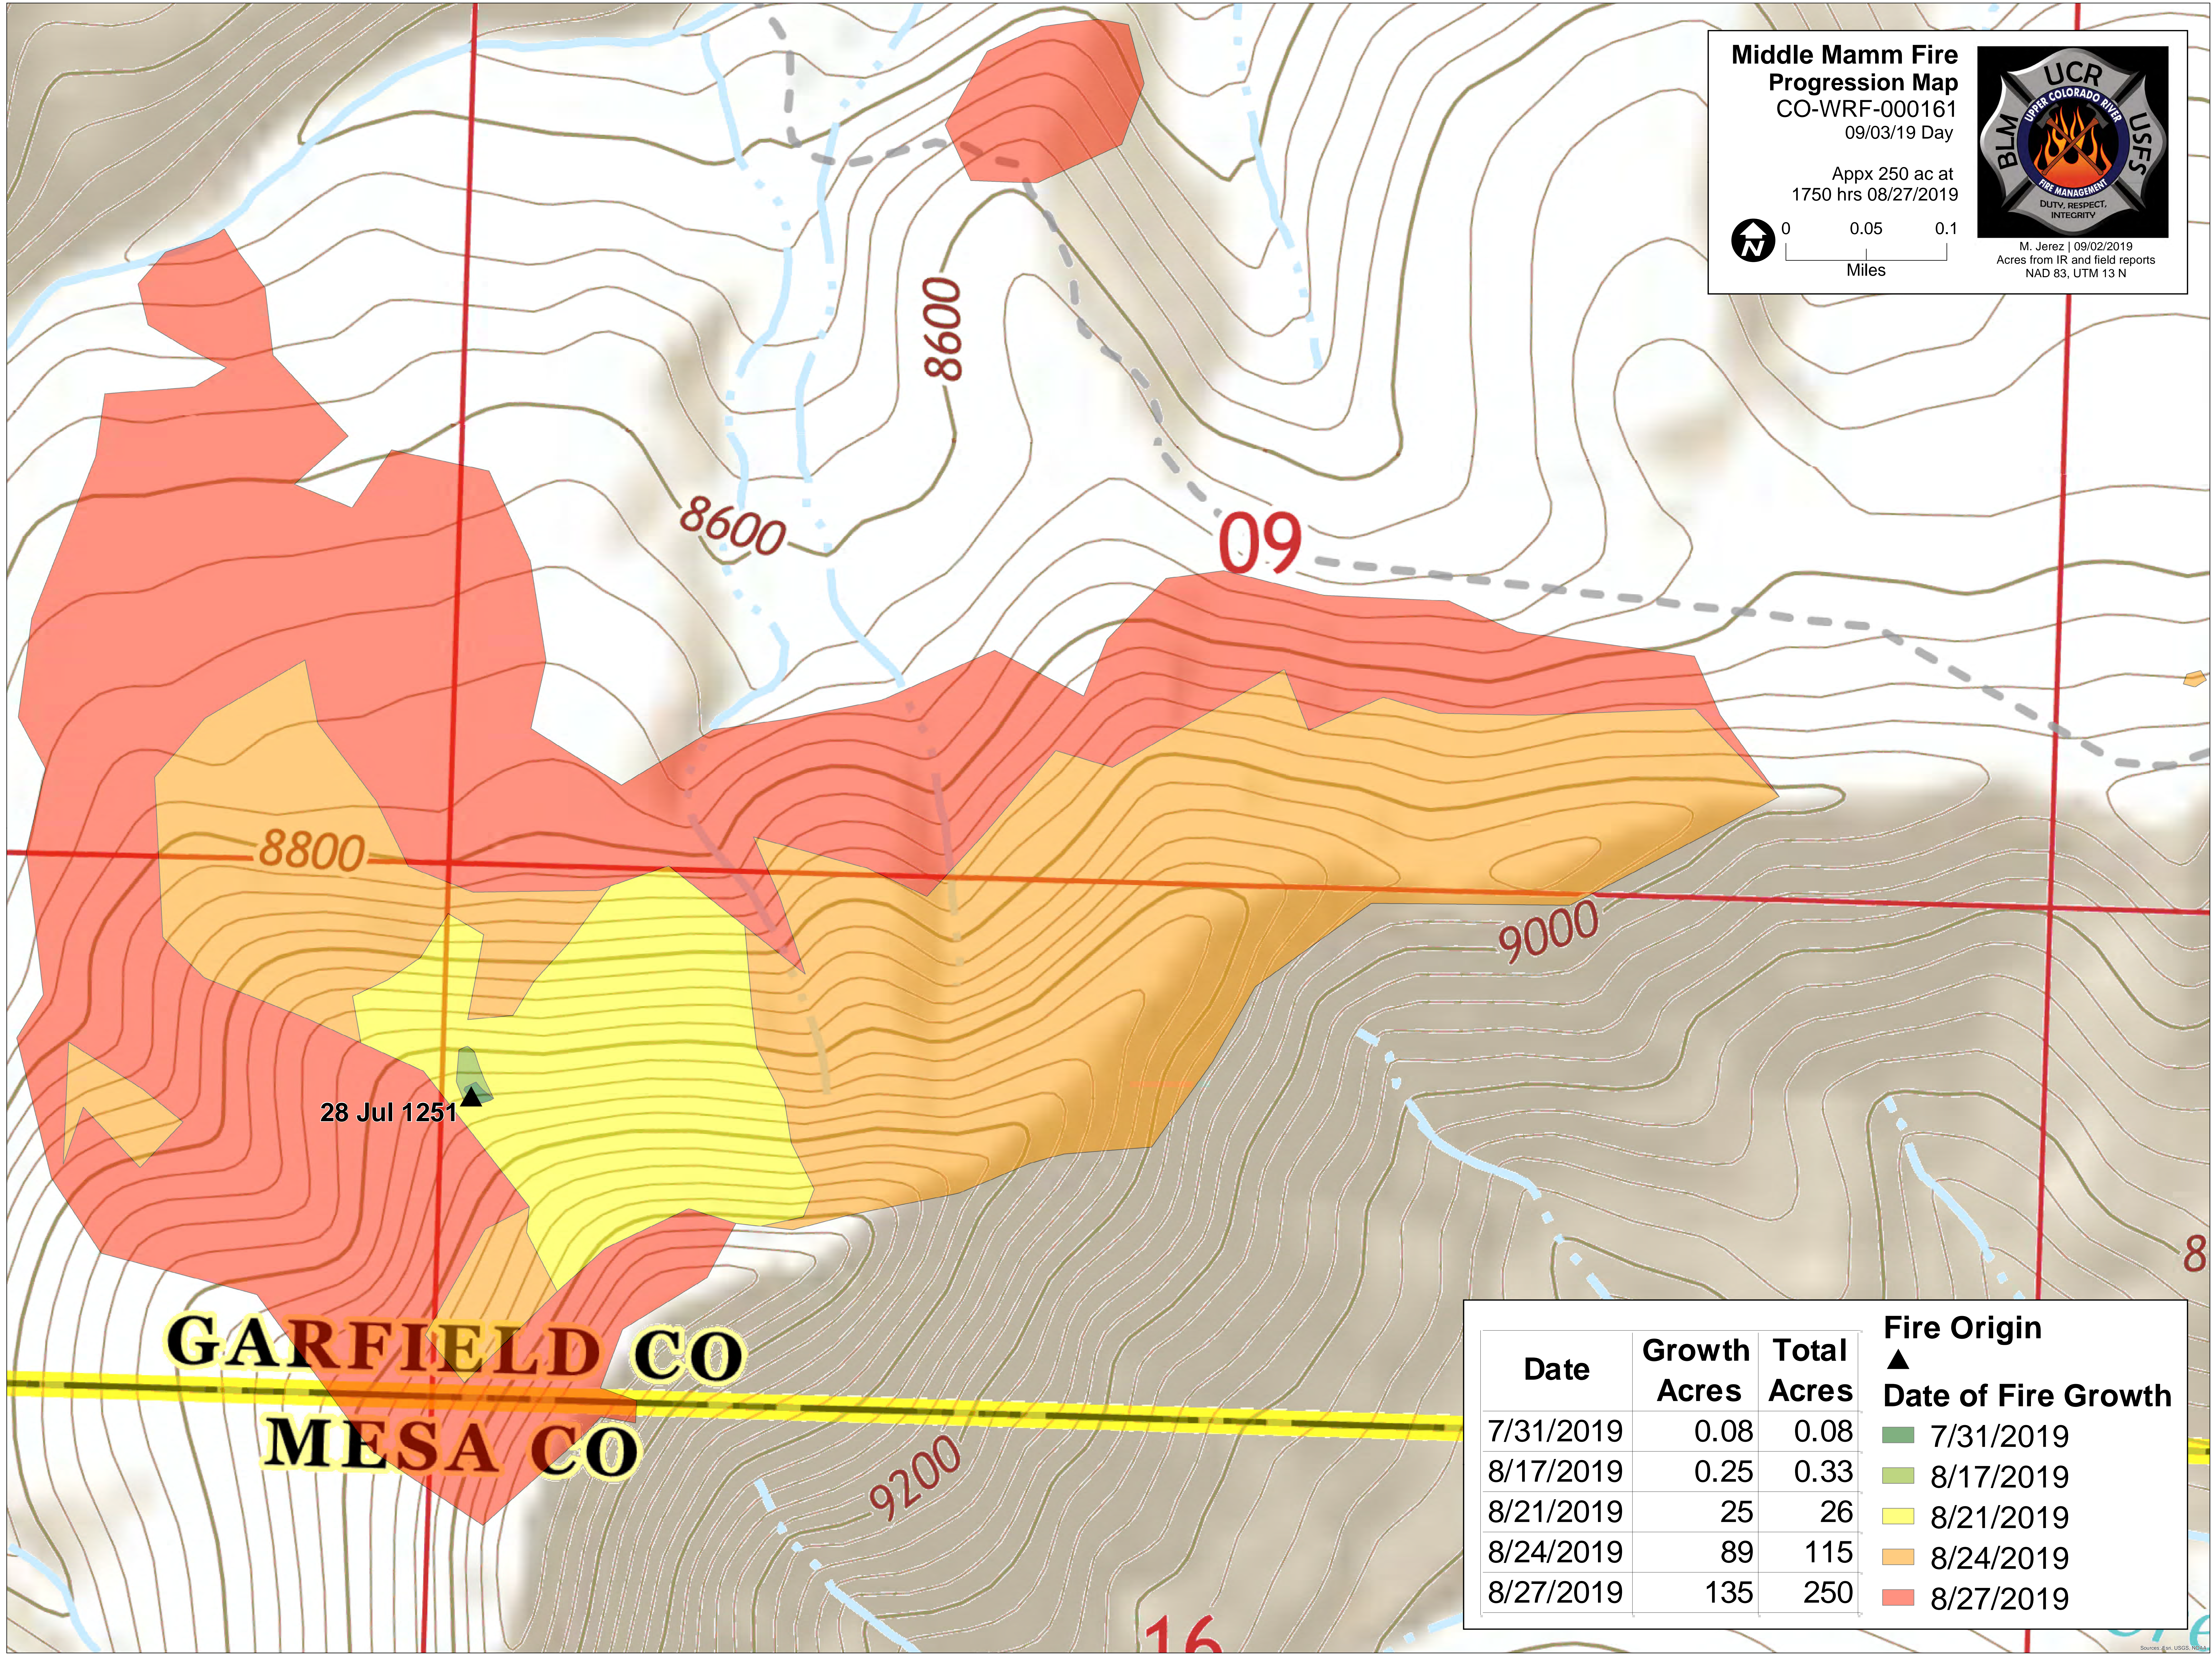

Middle Mamm Fire Progression Map
 CO-WRF-000161
 09/03/19 Day

Appx 250 ac at
 1750 hrs 08/27/2019

M. Jerez | 09/02/2019
 Acres from IR and field reports
 NAD 83, UTM 13 N

GARFIELD CO
MESA CO

Date	Growth Acres	Total Acres	Fire Origin ▲ Date of Fire Growth
7/31/2019	0.08	0.08	7/31/2019
8/17/2019	0.25	0.33	8/17/2019
8/21/2019	25	26	8/21/2019
8/24/2019	89	115	8/24/2019
8/27/2019	135	250	8/27/2019