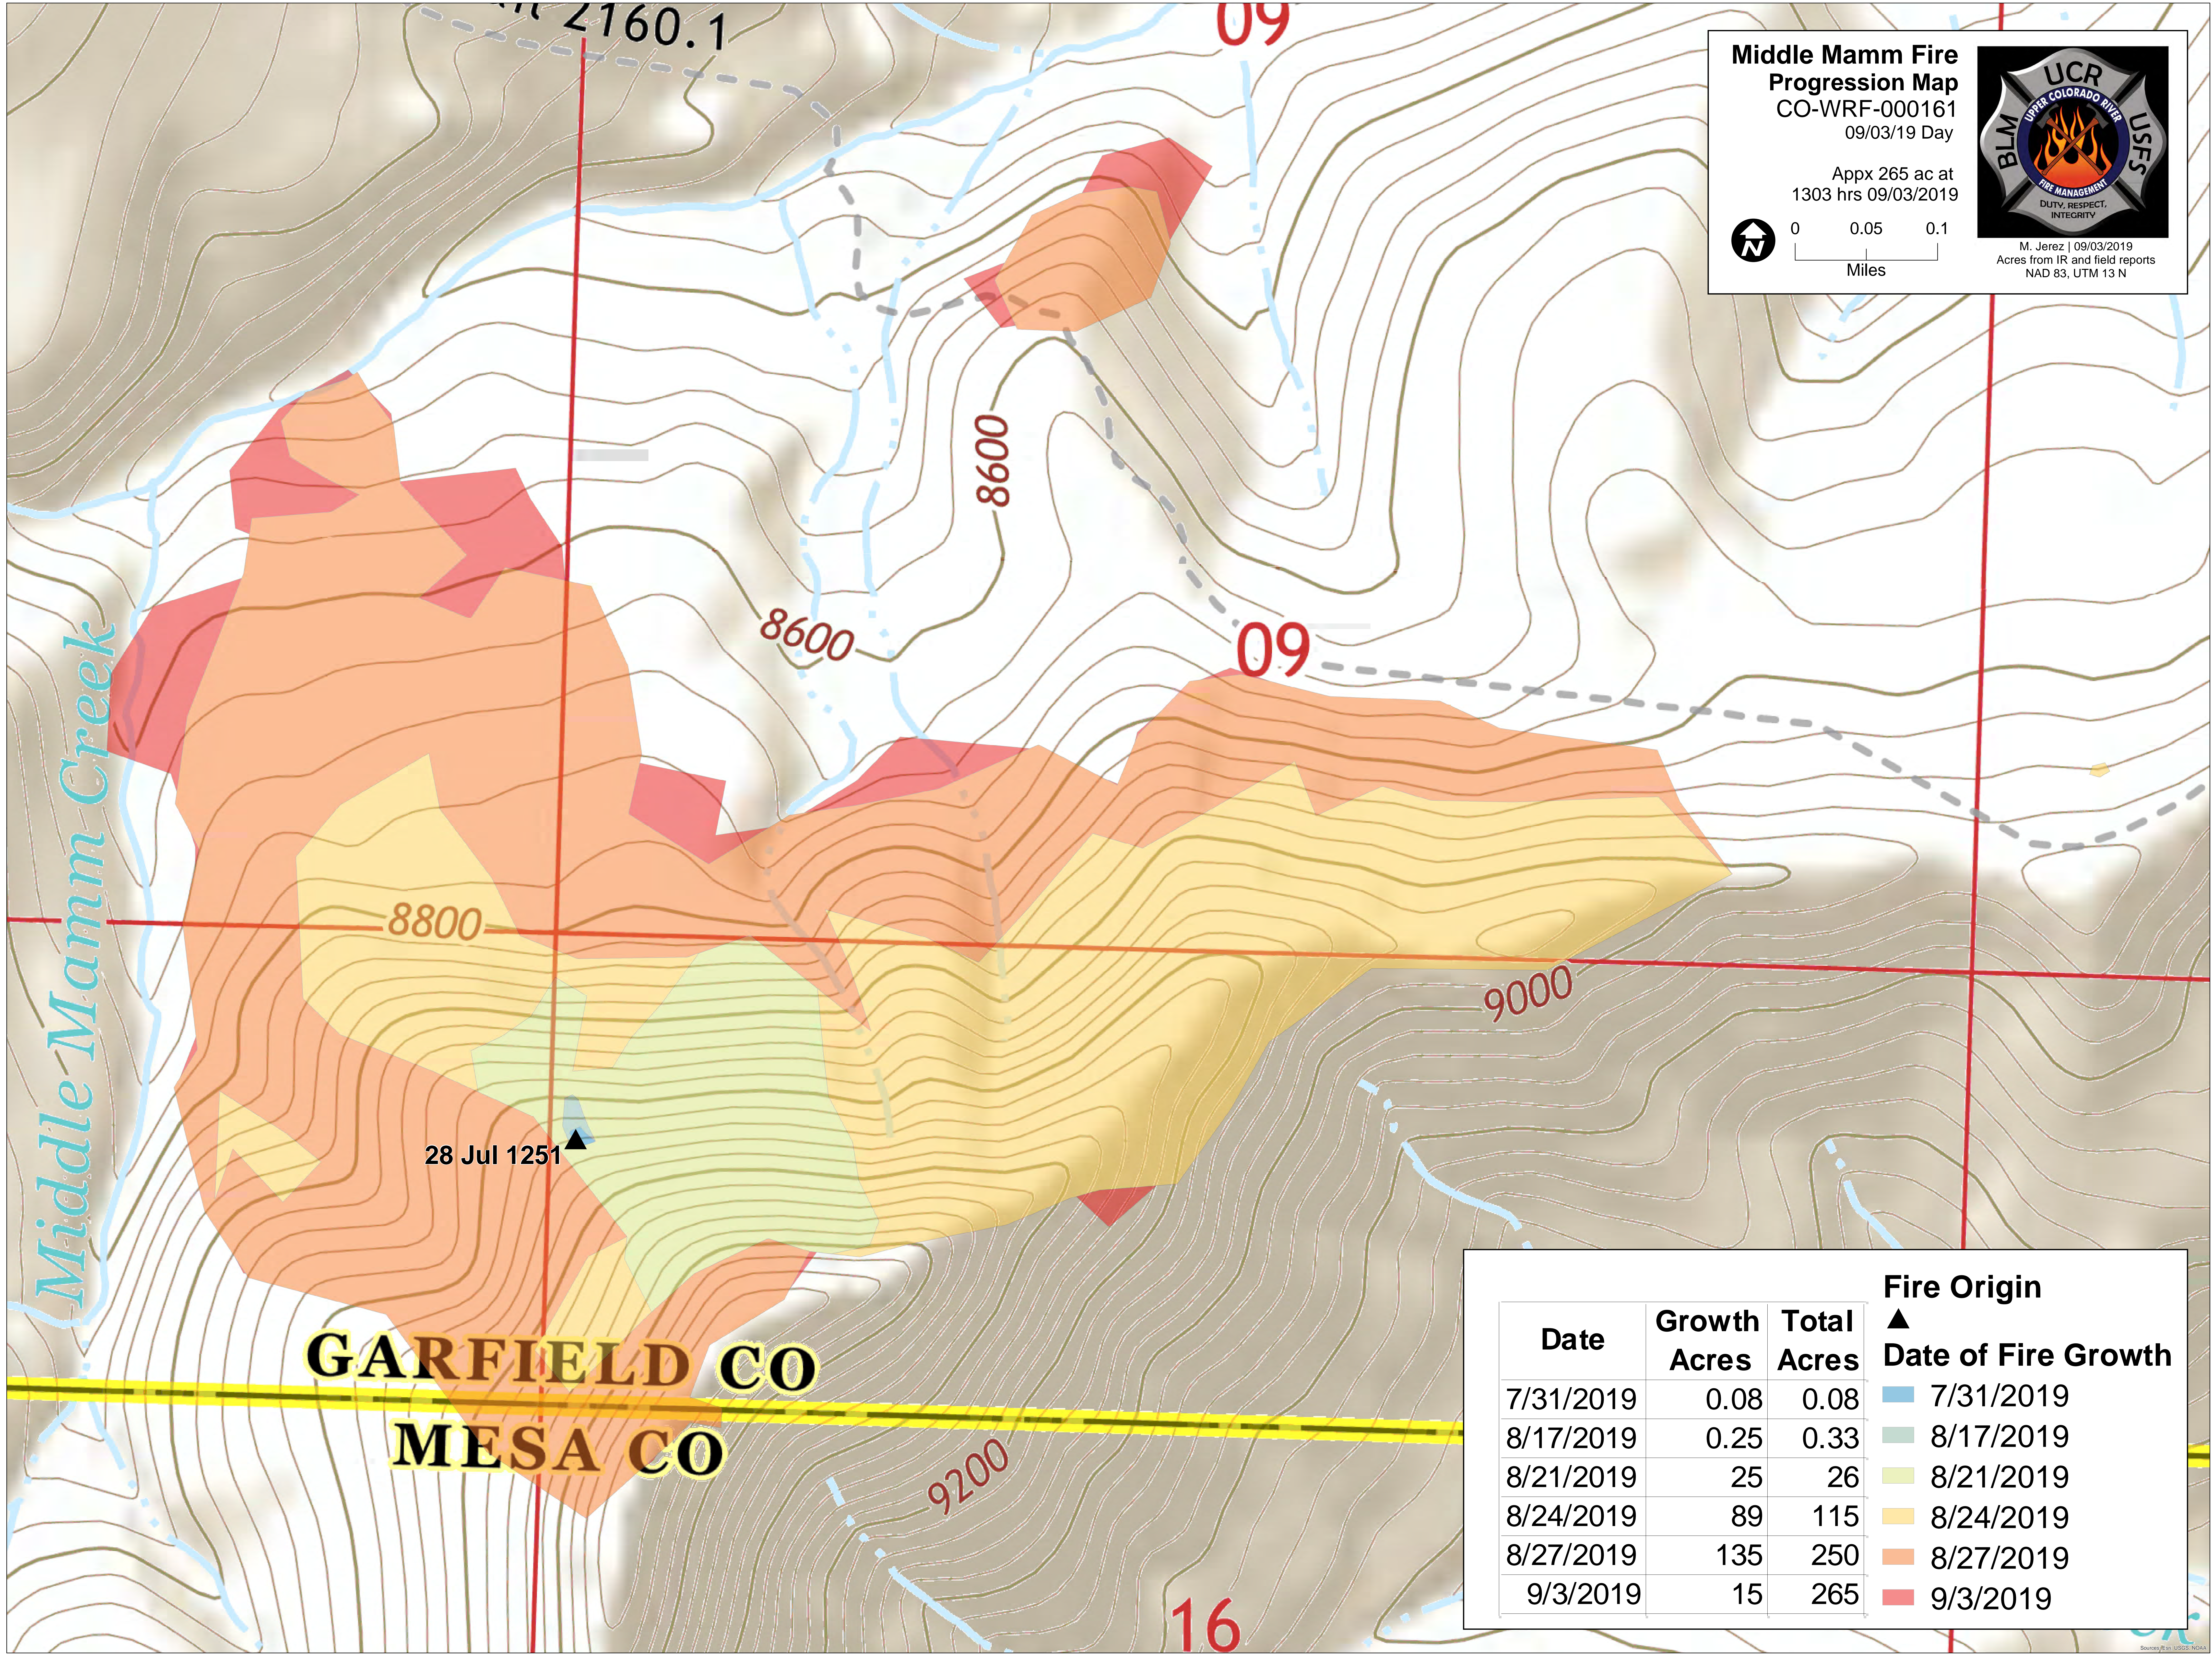

Middle Mamm Fire Progression Map
 CO-WRF-000161
 09/03/19 Day

Appx 265 ac at
 1303 hrs 09/03/2019

M. Jerez | 09/03/2019
 Acres from IR and field reports
 NAD 83, UTM 13 N

Date	Growth Acres	Total Acres	Fire Origin
7/31/2019	0.08	0.08	▲ 7/31/2019
8/17/2019	0.25	0.33	▲ 8/17/2019
8/21/2019	25	26	▲ 8/21/2019
8/24/2019	89	115	▲ 8/24/2019
8/27/2019	135	250	▲ 8/27/2019
9/3/2019	15	265	▲ 9/3/2019

GARFIELD CO

MESA CO

28 Jul 1251 ▲

Middle Mamm Creek