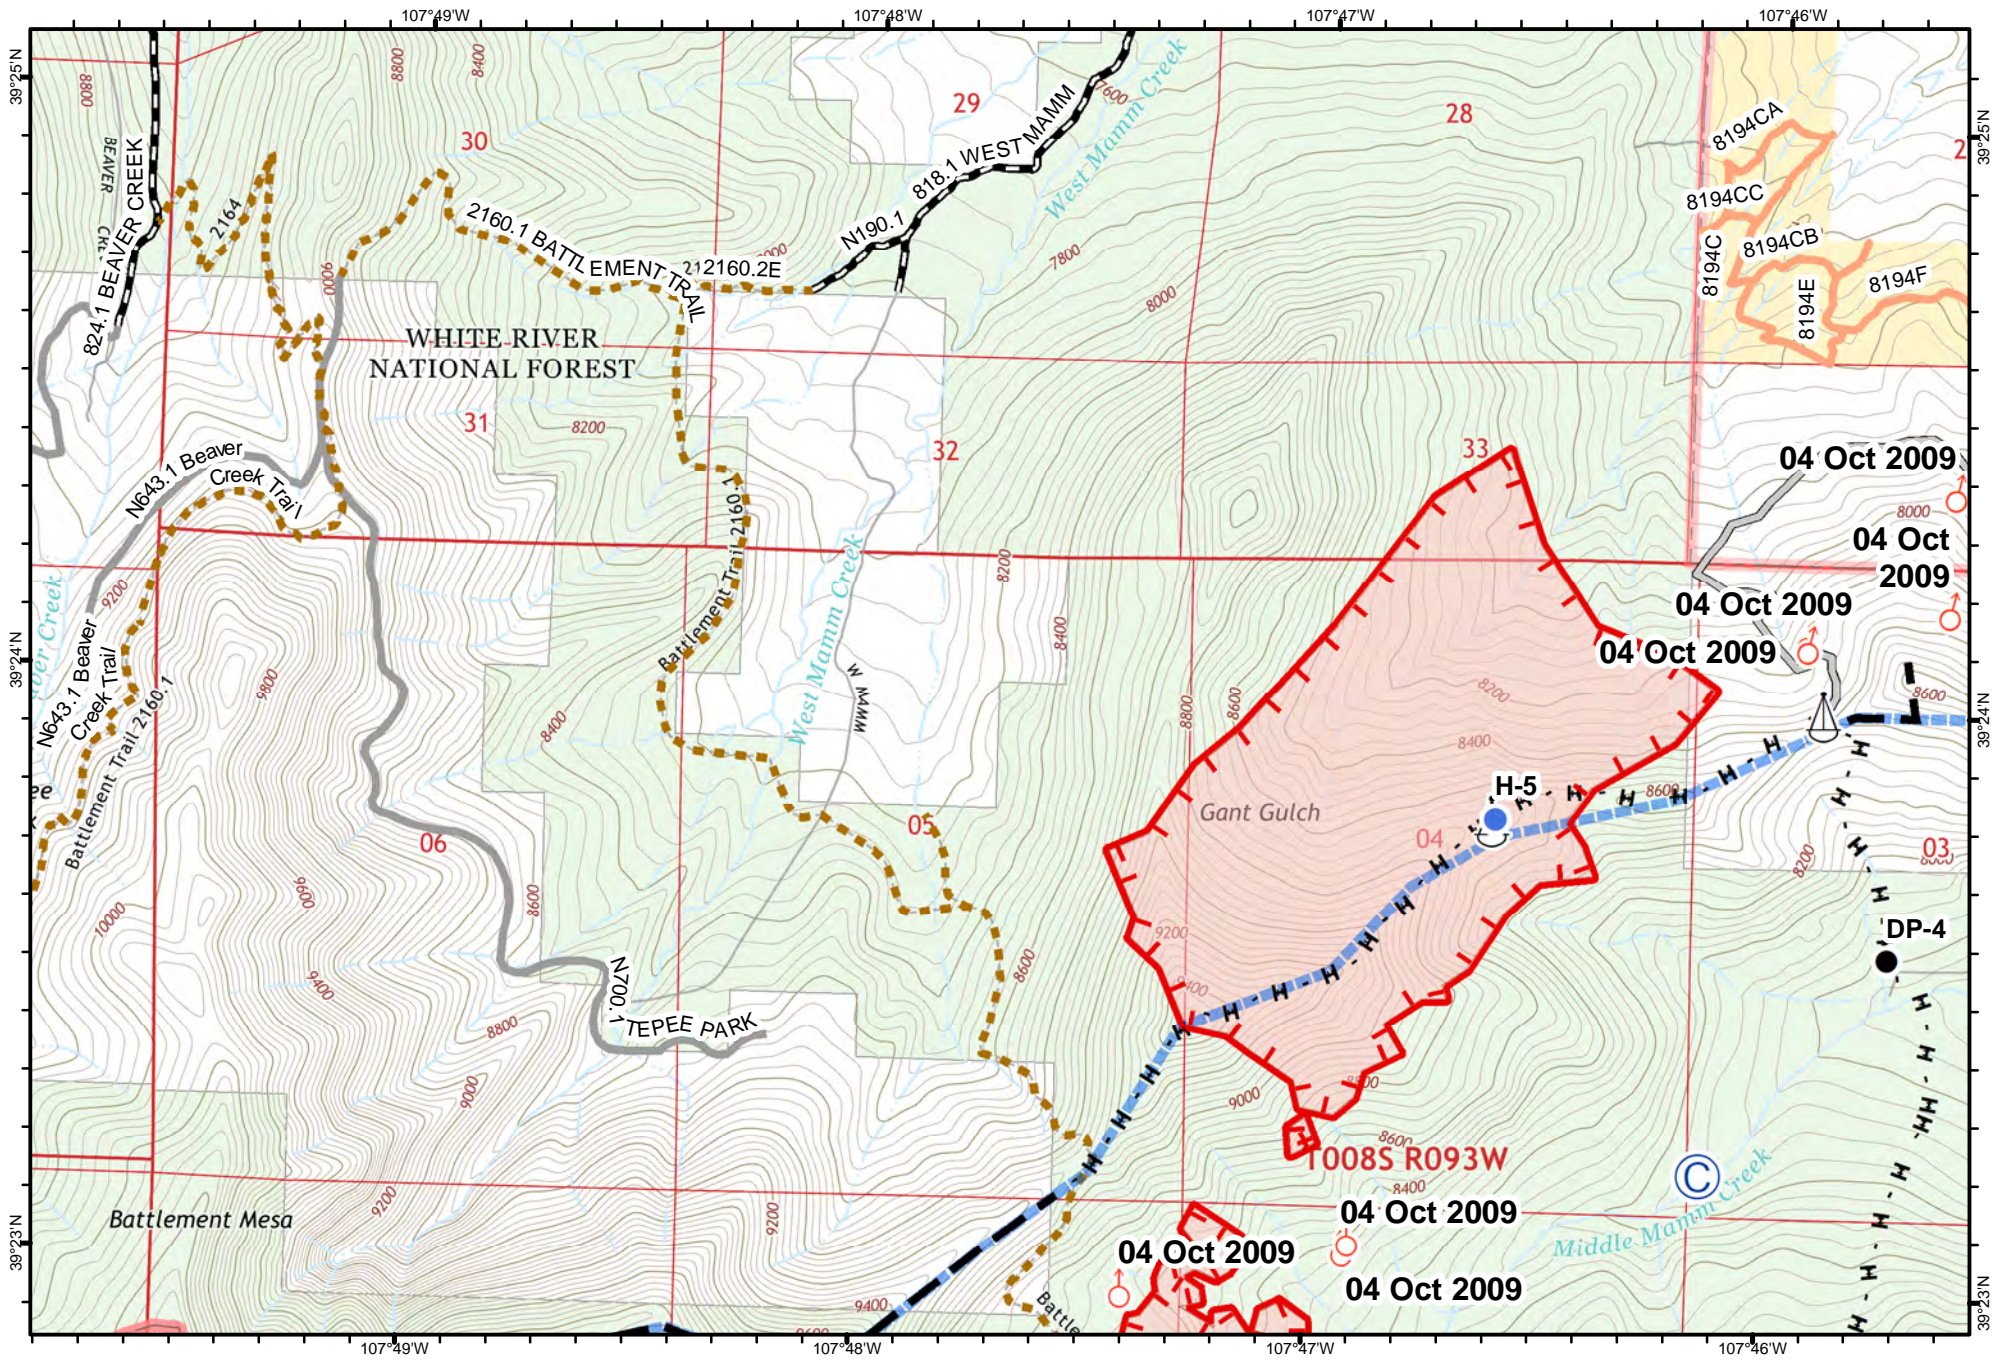

IAP Map Index Page
 Middle Mamm Fire
 CO-WRF-000161
 10/06/2019 Day
 Appx 985 ac at
 10/04/2019 @ 2009 hrs

- Camp
- Drop Point
- Helispot
- Sling Site
- Uncontrolled Fire Edge
- Access or Improved Road
- Dip Site
- Fire Origin
- Mobile Weather Unit
- Spot Fire
- Division Break
- Completed Hand Line
- Planned Fire Line

- Planning Area
- Wildfire Daily Fire Perimeter

IAP Map
 Page 3 of 8
 Middle Mamm Fire
 CO-WRF-000161
 10/06/2019 Day
 Appx 985 ac at
 10/04/2019 @ 2009 hrs

M. Jerez | 10/05/2019
 NAD 83, UTM 13 N

- North
- Dip Site
- Mobile Weather Unit
- Spot Fire
- Drop Point
- Sling Site

- Uncontrolled Fire Edge
- Access or Improved Road
- Completed Hand Line
- Planned Fire Line

- Planning Area
- Wildfire Daily Fire Perimeter

IAP Map
Page 4 of 8
 Middle Mamm Fire
 CO-WRF-000161
 10/06/2019 Day
 Appx 985 ac at
 10/04/2019 @ 2009 hrs

- Camp
- Helispot
- Spot Fire
- Drop Point
- Sling Site

- Uncontrolled Fire Edge
- Access or Improved Road
- Completed Hand Line
- Planned Fire Line

- Planning Area
- Wildfire Daily Fire Perimeter

IAP Map
Page 5 of 8
Middle Mamm Fire
CO-WRF-000161
10/06/2019 Day
Appx 985 ac at
10/04/2019 @ 2009 hrs