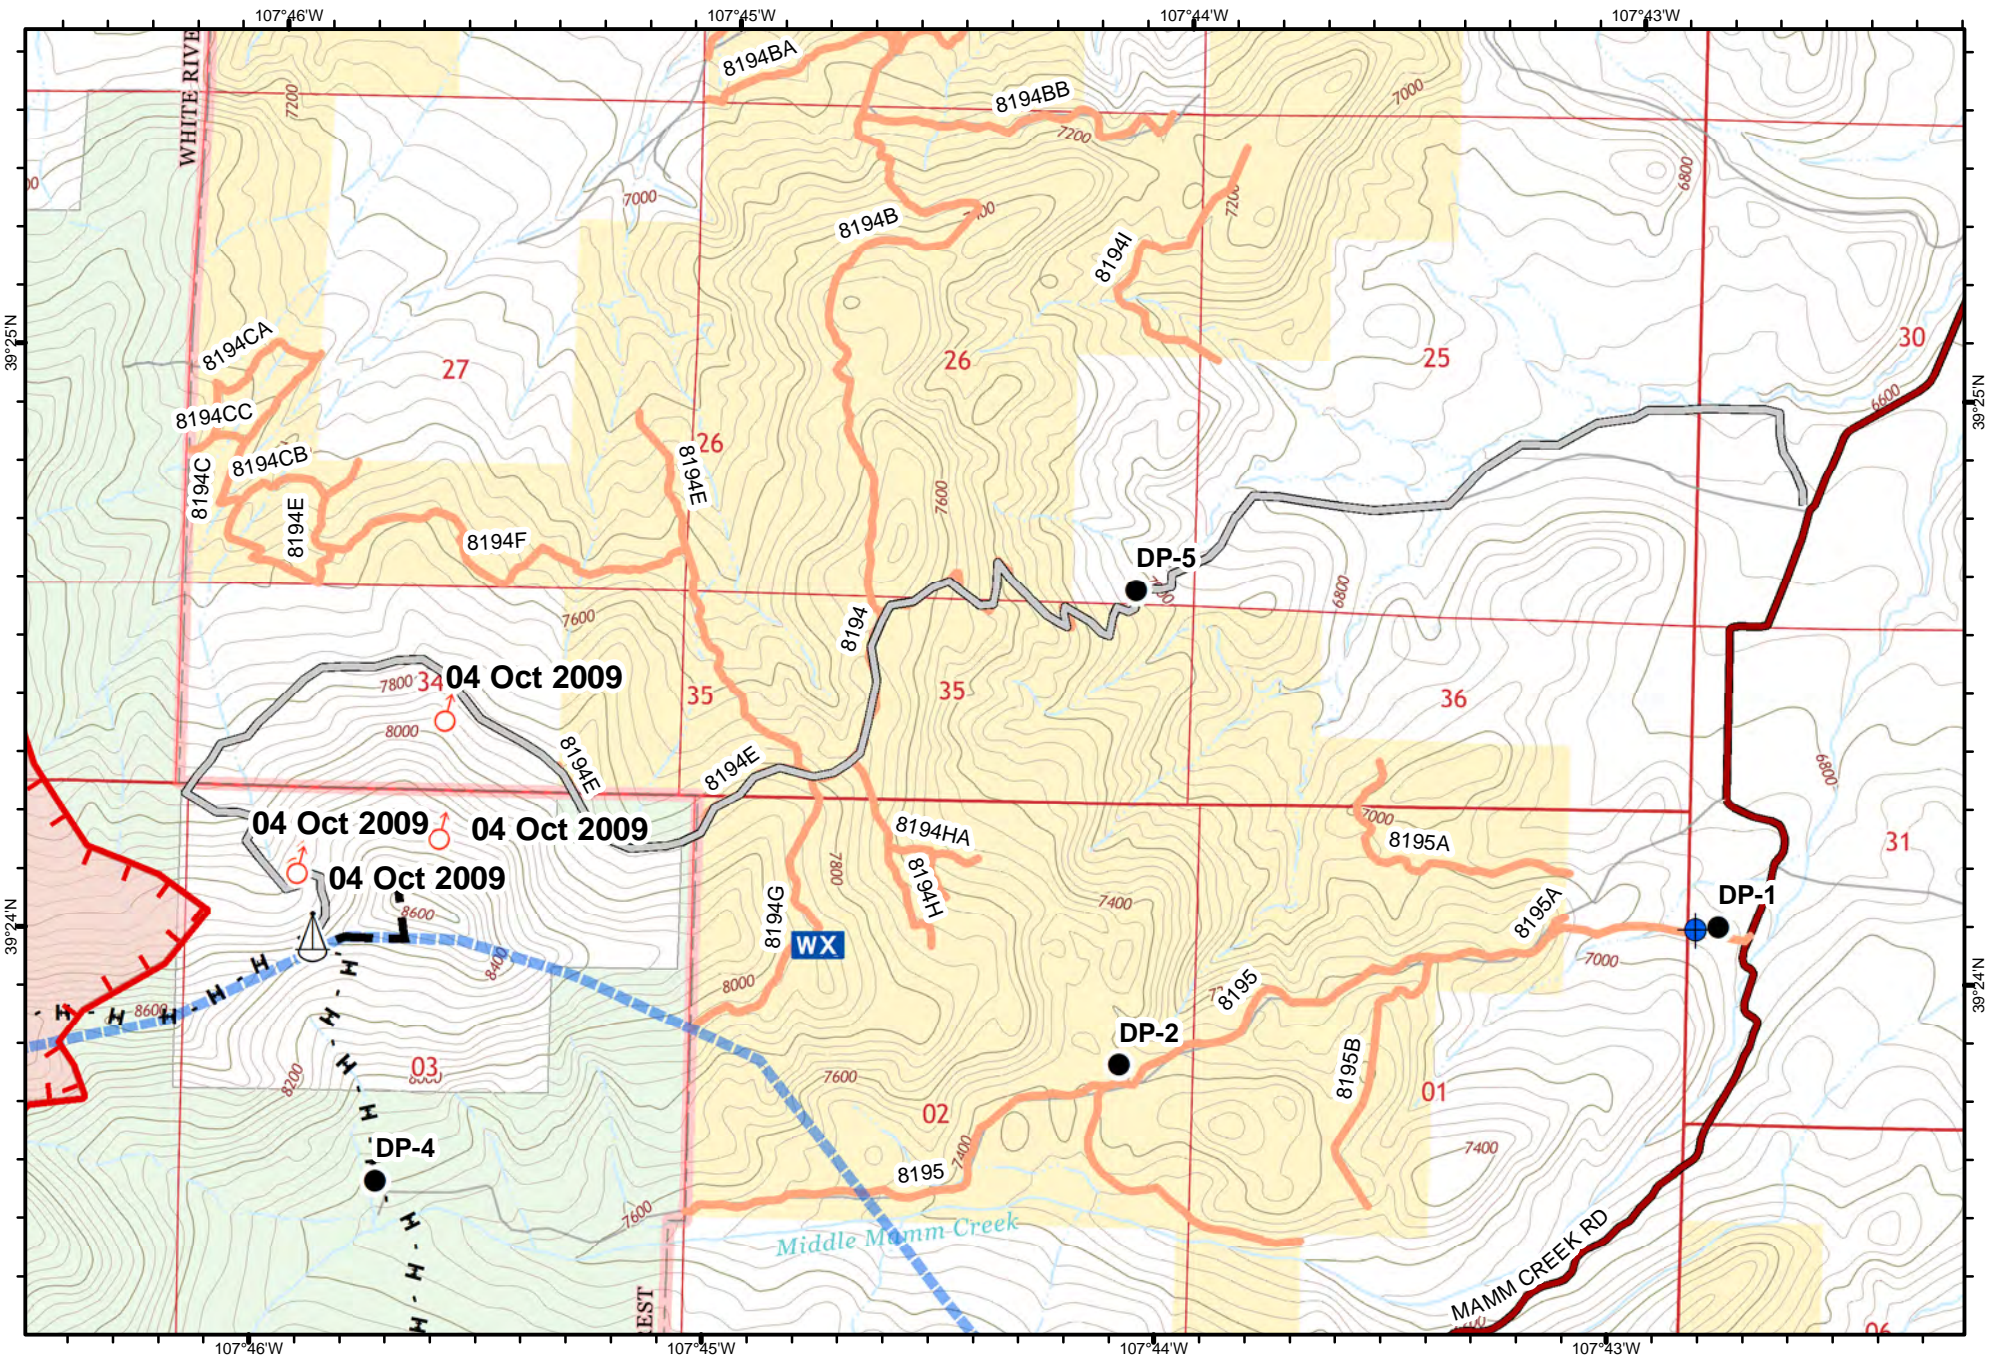

IAP Map Index Page
 Middle Mamm Fire
 CO-WRF-000161
 10/06/2019 Day
 Appx 985 ac at
 10/04/2019 @ 2009 hrs

- Camp
- Drop Point
- Helispot
- Sling Site
- Uncontrolled Fire Edge
- Access or Improved Road
- Dip Site
- Fire Origin
- Mobile Weather Unit
- Spot Fire
- Division Break
- Completed Hand Line
- Planned Fire Line

- Planning Area
- Wildfire Daily Fire Perimeter

IAP Map
 Page 3 of 8
 Middle Mamm Fire
 CO-WRF-000161
 10/06/2019 Day
 Appx 985 ac at
 10/04/2019 @ 2009 hrs

M. Jerez | 10/05/2019
 NAD 83, UTM 13 N

- North
- Dip Site
- Mobile Weather Unit
- Spot Fire
- Drop Point
- Sling Site

- Uncontrolled Fire Edge
- Access or Improved Road
- Completed Hand Line
- Planned Fire Line

- Planning Area
- Wildfire Daily Fire Perimeter

IAP Map
Page 4 of 8
 Middle Mamm Fire
 CO-WRF-000161
 10/06/2019 Day
 Appx 985 ac at
 10/04/2019 @ 2009 hrs

- Camp
- Helispot
- Spot Fire
- Drop Point
- Sling Site

- Uncontrolled Fire Edge
- Access or Improved Road
- Completed Hand Line
- Planned Fire Line

- Planning Area
- Wildfire Daily Fire Perimeter

IAP Map
Page 5 of 8
Middle Mamm Fire
CO-WRF-000161
10/06/2019 Day
Appx 985 ac at
10/04/2019 @ 2009 hrs