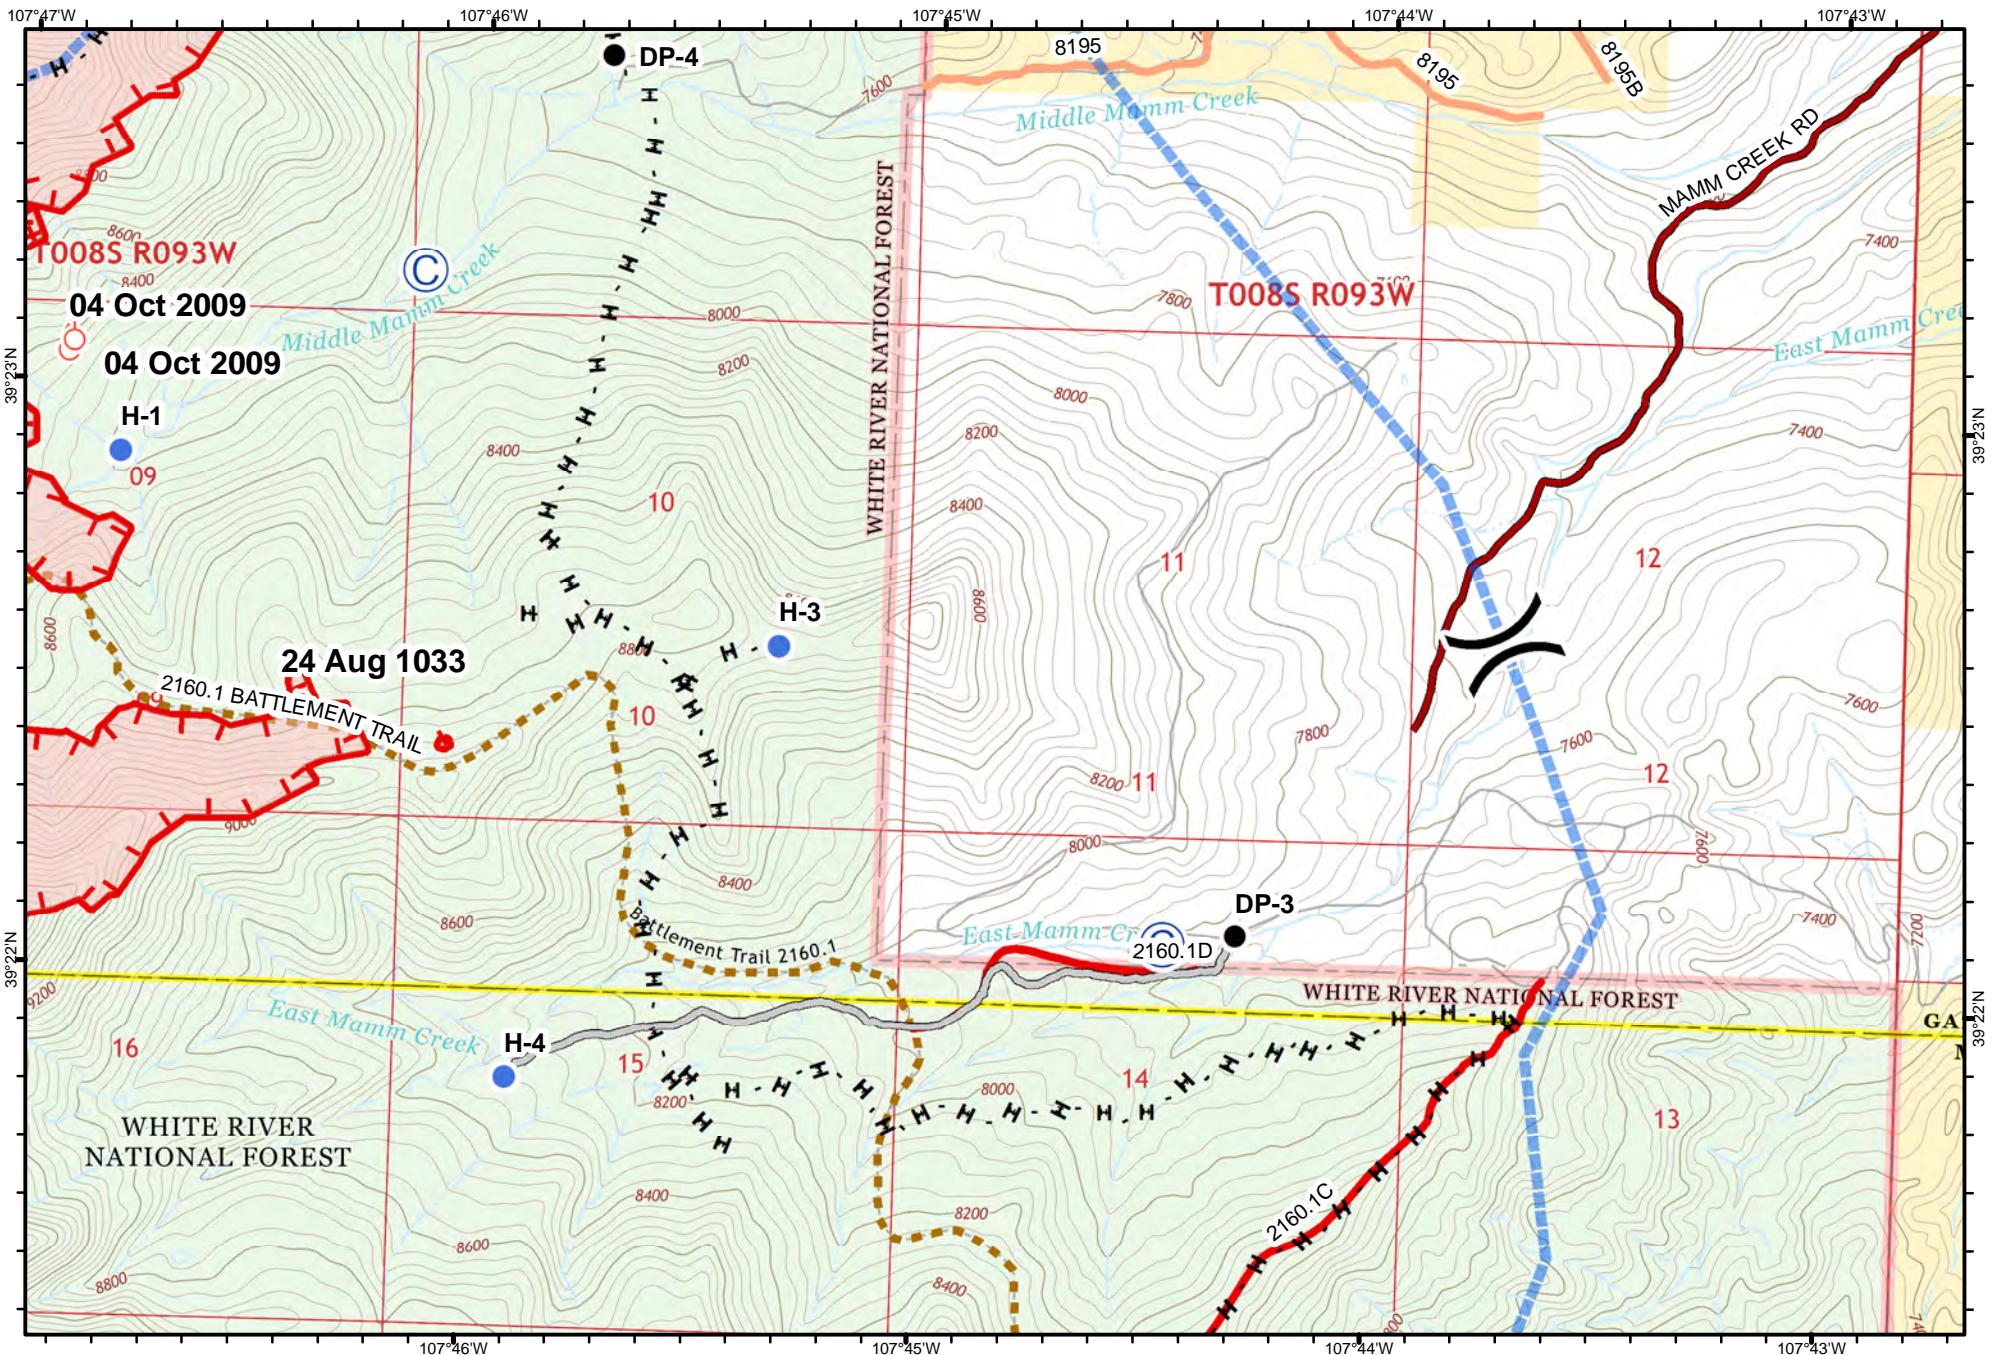

IAP Map Index Page
 Middle Mamm Fire
 CO-WRF-000161
 10/06/2019 Day
 Appx 985 ac at
 10/04/2019 @ 2009 hrs

- Camp
- Drop Point
- Helispot
- Sling Site
- Uncontrolled Fire Edge
- Access or Improved Road
- Dip Site
- Fire Origin
- Mobile Weather Unit
- Spot Fire
- Division Break
- Completed Hand Line
- Planned Fire Line

- Uncontrolled Fire Edge
- Access or Improved Road
- Completed Hand Line
- Planned Fire Line

- Planning Area
- Wildfire Daily Fire Perimeter

IAP Map
Page 4 of 8
 Middle Mamm Fire
 CO-WRF-000161
 10/06/2019 Day
 Appx 985 ac at
 10/04/2019 @ 2009 hrs

- Camp
- Helispot
- Spot Fire
- Drop Point
- Sling Site

- Uncontrolled Fire Edge
- Access or Improved Road
- Completed Hand Line
- Planned Fire Line

- Planning Area
- Wildfire Daily Fire Perimeter

IAP Map
Page 5 of 8
Middle Mamm Fire
CO-WRF-000161
10/06/2019 Day
Appx 985 ac at
10/04/2019 @ 2009 hrs

H - H - H Completed Hand Line

□ Planning Area

□ Wildfire Daily Fire Perimeter

IAP Map
Page 6 of 8
 Middle Mamm Fire
 CO-WRF-000161
 10/06/2019 Day
 Appx 985 ac at
 10/04/2019 @ 2009 hrs

- Fire Origin
- Helispot
- Sling Site
- Spot Fire