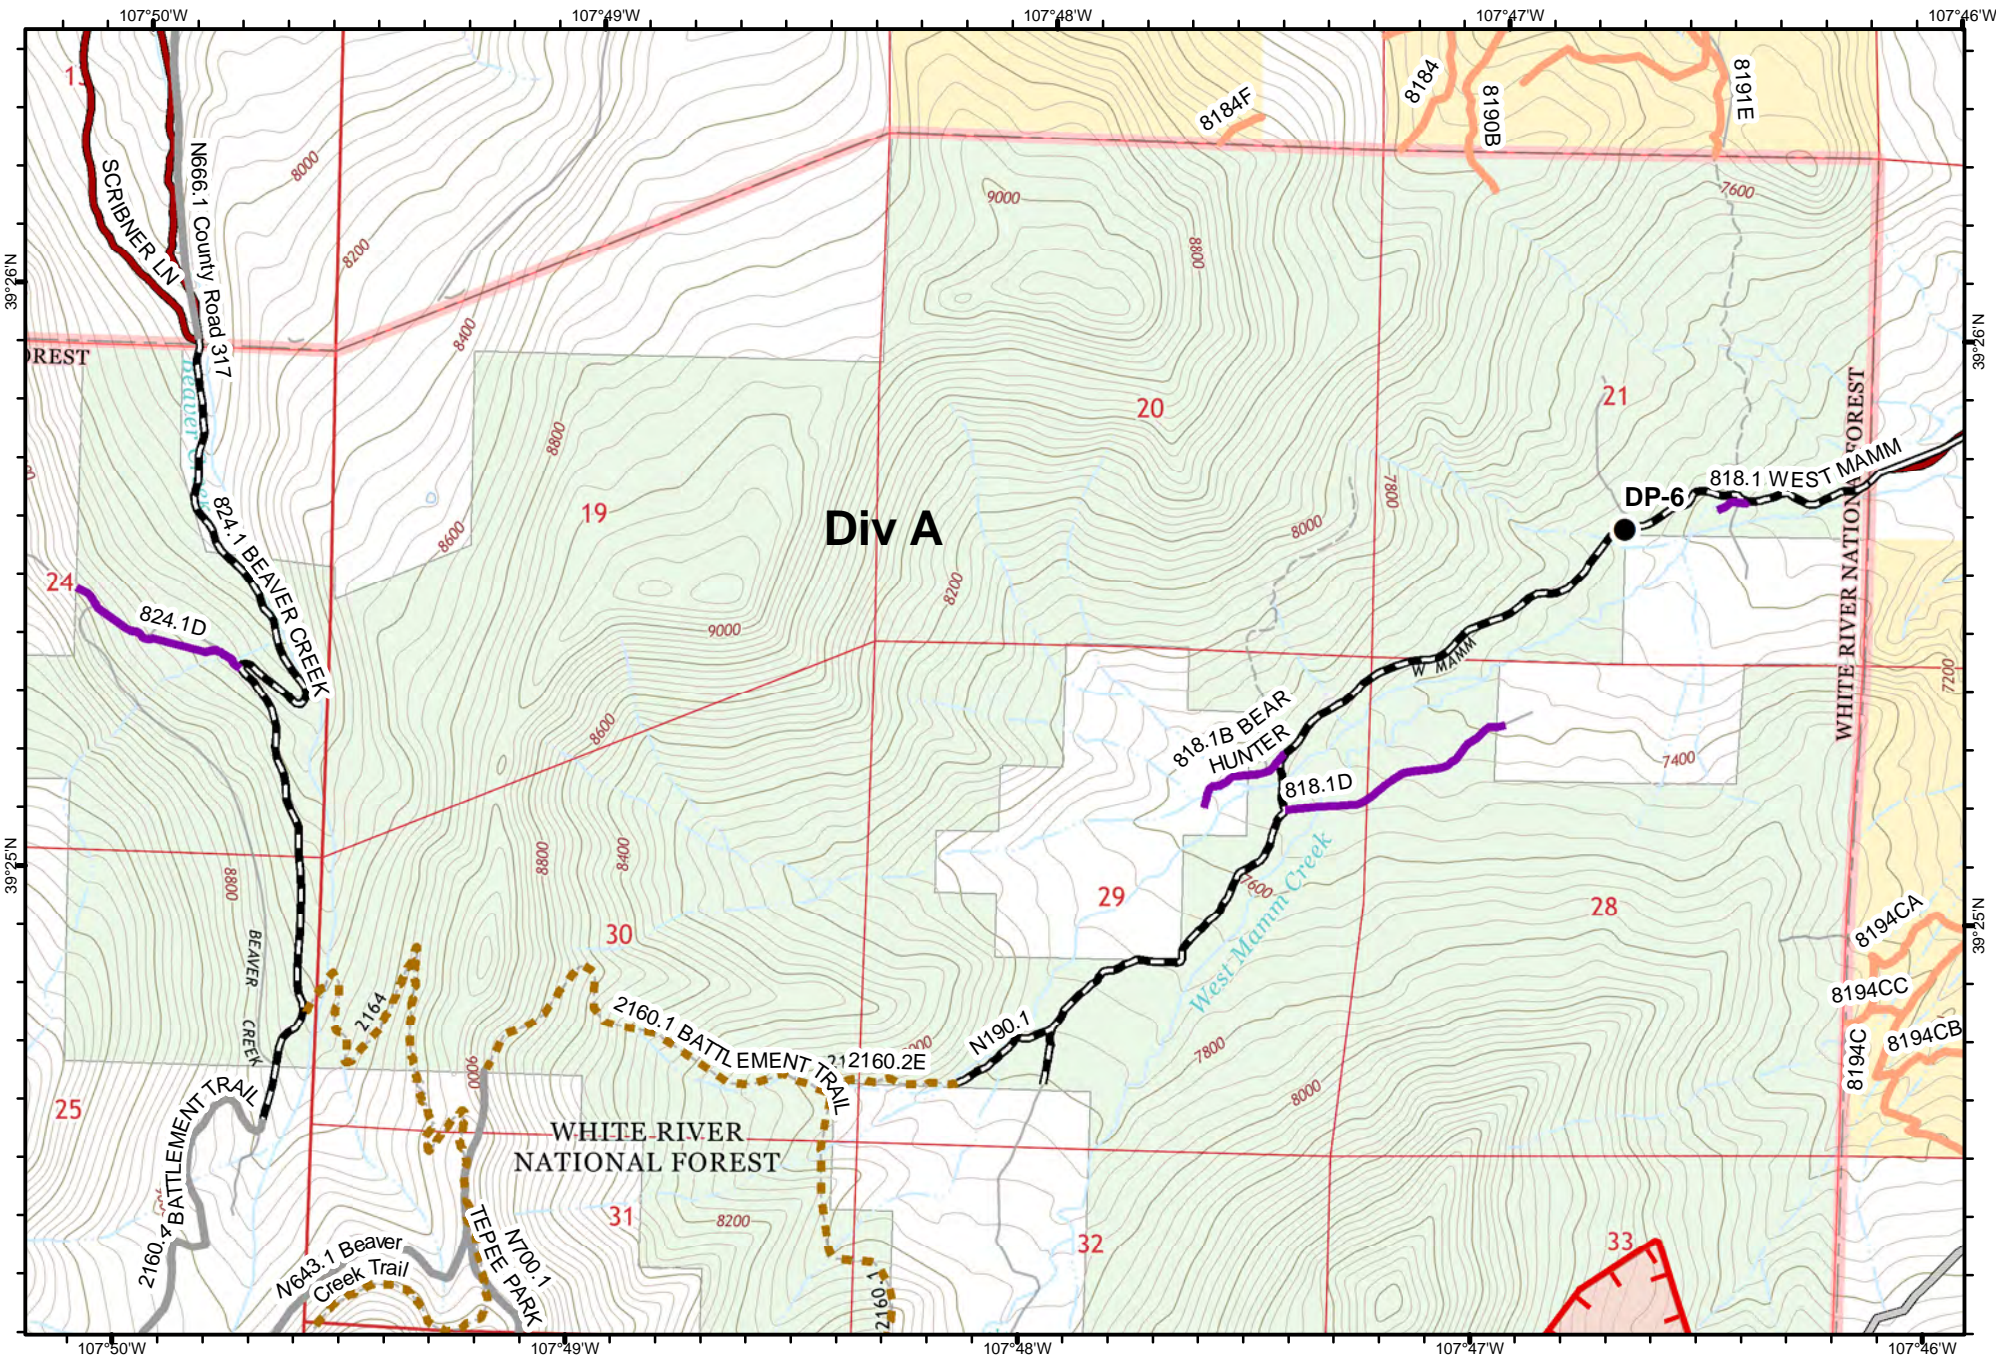

IAP Map Index Page
 Middle Mamm Fire
 CO-WRF-000161
 10/06/2019 Day
 Appx 985 ac at
 10/04/2019 @ 2009 hrs

- Camp
- Drop Point
- Helispot
- Sling Site
- Uncontrolled Fire Edge
- Access or Improved Road
- Dip Site
- Fire Origin
- Mobile Weather Unit
- Spot Fire
- Division Break
- Completed Hand Line
- Planned Fire Line

- Planning Area
- Wildfire Daily Fire Perimeter

IAP Map
 Page 3 of 8
 Middle Mamm Fire
 CO-WRF-000161
 10/06/2019 Day
 Appx 985 ac at
 10/04/2019 @ 2009 hrs

M. Jerez | 10/05/2019
 NAD 83, UTM 13 N

- North
- Dip Site
- Mobile Weather Unit
- Spot Fire
- Drop Point
- Sling Site

- Uncontrolled Fire Edge
- Access or Improved Road
- Completed Hand Line
- Planned Fire Line

- Planning Area
- Wildfire Daily Fire Perimeter

IAP Map
Page 4 of 8
 Middle Mamm Fire
 CO-WRF-000161
 10/06/2019 Day
 Appx 985 ac at
 10/04/2019 @ 2009 hrs

- Camp
- Helispot
- Spot Fire
- Drop Point
- Sling Site

- Uncontrolled Fire Edge
- Access or Improved Road
- Completed Hand Line
- Planned Fire Line

- Planning Area
- Wildfire Daily Fire Perimeter

IAP Map
Page 5 of 8
Middle Mamm Fire
CO-WRF-000161
10/06/2019 Day
Appx 985 ac at
10/04/2019 @ 2009 hrs