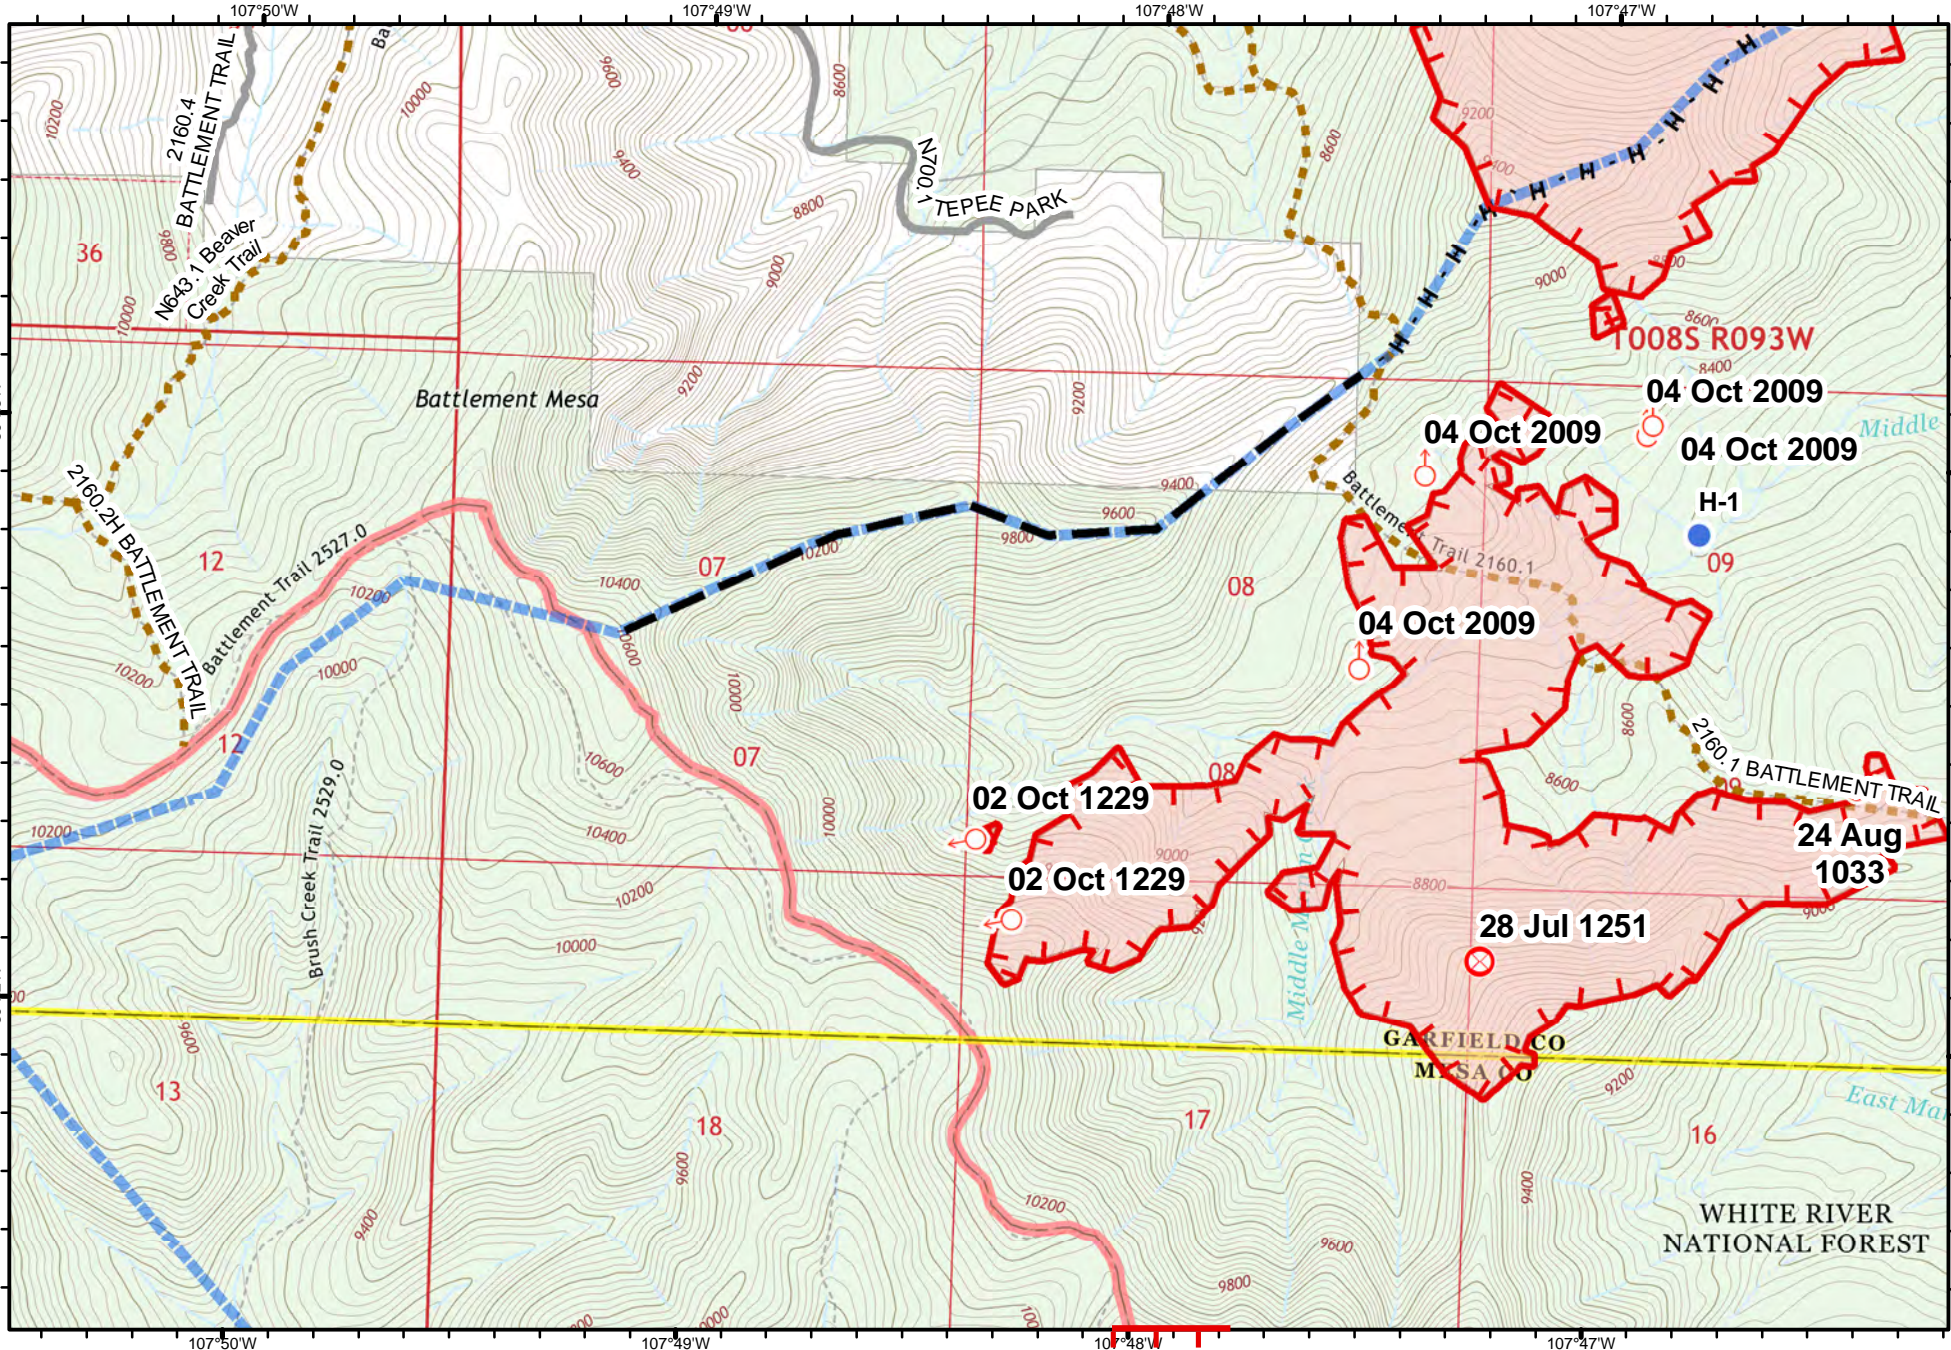

IAP Map Index Page
 Middle Mamm Fire
 CO-WRF-000161
 10/06/2019 Day
 Appx 985 ac at
 10/04/2019 @ 2009 hrs

- Camp
- Drop Point
- Helispot
- Sling Site
- Uncontrolled Fire Edge
- Access or Improved Road
- Dip Site
- Fire Origin
- Mobile Weather Unit
- Spot Fire
- Division Break
- Completed Hand Line
- Planned Fire Line

- Camp
- Helispot
- Spot Fire
- Drop Point
- Sling Site

- Uncontrolled Fire Edge
- Access or Improved Road
- Completed Hand Line
- Planned Fire Line

- Planning Area
- Wildfire Daily Fire Perimeter

IAP Map
Page 5 of 8
Middle Mamm Fire
CO-WRF-000161
10/06/2019 Day
Appx 985 ac at
10/04/2019 @ 2009 hrs

M. Jerez | 10/05/2019
NAD 83, UTM 13 N

C Camp

● Drop Point

● Helispot

○ Spot Fire

H - H - H Division Break

— Uncontrolled Fire Edge

— Access or Improved Road

H - H - H Completed Hand Line

□ Planning Area

□ Wildfire Daily Fire Perimeter

IAP Map
Page 6 of 8
 Middle Mamm Fire
 CO-WRF-000161
 10/06/2019 Day
 Appx 985 ac at
 10/04/2019 @ 2009 hrs

- Fire Origin
- Helispot
- Sling Site
- Spot Fire