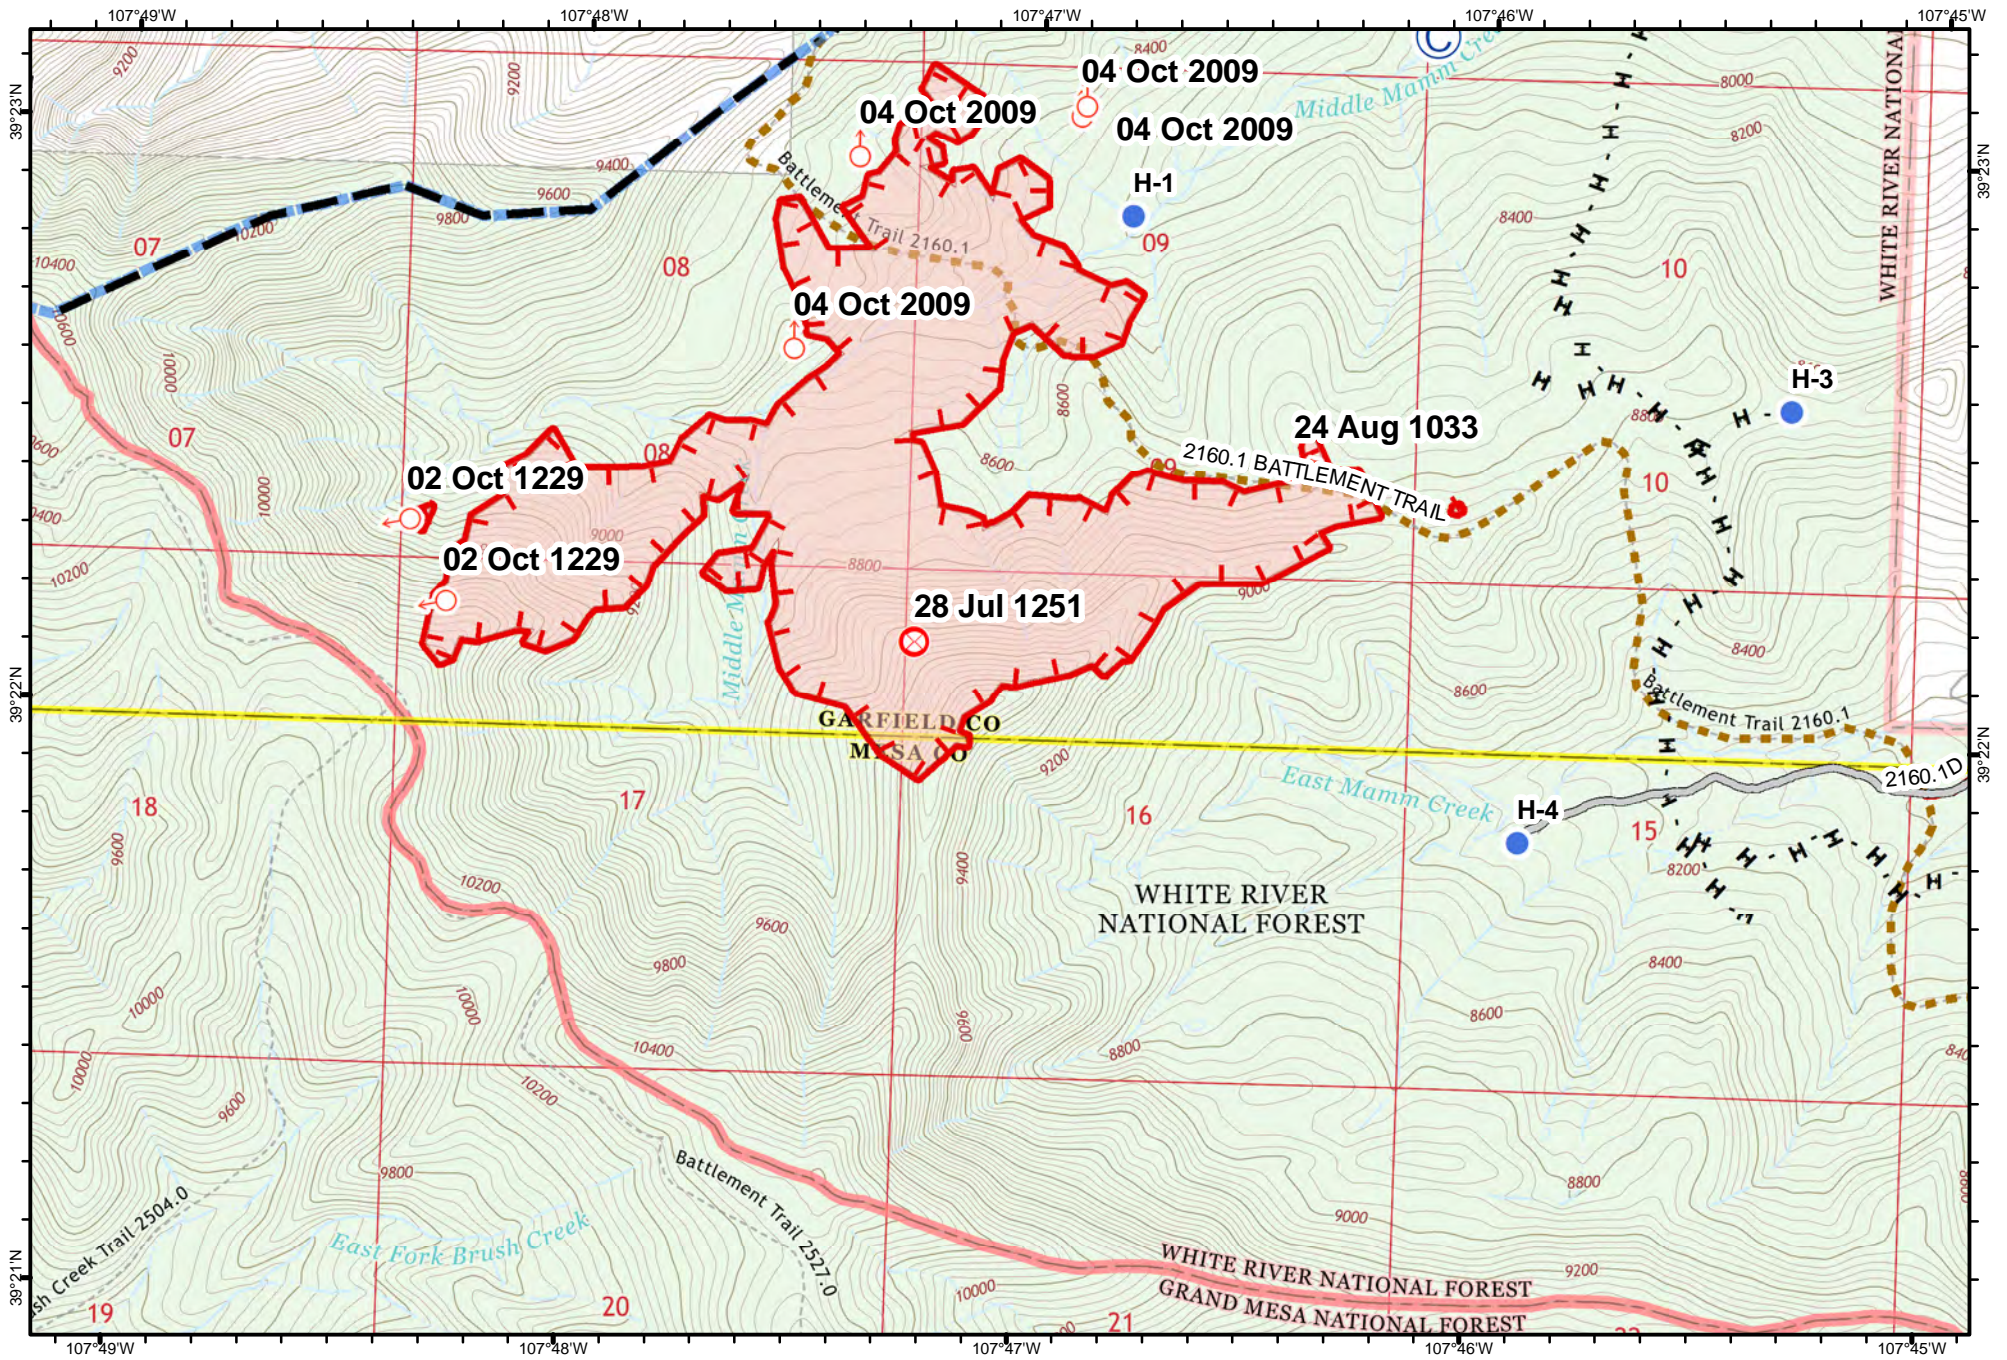

IAP Map Index Page
 Middle Mamm Fire
 CO-WRF-000161
 10/06/2019 Day
 Appx 985 ac at
 10/04/2019 @ 2009 hrs

- Camp
- Drop Point
- Helispot
- Sling Site
- Uncontrolled Fire Edge
- Access or Improved Road
- Dip Site
- Fire Origin
- Mobile Weather Unit
- Spot Fire
- Division Break
- Completed Hand Line
- Planned Fire Line

0 0.125 0.25
Miles

Camp

Drop Point

Helispot

Spot Fire

Division Break

Uncontrolled Fire Edge

Access or Improved Road

Completed Hand Line

Planning Area

Wildfire Daily Fire Perimeter

IAP Map
Page 8 of 8
 Middle Mamm Fire
 CO-WRF-000161
 10/06/2019 Day
 Appx 985 ac at
 10/04/2019 @ 2009 hrs

- Camp
- Helispot
- Fire Origin
- Spot Fire

- Uncontrolled Fire Edge
- Access or Improved Road
- Completed Hand Line
- Planned Fire Line

- Planning Area
- Wildfire Daily Fire Perimeter

M. Jerez | 10/05/2019
 NAD 83, UTM 13 N