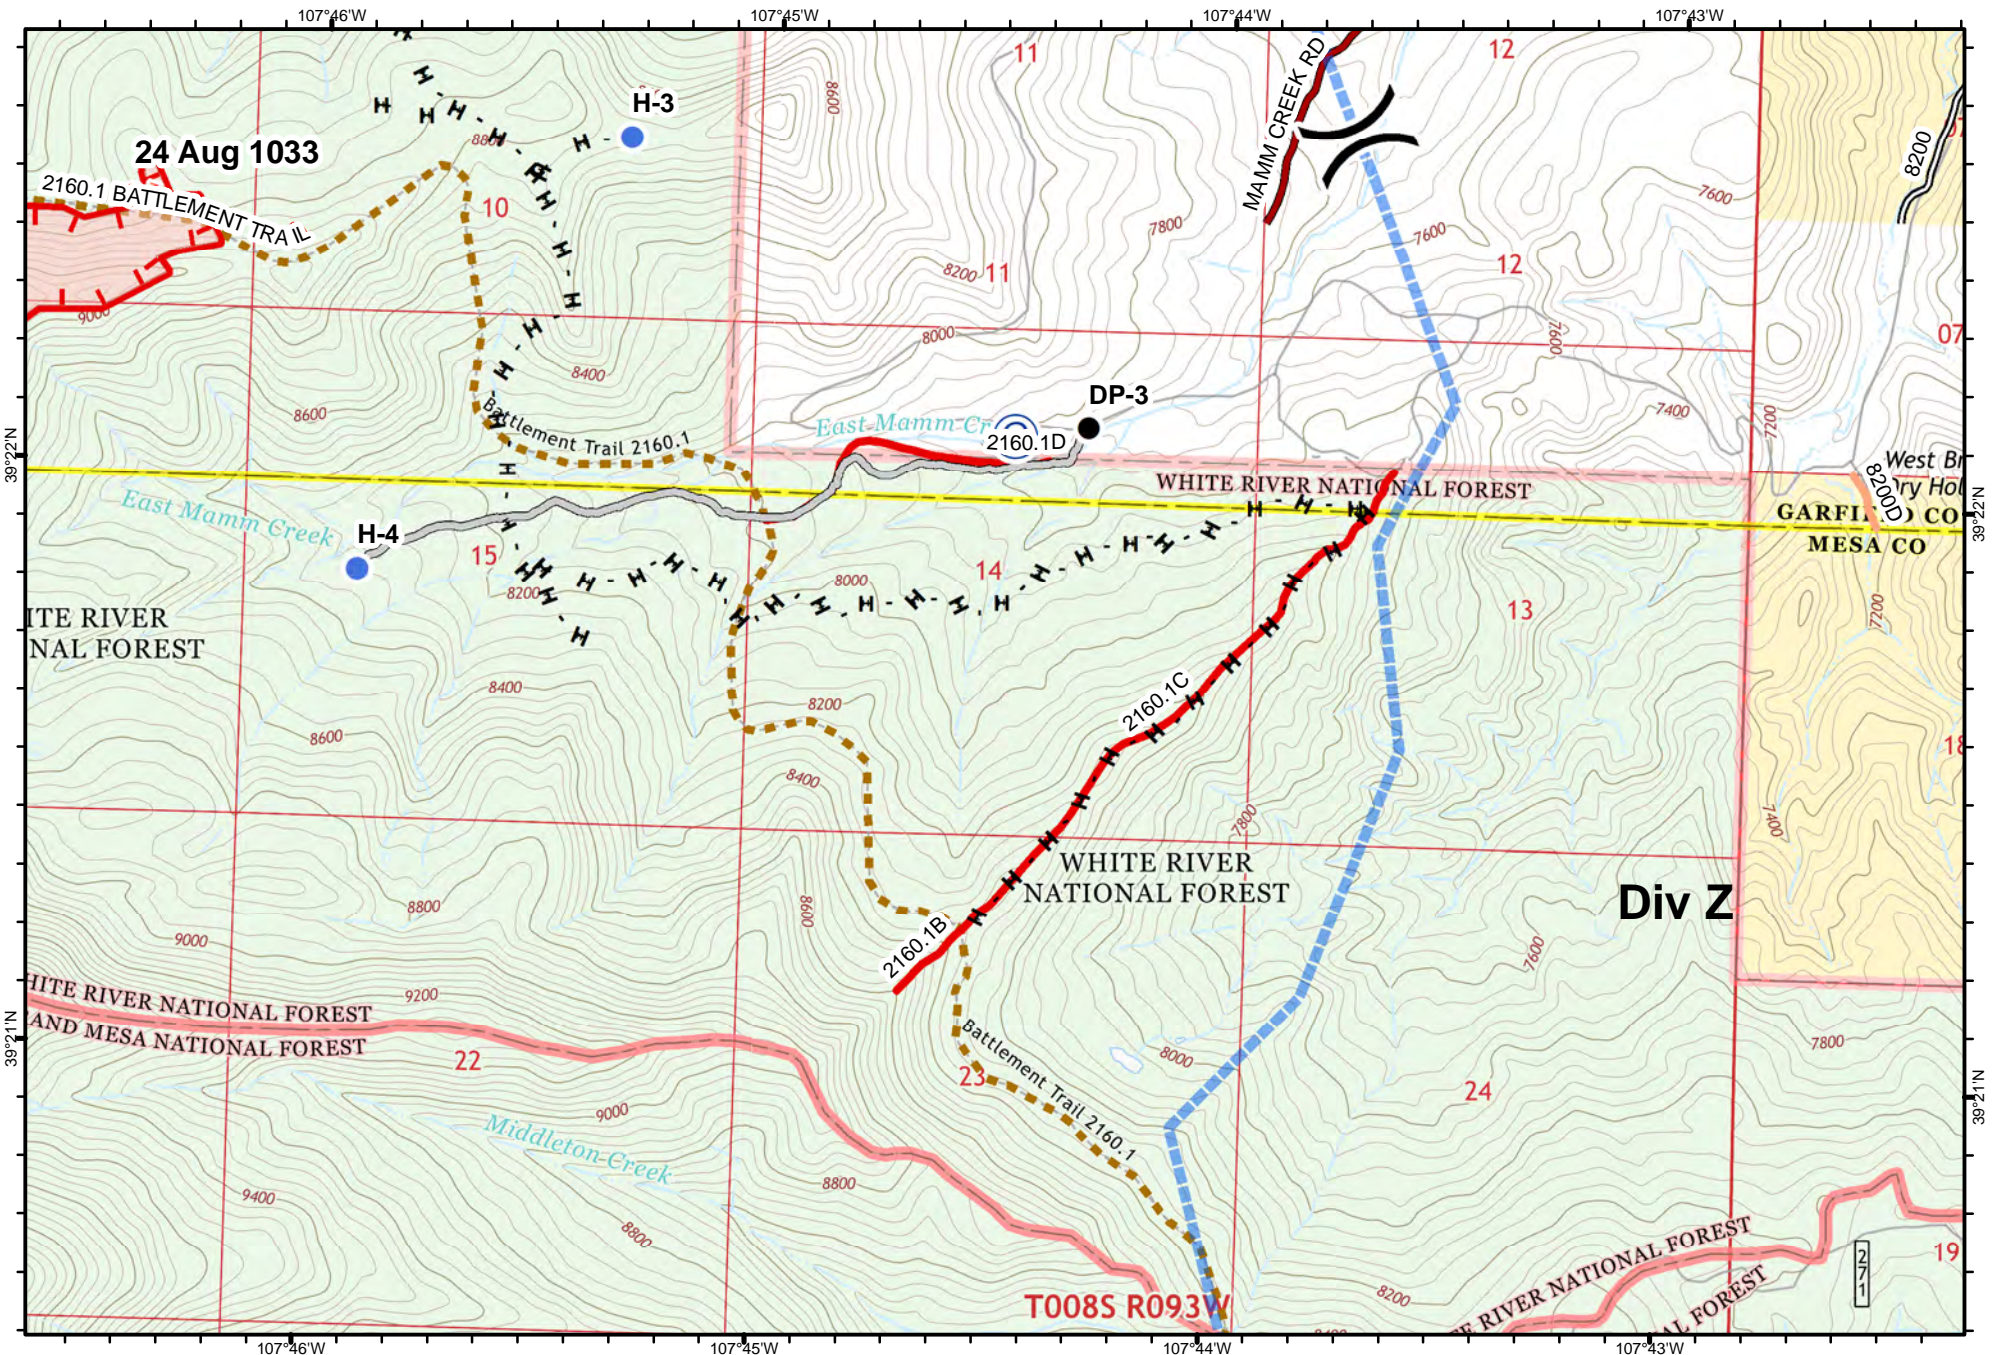

- Camp
- Helispot
- Spot Fire
- Drop Point
- Sling Site

- Uncontrolled Fire Edge
- Access or Improved Road
- Completed Hand Line
- Planned Fire Line

- Planning Area
- Wildfire Daily Fire Perimeter

IAP Map
Page 5 of 8
Middle Mamm Fire
CO-WRF-000161
10/06/2019 Day
Appx 985 ac at
10/04/2019 @ 2009 hrs

H - H - H Completed Hand Line

□ Planning Area

□ Wildfire Daily Fire Perimeter

IAP Map
Page 6 of 8
 Middle Mamm Fire
 CO-WRF-000161
 10/06/2019 Day
 Appx 985 ac at
 10/04/2019 @ 2009 hrs

- Fire Origin
- Helispot
- Sling Site
- Spot Fire

- Uncontrolled Fire Edge
- Completed Hand Line
- Planned Fire Line

- Planning Area
- Wildfire Daily Fire Perimeter

IAP Map
Page 7 of 8
Middle Mamm Fire
CO-WRF-000161
10/06/2019 Day
Appx 985 ac at
10/04/2019 @ 2009 hrs
M. Jerez | 10/05/2019
NAD 83, UTM 13 N

0 0.125 0.25
Miles

Camp

Drop Point

Helispot

Spot Fire

Division Break

Uncontrolled Fire Edge

Access or Improved Road