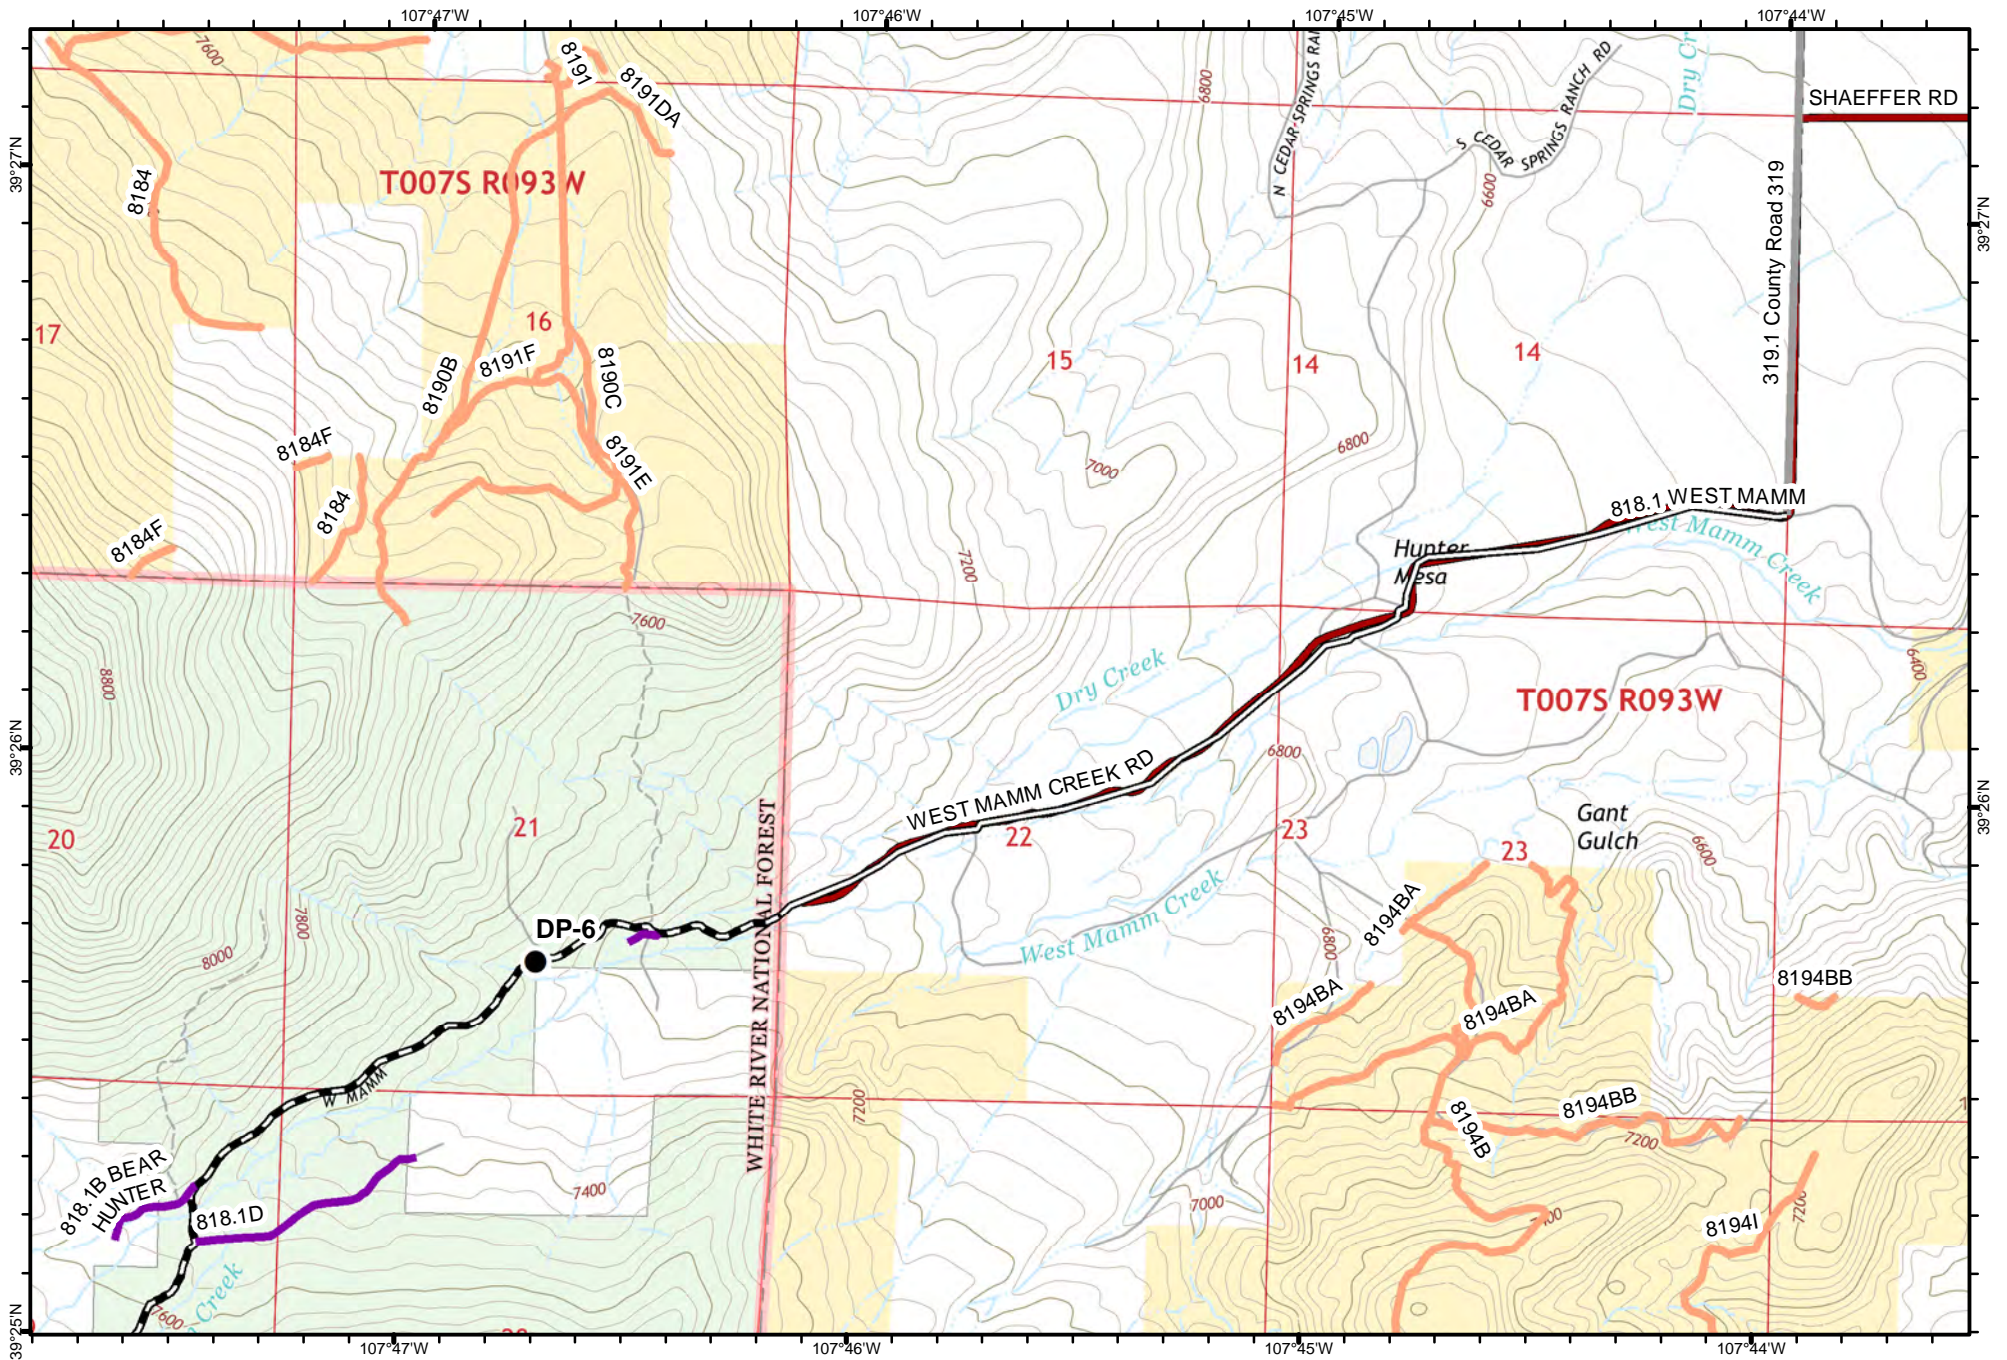

IAP Map Index Page
 Middle Mamm Fire
 CO-WRF-000161
 10/06/2019 Day
 Appx 985 ac at
 10/04/2019 @ 2009 hrs

- Camp
- Drop Point
- Helispot
- Sling Site
- Uncontrolled Fire Edge
- Access or Improved Road
- Dip Site
- Fire Origin
- Mobile Weather Unit
- Spot Fire
- Division Break
- Completed Hand Line
- Planned Fire Line

- Planning Area
- Wildfire Daily Fire Perimeter

IAP Map
 Page 3 of 8
 Middle Mamm Fire
 CO-WRF-000161
 10/06/2019 Day
 Appx 985 ac at
 10/04/2019 @ 2009 hrs

M. Jerez | 10/05/2019
 NAD 83, UTM 13 N

- North
- Dip Site
- Mobile Weather Unit
- Spot Fire
- Drop Point
- Sling Site

- Uncontrolled Fire Edge
- Access or Improved Road
- Completed Hand Line
- Planned Fire Line

- Planning Area
- Wildfire Daily Fire Perimeter

IAP Map
Page 4 of 8
 Middle Mamm Fire
 CO-WRF-000161
 10/06/2019 Day
 Appx 985 ac at
 10/04/2019 @ 2009 hrs

- Camp
- Helispot
- Spot Fire
- Drop Point
- Sling Site

- Uncontrolled Fire Edge
- Access or Improved Road
- Completed Hand Line
- Planned Fire Line

- Planning Area
- Wildfire Daily Fire Perimeter

IAP Map
Page 5 of 8
Middle Mamm Fire
CO-WRF-000161
10/06/2019 Day
Appx 985 ac at
10/04/2019 @ 2009 hrs