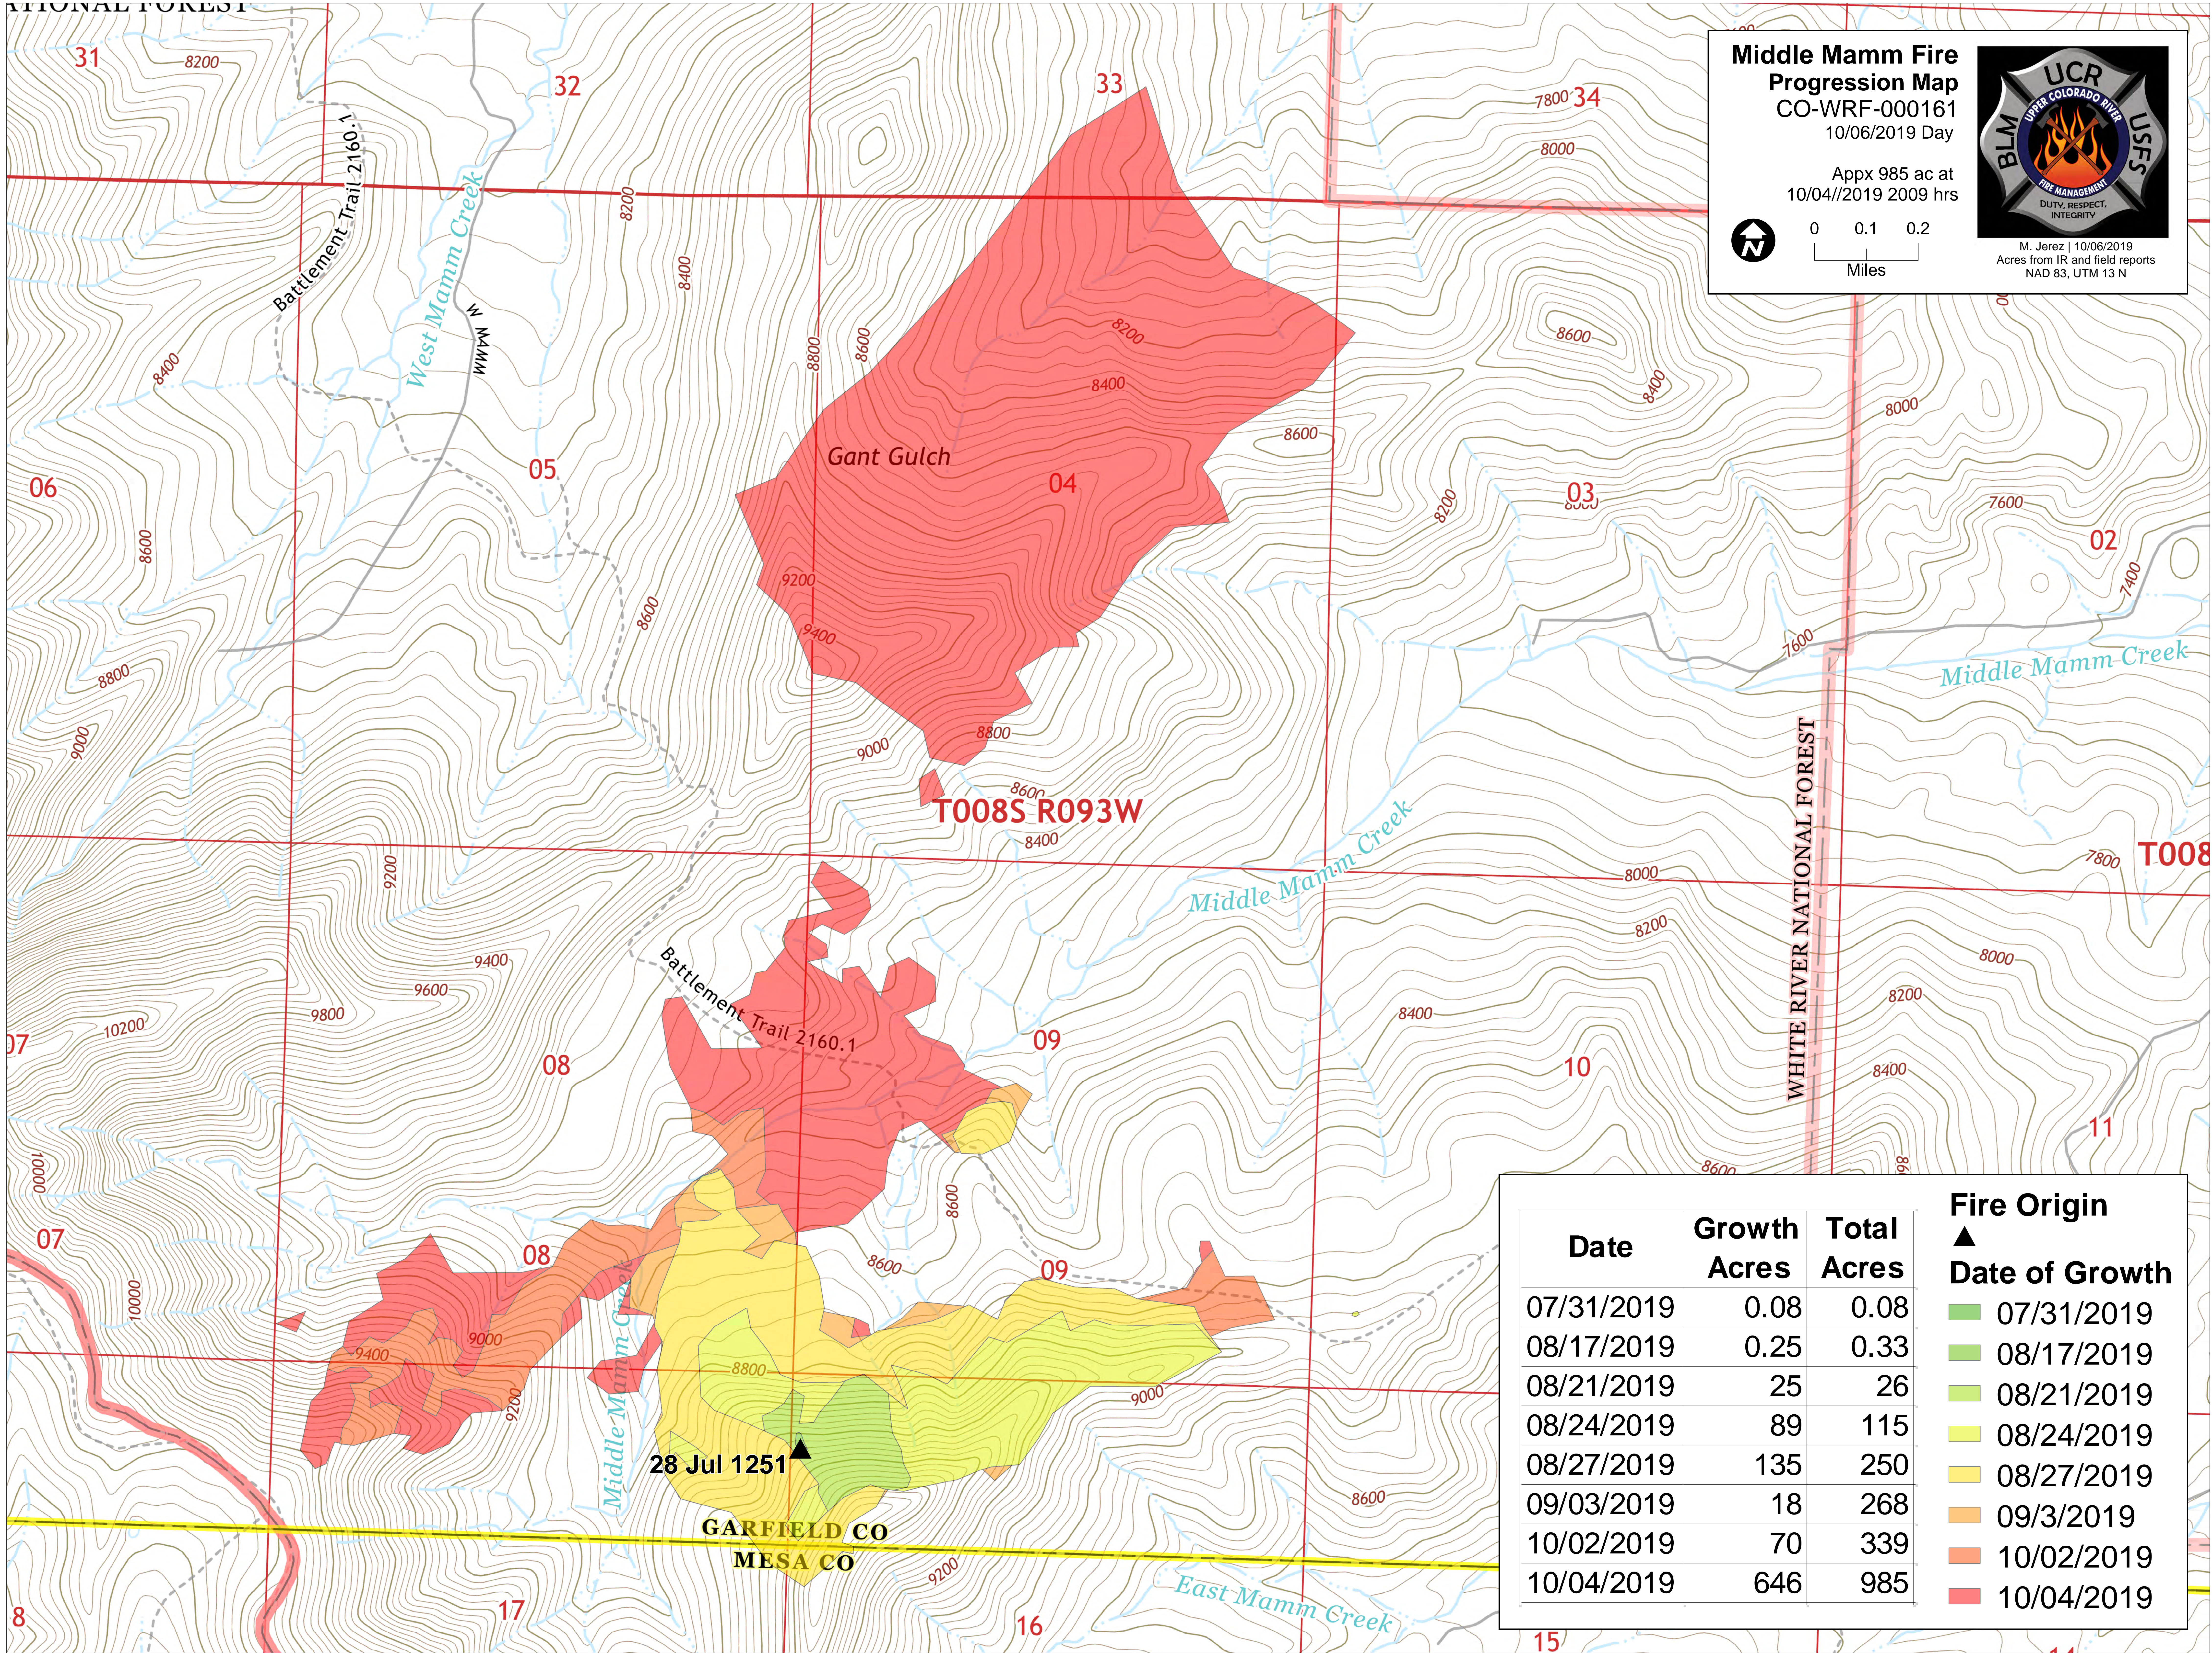

Middle Mamm Fire Progression Map
 CO-WRF-000161
 10/06/2019 Day

Appx 985 ac at
 10/04//2019 2009 hrs

M. Jerez | 10/06/2019
 Acres from IR and field reports
 NAD 83, UTM 13 N

28 Jul 1251 ▲

GARFIELD CO
MESA CO

T008S R093W

T008

Date	Growth Acres	Total Acres	Fire Origin ▲ Date of Growth
07/31/2019	0.08	0.08	07/31/2019
08/17/2019	0.25	0.33	08/17/2019
08/21/2019	25	26	08/21/2019
08/24/2019	89	115	08/24/2019
08/27/2019	135	250	08/27/2019
09/03/2019	18	268	09/03/2019
10/02/2019	70	339	10/02/2019
10/04/2019	646	985	10/04/2019