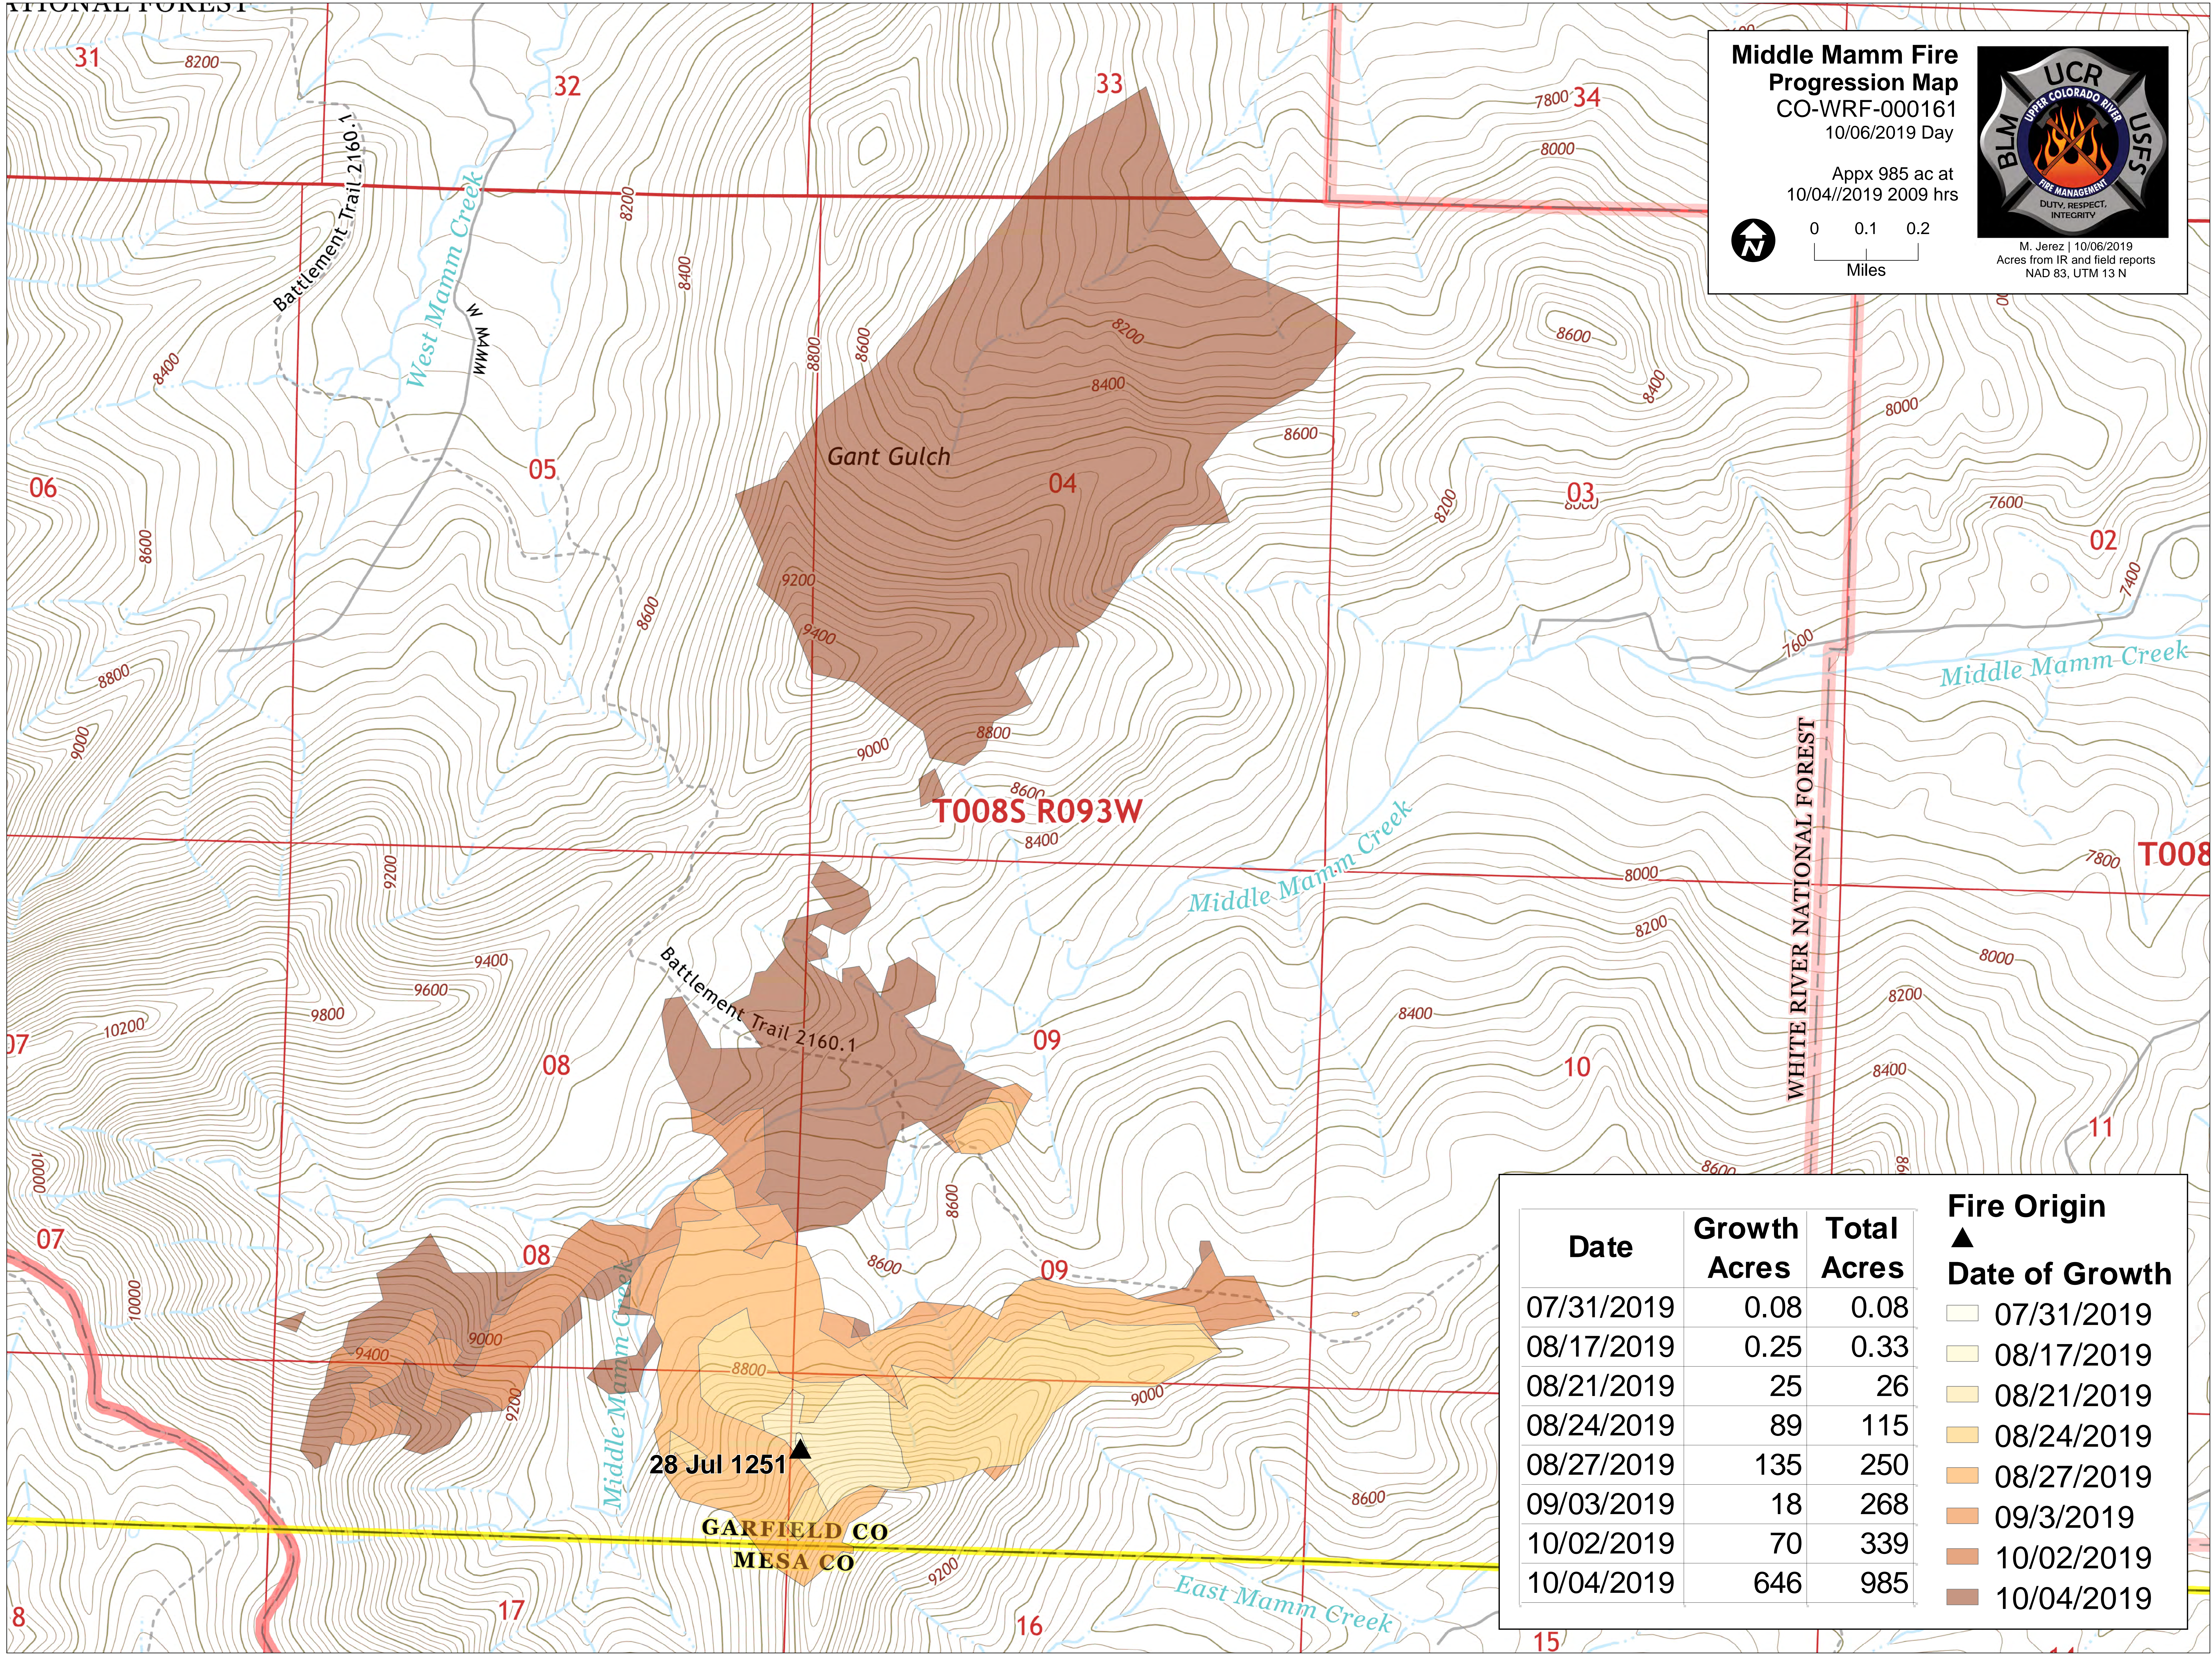

Middle Mamm Fire Progression Map
 CO-WRF-000161
 10/06/2019 Day

Appx 985 ac at
 10/04//2019 2009 hrs

M. Jerez | 10/06/2019
 Acres from IR and field reports
 NAD 83, UTM 13 N

T008S R093W

T008

28 Jul 1251 ▲

GARFIELD CO
MESA CO

Date	Growth Acres	Total Acres	Fire Origin ▲ Date of Growth
07/31/2019	0.08	0.08	07/31/2019
08/17/2019	0.25	0.33	08/17/2019
08/21/2019	25	26	08/21/2019
08/24/2019	89	115	08/24/2019
08/27/2019	135	250	08/27/2019
09/03/2019	18	268	09/03/2019
10/02/2019	70	339	10/02/2019
10/04/2019	646	985	10/04/2019