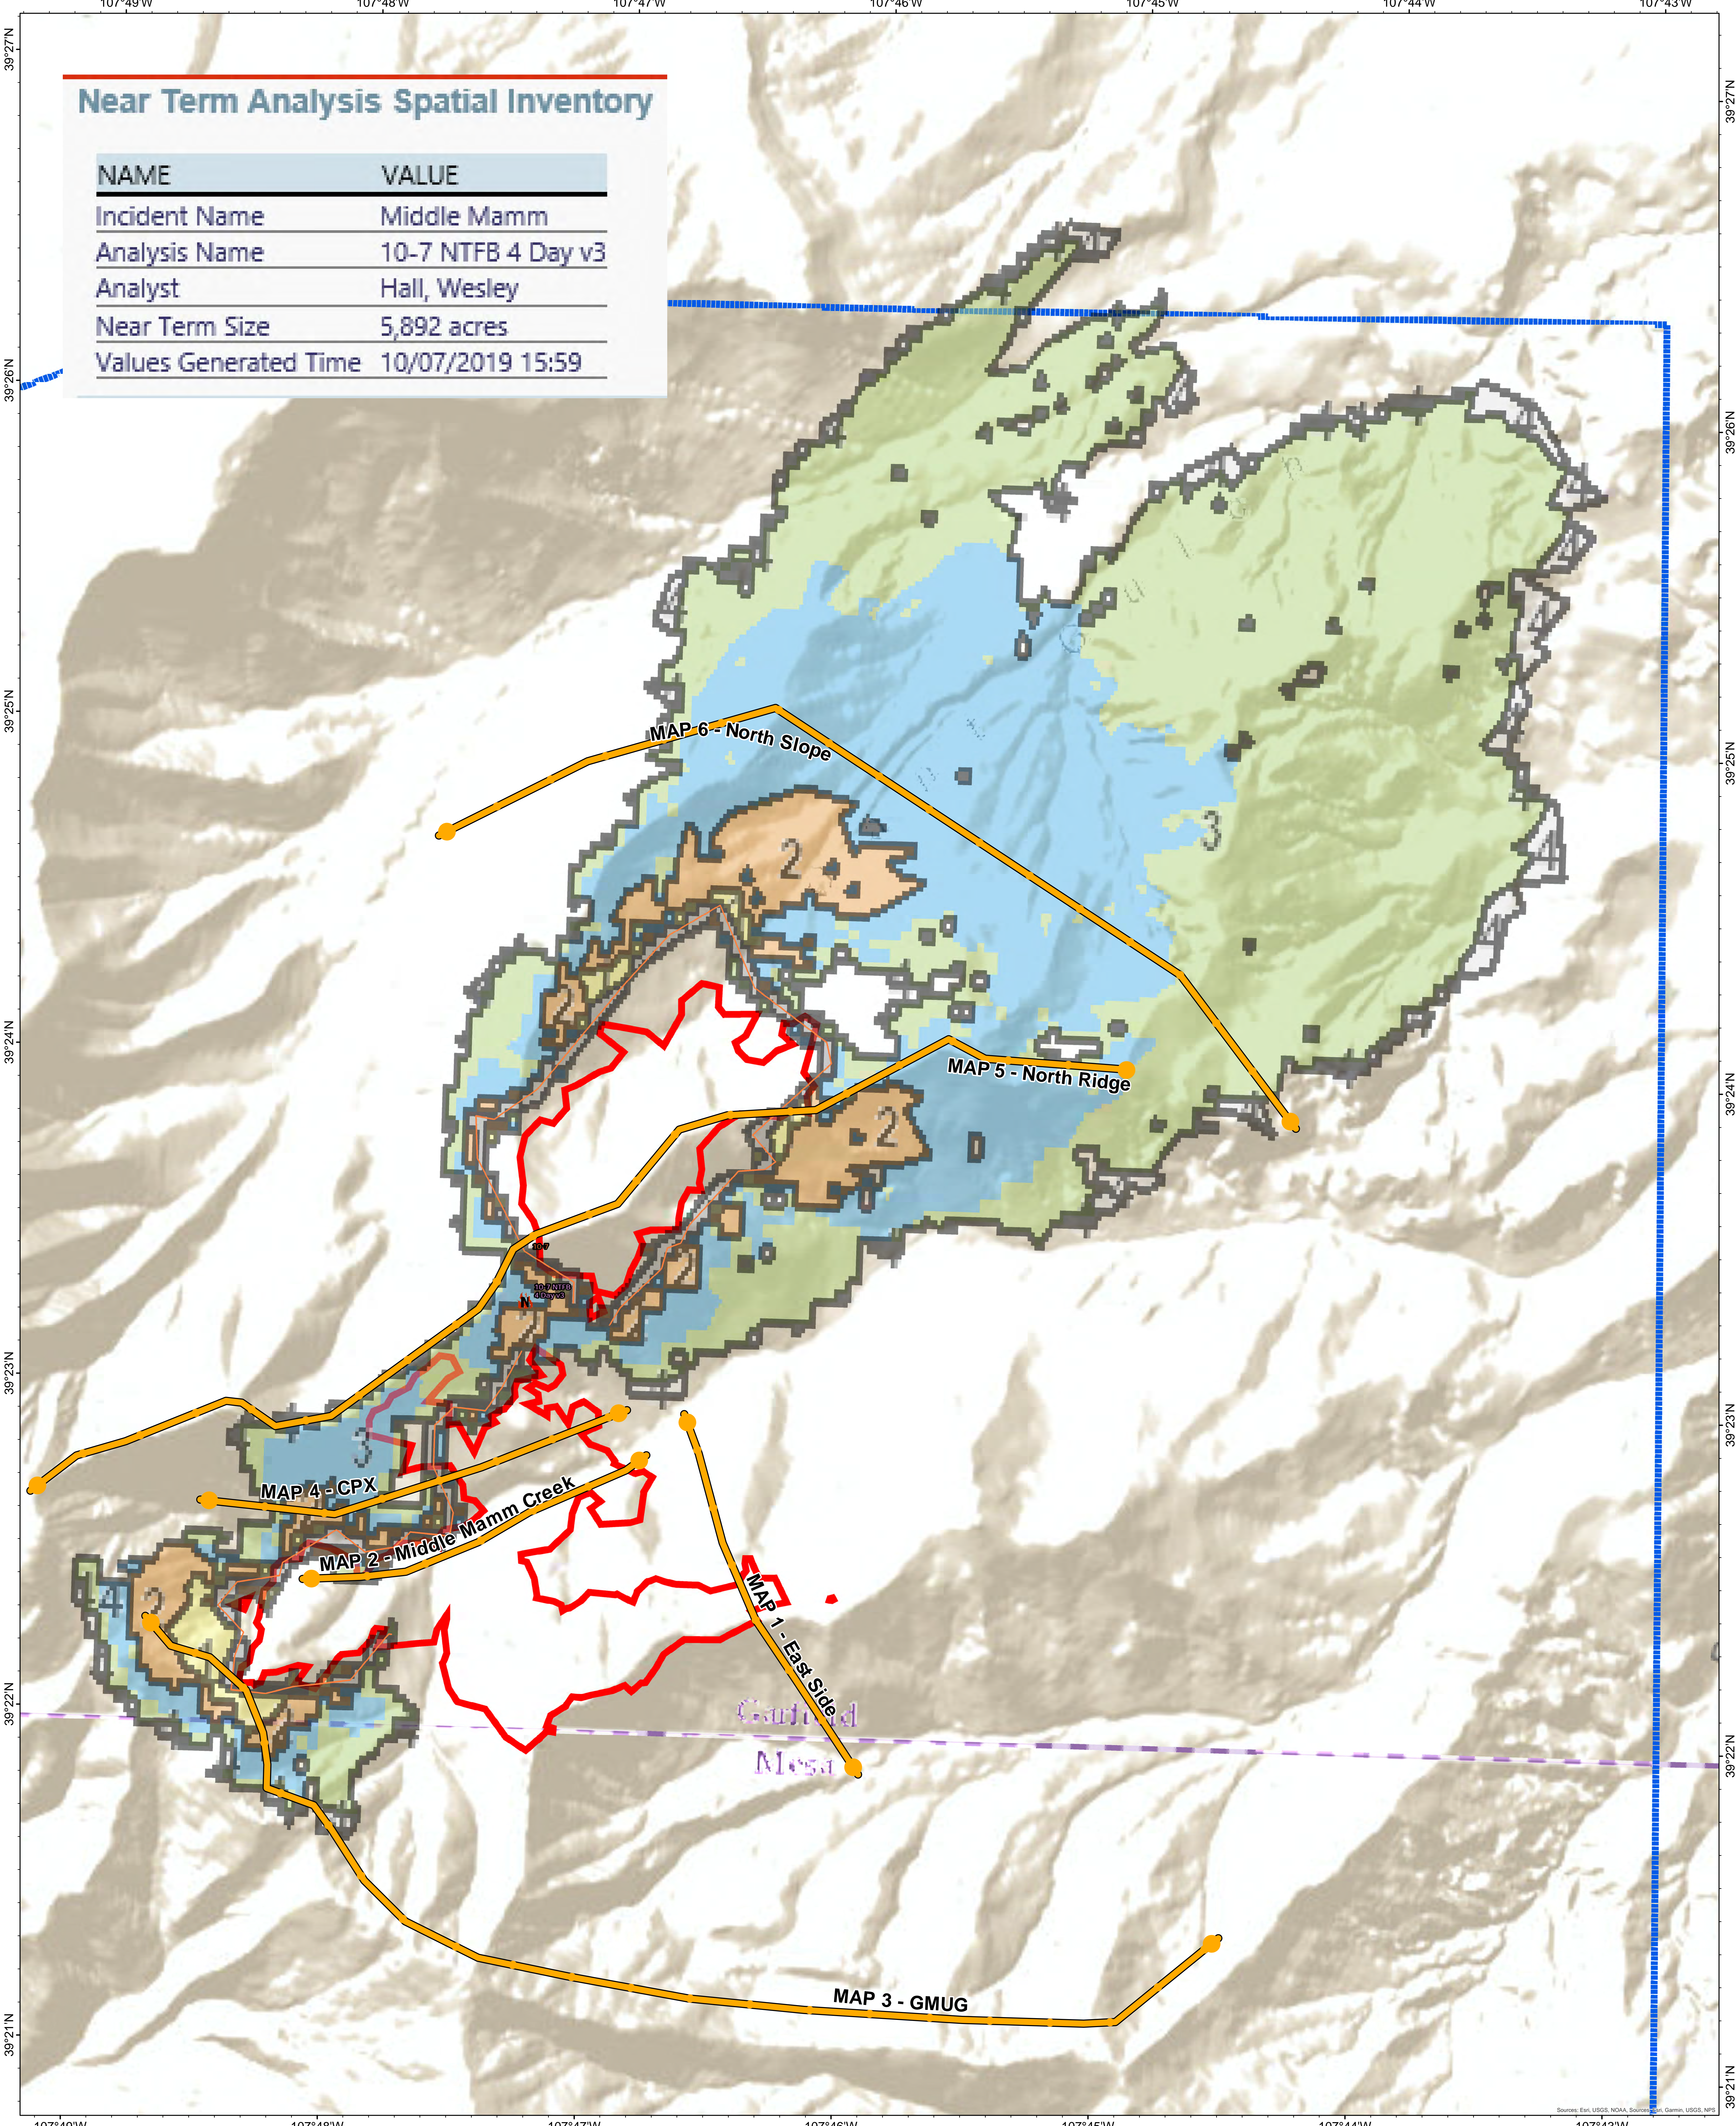

Near Term Analysis Spatial Inventory

NAME	VALUE
Incident Name	Middle Mamm
Analysis Name	10-7 NTFB 4 Day v3
Analyst	Hall, Wesley
Near Term Size	5,892 acres
Values Generated Time	10/07/2019 15:59

WFDSS Map - Near Term
 Middle Mamm Fire
 CO-WRF-000161
 10/08/2019 Day

- Management Action Point
- Fire Perimeter
- Planning Area

Appx 961 ac at
 10/06/2019 1831 hrs