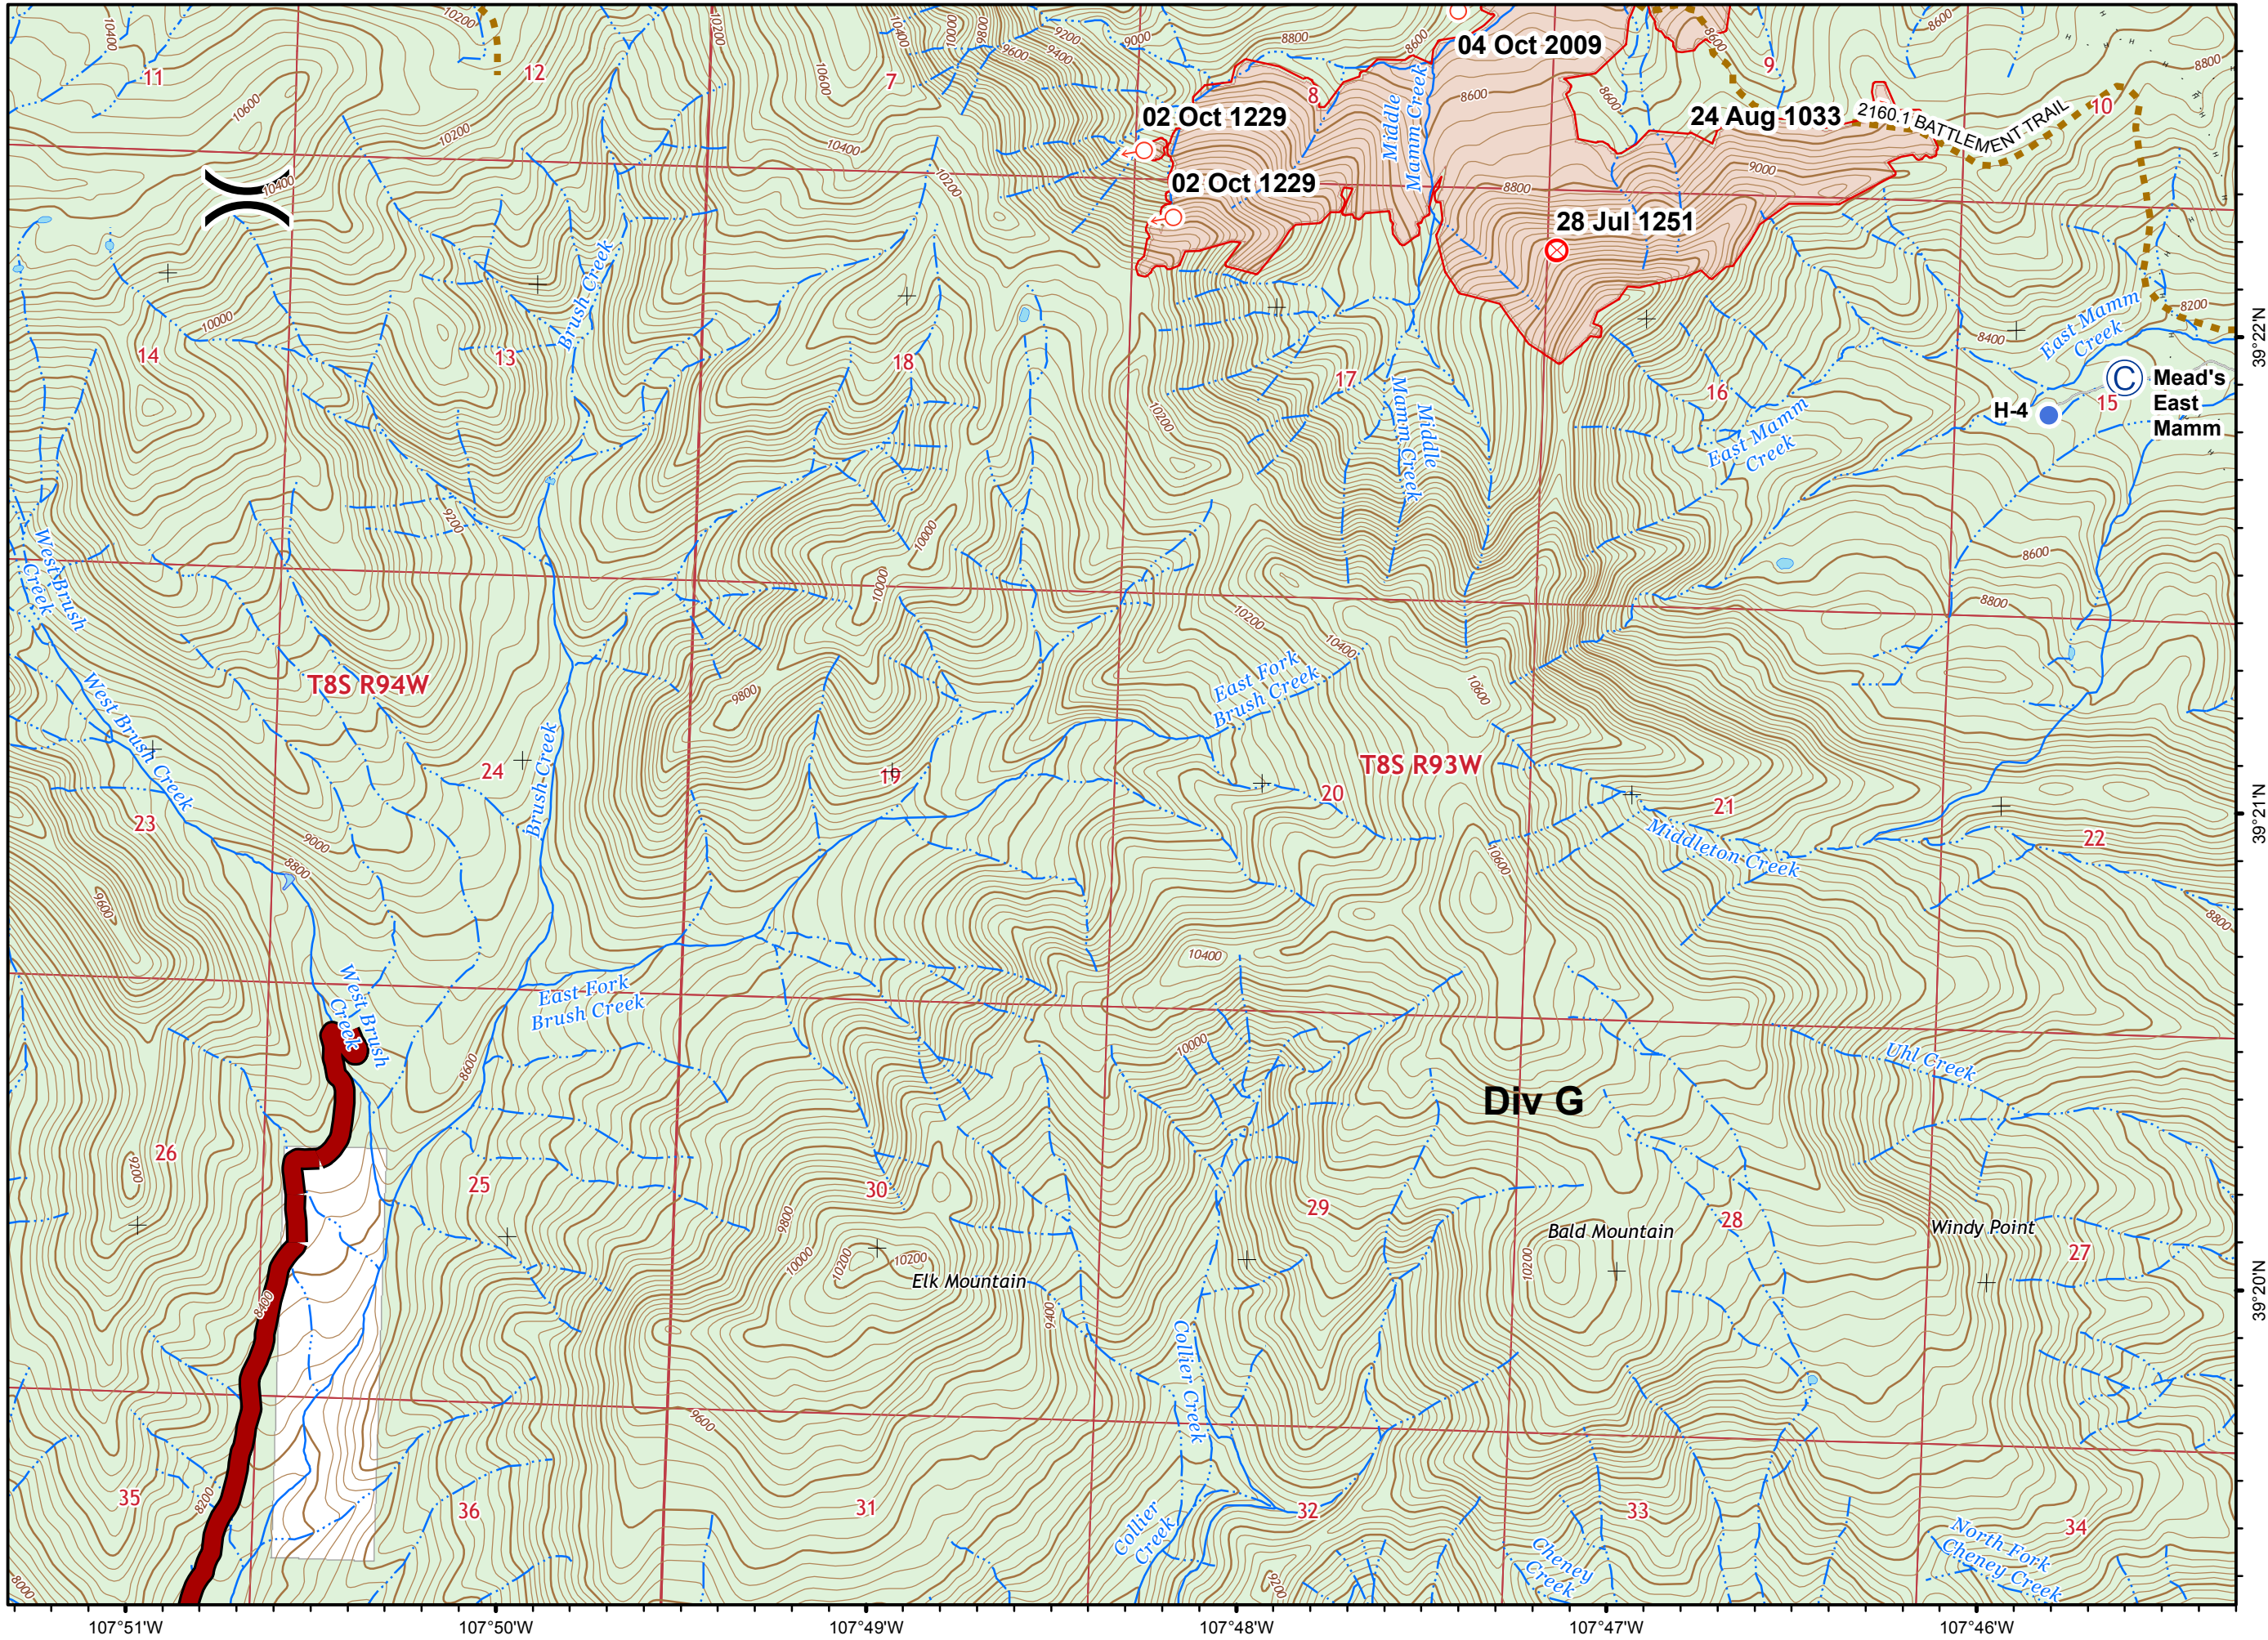

IAP Map
Middle Mamm Fire
CO-WRF-161
10 Oct 2019 Day

Page: A1

- Label Point
- Drop Point
- Fire Origin
- Hazard
- Helispot
- Sling Site
- Spot Fire
- Value at Risk
- Division Break
- Uncontrolled Fire Edge
- Completed Hand Line
- Access or Improved Road
- Planned Fire Line
- Roads open to all vehicles
- Trails open to horses, other pack animals, and hikers
- Roads and trails managed under special use permit (closed to public)
- Other
- Open for Administrative Purposes Only
- Fire area
- US Forest Service
- Bureau of Land Management
- Private

IAP Map
Middle Mamm Fire
CO-WRF-161
10 Oct 2019 Day

Page: A2

- Label Point
- Dip Site
- Drop Point
- Hazard
- Helispot
- Mobile Weather Unit
- Sling Site
- Spot Fire
- Division Break
- Uncontrolled Fire Edge
- Completed Hand Line
- Access or Improved Road
- Planned Fire Line
- Temporary Flight Restriction
- Trails open to horses, other pack animals, and hikers
- Open for Administrative Purposes Only
- Open to all Modes of Transportation
- Local Roads
- Fire area
- US Forest Service
- Bureau of Land Management
- Private

IAP Map
 Middle Mamm Fire
 CO-WRF-161
 10 Oct 2019 Day

Page: B1

- Label Point
- Camp
- Fire Origin
- Helispot
- Spot Fire
- Division Break
- Uncontrolled Fire Edge
- Completed Hand Line
- Access or Improved Road
- Trails open to horses, other pack animals, and hikers
- Fire area
- US Forest Service
- Private

IAP Map
Middle Mamm Fire
CO-WRF-161
10 Oct 2019 Day

Page: B2

- Label Point
- Camp
- Drop Point
- Helispot
- Value at Risk
- Division Break
- Uncontrolled Fire Edge
- Completed Hand Line
- Access or Improved Road
- Temporary Flight Restriction
- Trails open to horses, other pack animals, and hikers
- Roads and trails managed under special use permit (closed to public)
- Other
- Decommissioned
- Open for Administrative Purposes Only
- Open to all Modes of Transportation
- Local Roads
- Fire area
- US Forest Service
- Bureau of Land Management
- Private