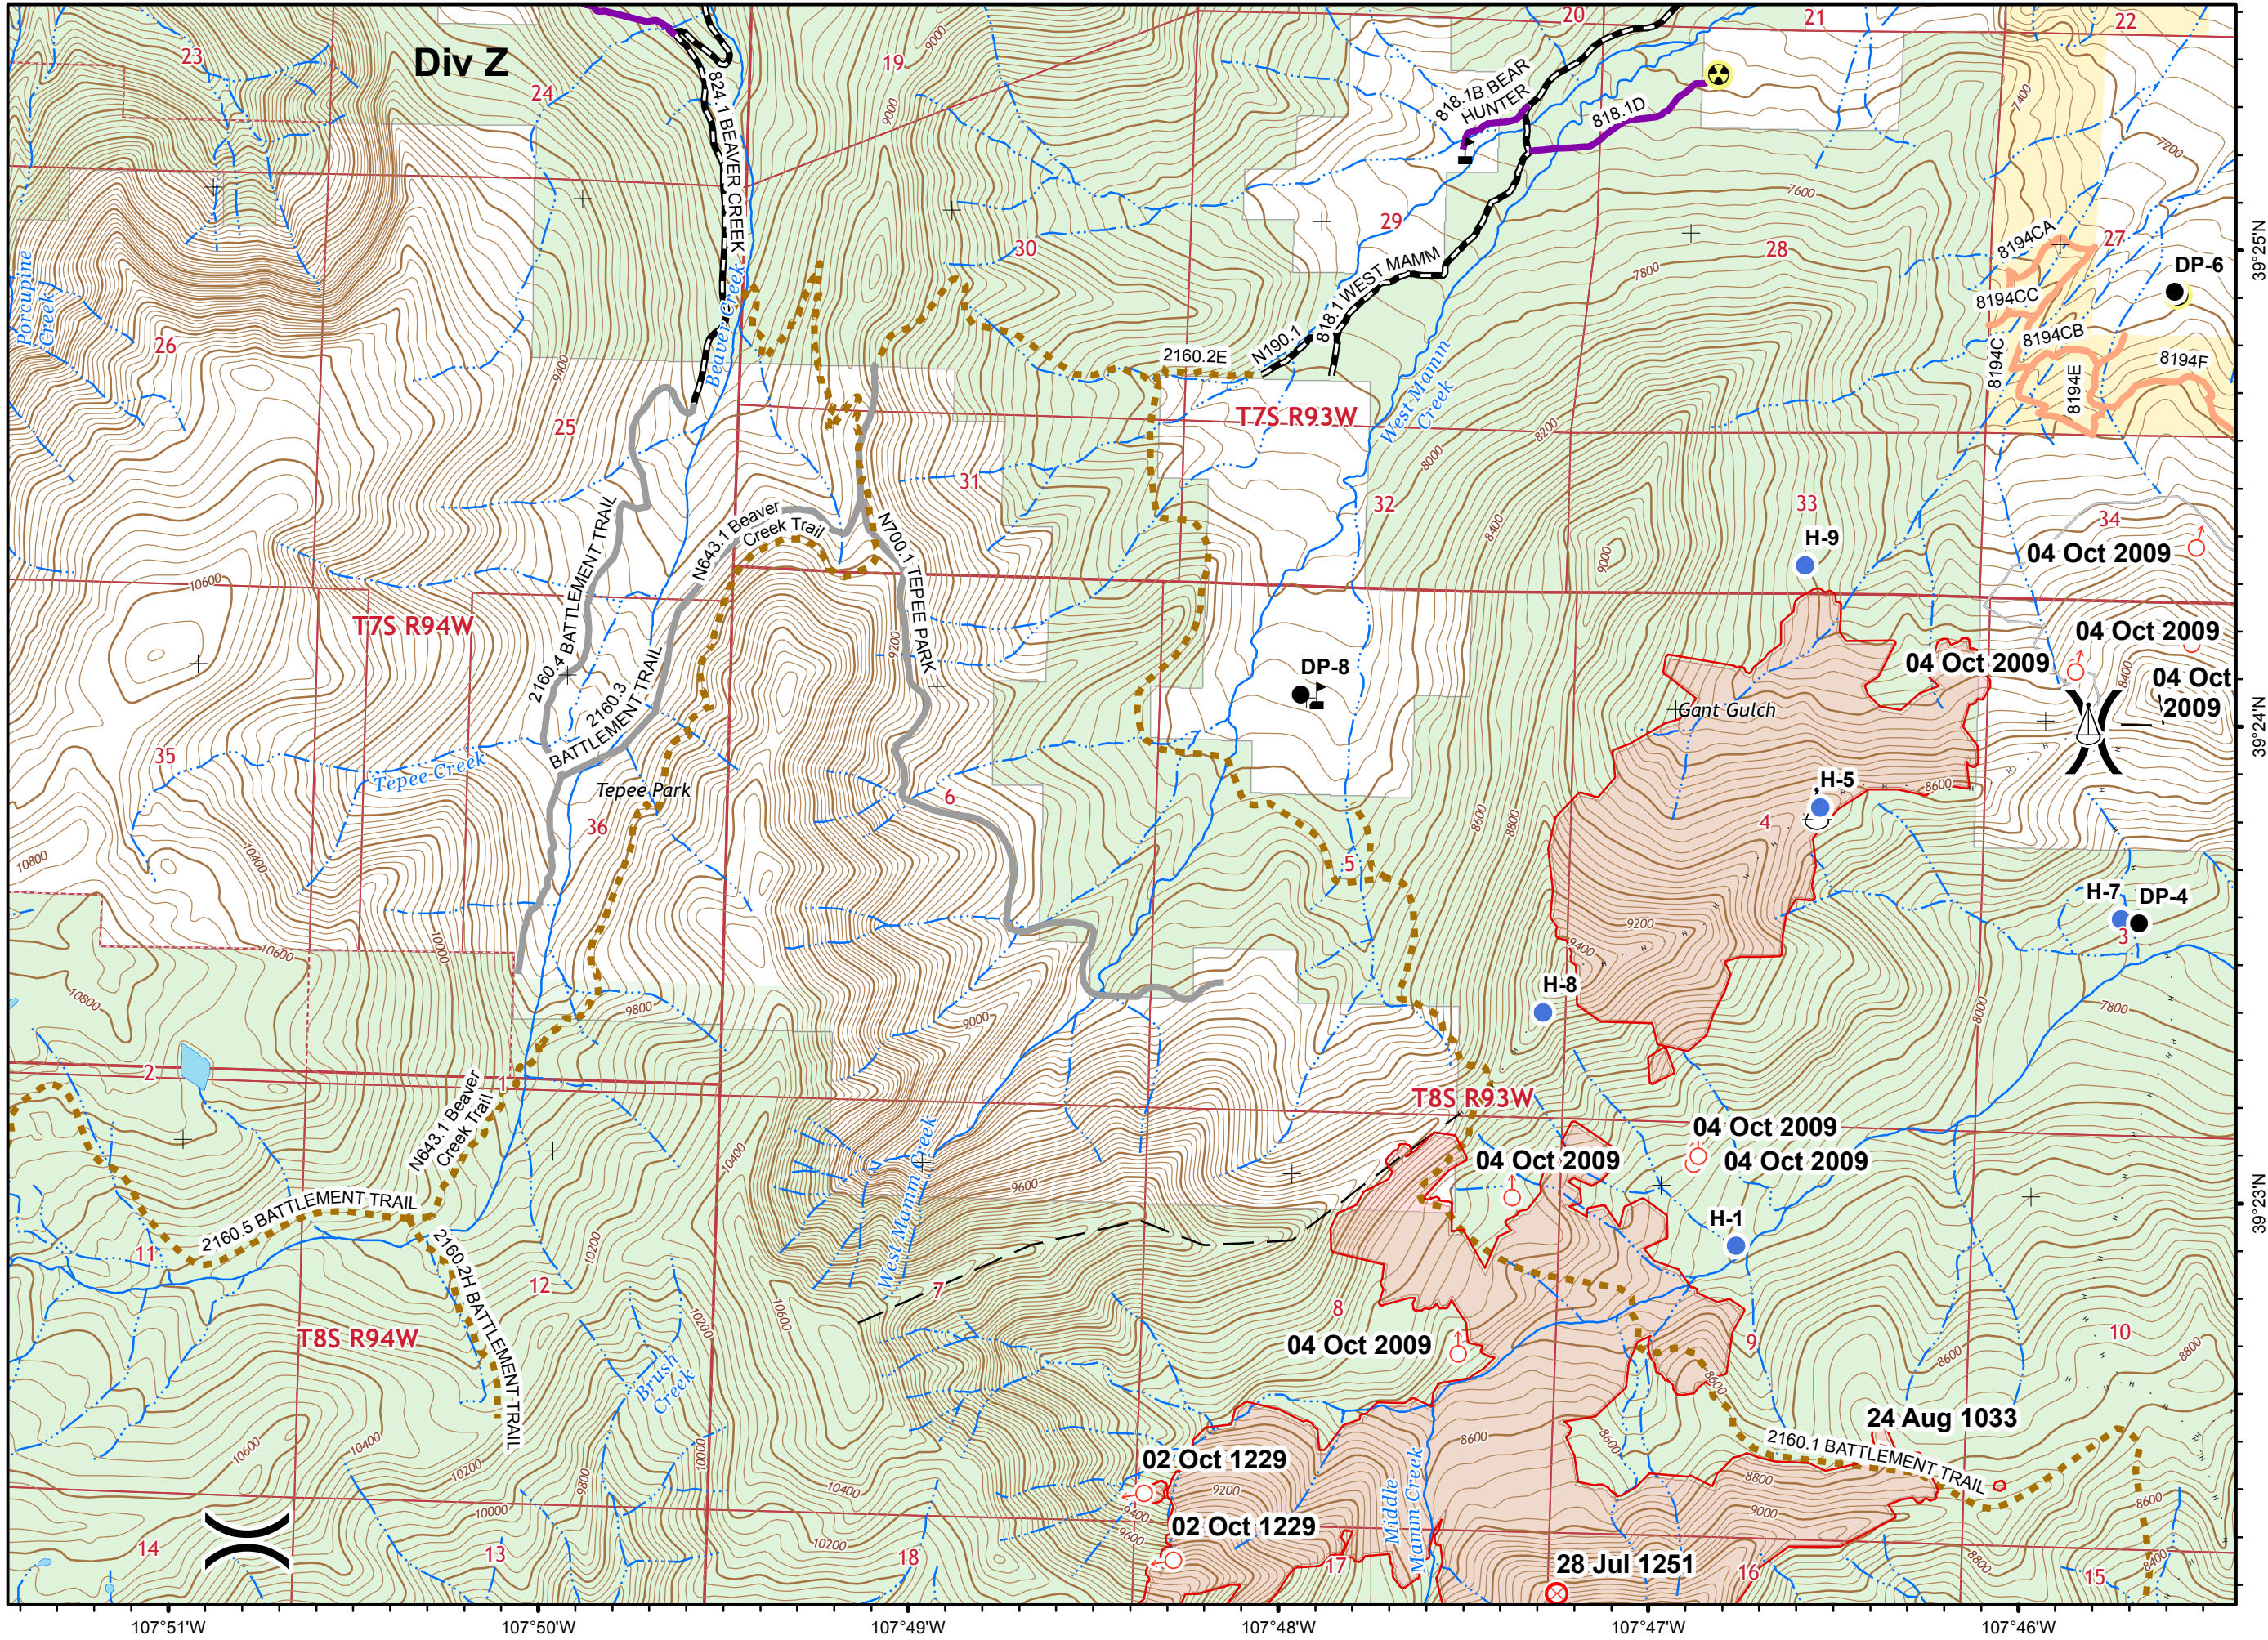

IAP Map
Middle Mamm Fire
CO-WRF-161
10 Oct 2019 Day

Page: A1

- Label Point
- Drop Point
- Fire Origin
- Hazard
- Helispot
- Sling Site
- Spot Fire
- Value at Risk
- Division Break
- Uncontrolled Fire Edge
- Completed Hand Line
- Access or Improved Road
- Planned Fire Line
- Roads open to all vehicles
- Trails open to horses, other pack animals, and hikers
- Roads and trails managed under special use permit (closed to public)
- Other
- Open for Administrative Purposes Only
- Fire area
- US Forest Service
- Bureau of Land Management
- Private

IAP Map
Middle Mamm Fire
CO-WRF-161
10 Oct 2019 Day

Page: A2

- Label Point
- Dip Site
- Drop Point
- Hazard
- Helispot
- Mobile Weather Unit
- Sling Site
- Spot Fire
- Division Break
- Uncontrolled Fire Edge
- Completed Hand Line
- Access or Improved Road
- Planned Fire Line
- Temporary Flight Restriction
- Trails open to horses, other pack animals, and hikers
- Open for Administrative Purposes Only
- Open to all Modes of Transportation
- Local Roads
- Fire area
- US Forest Service
- Bureau of Land Management
- Private

IAP Map
 Middle Mamm Fire
 CO-WRF-161
 10 Oct 2019 Day

Page: B1

- Label Point
- Camp
- Fire Origin
- Helispot
- Spot Fire
- Division Break
- Uncontrolled Fire Edge
- Completed Hand Line
- Access or Improved Road
- Trails open to horses, other pack animals, and hikers
- Fire area
- US Forest Service
- Private

IAP Map
Middle Mamm Fire
CO-WRF-161
10 Oct 2019 Day

Page: B2

- Label Point
- Camp
- Drop Point
- Helispot
- Value at Risk
- Division Break
- Uncontrolled Fire Edge
- Completed Hand Line
- Access or Improved Road
- Temporary Flight Restriction
- Trails open to horses, other pack animals, and hikers
- Roads and trails managed under special use permit (closed to public)
- Other
- Decommissioned
- Open for Administrative Purposes Only
- Open to all Modes of Transportation
- Local Roads
- Fire area
- US Forest Service
- Bureau of Land Management
- Private