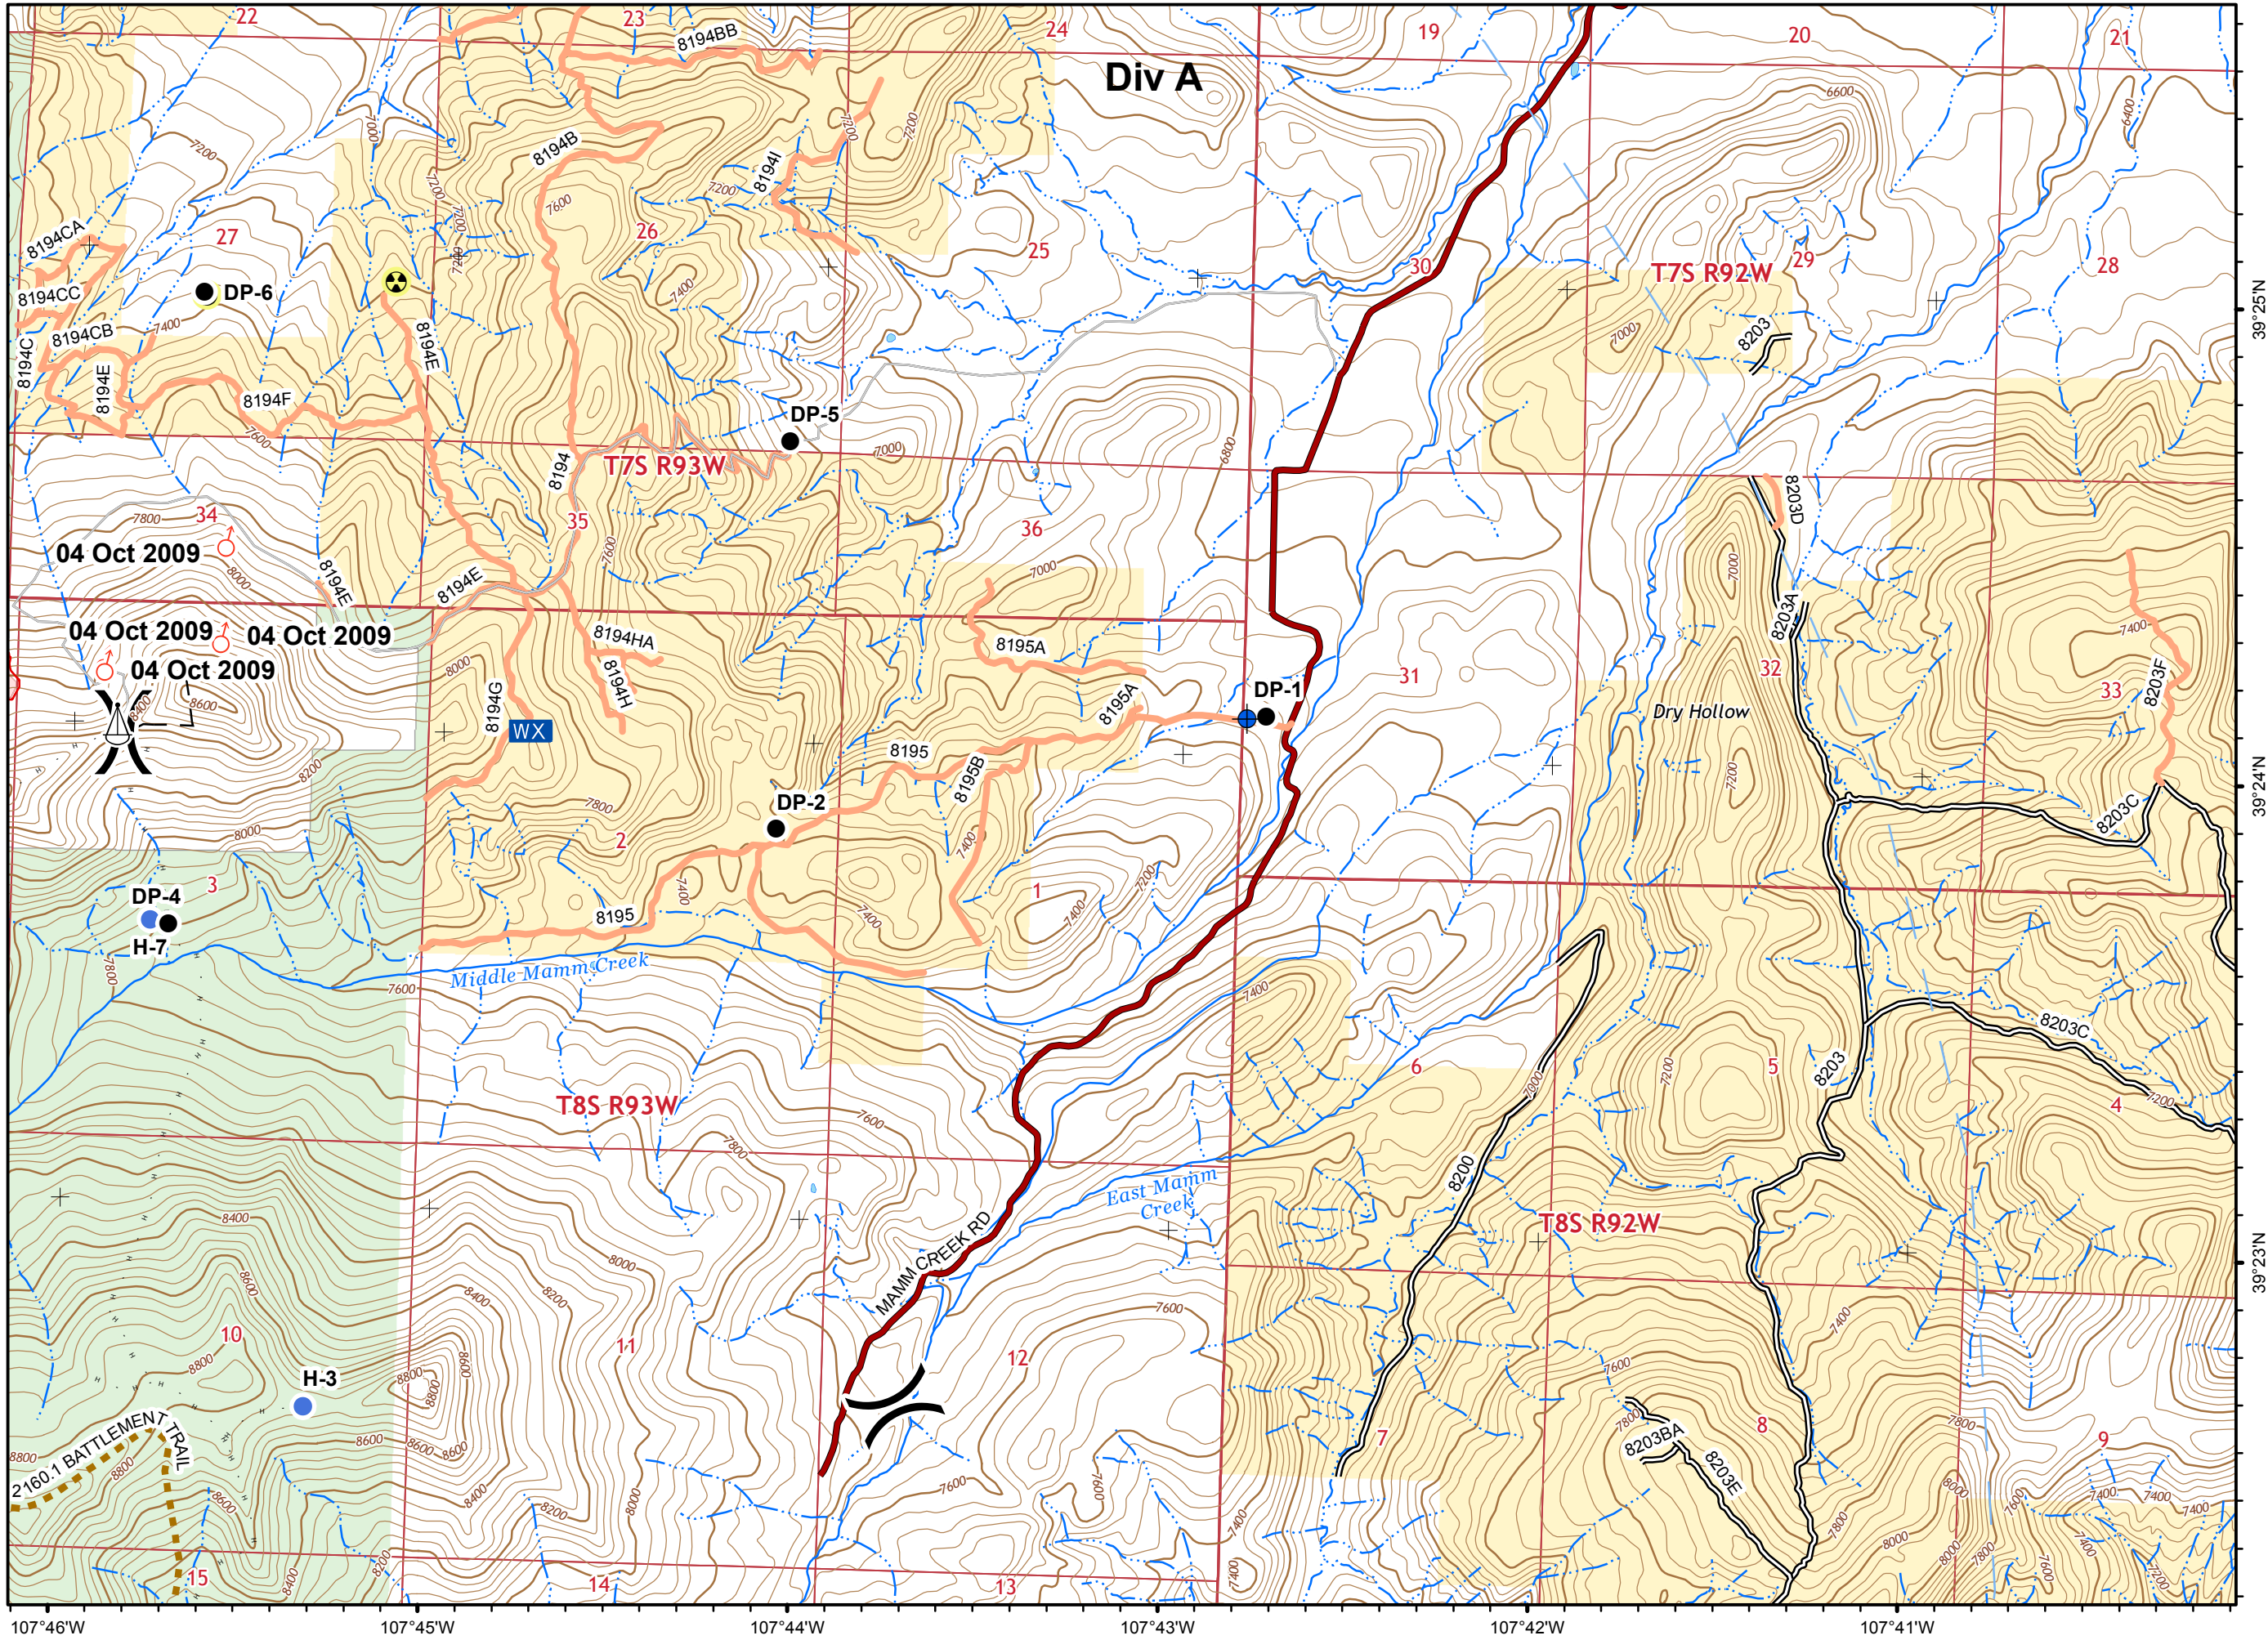

IAP Map
Middle Mamm Fire
CO-WRF-161
10 Oct 2019 Day

Page: A1

- Label Point
- Drop Point
- Fire Origin
- Hazard
- Helispot
- Sling Site
- Spot Fire
- Value at Risk
- Division Break
- Uncontrolled Fire Edge
- Completed Hand Line
- Access or Improved Road
- Planned Fire Line
- Roads open to all vehicles
- Trails open to horses, other pack animals, and hikers
- Roads and trails managed under special use permit (closed to public)
- Other
- Open for Administrative Purposes Only
- Fire area
- US Forest Service
- Bureau of Land Management
- Private

IAP Map
Middle Mamm Fire
CO-WRF-161
10 Oct 2019 Day

Page: A2

- Label Point
- Dip Site
- Drop Point
- Hazard
- Helispot
- Mobile Weather Unit
- Sling Site
- Spot Fire
- Division Break
- Uncontrolled Fire Edge
- Completed Hand Line
- Access or Improved Road
- Planned Fire Line
- Temporary Flight Restriction
- Trails open to horses, other pack animals, and hikers
- Open for Administrative Purposes Only
- Open to all Modes of Transportation
- Local Roads
- Fire area
- US Forest Service
- Bureau of Land Management
- Private

IAP Map
 Middle Mamm Fire
 CO-WRF-161
 10 Oct 2019 Day

Page: B1

- Label Point
- Camp
- Fire Origin
- Helispot
- Spot Fire
- Division Break
- Uncontrolled Fire Edge
- Completed Hand Line
- Access or Improved Road
- Trails open to horses, other pack animals, and hikers
- Fire area
- US Forest Service
- Private

IAP Map
Middle Mamm Fire
CO-WRF-161
10 Oct 2019 Day

Page: B2

- Label Point
- Camp
- Drop Point
- Helispot
- Value at Risk
- Division Break
- Uncontrolled Fire Edge
- Completed Hand Line
- Access or Improved Road
- Temporary Flight Restriction
- Trails open to horses, other pack animals, and hikers
- Roads and trails managed under special use permit (closed to public)
- Other
- Decommissioned
- Open for Administrative Purposes Only
- Open to all Modes of Transportation
- Local Roads
- Fire area
- US Forest Service
- Bureau of Land Management
- Private