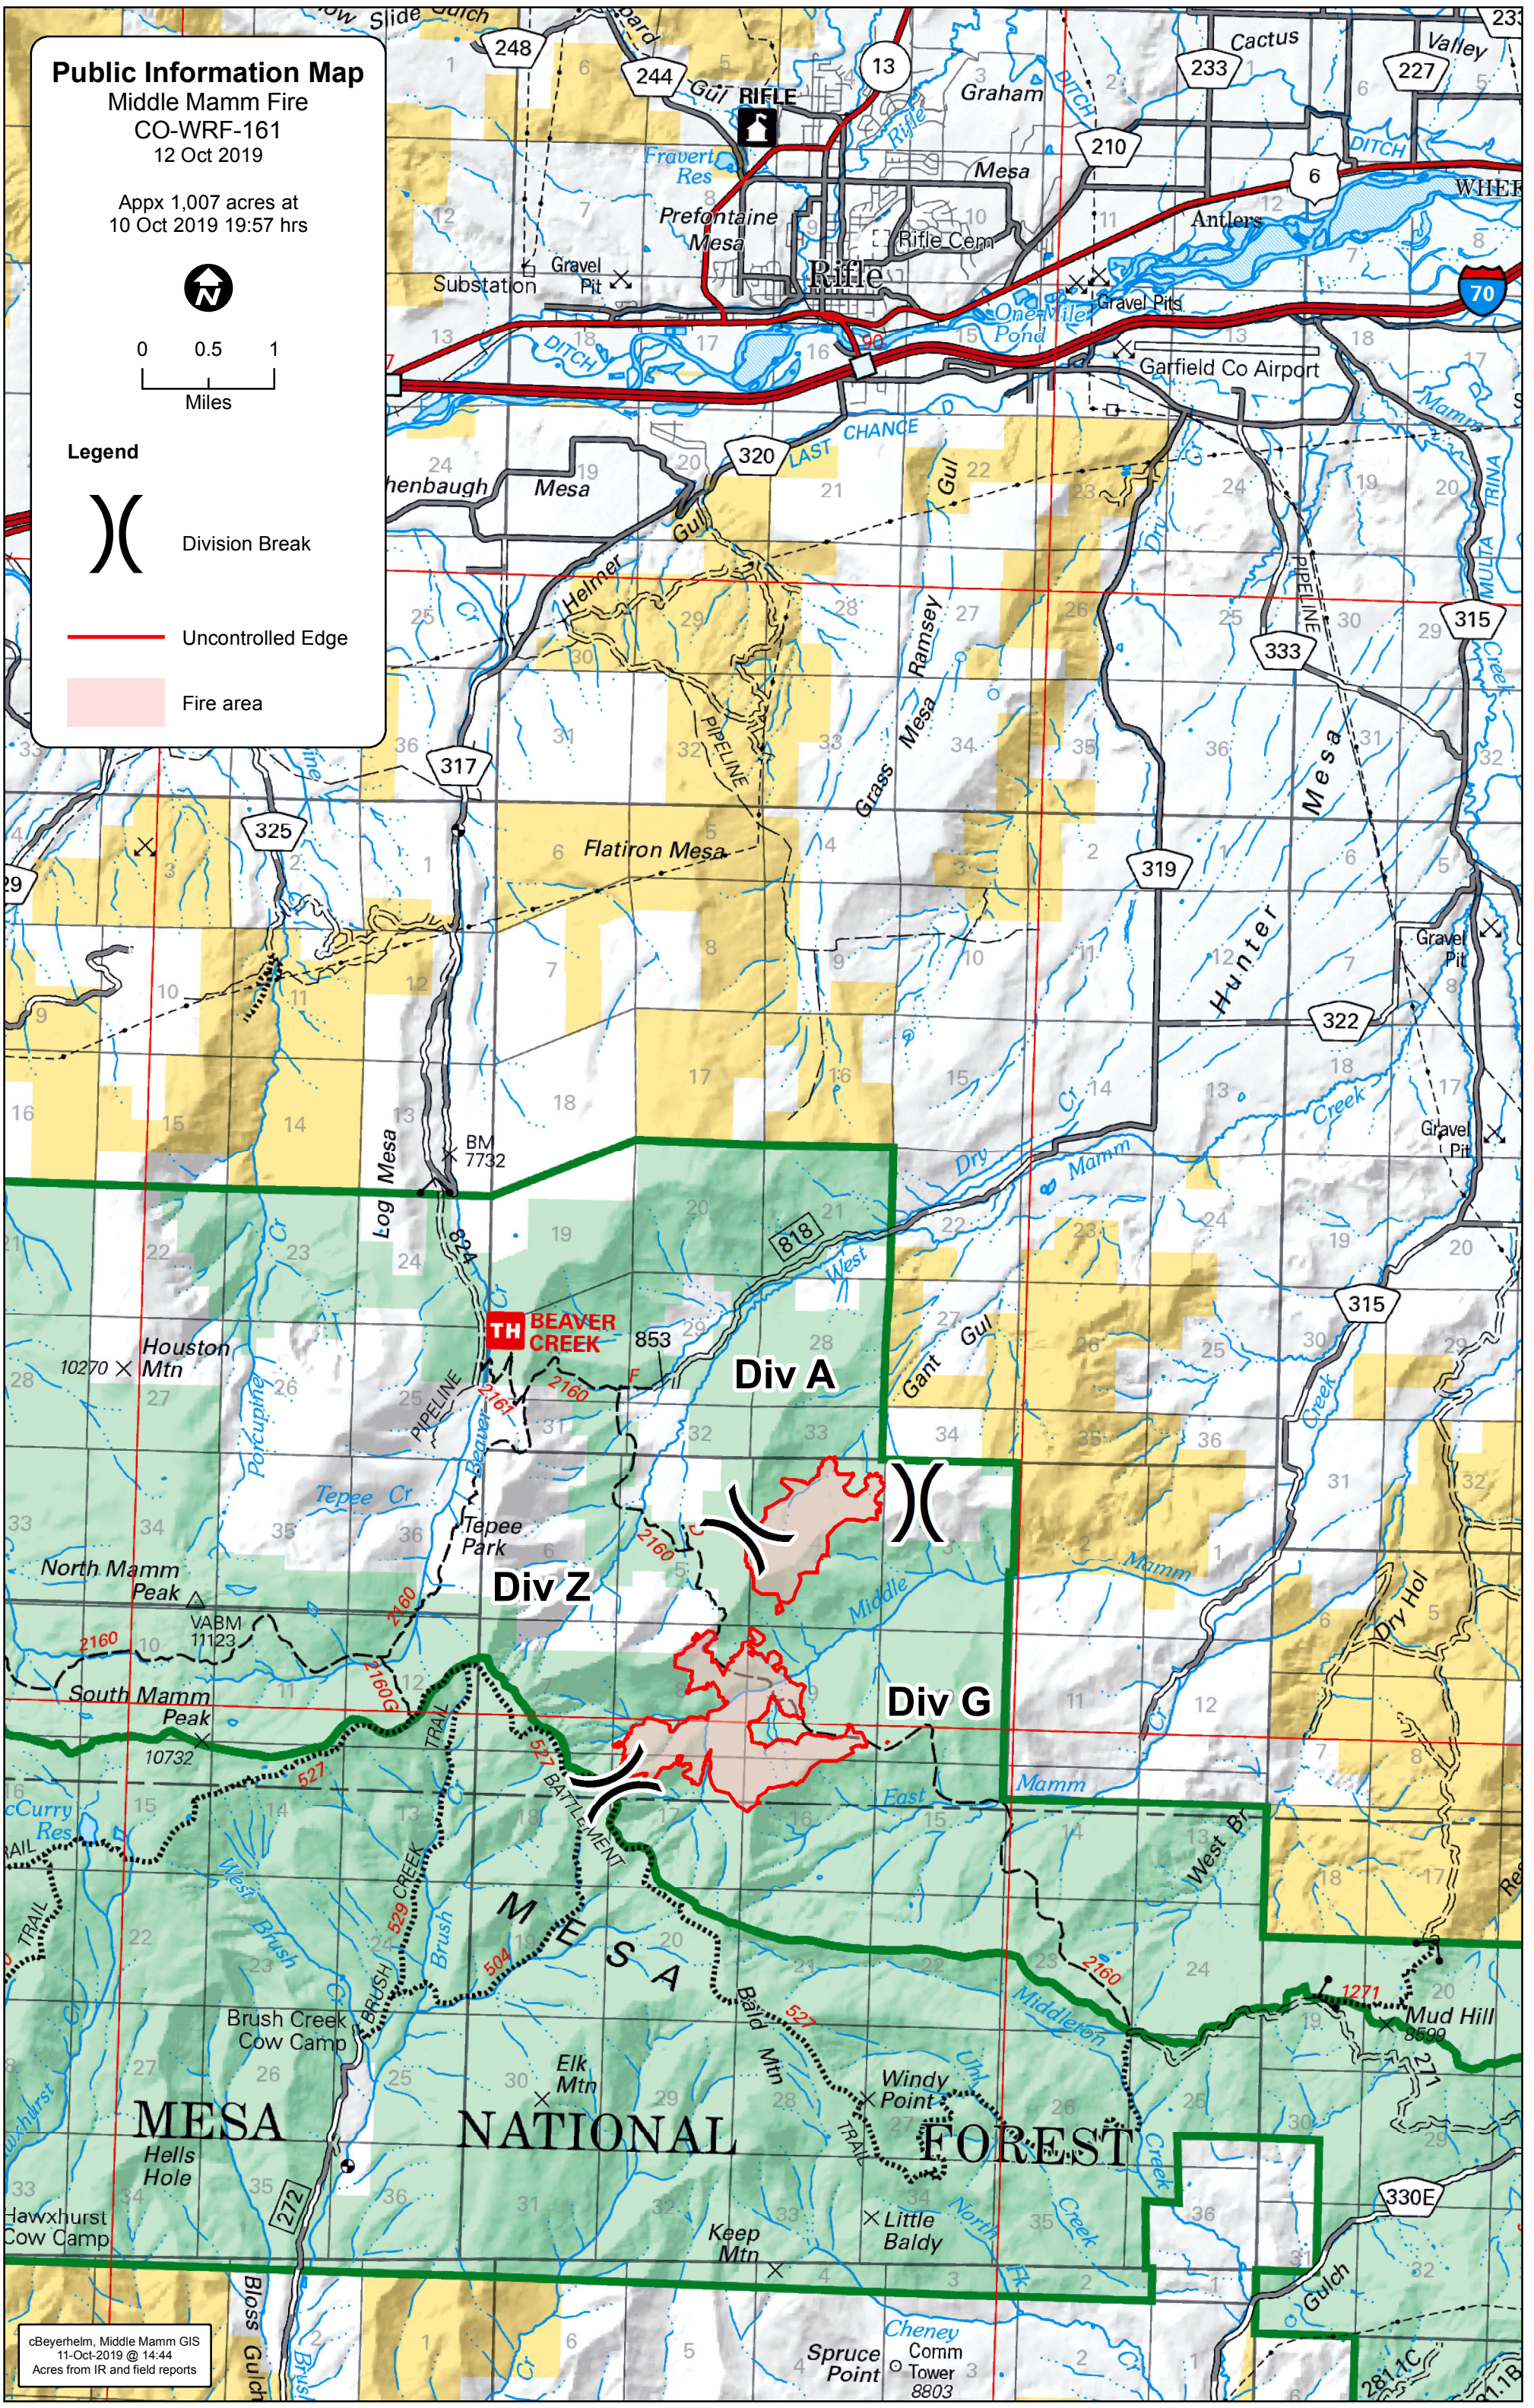

Public Information Map

Middle Mamm Fire
CO-WRF-161
12 Oct 2019

Appx 1,007 acres at
10 Oct 2019 19:57 hrs

Legend

Division Break

Uncontrolled Edge

Fire area

TH BEAVER CREEK

Div A

Div Z

Div G

MESA

NATIONAL

FOREST