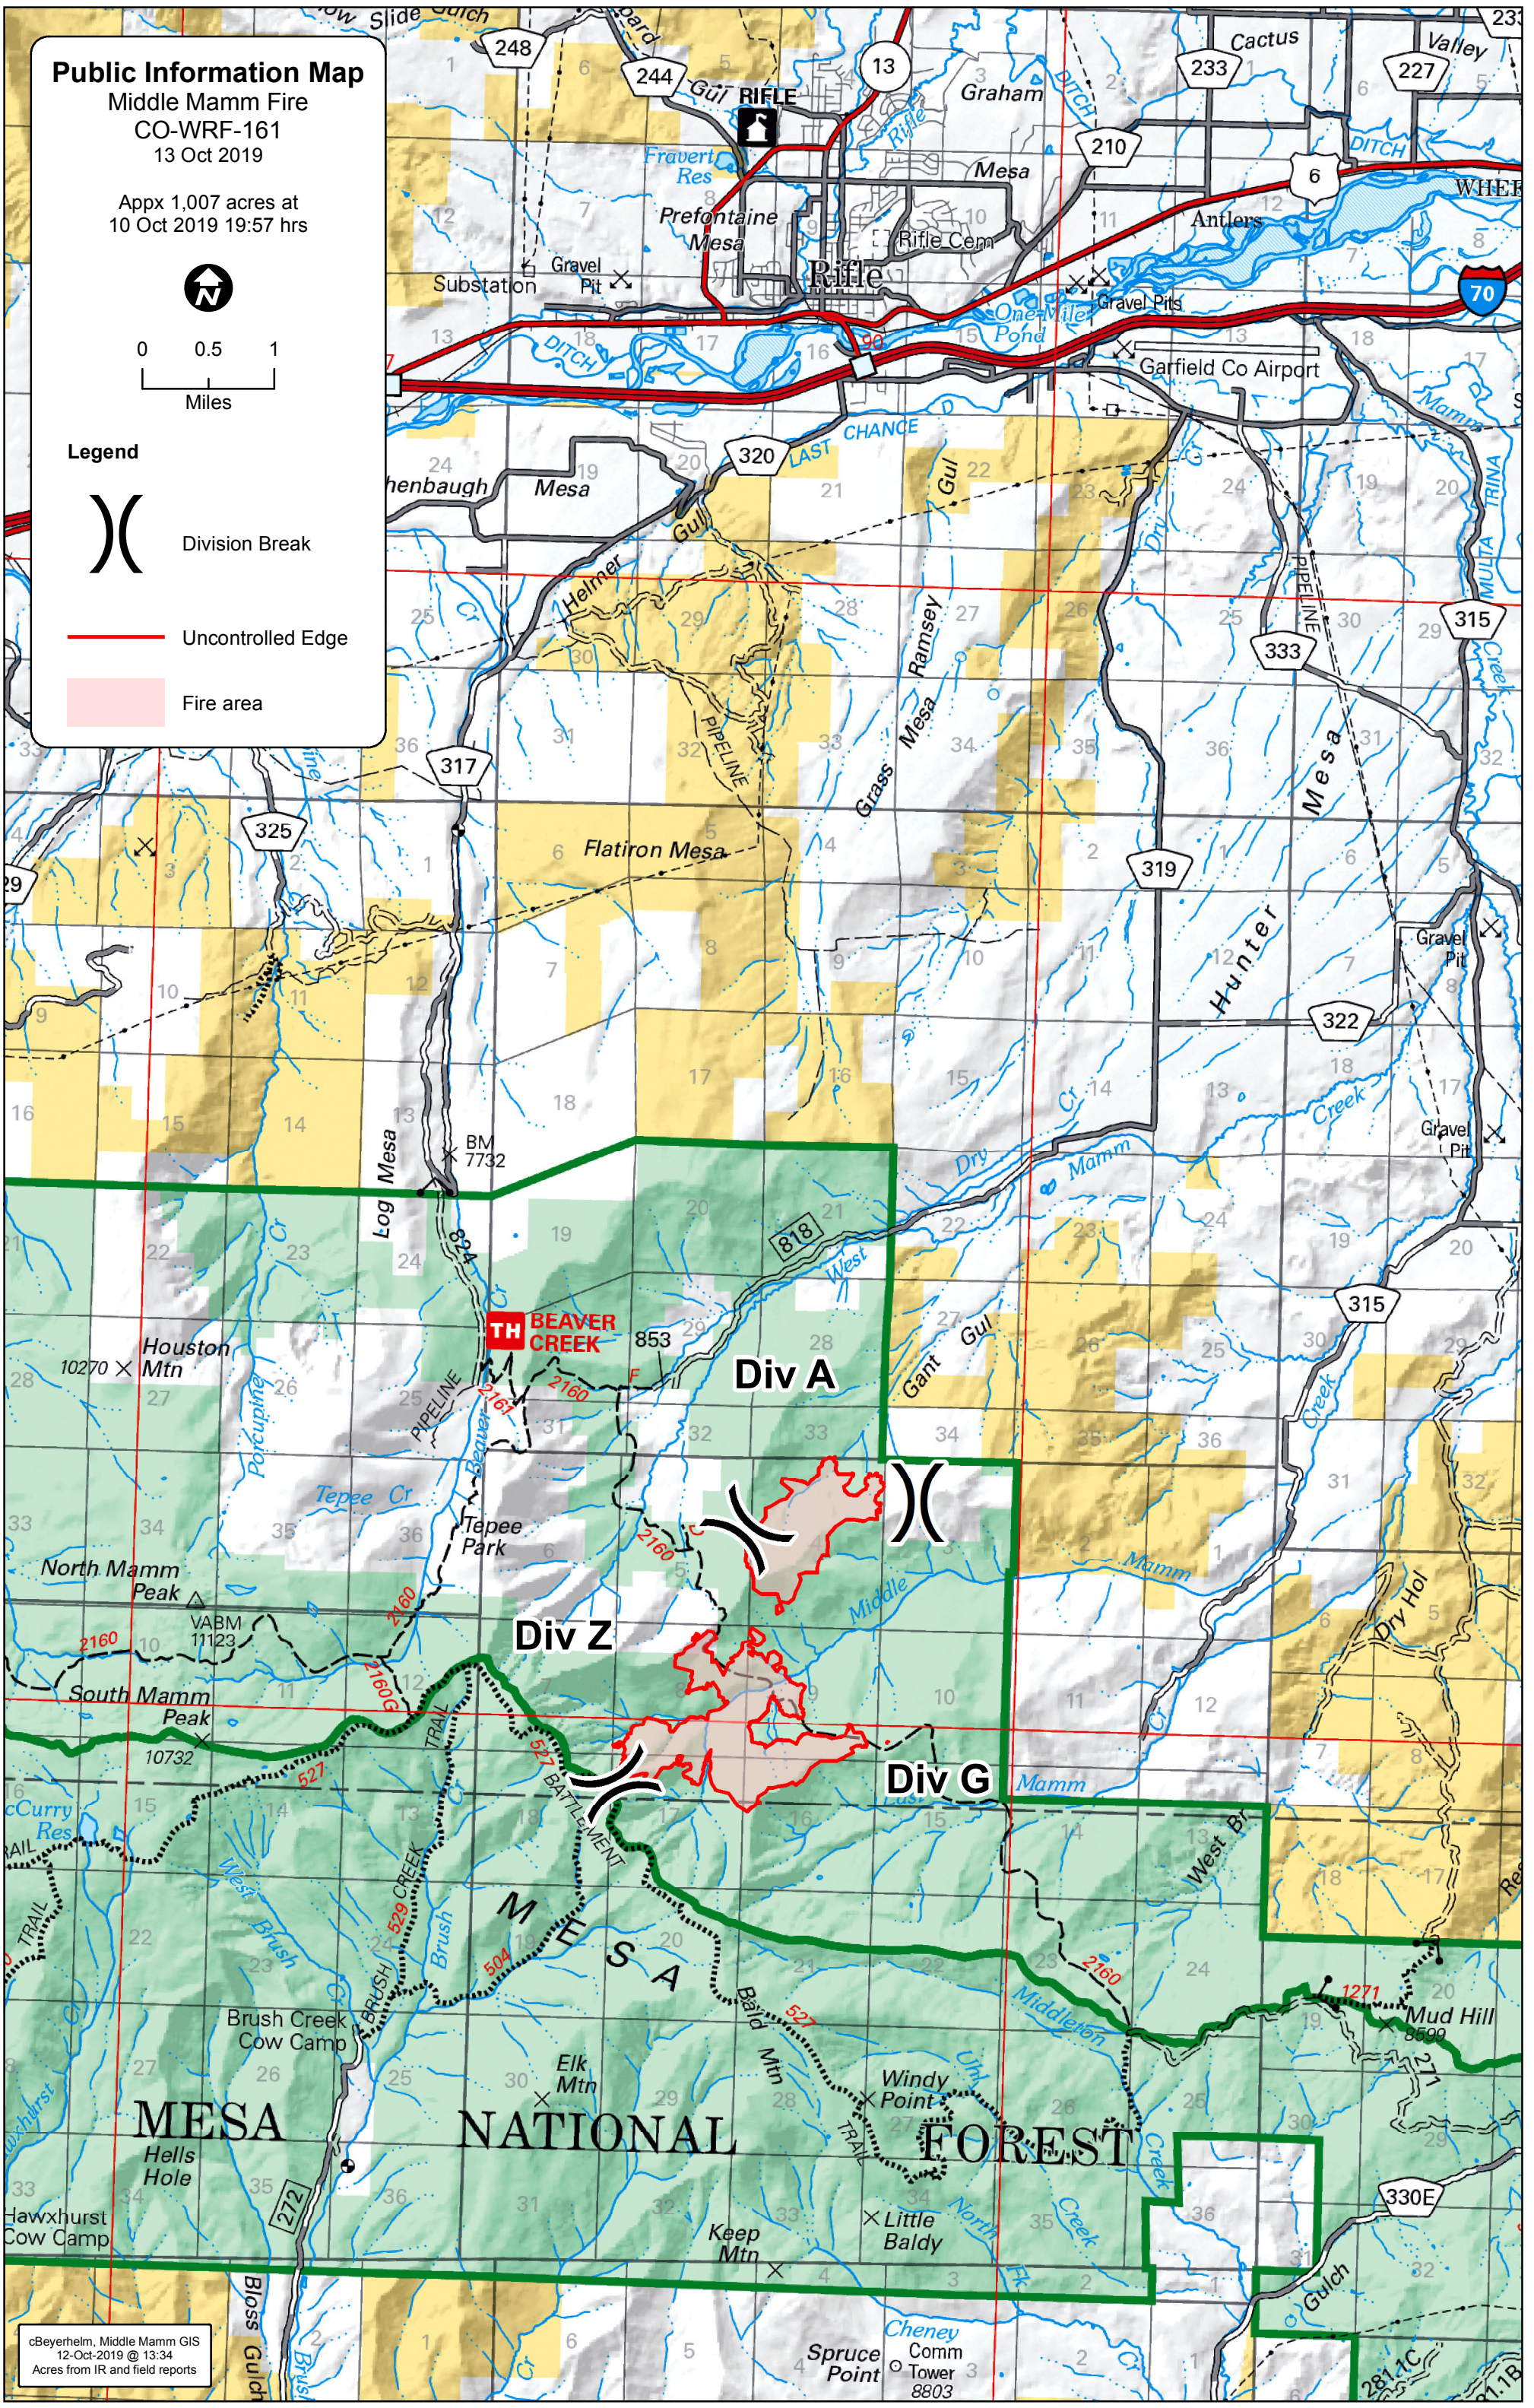

Public Information Map

Middle Mamm Fire
CO-WRF-161
13 Oct 2019

Appx 1,007 acres at
10 Oct 2019 19:57 hrs

Legend

Division Break

Uncontrolled Edge

Fire area

cbeyerhelm, Middle Mamm GIS
12-Oct-2019 @ 13:34
Acres from IR and field reports