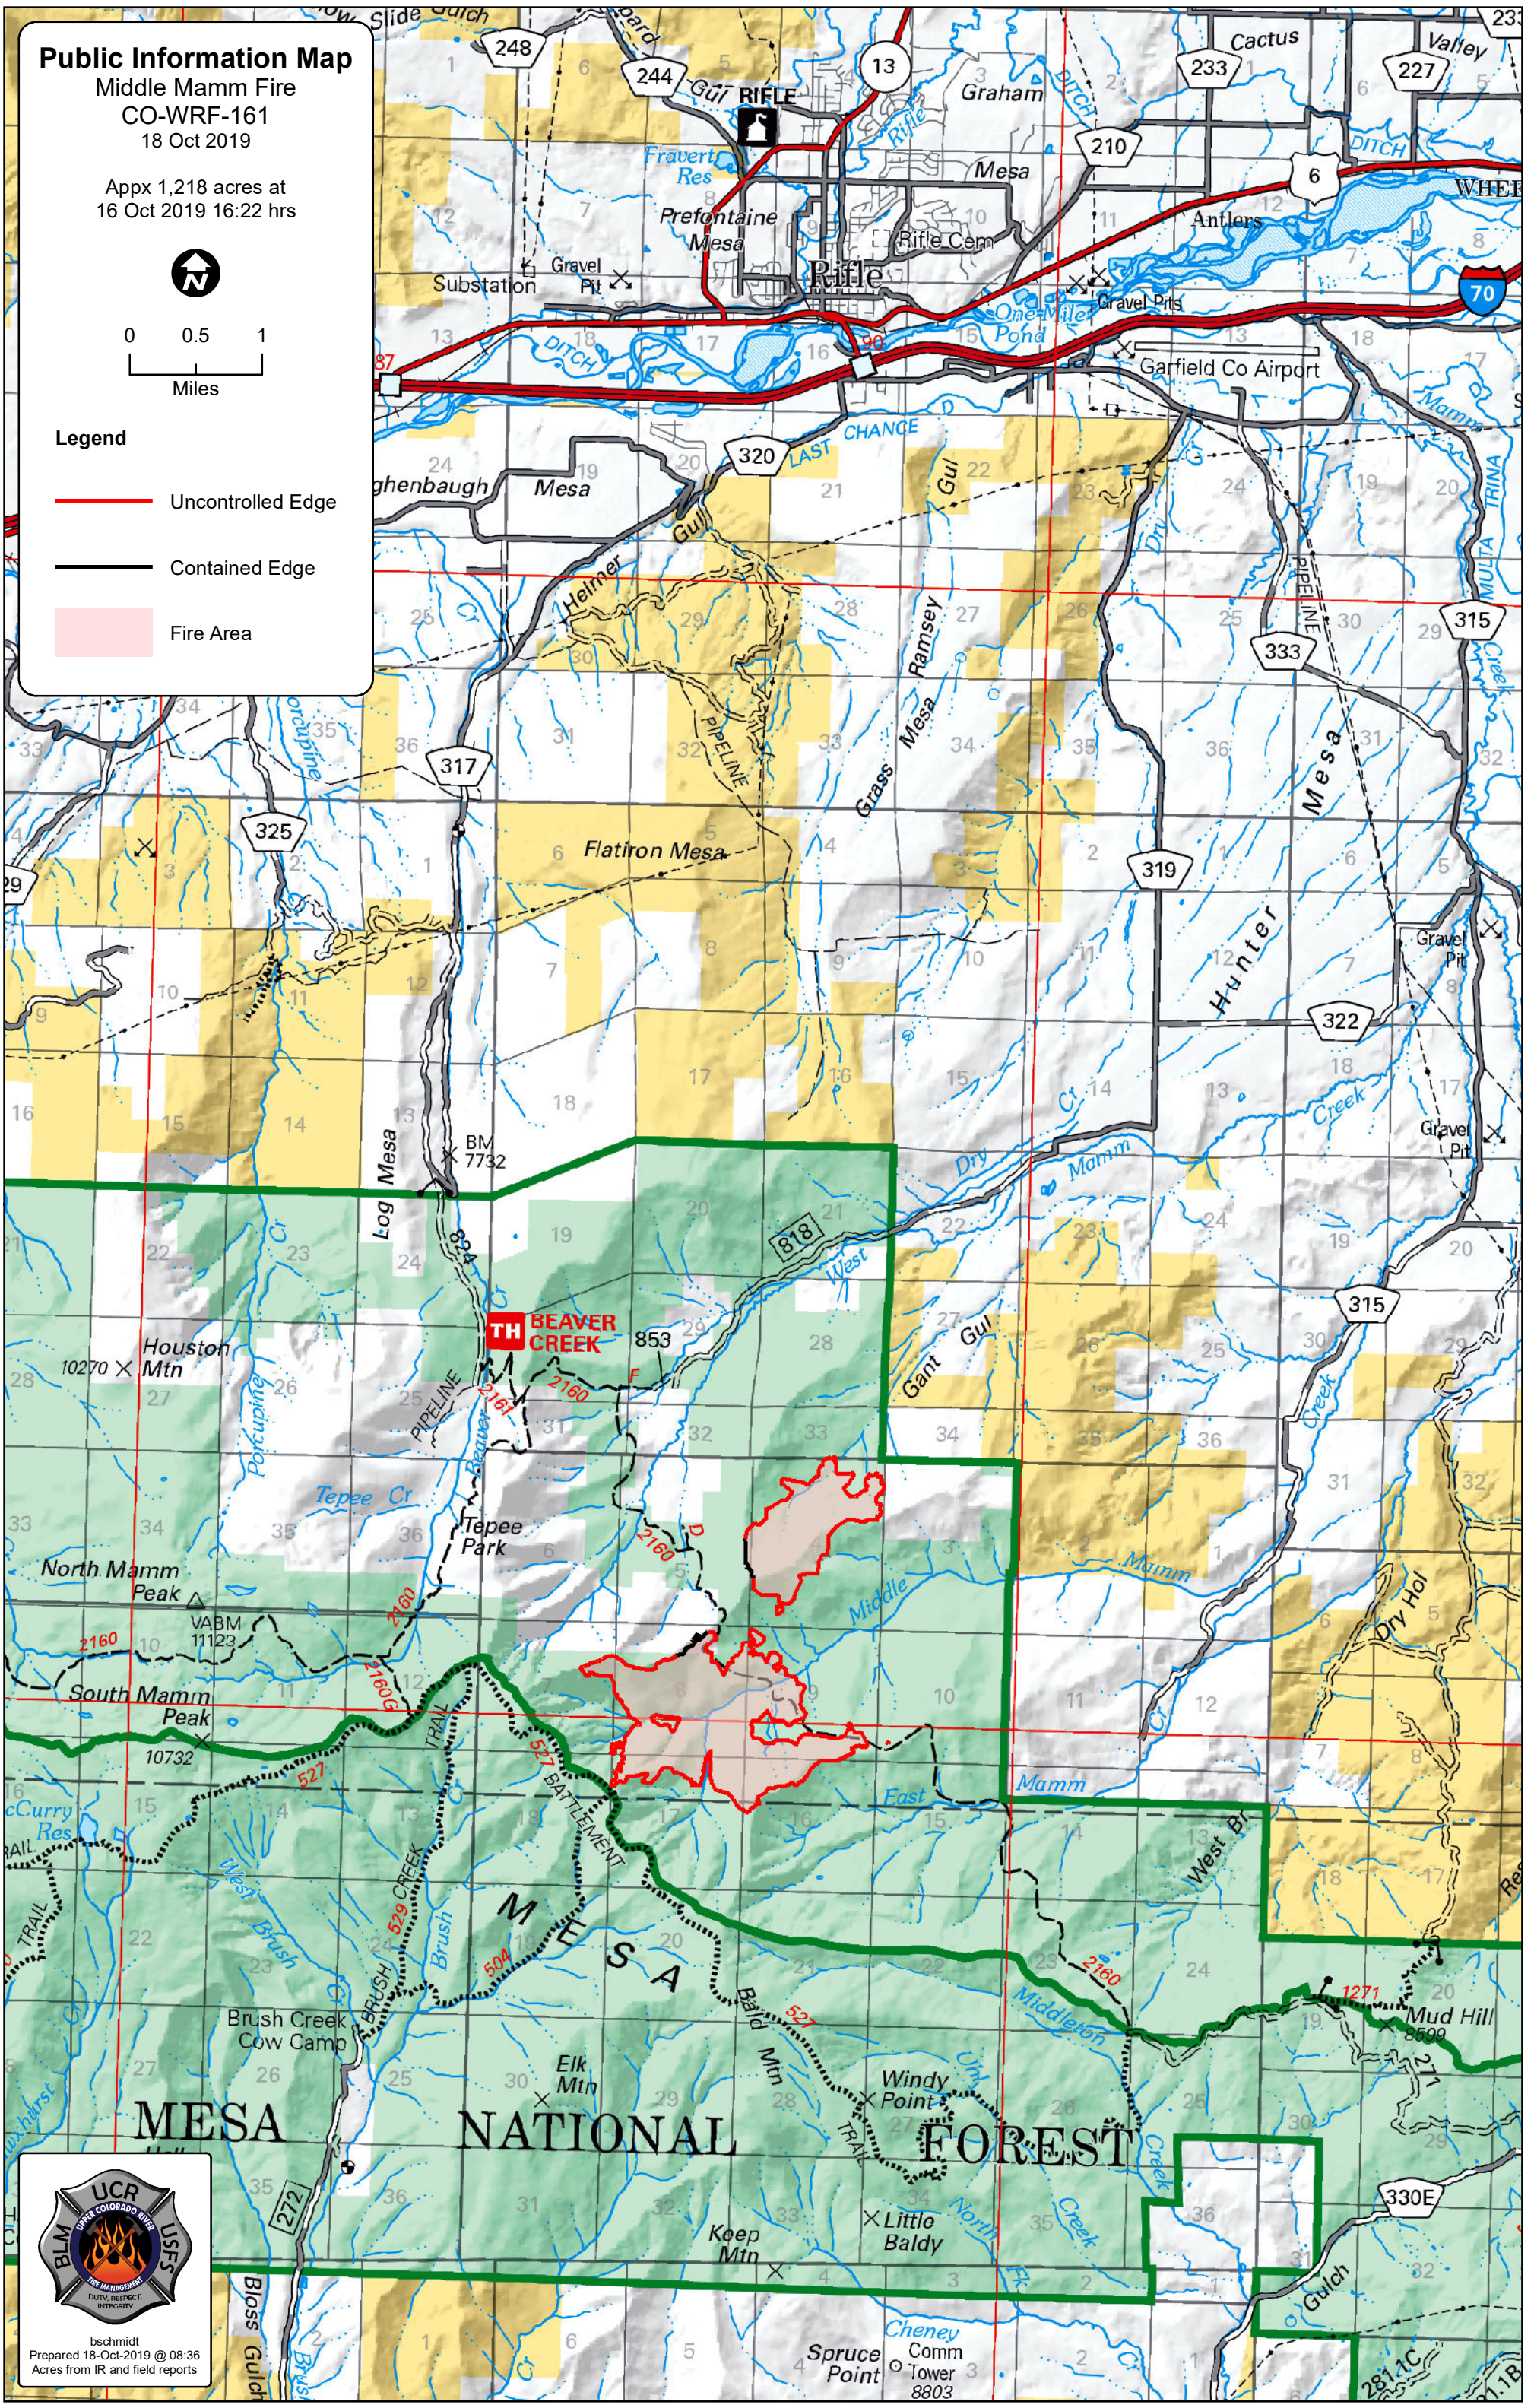

Public Information Map

Middle Mamm Fire
CO-WRF-161
18 Oct 2019

Appx 1,218 acres at
16 Oct 2019 16:22 hrs

Legend

- Uncontrolled Edge
- Contained Edge
- Fire Area

TH BEAVER CREEK

MESA NATIONAL FOREST

bschmidt
Prepared 18-Oct-2019 @ 08:36
Acres from IR and field reports