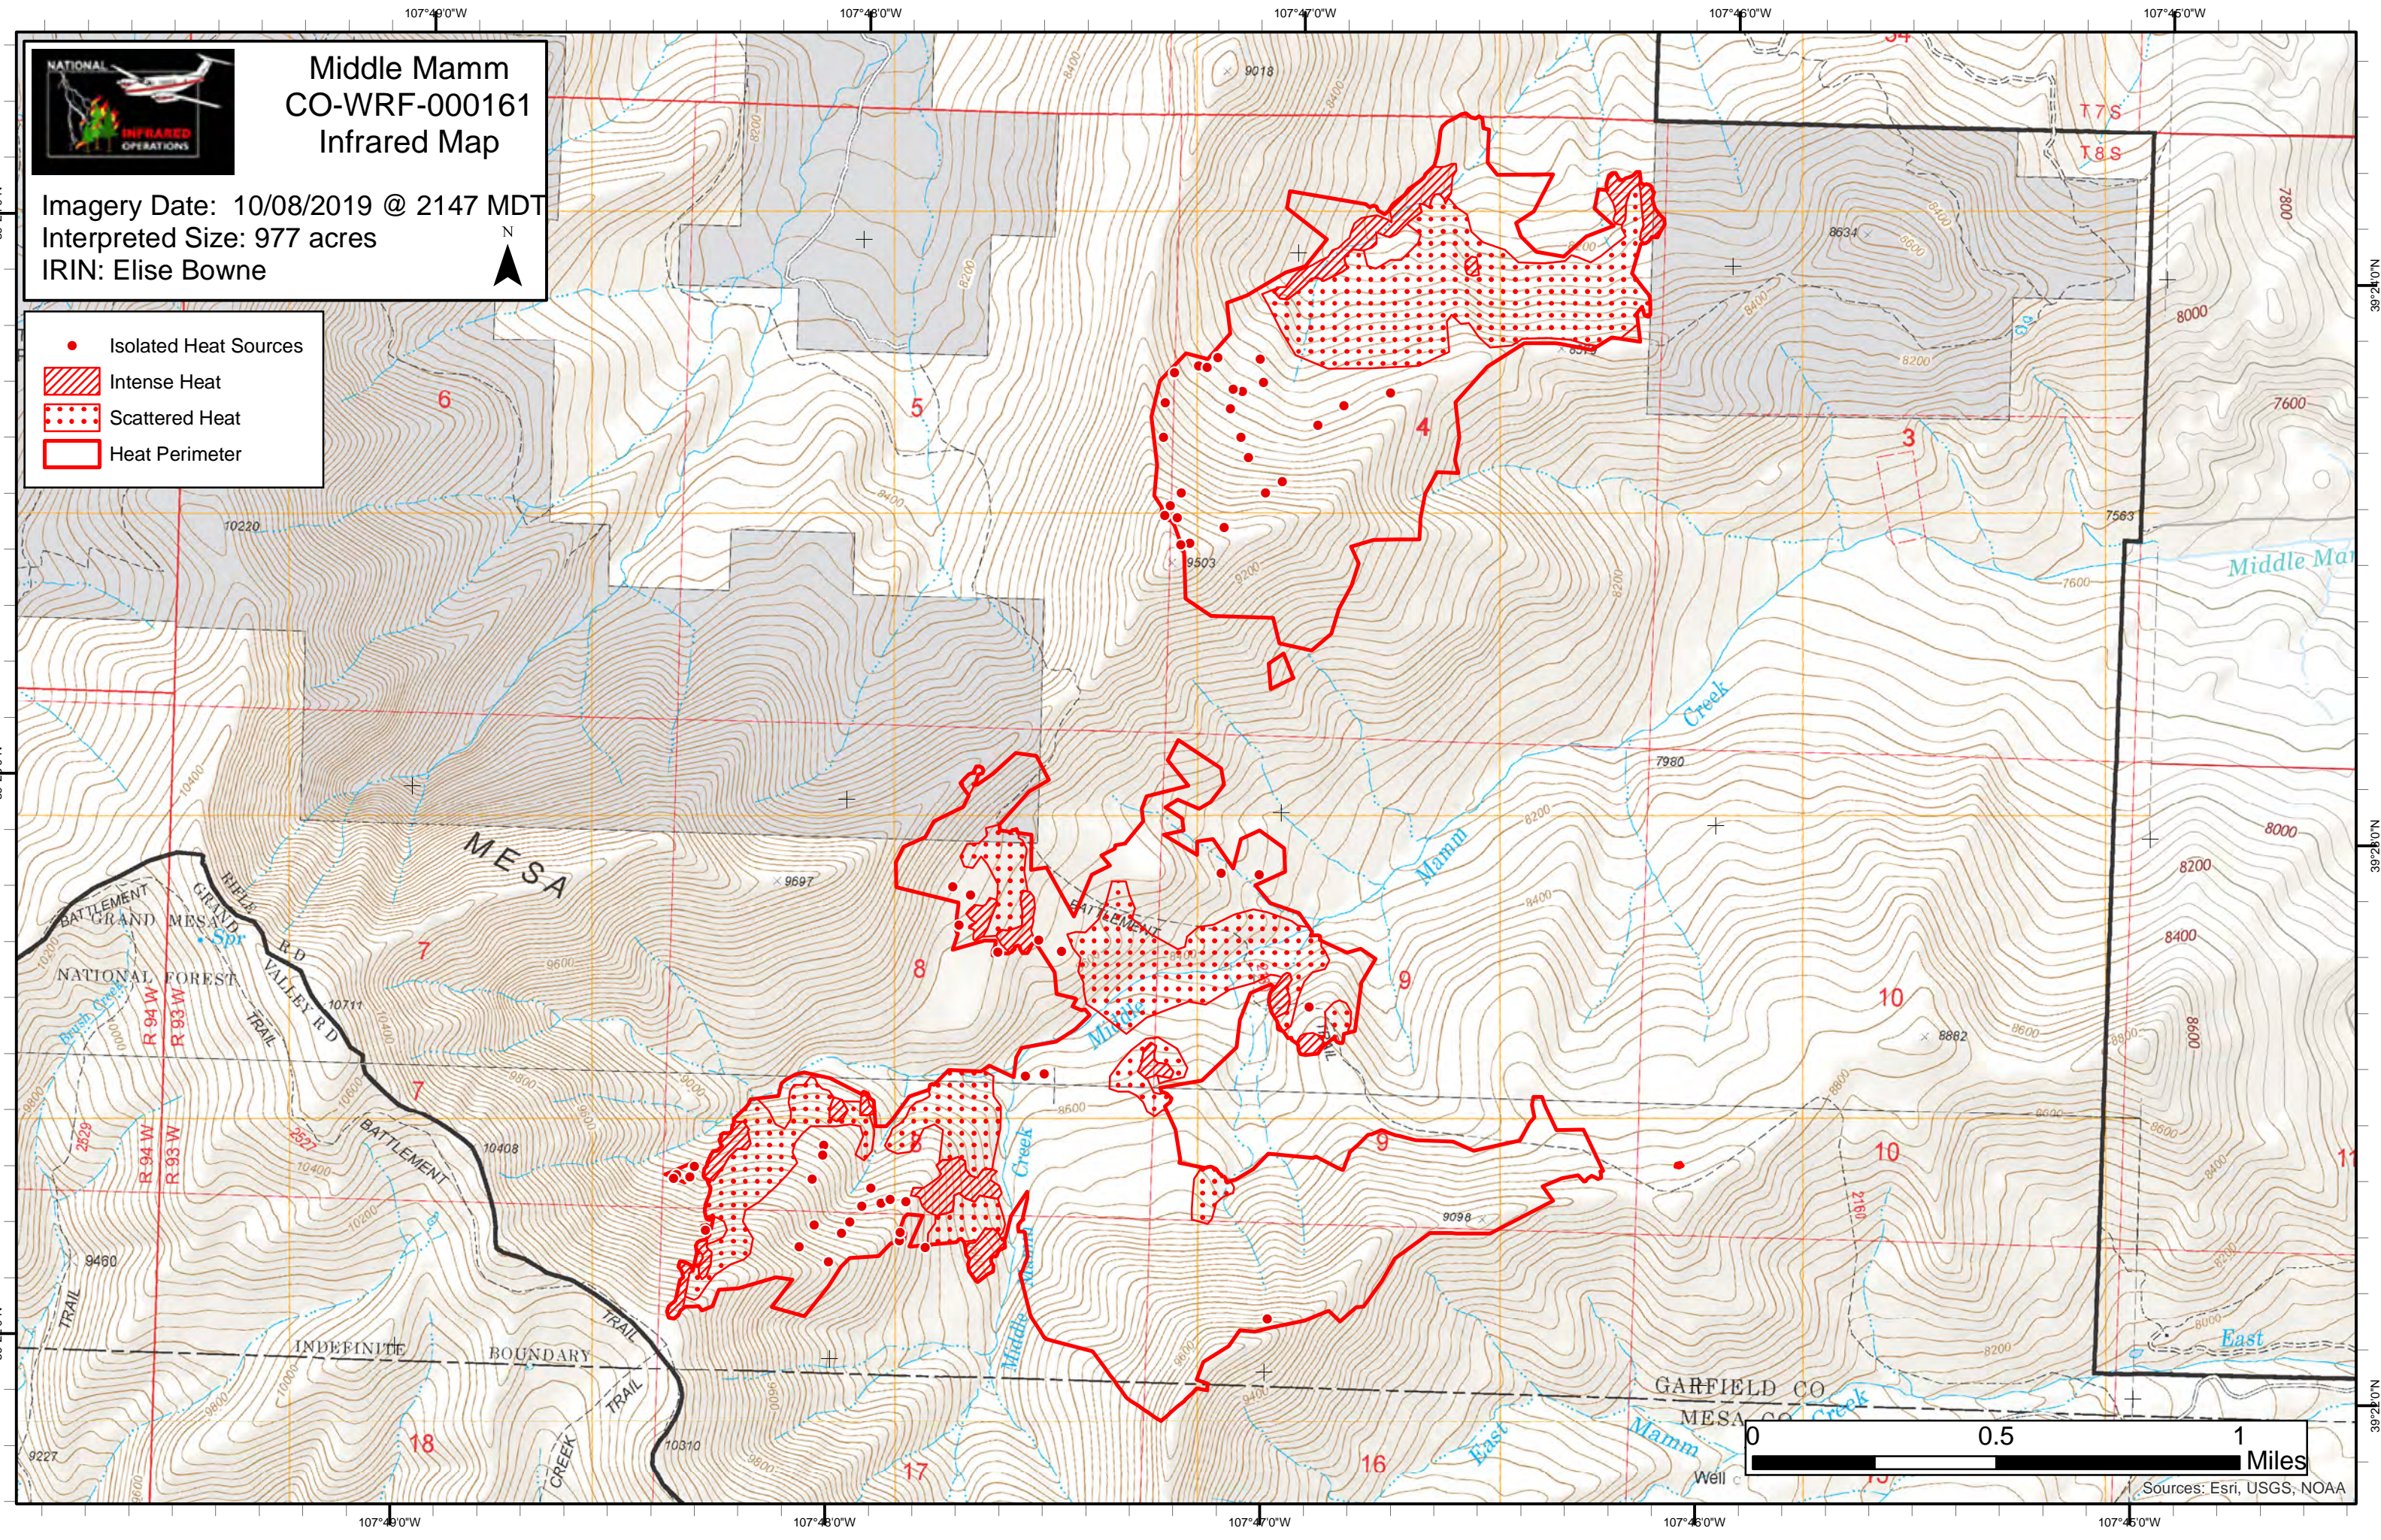

**Middle Mamm
CO-WRF-000161
Infrared Map**

Imagery Date: 10/08/2019 @ 2147 MDT
 Interpreted Size: 977 acres
 IRIN: Elise Bowne

- Isolated Heat Sources
- Intense Heat
- Scattered Heat
- Heat Perimeter

Sources: Esri, USGS, NOAA