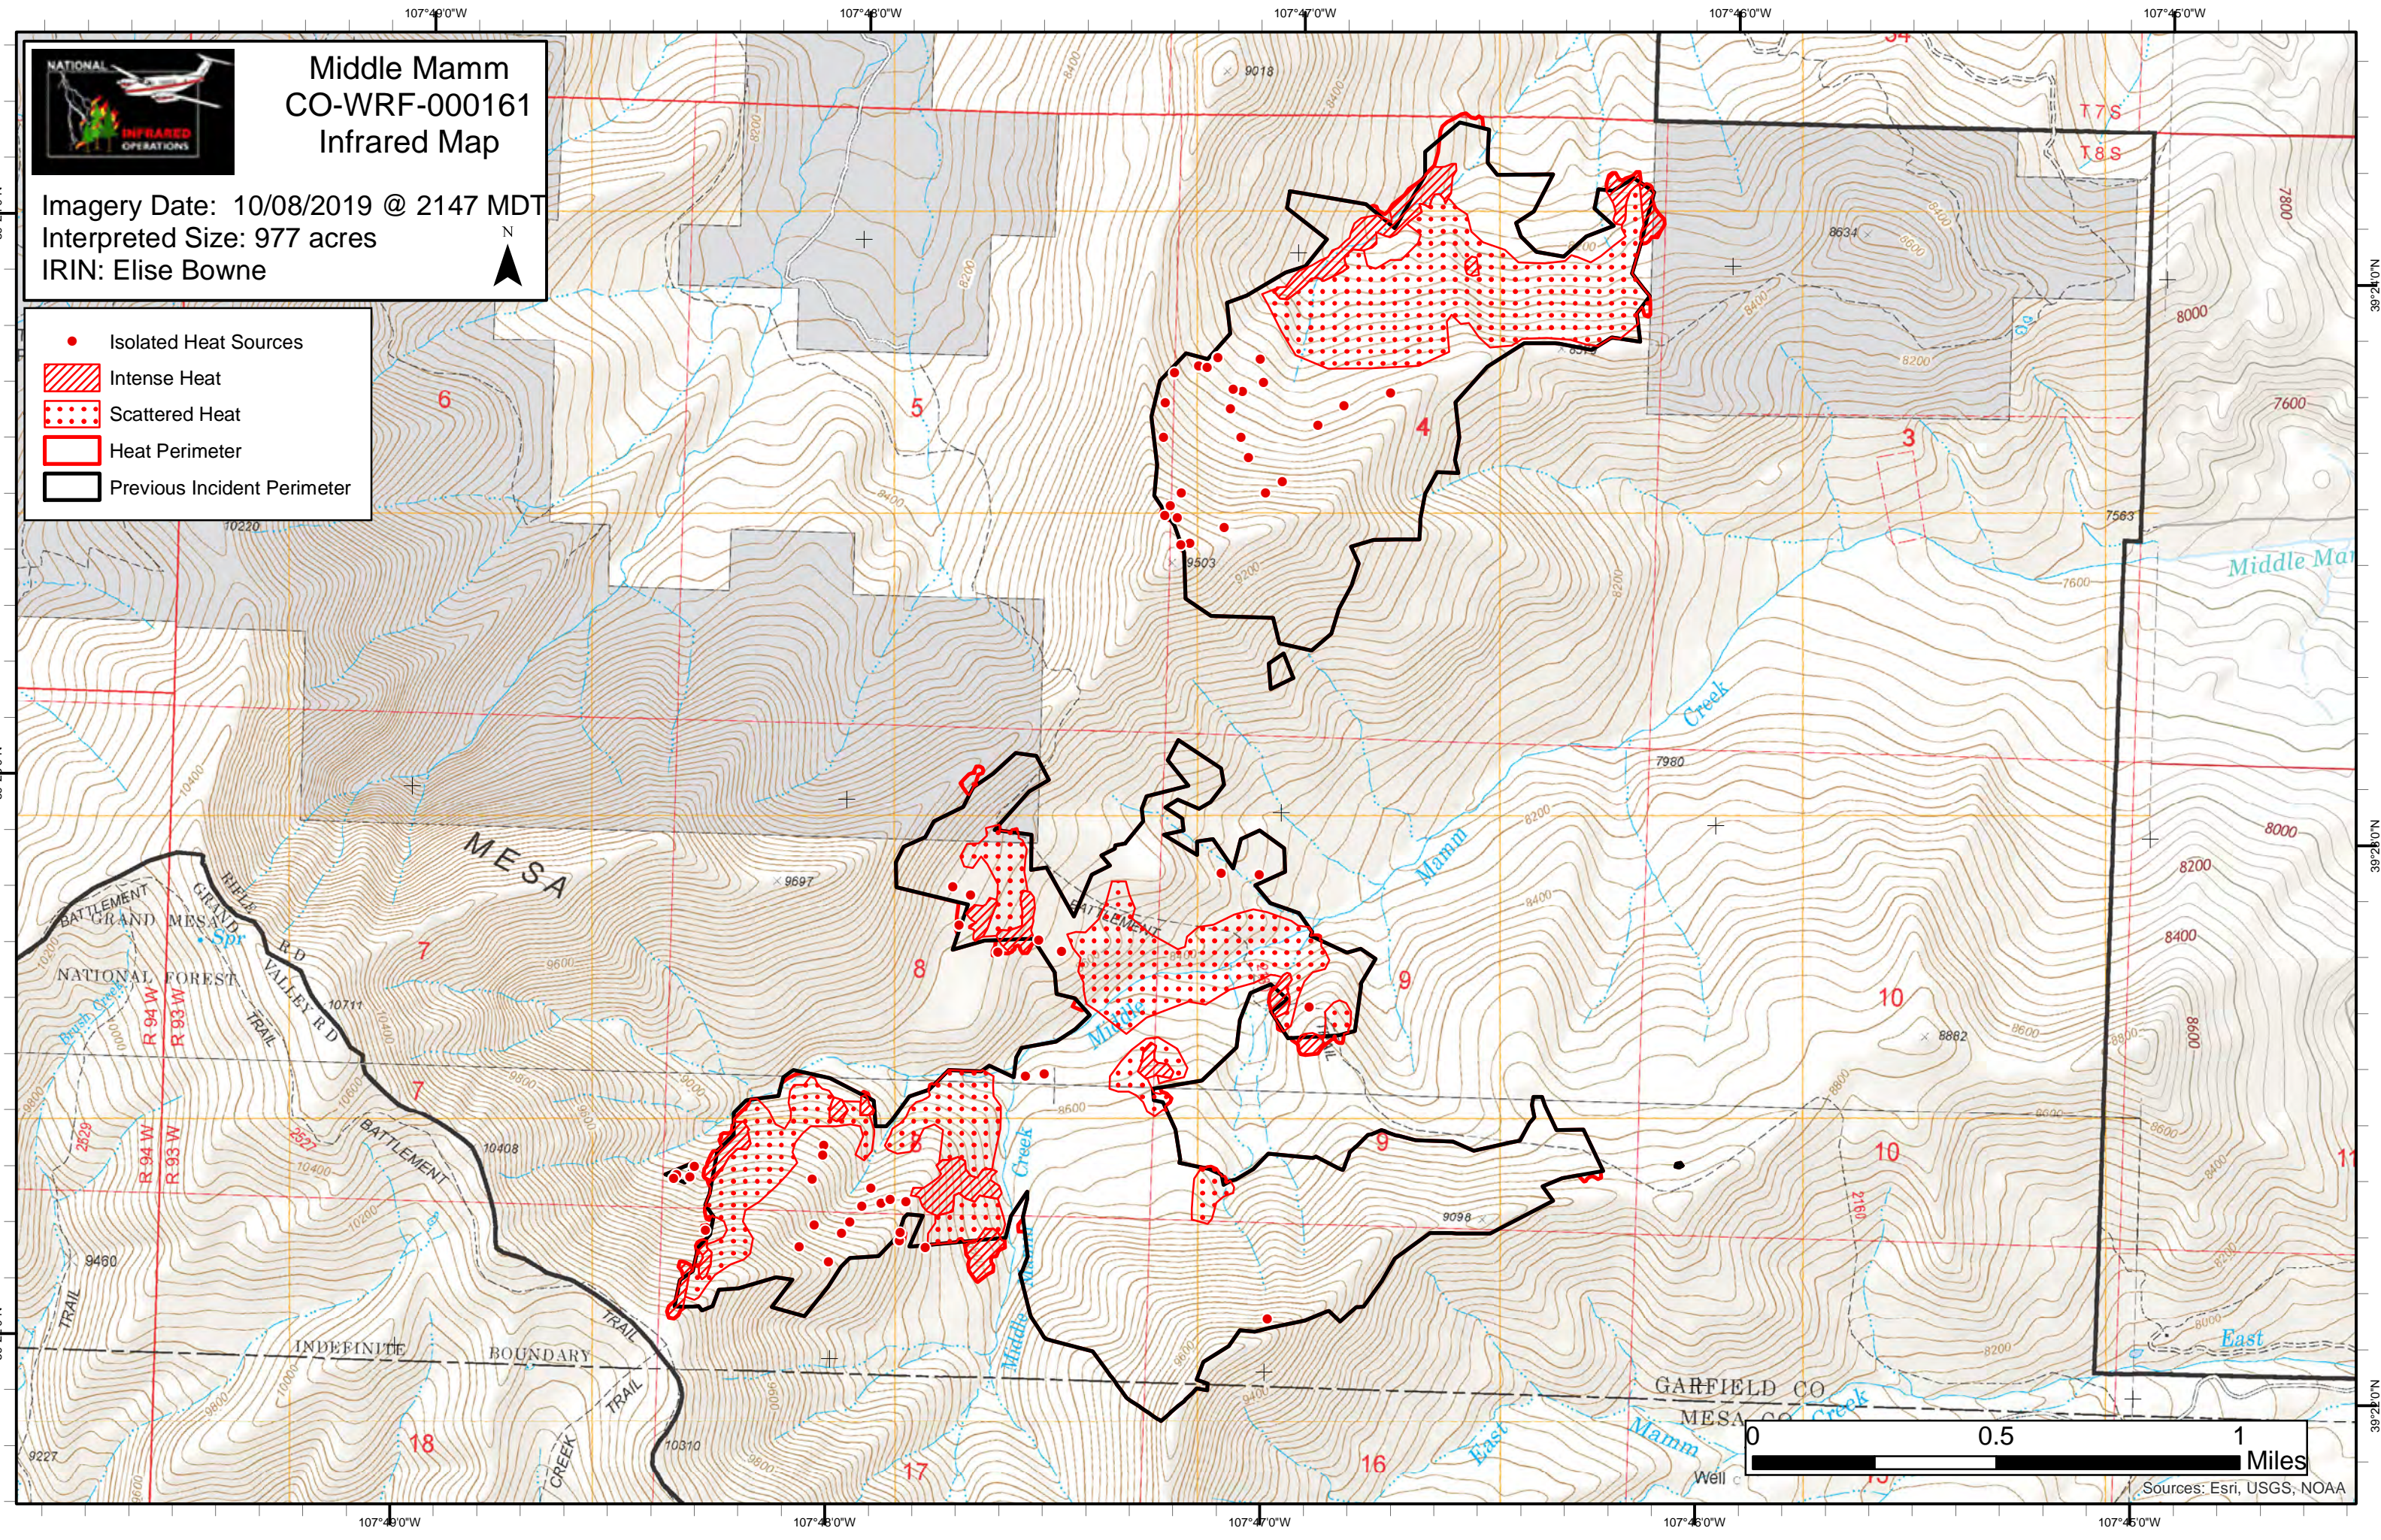

**Middle Mamm**  
**CO-WRF-000161**  
**Infrared Map**

Imagery Date: 10/08/2019 @ 2147 MDT  
 Interpreted Size: 977 acres  
 IRIN: Elise Bowne

- Isolated Heat Sources
- Intense Heat
- Scattered Heat
- Heat Perimeter
- Previous Incident Perimeter

Sources: Esri, USGS, NOAA