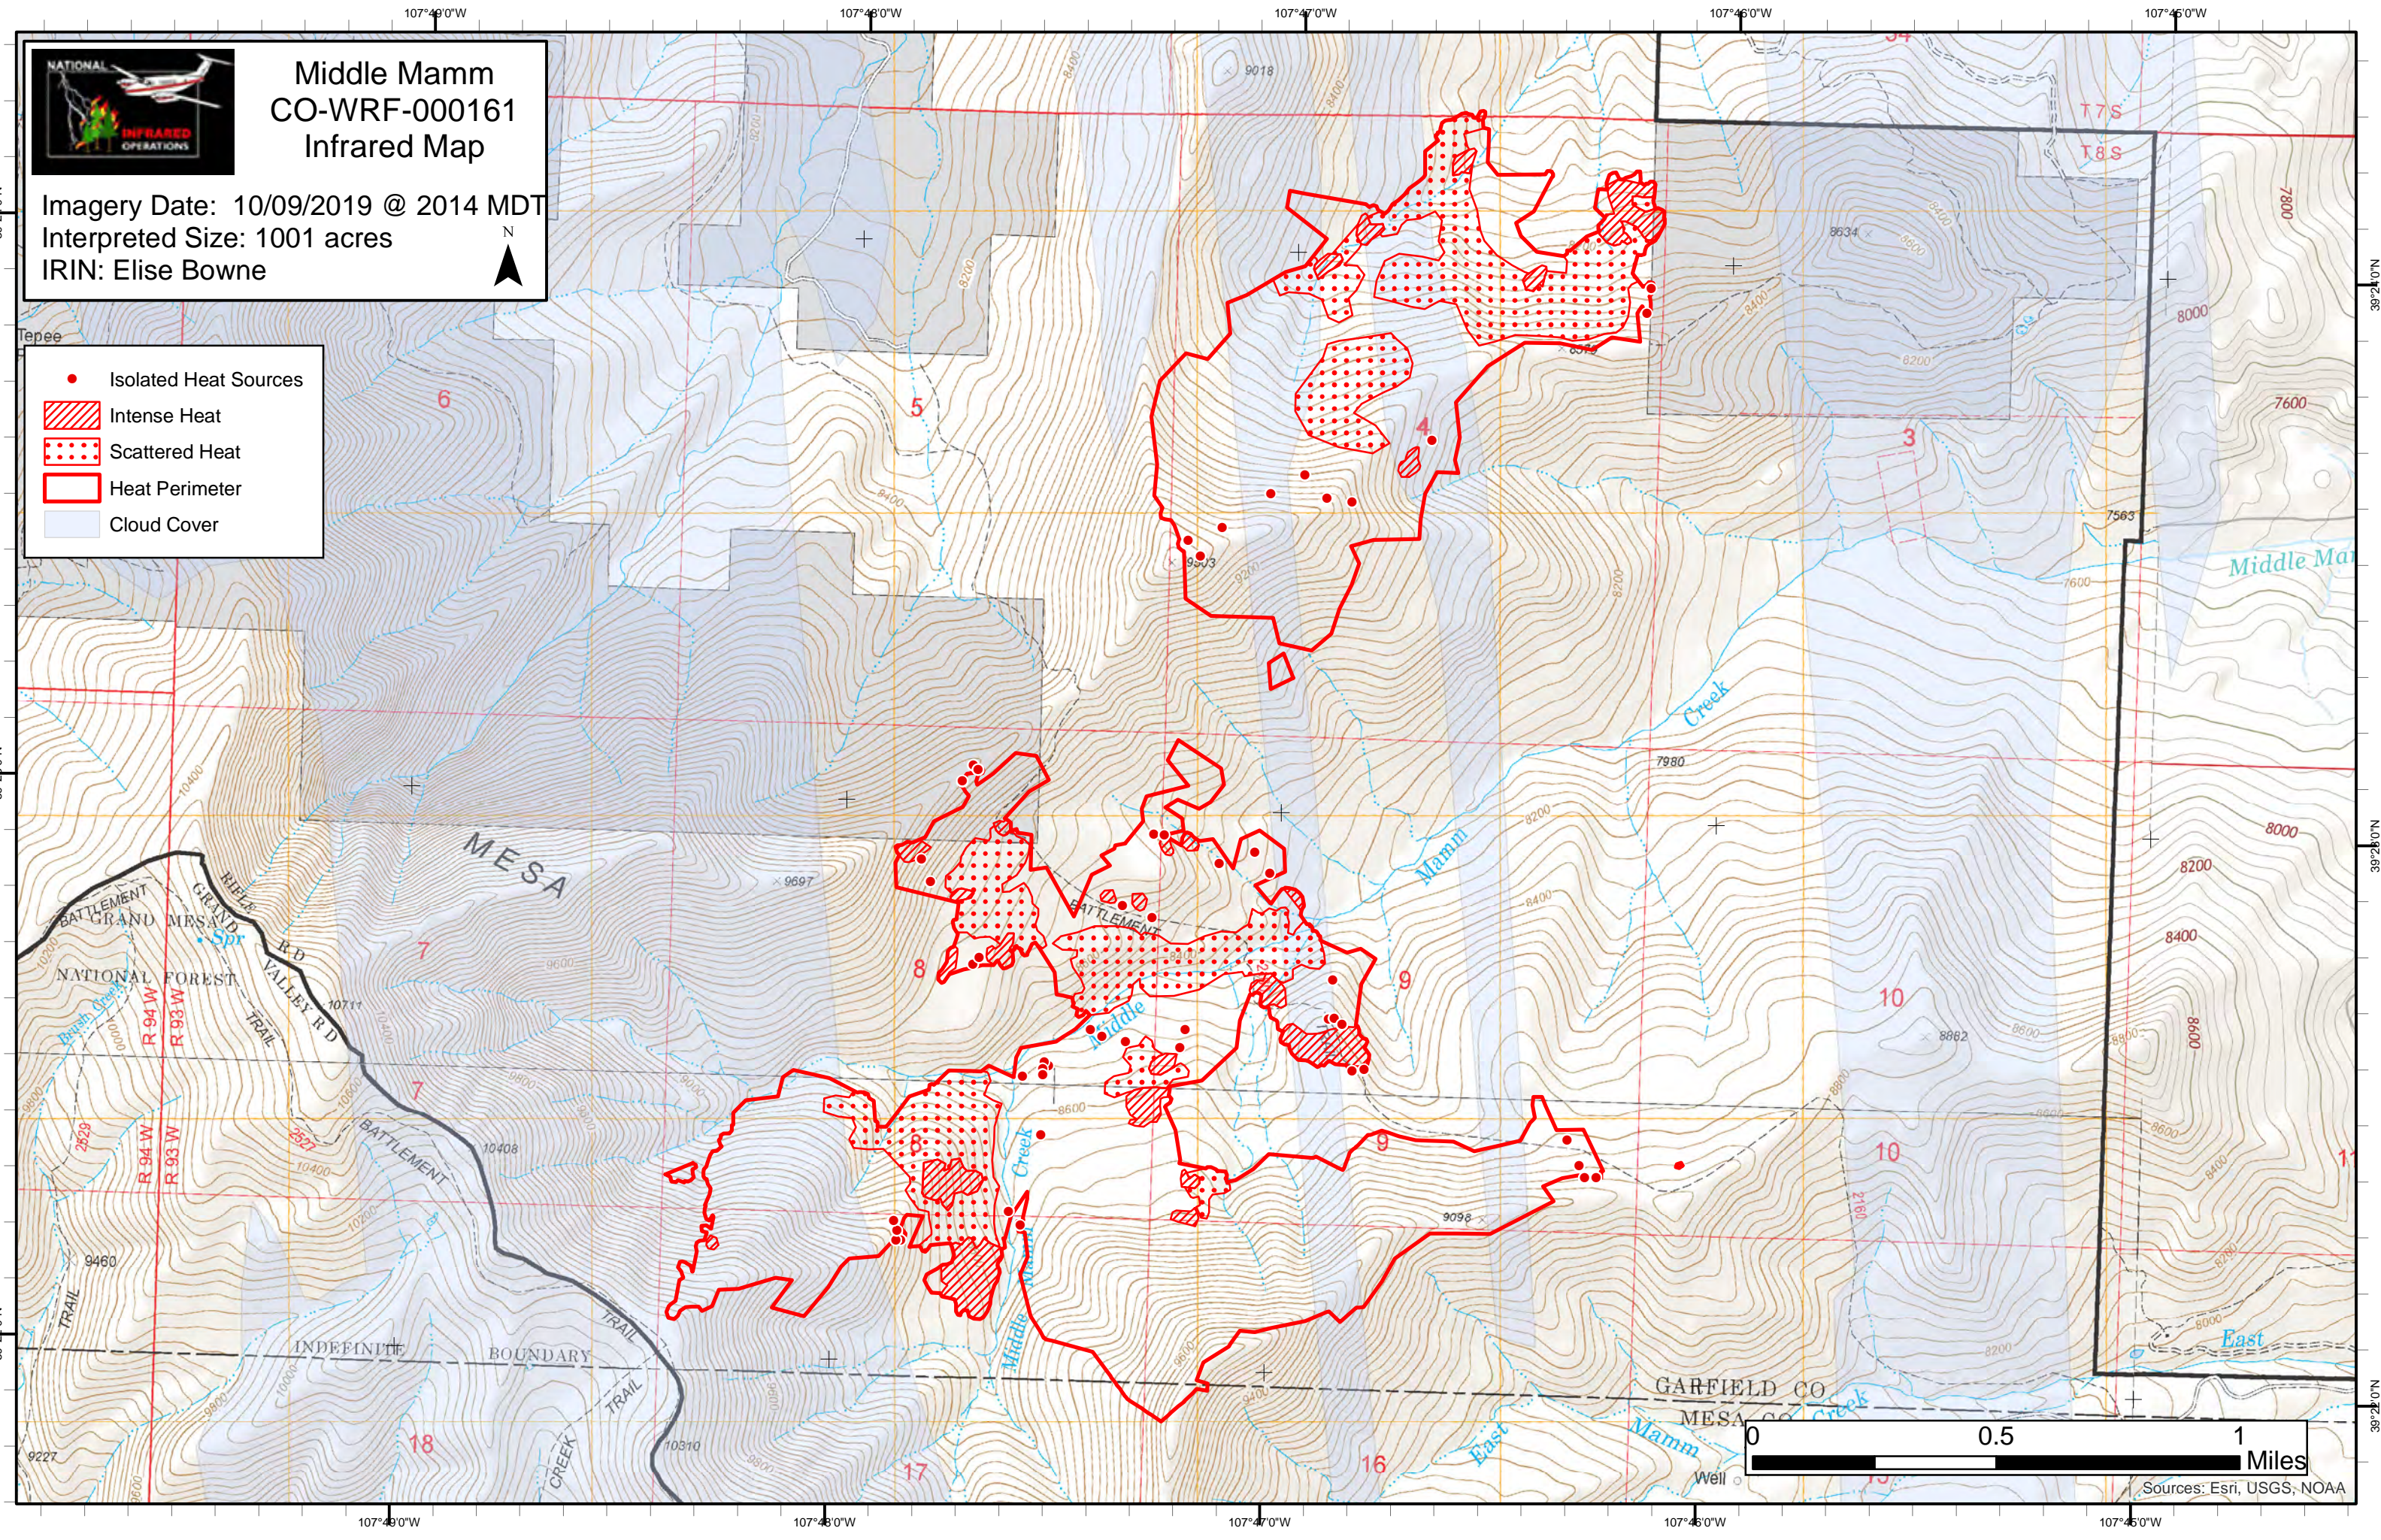

**Middle Mamm
CO-WRF-000161
Infrared Map**

Imagery Date: 10/09/2019 @ 2014 MDT
 Interpreted Size: 1001 acres
 IRIN: Elise Bowne

- Isolated Heat Sources
- Intense Heat
- Scattered Heat
- Heat Perimeter
- Cloud Cover

Sources: Esri, USGS, NOAA