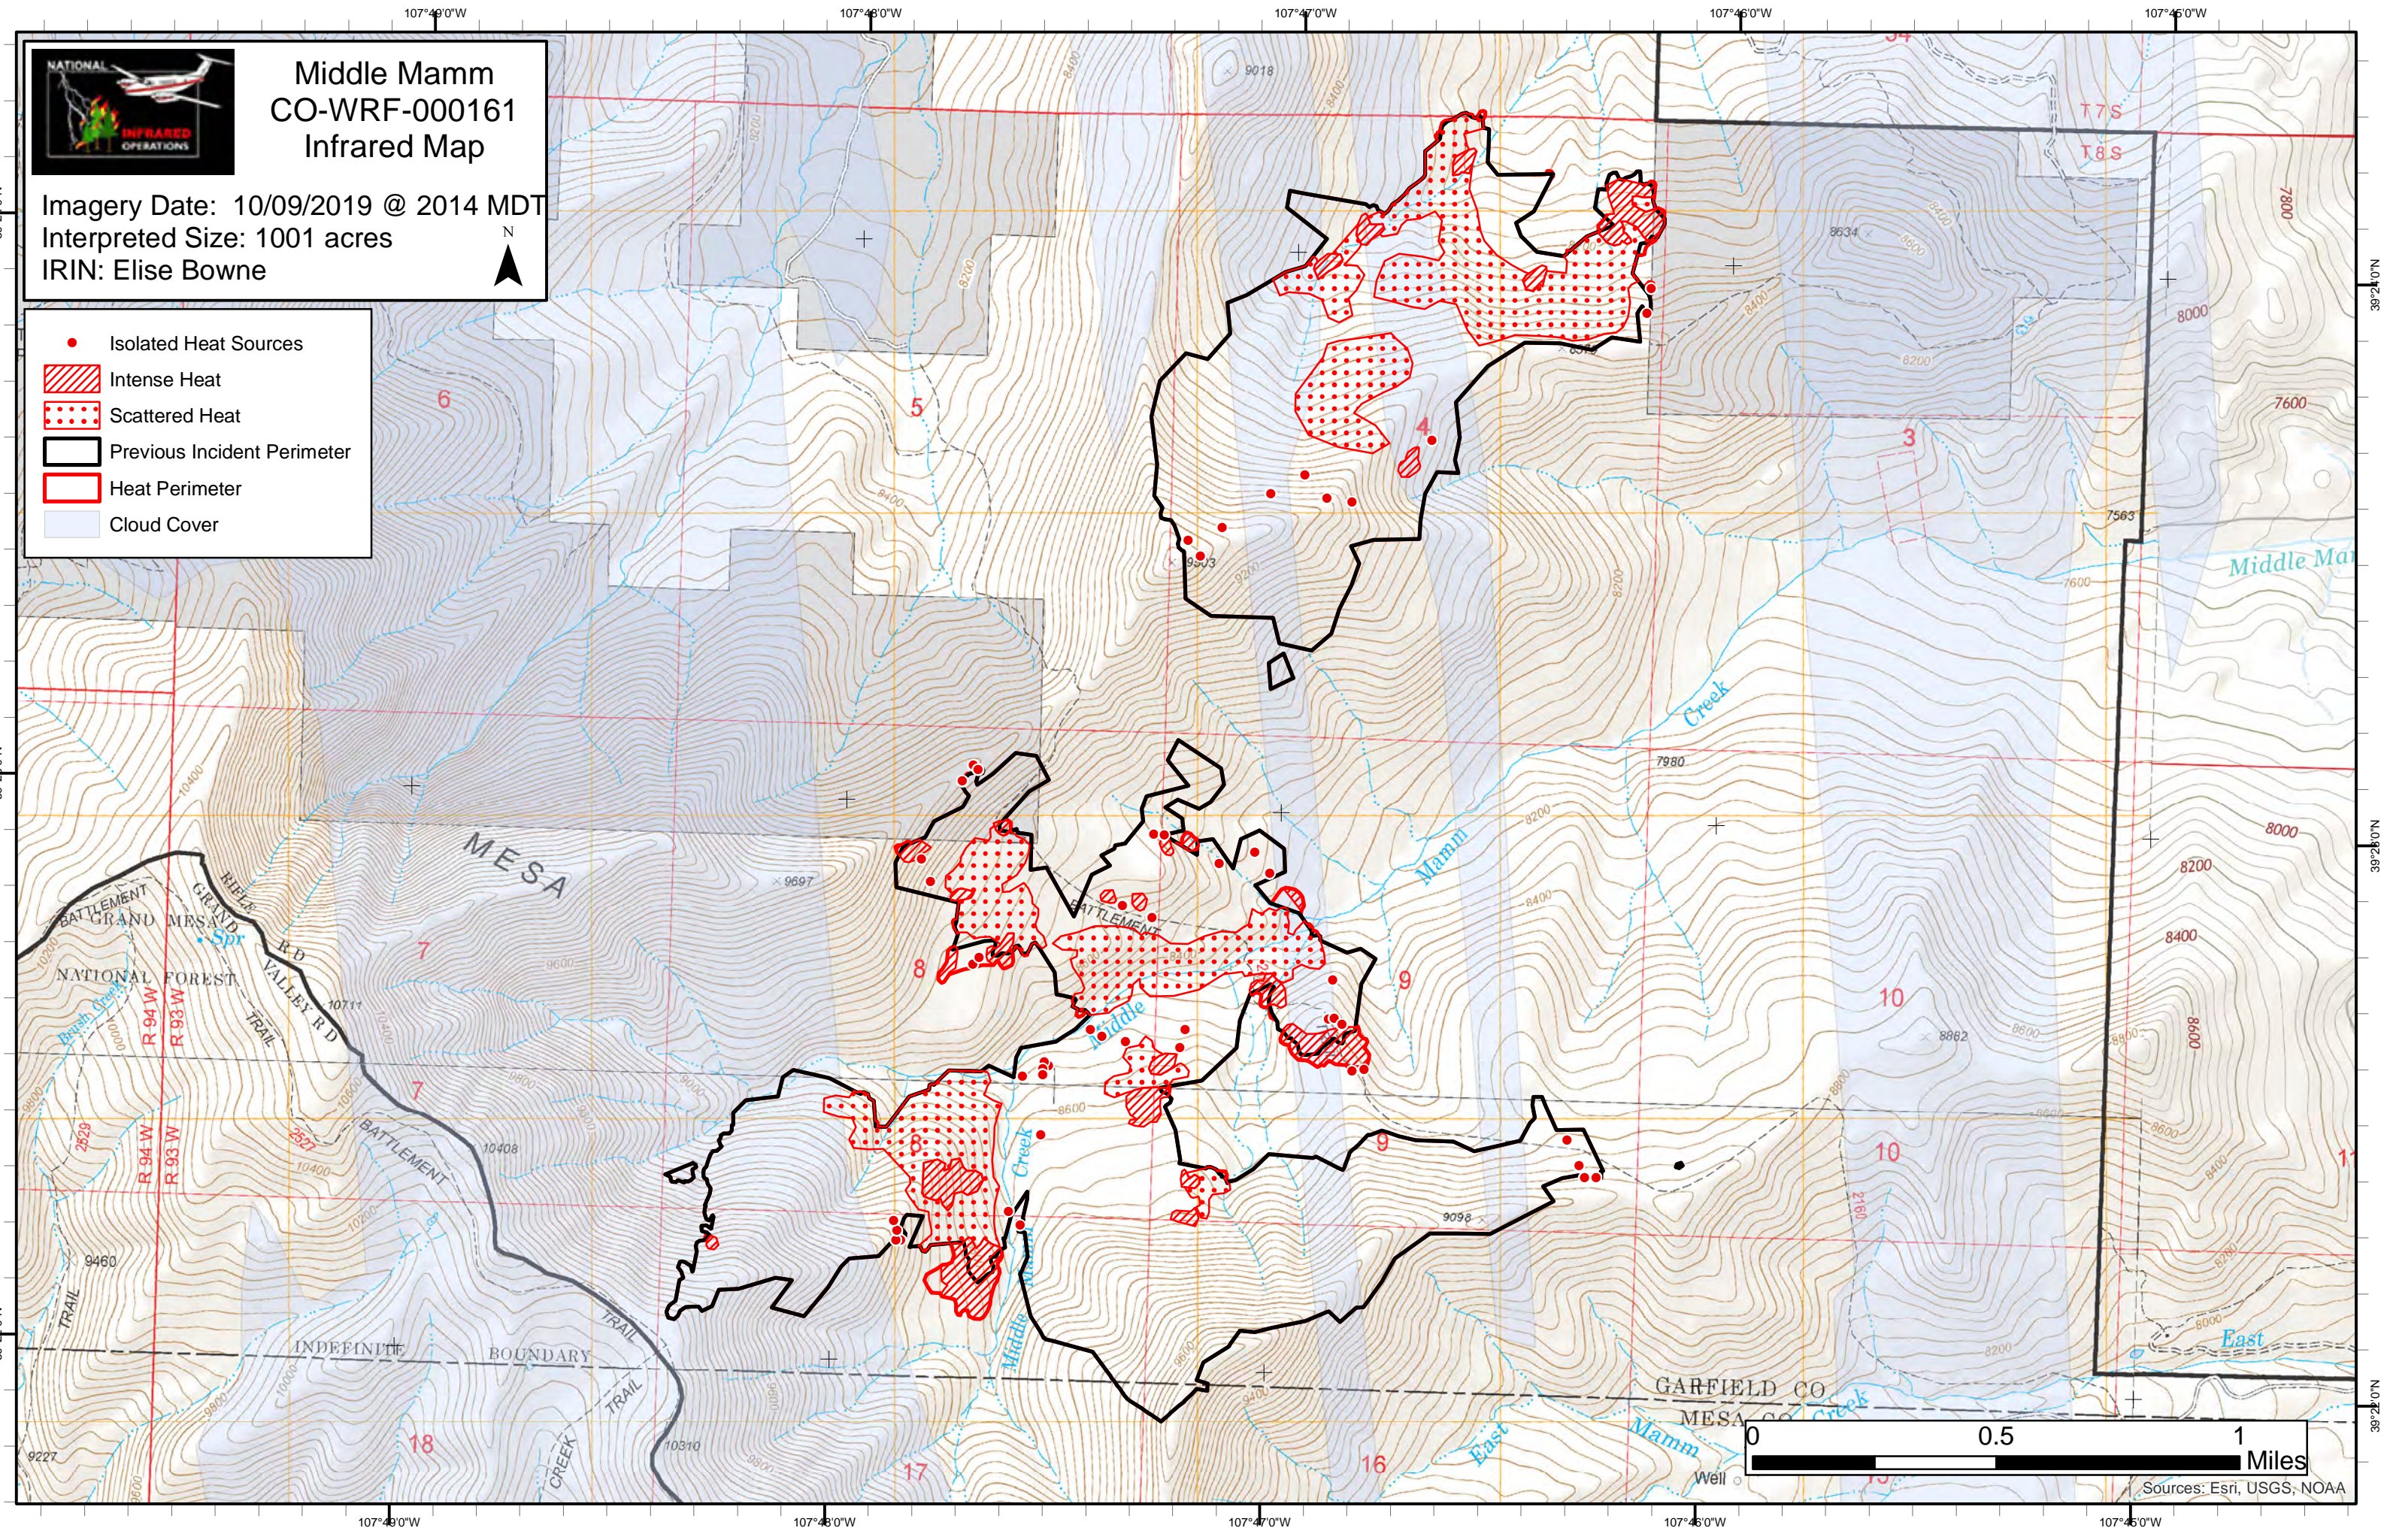

**Middle Mamm
CO-WRF-000161
Infrared Map**

Imagery Date: 10/09/2019 @ 2014 MDT
 Interpreted Size: 1001 acres
 IRIN: Elise Bowne

- Isolated Heat Sources
- Intense Heat
- Scattered Heat
- Previous Incident Perimeter
- Heat Perimeter
- Cloud Cover

Sources: Esri, USGS, NOAA