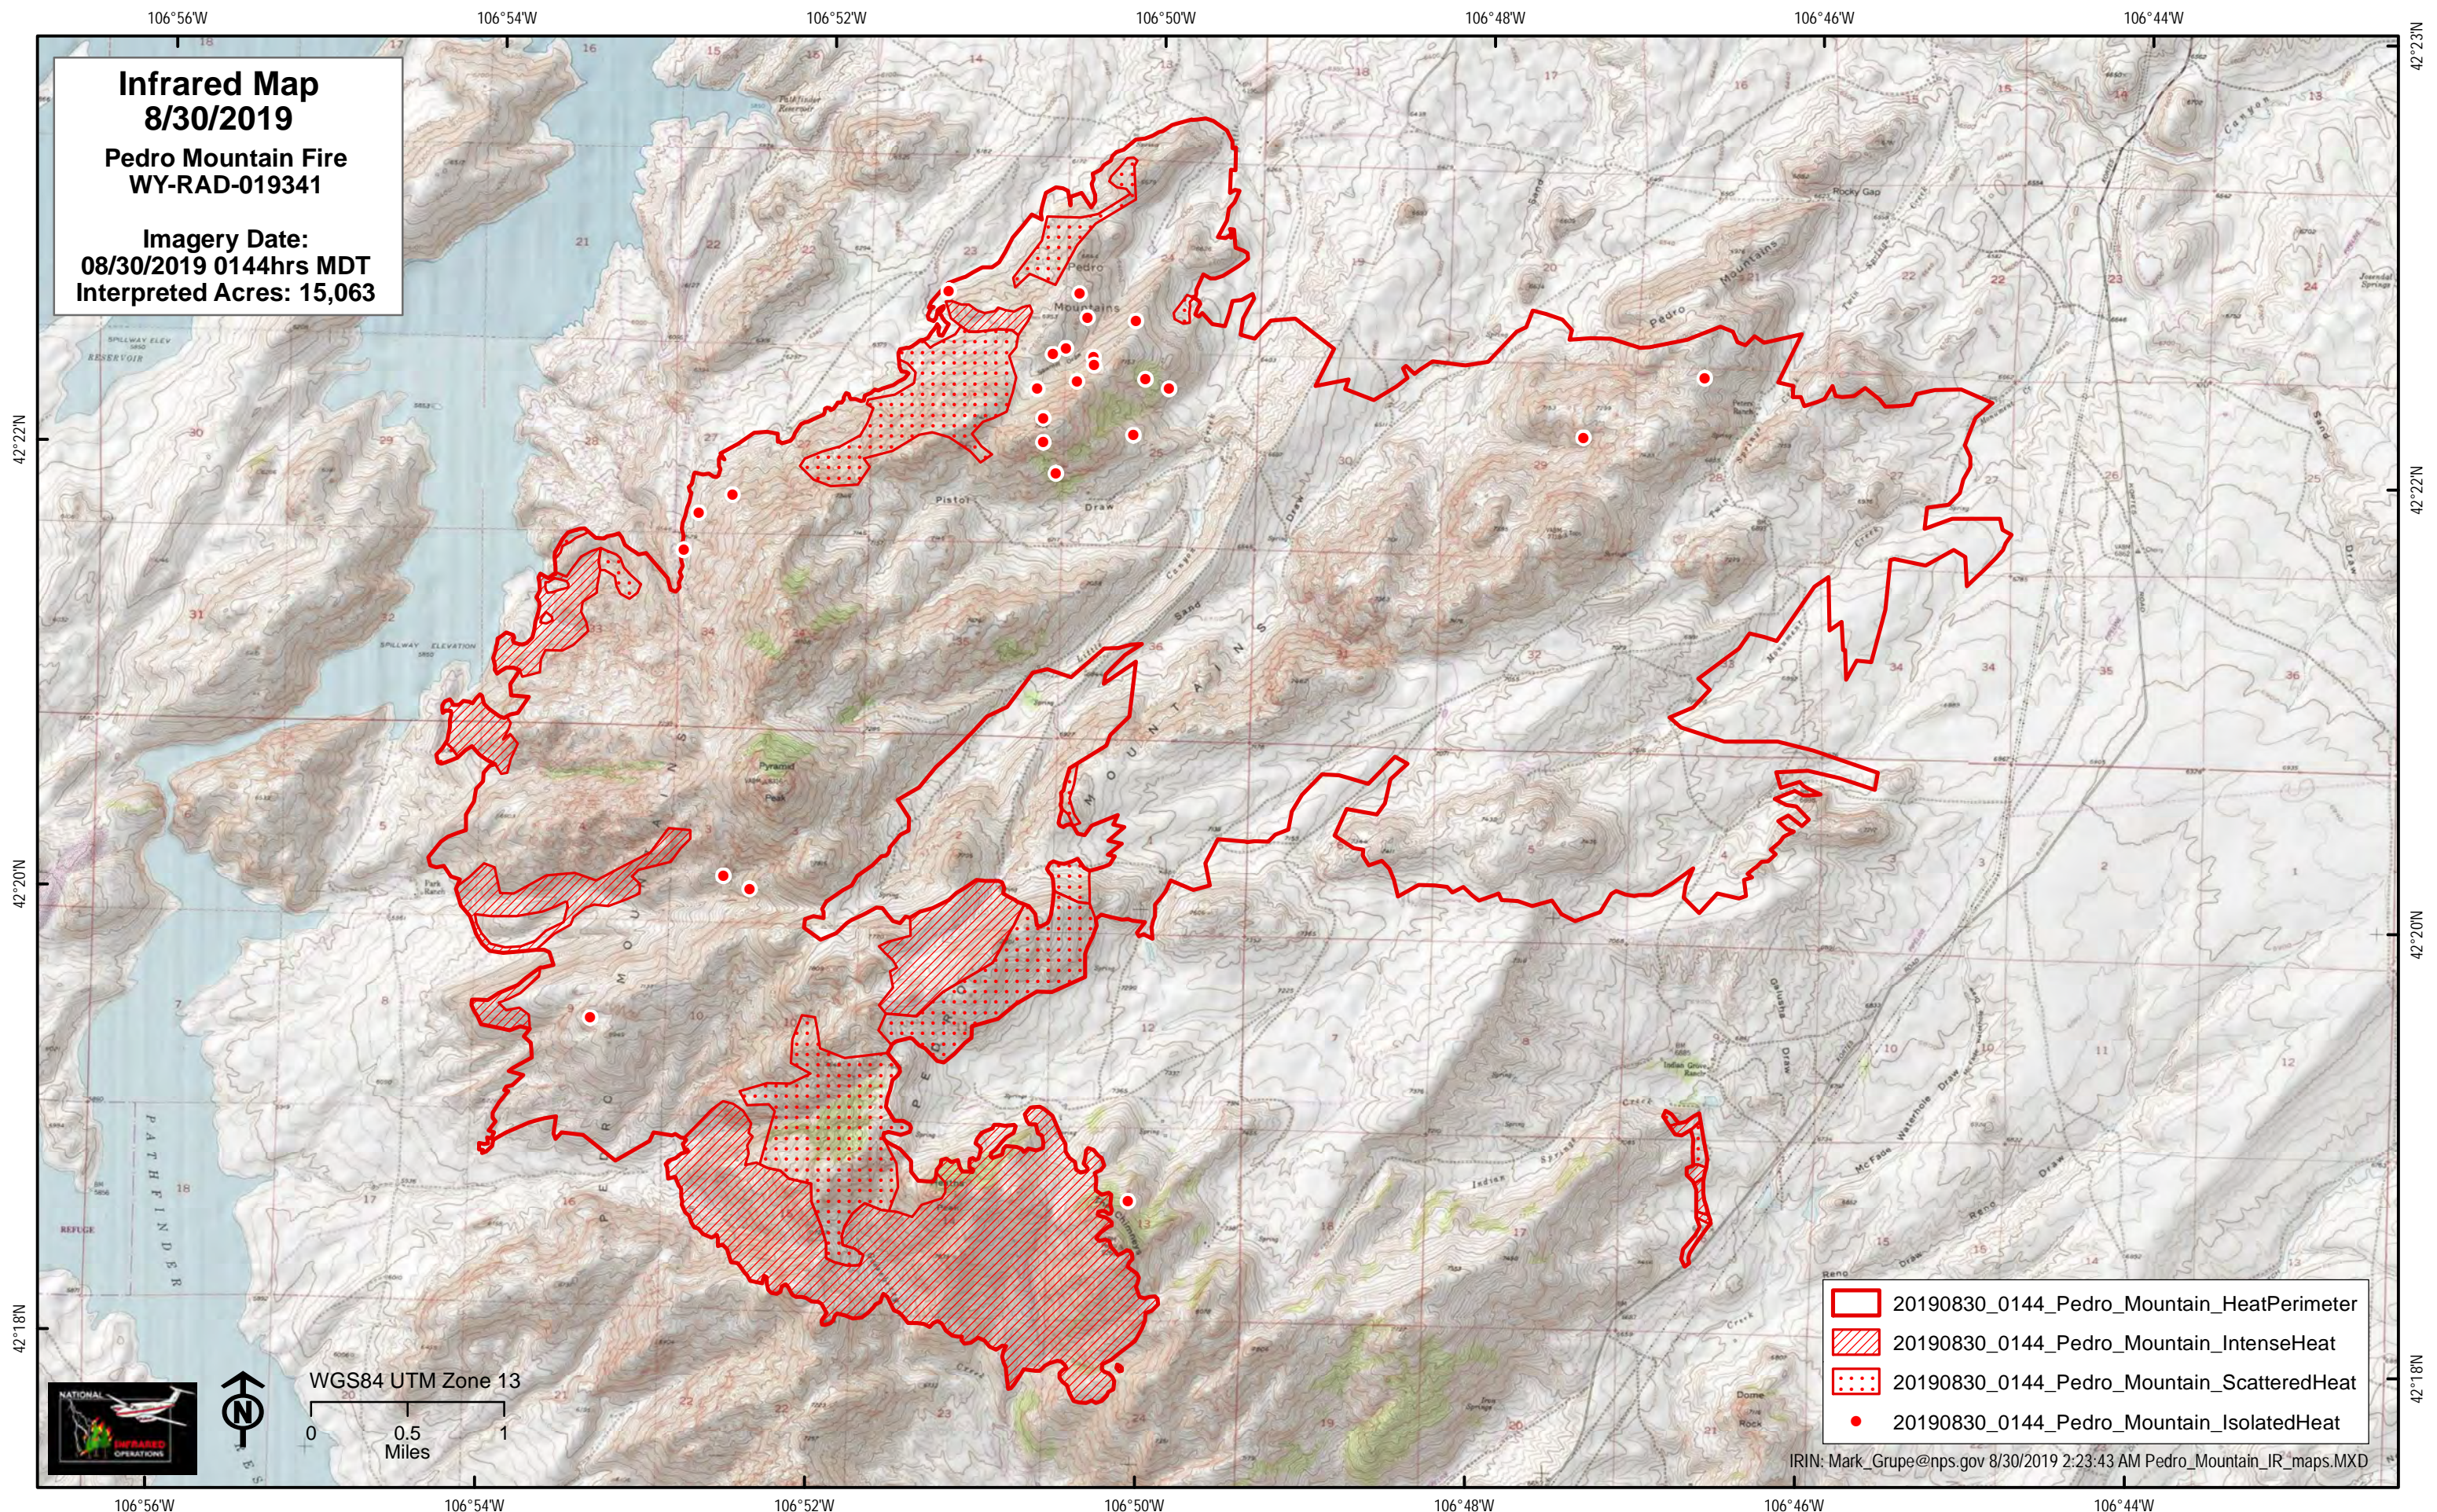

**Infrared Map
8/30/2019**

**Pedro Mountain Fire
WY-RAD-019341**

**Imagery Date:
08/30/2019 0144hrs MDT
Interpreted Acres: 15,063**

-  20190830_0144_Pedro_Mountain_HeatPerimeter
-  20190830_0144_Pedro_Mountain_IntenseHeat
-  20190830_0144_Pedro_Mountain_ScatteredHeat
-  20190830_0144_Pedro_Mountain_IsolatedHeat

WGS84 UTM Zone 13
0 0.5 1
Miles