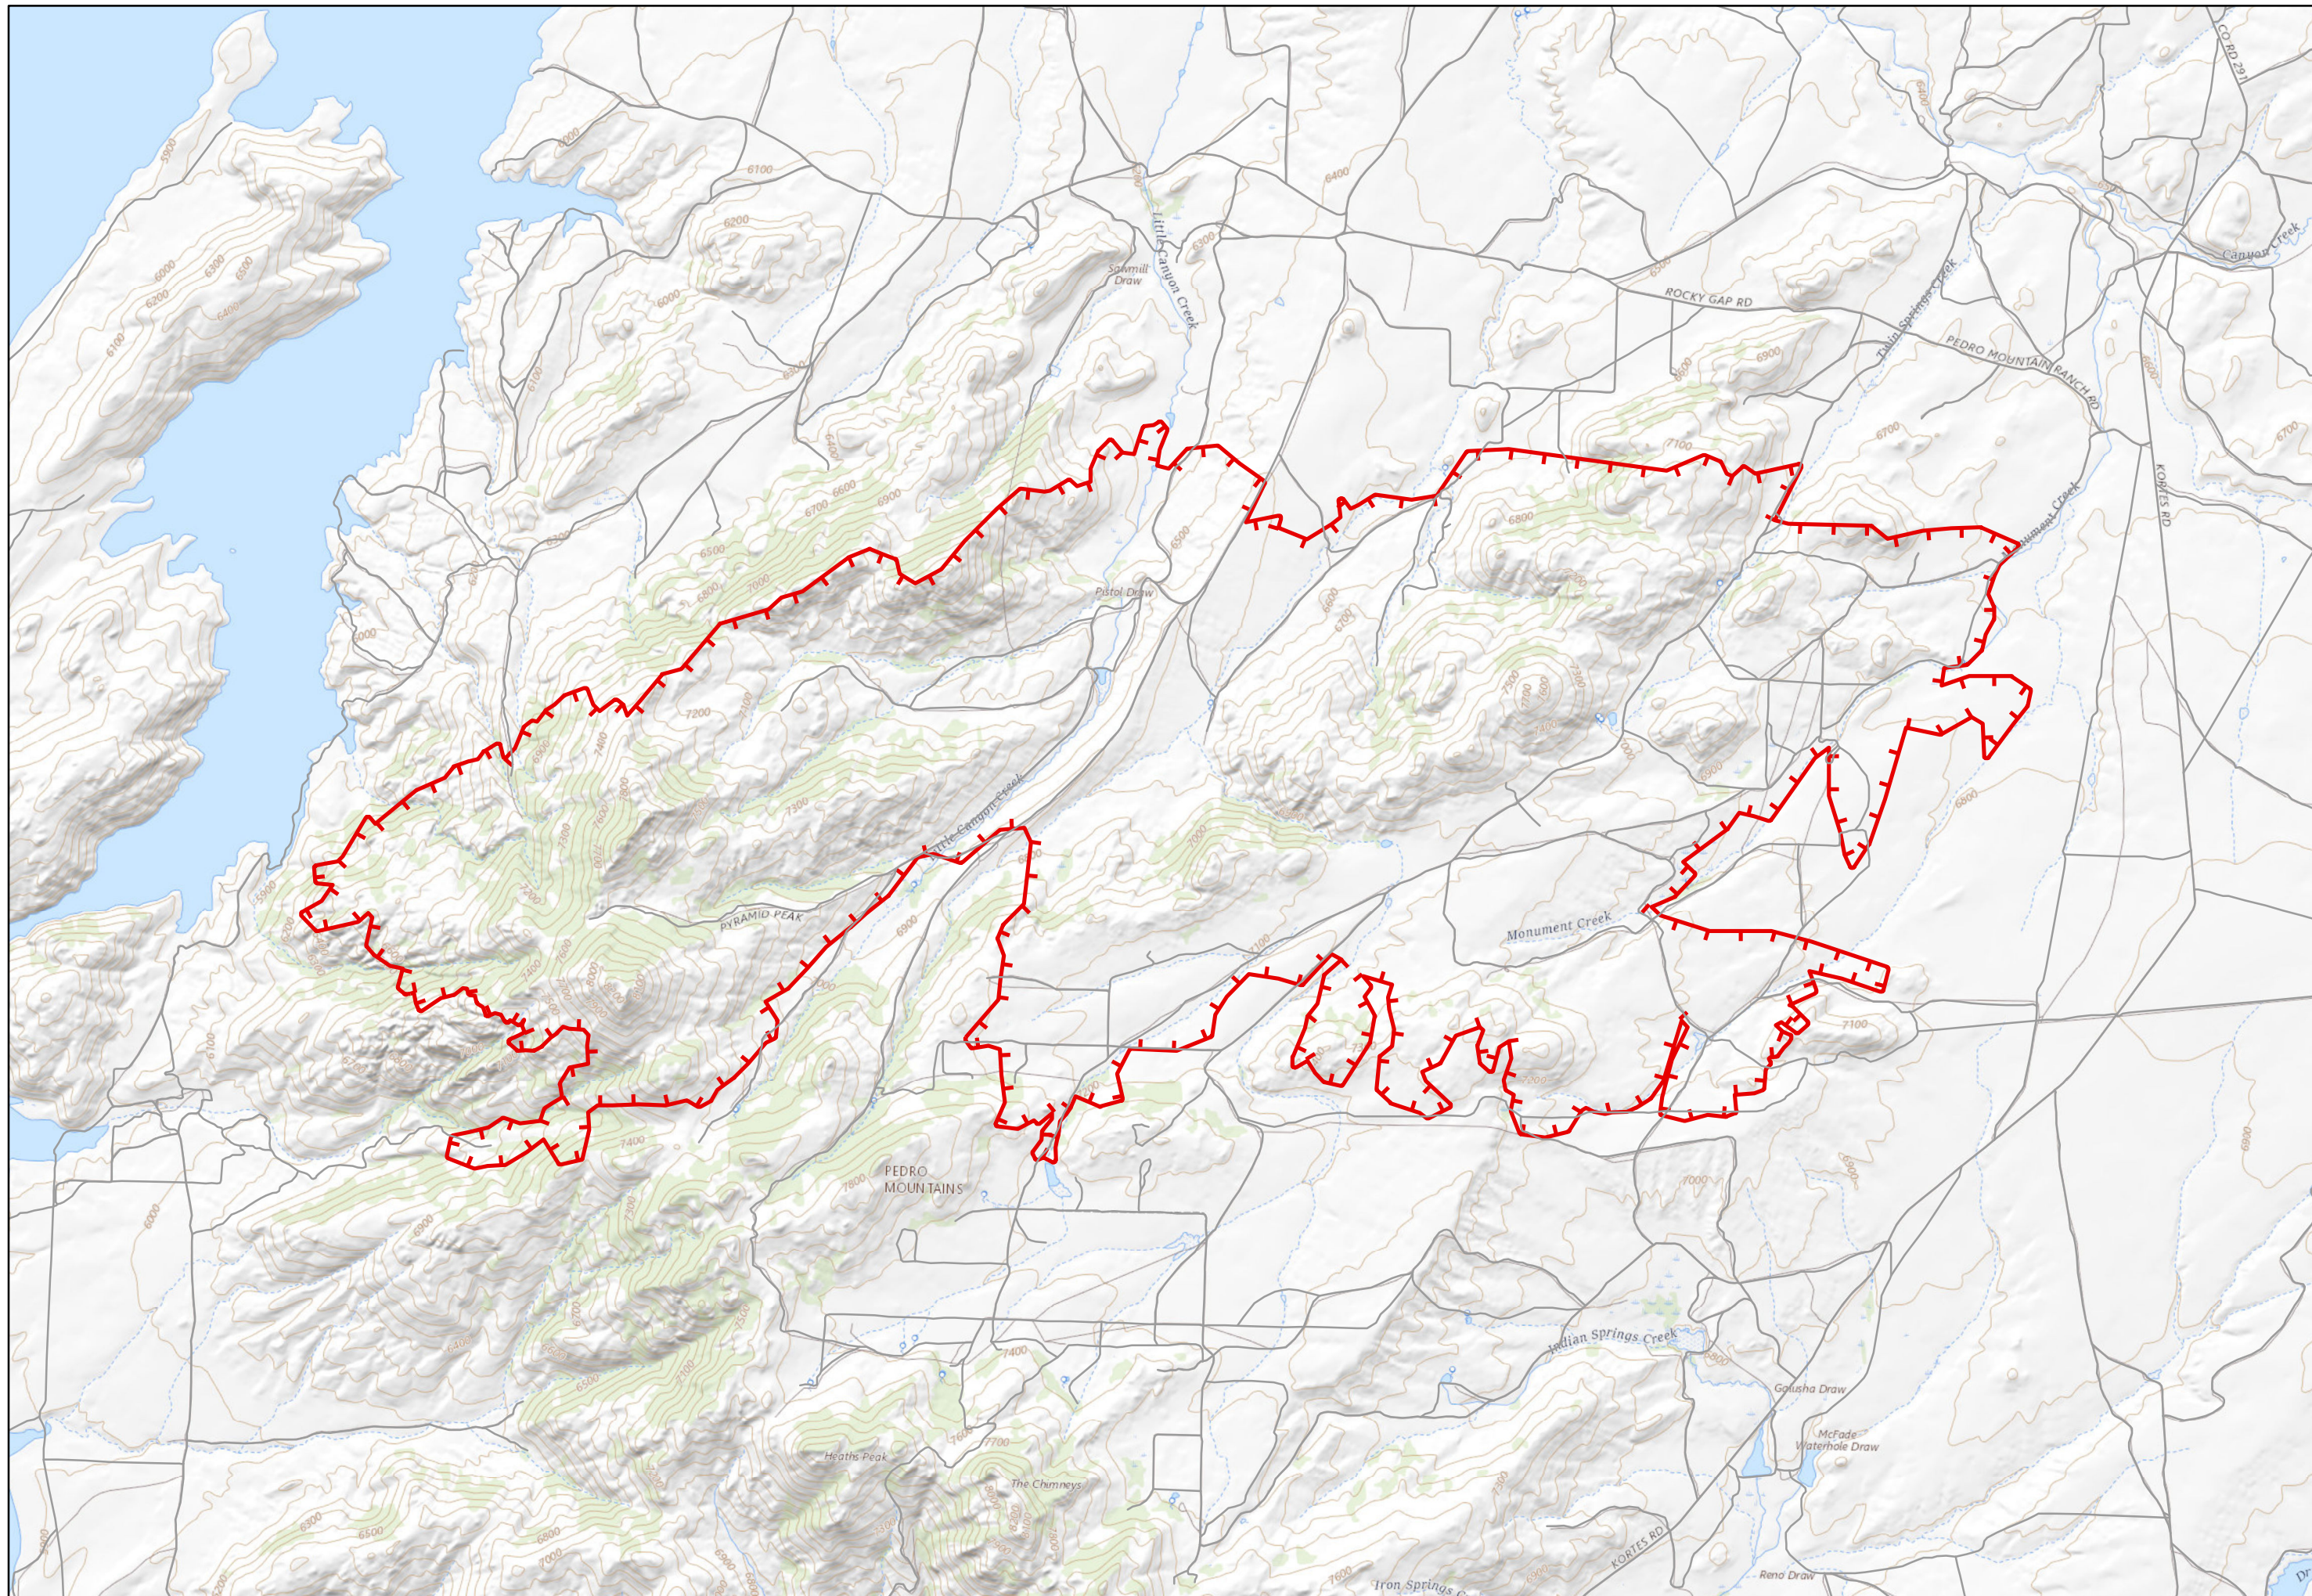

Transportation Map  
Pedro Mountain Fire

9,386 Acres

WY-RAD-019341

August 27, 2019

 Uncontrolled  
Fire Line

 Roads

NAD 1983 UTM Zone 13N