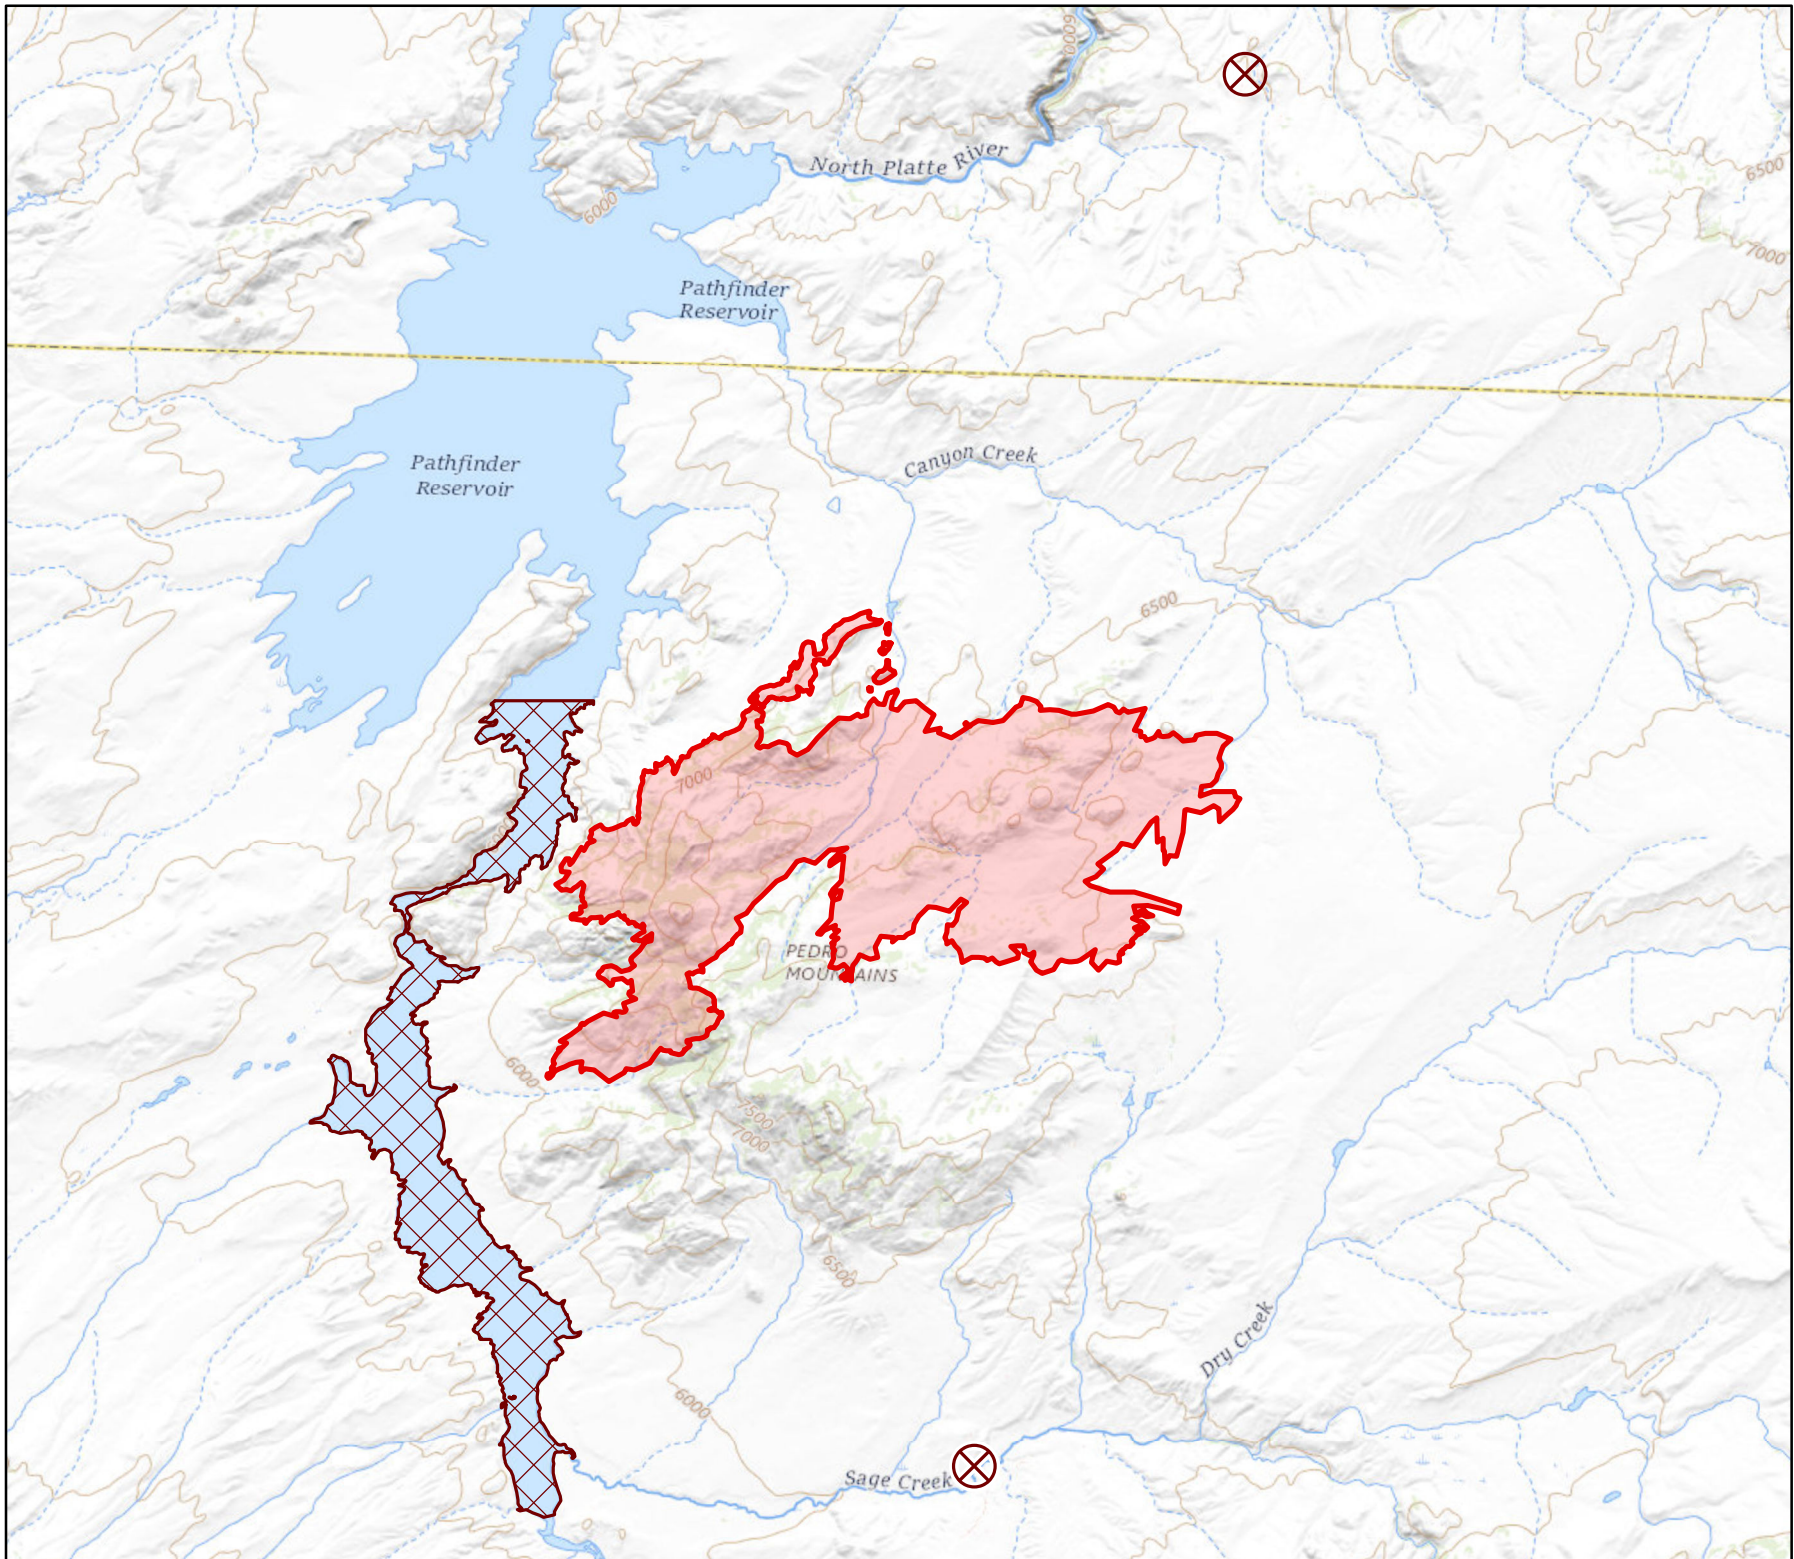

Public Info Map
Pedro Mountain Fire

11,084 Acres

WY-RAD-019341

August 29, 2019

-  Fire Area
-  Closure
-  Lake Closure

0 1/2 1 1 1/2 2

Miles

NAD 1983 UTM Zone 13N