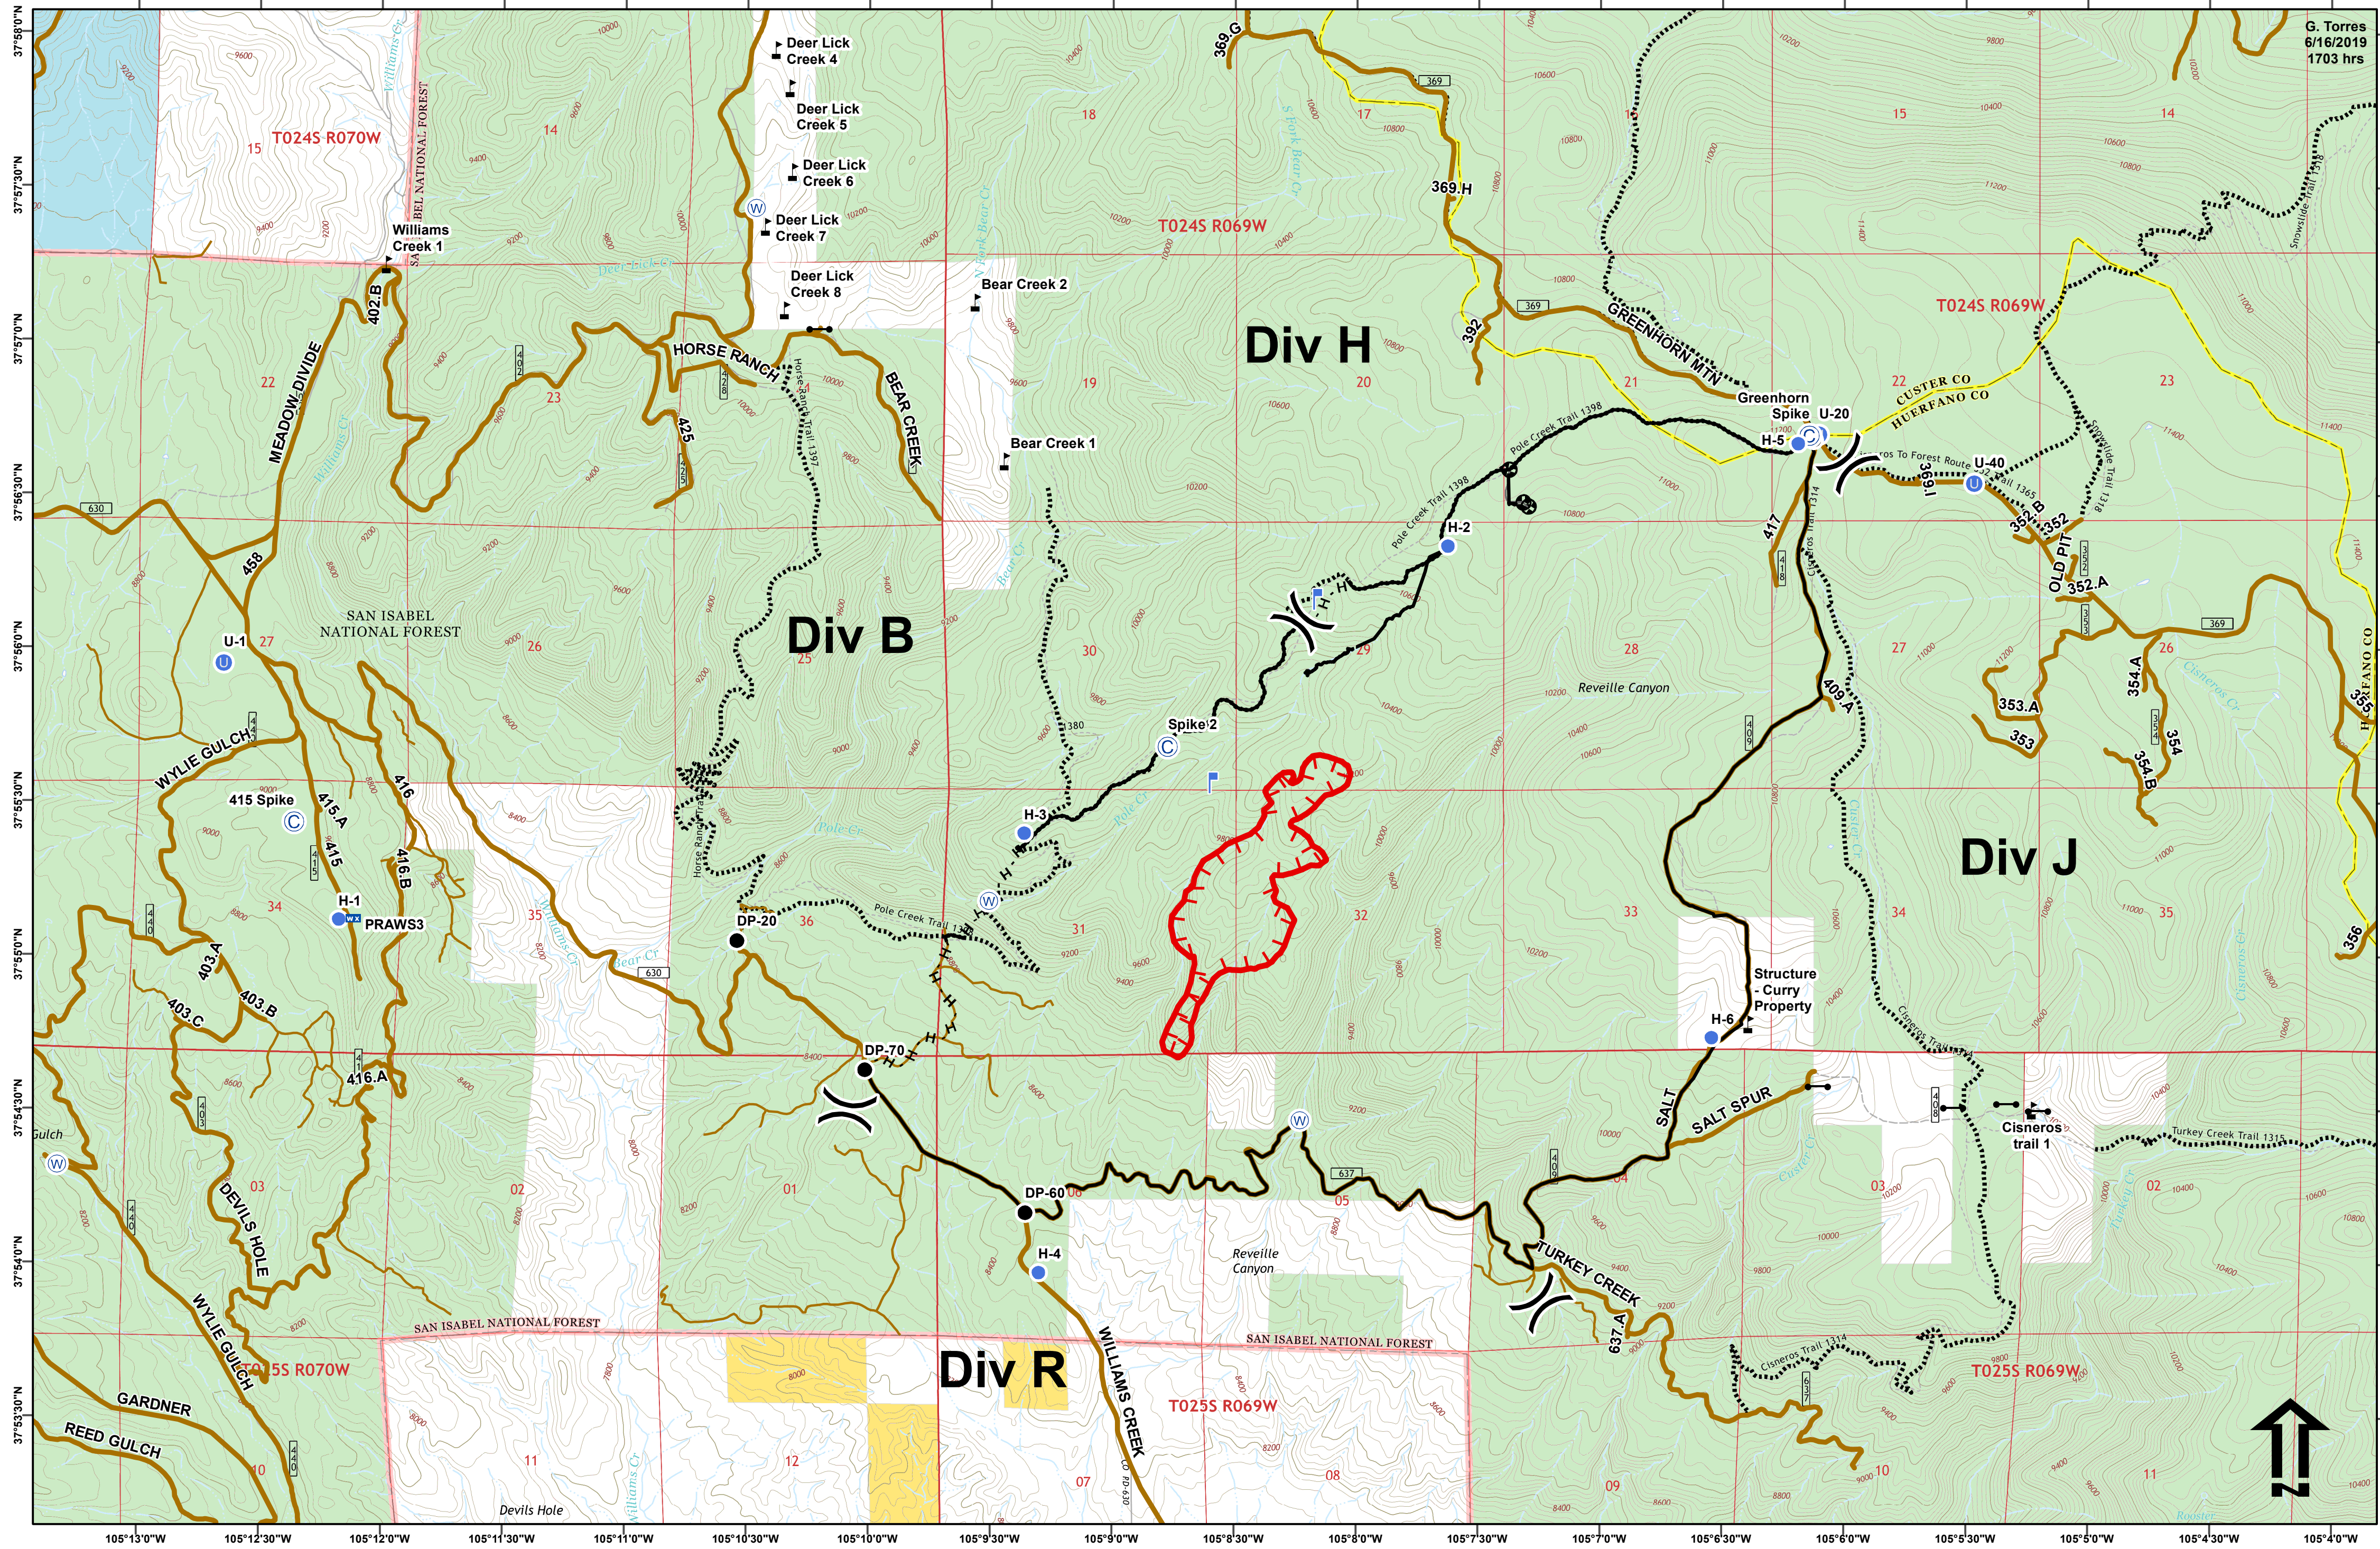

G. Torres
6/16/2019
1703 hrs

- Camp
- Unimproved Landing Area
- Mobile Weather Unit
- Drop Point
- Helispot
- Water Source
- Gate
- Lookout
- Value at Risk

- Division Break
- Uncontrolled Fire Edge
- Completed Hand Line
- Other

- Two-Track
- Roads
- Trails
- BLM
- Private
- USFS
- State