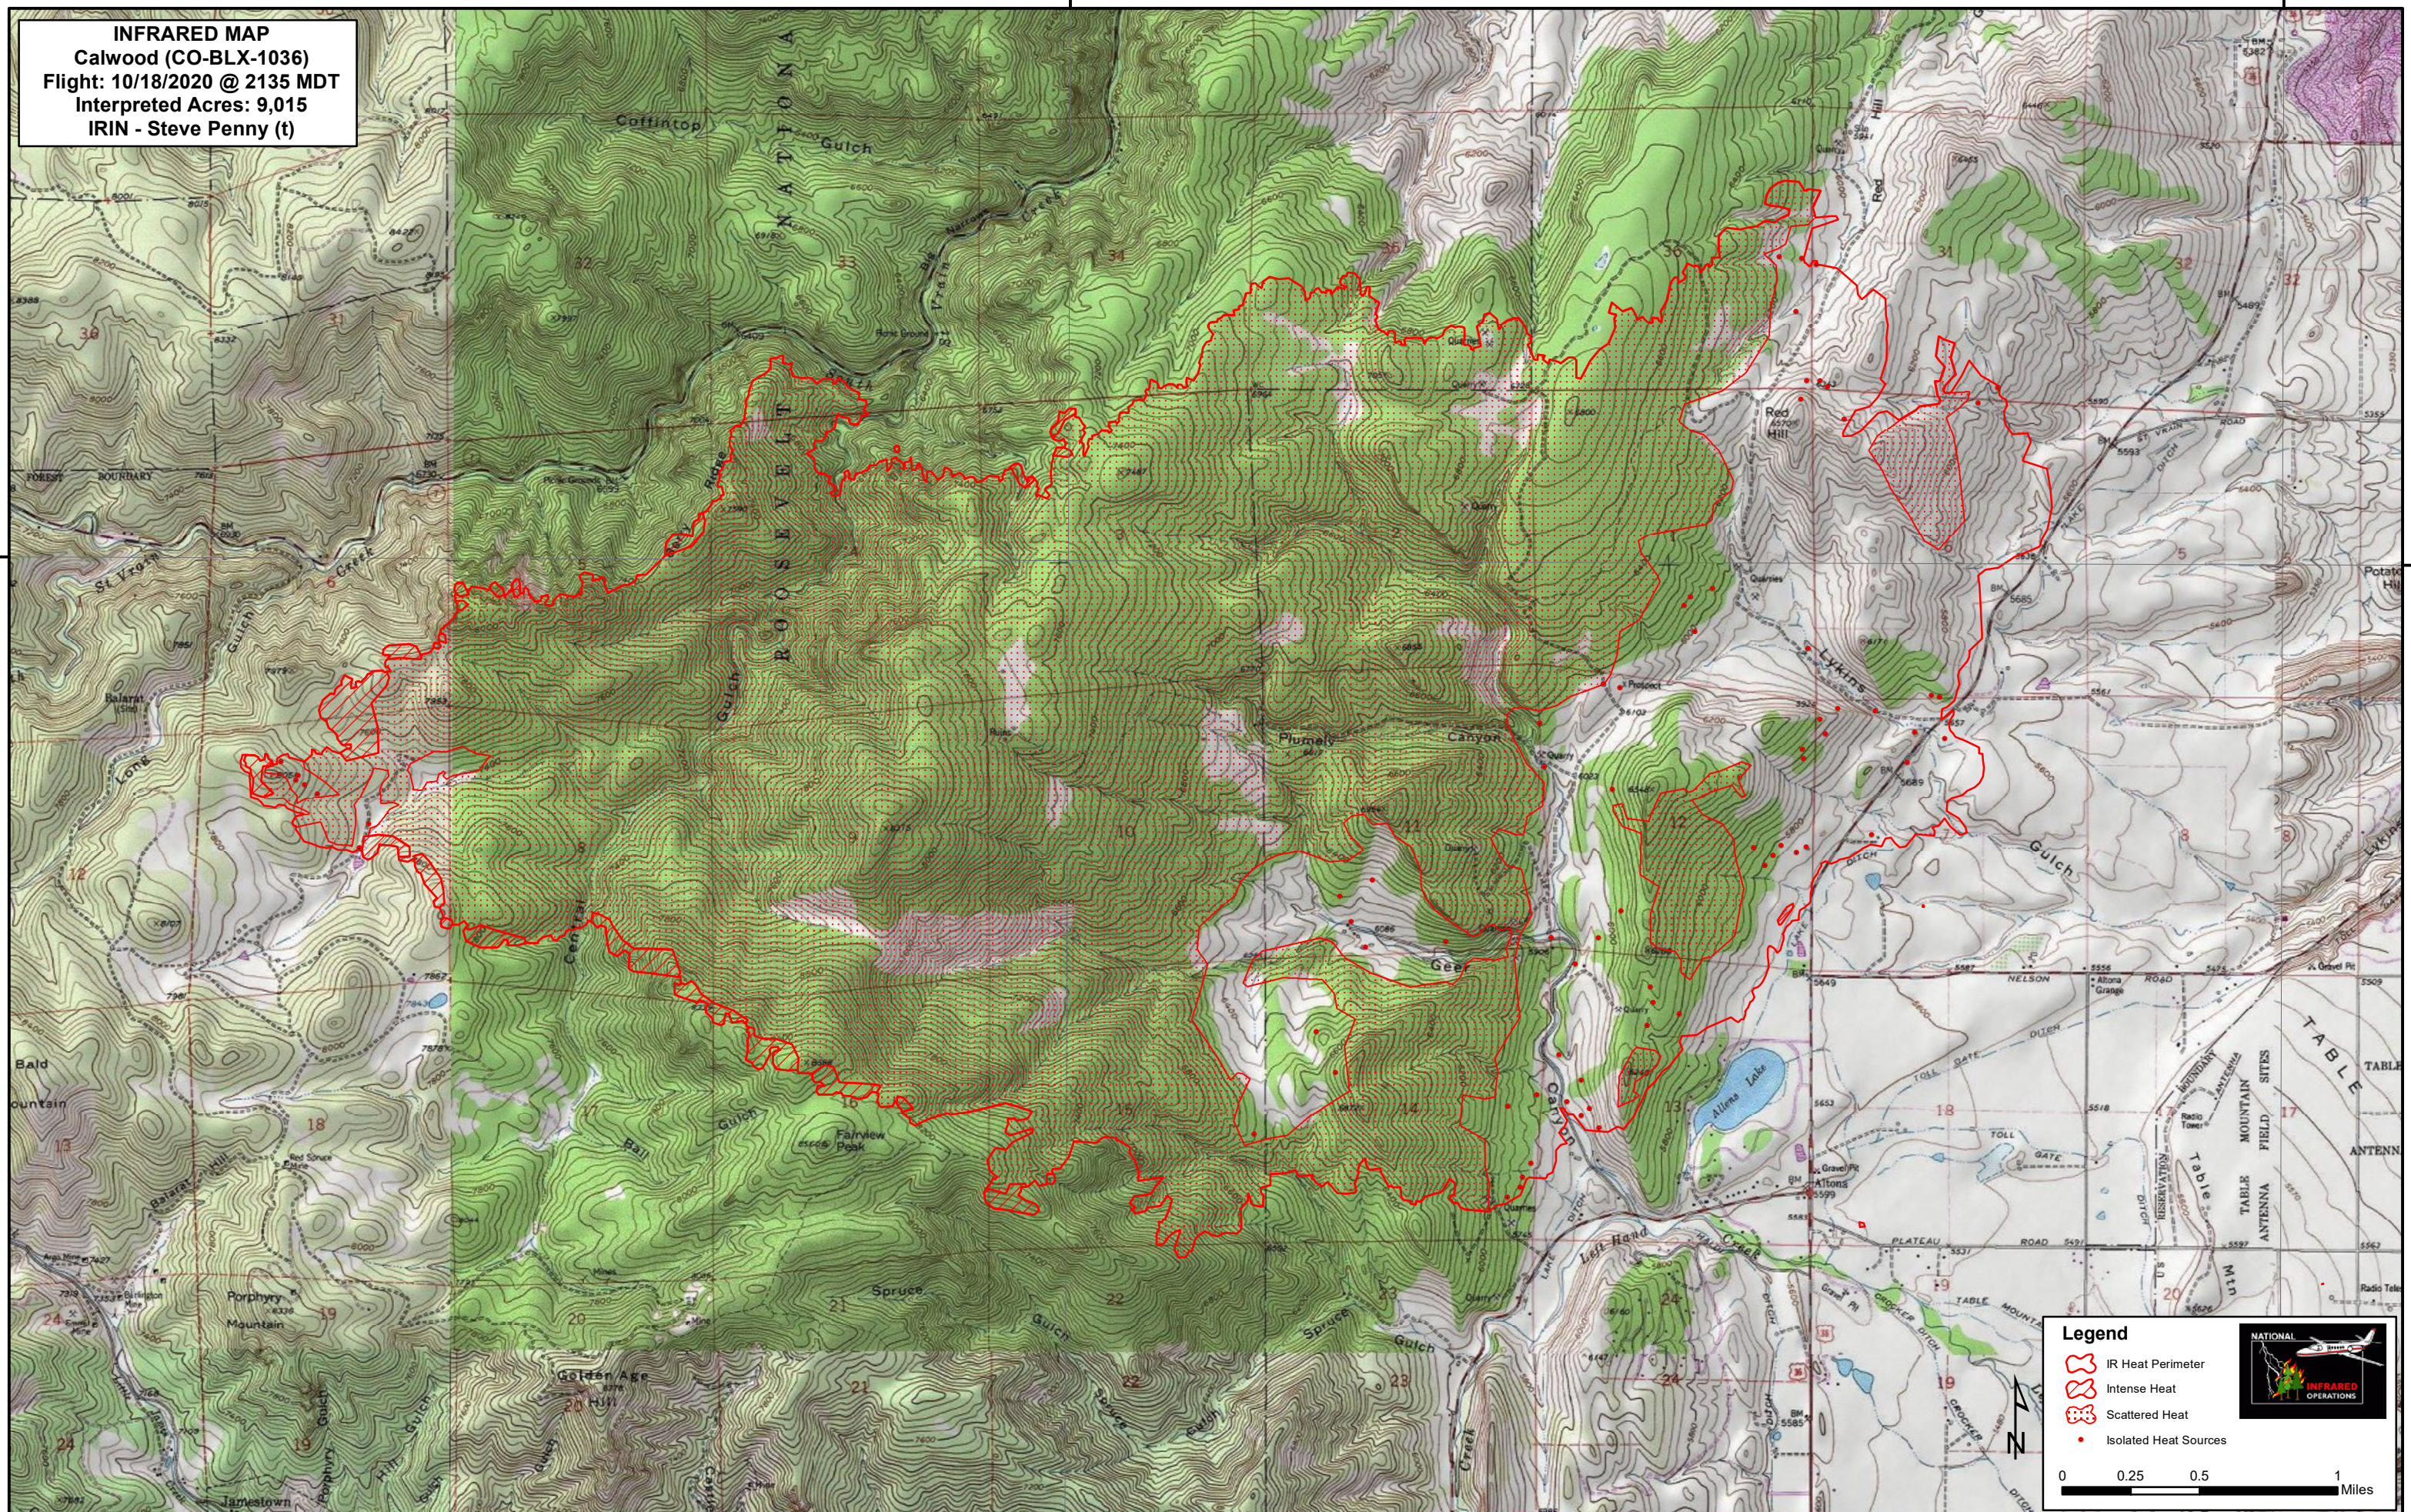

**INFRARED MAP**  
**Calwood (CO-BLX-1036)**  
**Flight: 10/18/2020 @ 2135 MDT**  
**Interpreted Acres: 9,015**  
**IRIN - Steve Penny (t)**

**Legend**

- IR Heat Perimeter
- Intense Heat
- Scattered Heat
- Isolated Heat Sources

0 0.25 0.5 1 Miles