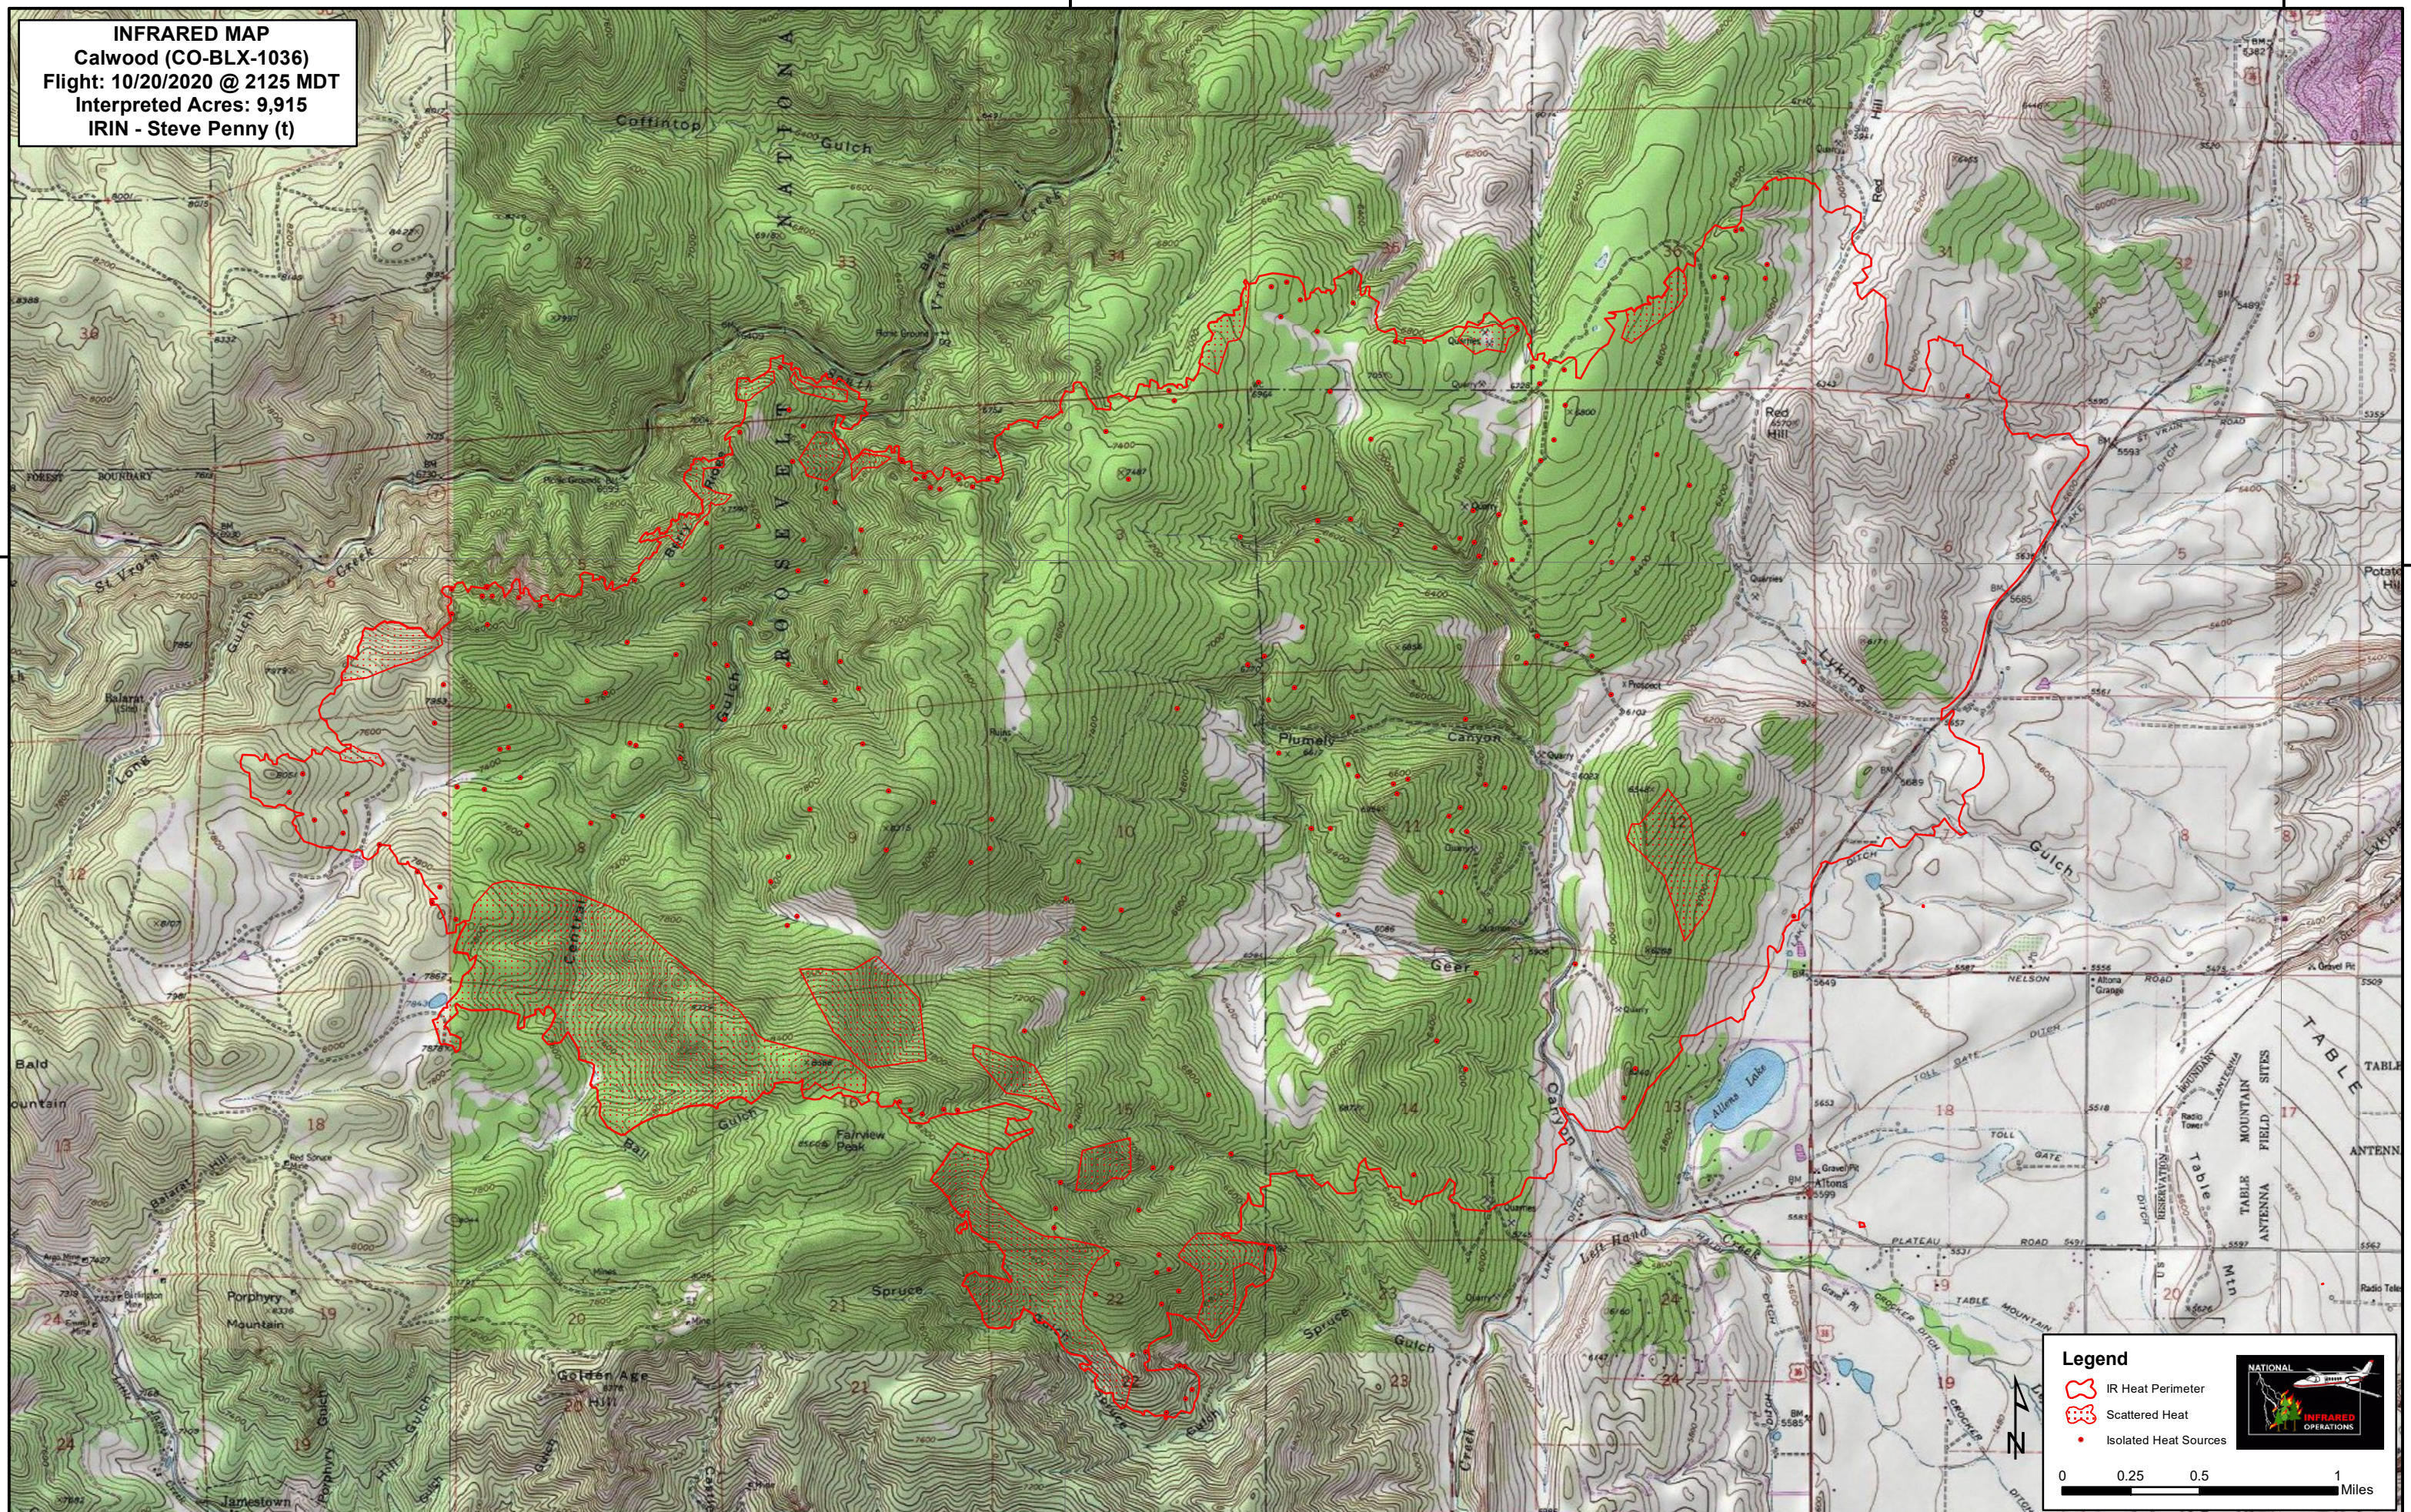

INFRARED MAP
Calwood (CO-BLX-1036)
Flight: 10/20/2020 @ 2125 MDT
Interpreted Acres: 9,915
IRIN - Steve Penny (t)

Legend

- IR Heat Perimeter
- Scattered Heat
- Isolated Heat Sources

0 0.25 0.5 1 Miles