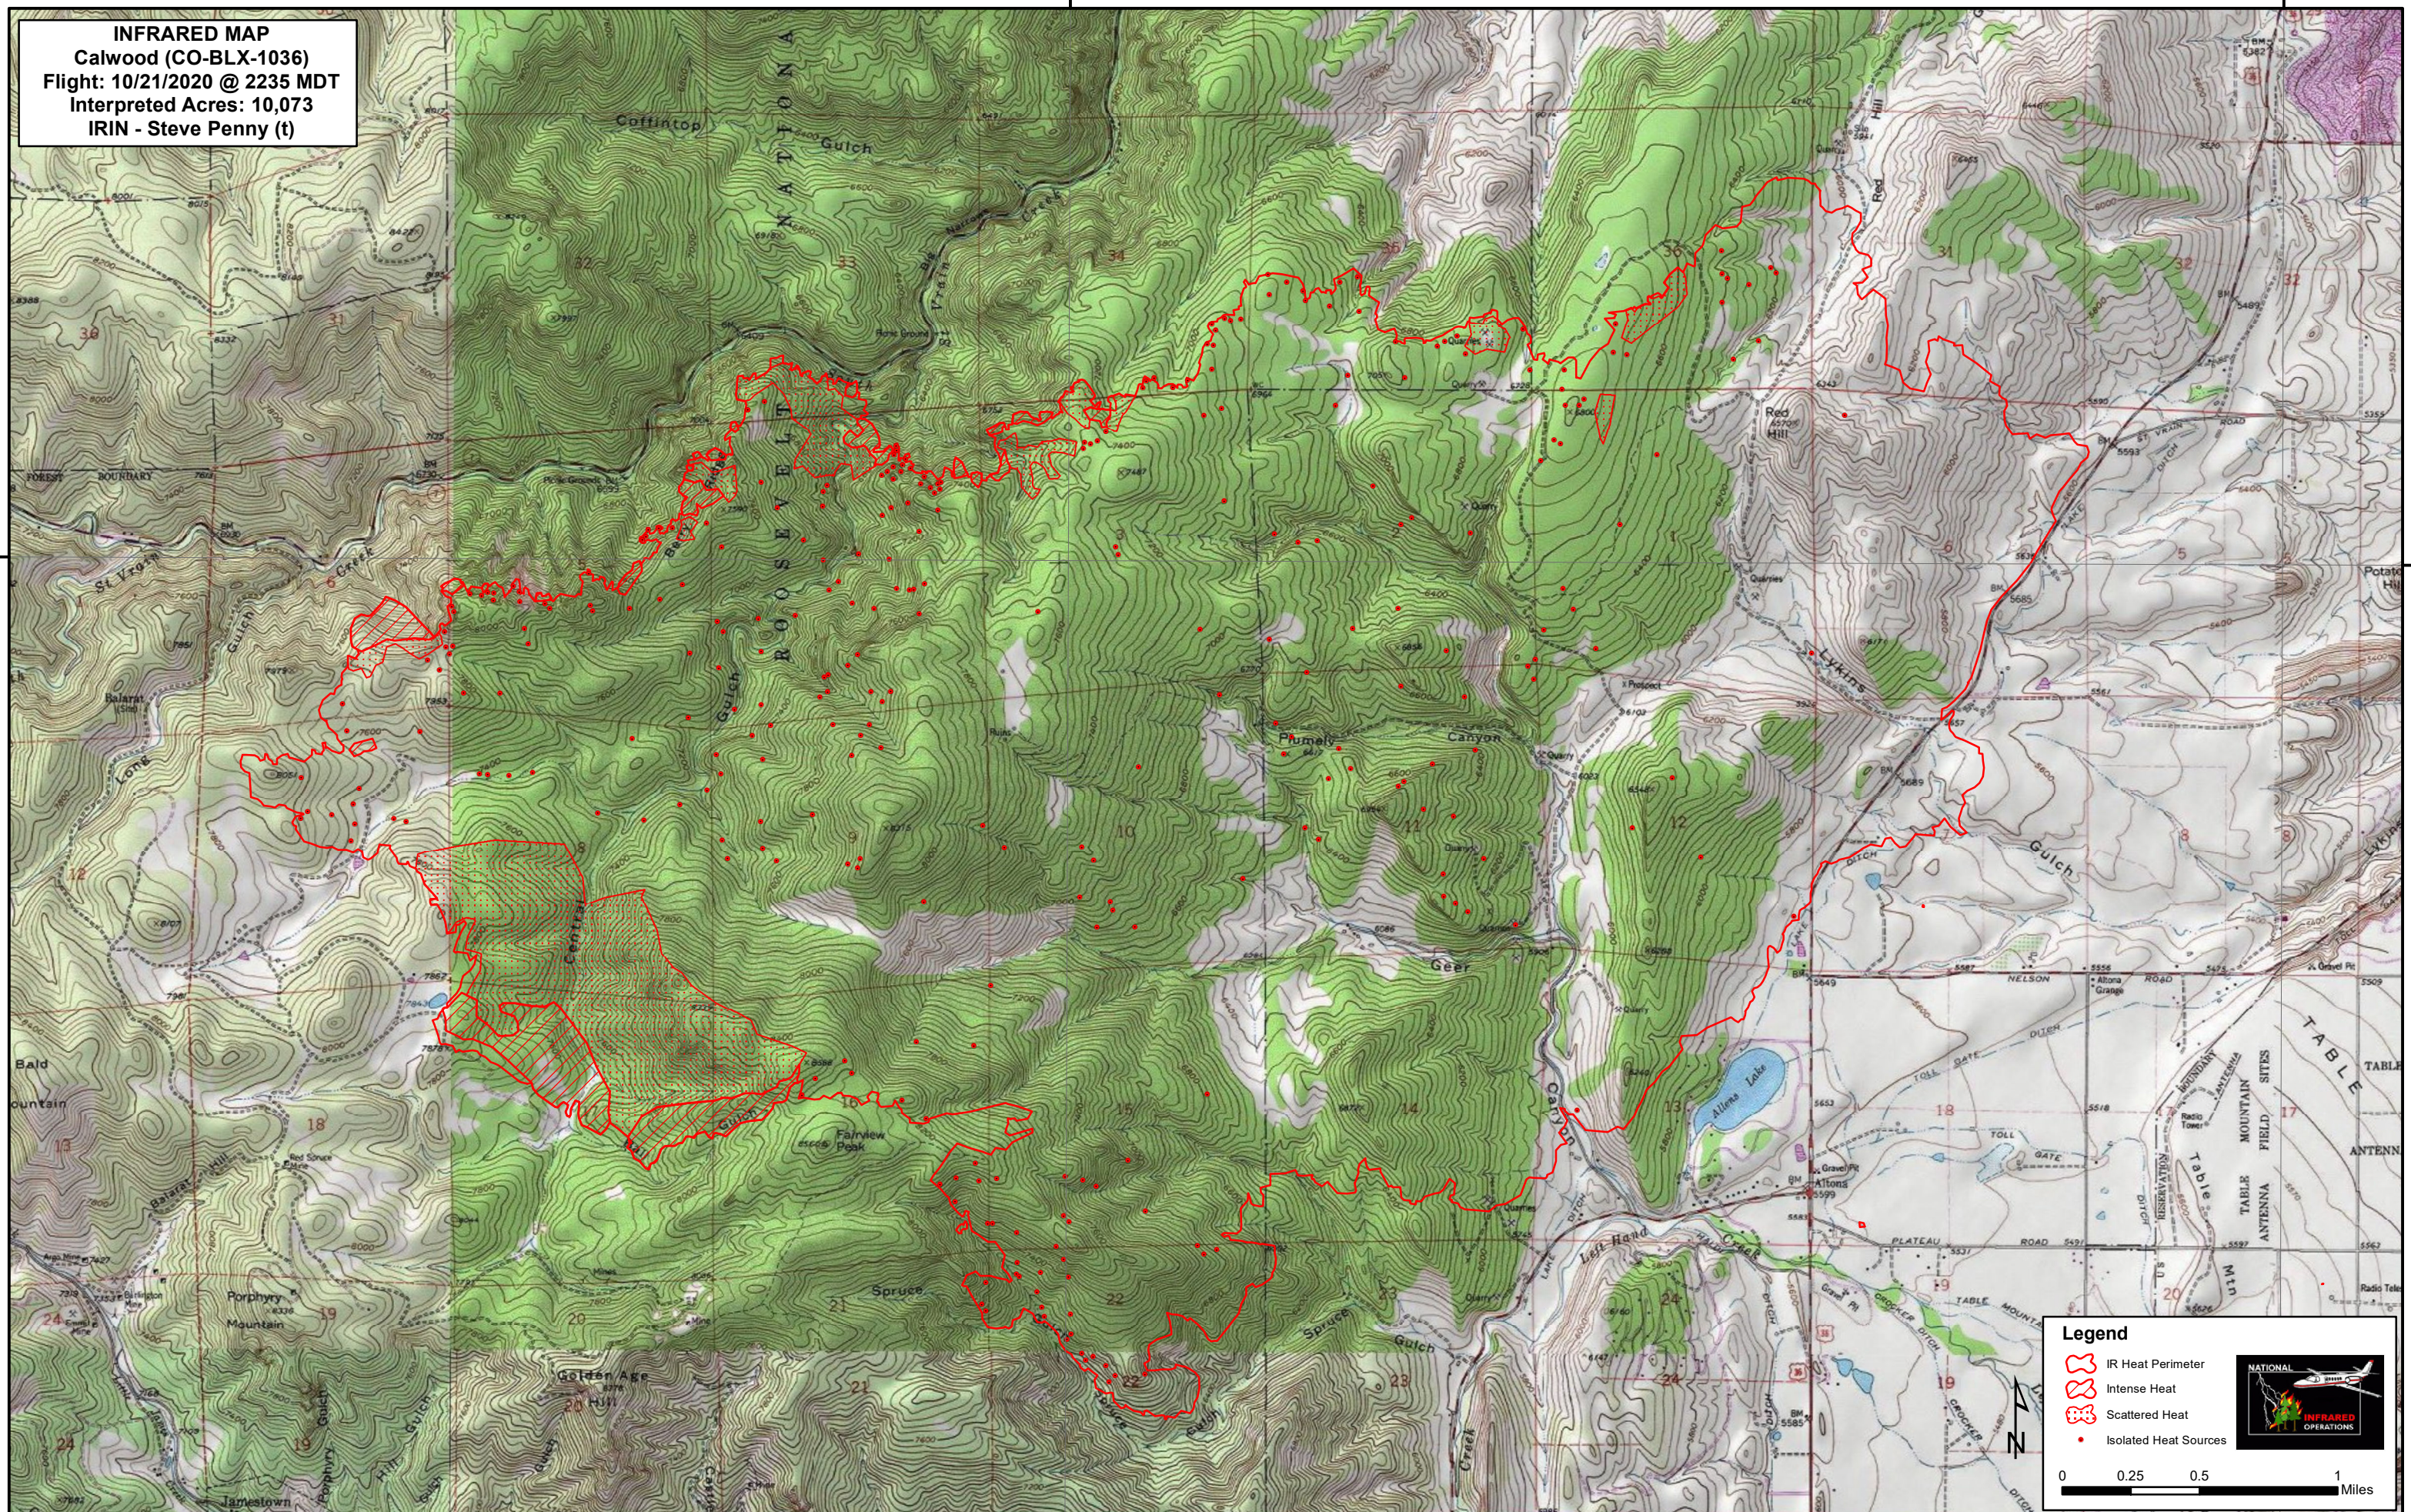

INFRARED MAP
Calwood (CO-BLX-1036)
Flight: 10/21/2020 @ 2235 MDT
Interpreted Acres: 10,073
IRIN - Steve Penny (t)

Legend

- IR Heat Perimeter
- Intense Heat
- Scattered Heat
- Isolated Heat Sources

0 0.25 0.5 1 Miles