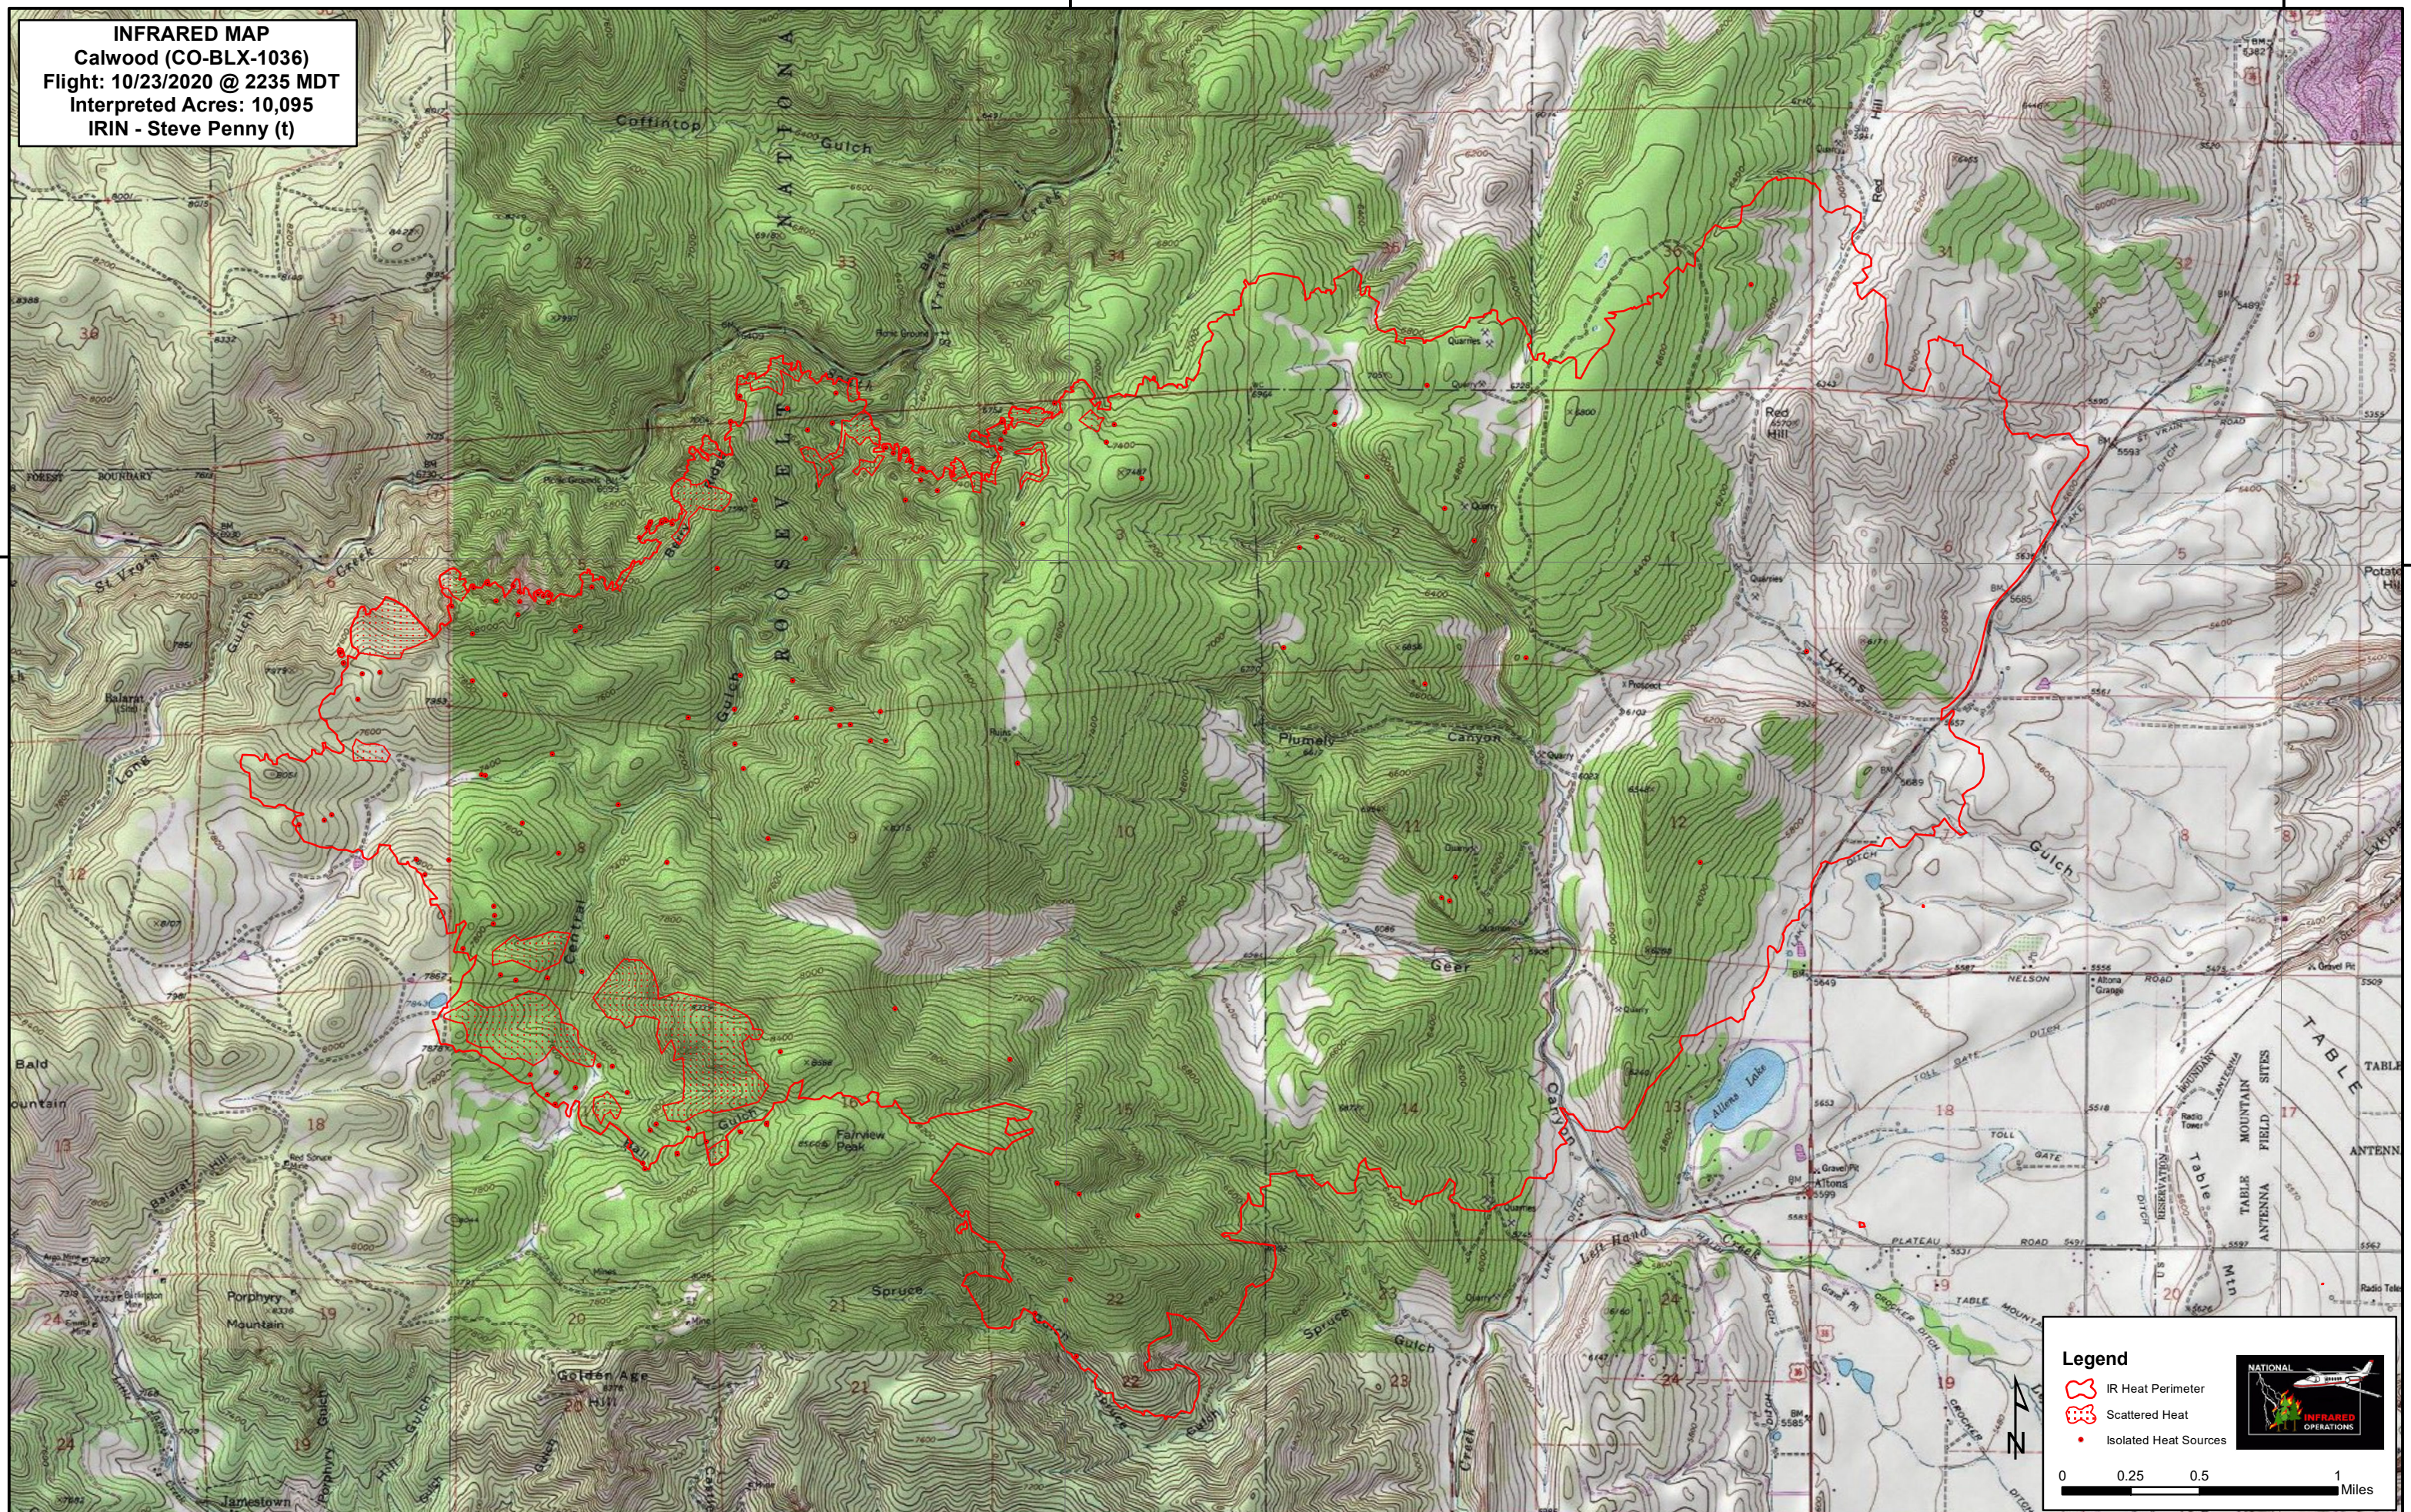

INFRARED MAP
Calwood (CO-BLX-1036)
Flight: 10/23/2020 @ 2235 MDT
Interpreted Acres: 10,095
IRIN - Steve Penny (t)

Legend

- IR Heat Perimeter
- Scattered Heat
- Isolated Heat Sources

0 0.25 0.5 1 Miles