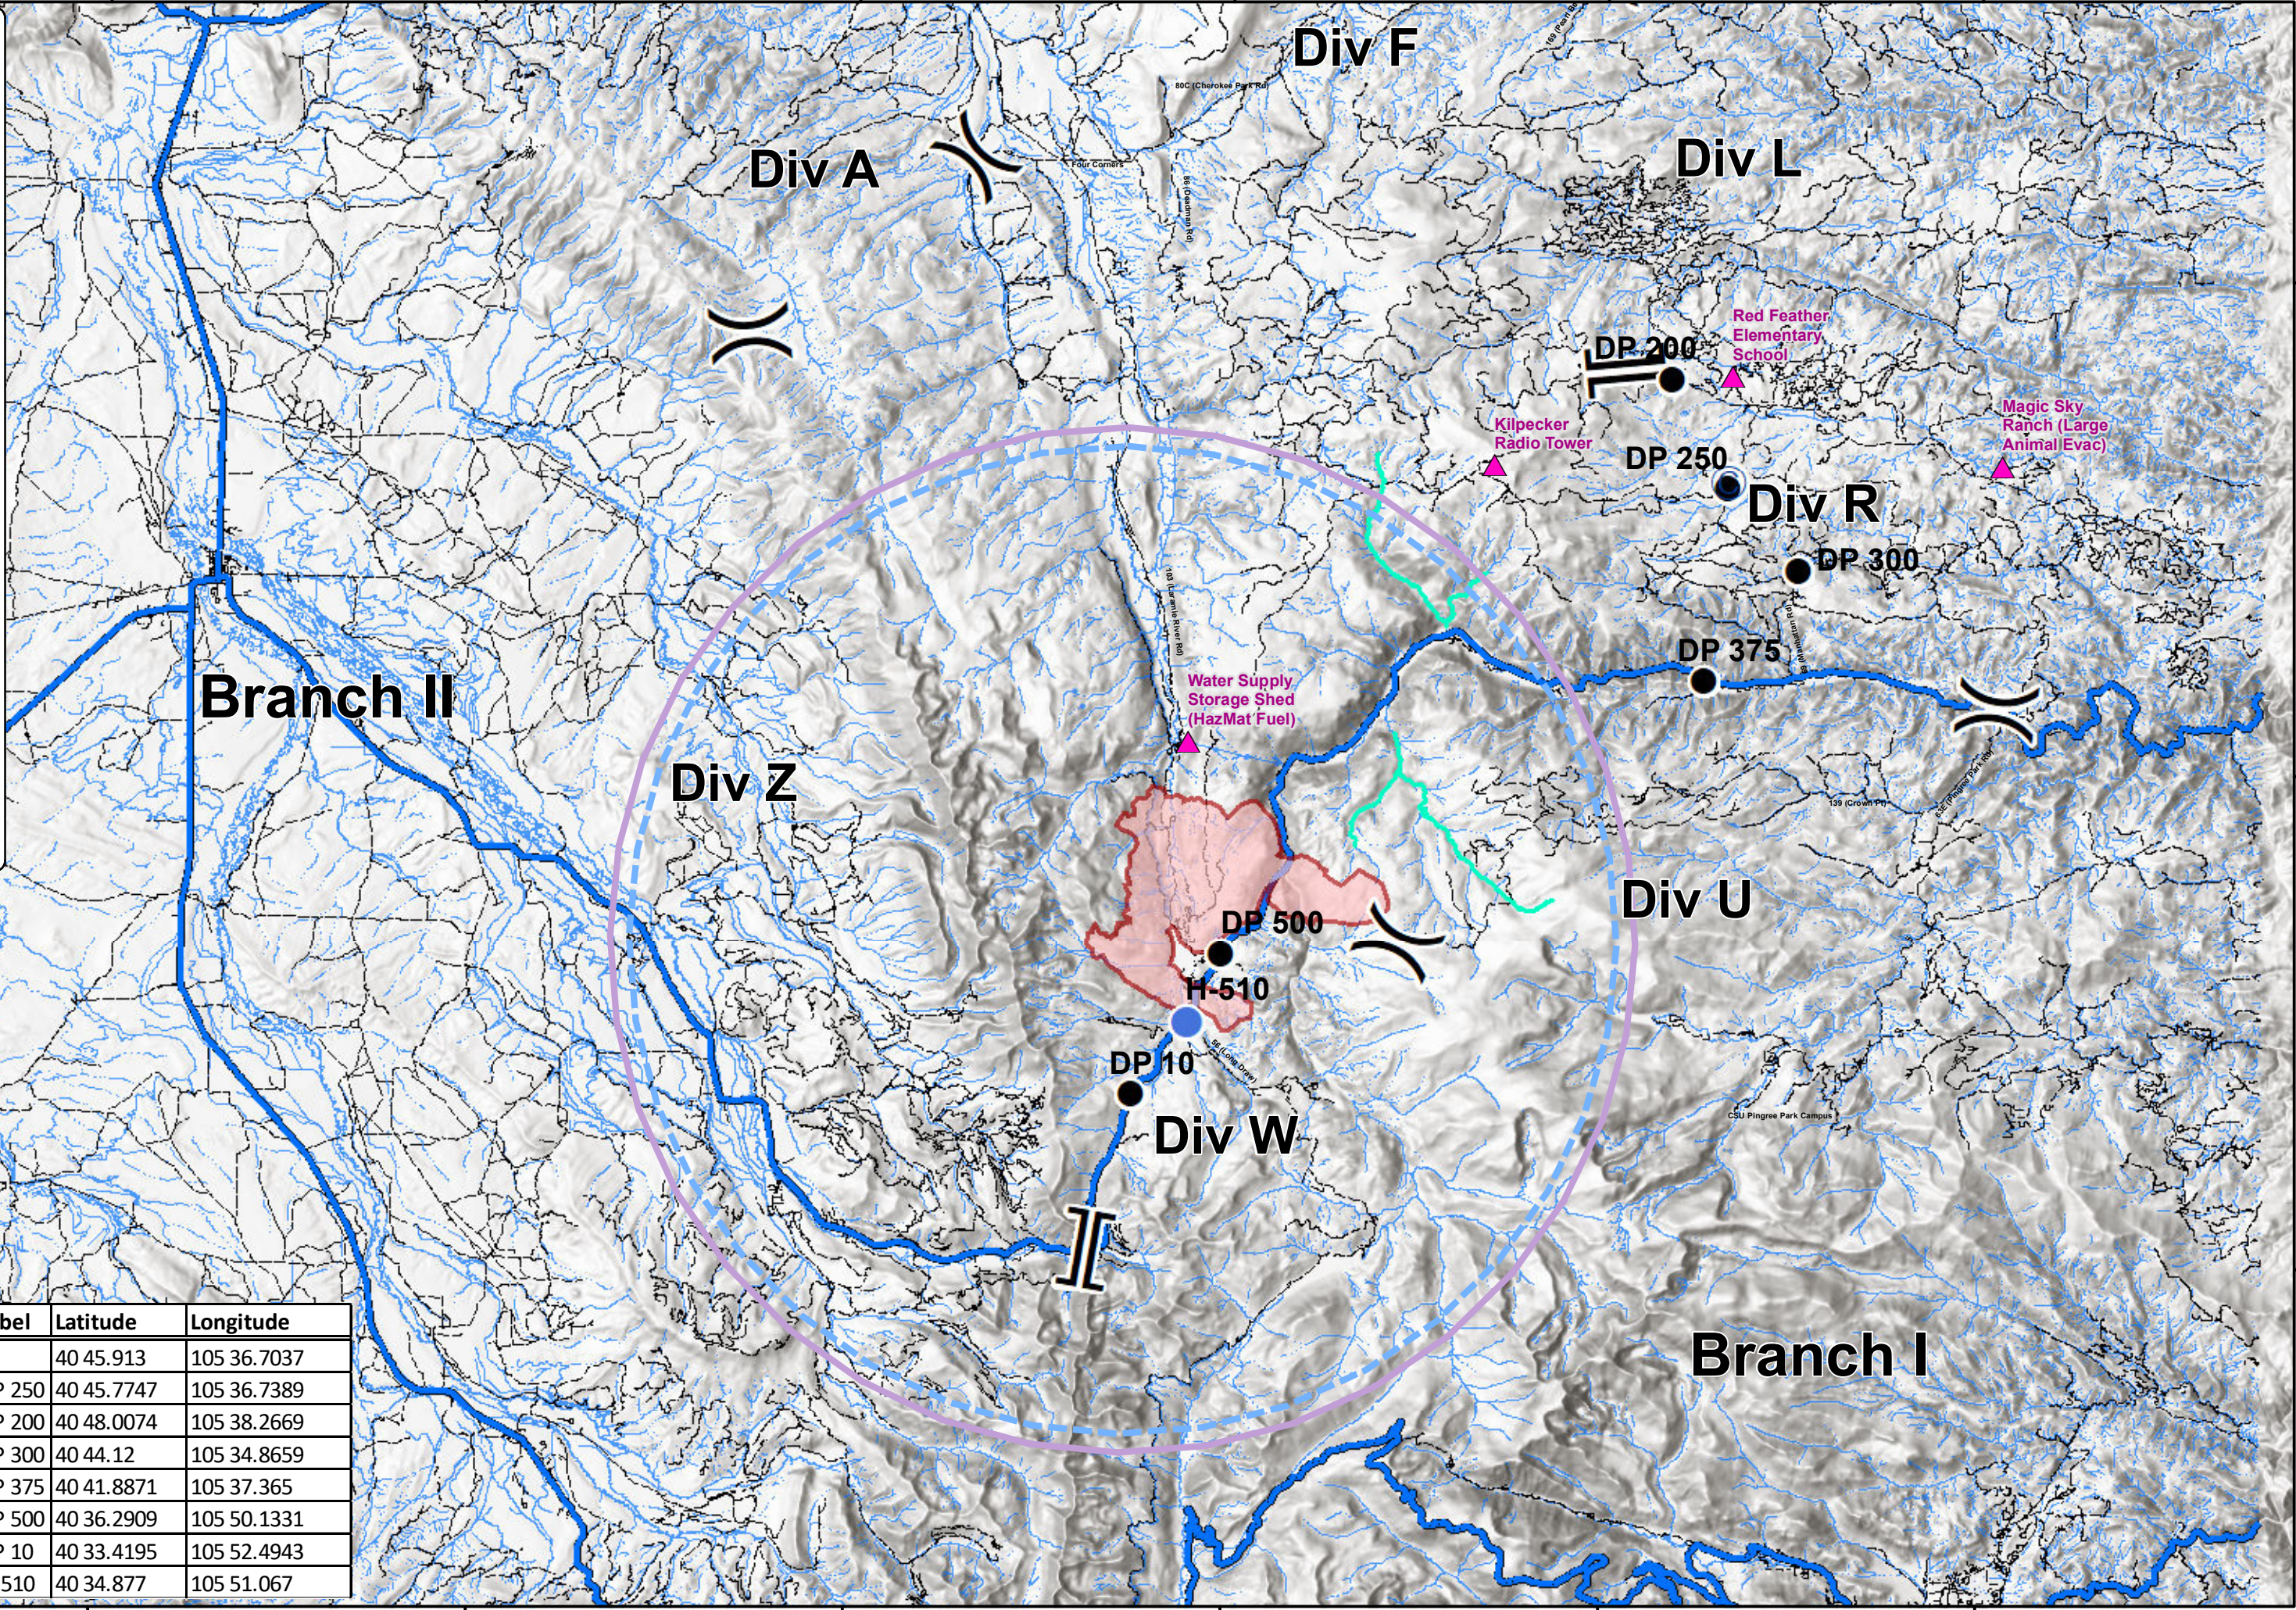

OPS
08/16/2020
Cameron Peak
CO-ARF 000636
10,867 Acres
as of 1754 08/15

0 1 2 4
Miles

- Critical Assets
- Camp
- Drop Point
- Helispot
- Division Break
- Branch Break
- 600ft Retardant Avoidance Waterways
- Fire Daily Fire Perimeter

TFM 0_2880

Feature Category	Label	Latitude	Longitude
Camp		40 45.913	105 36.7037
Drop Point	DP 250	40 45.7747	105 36.7389
Drop Point	DP 200	40 48.0074	105 38.2669
Drop Point	DP 300	40 44.12	105 34.8659
Drop Point	DP 375	40 41.8871	105 37.365
Drop Point	DP 500	40 36.2909	105 50.1331
Drop Point	DP 10	40 33.4195	105 52.4943
Helispot	H-510	40 34.877	105 51.067

106°20'W 106°10'W 106°0'W 105°50'W 105°40'W 105°30'W

40°50'N
40°40'N
40°30'N