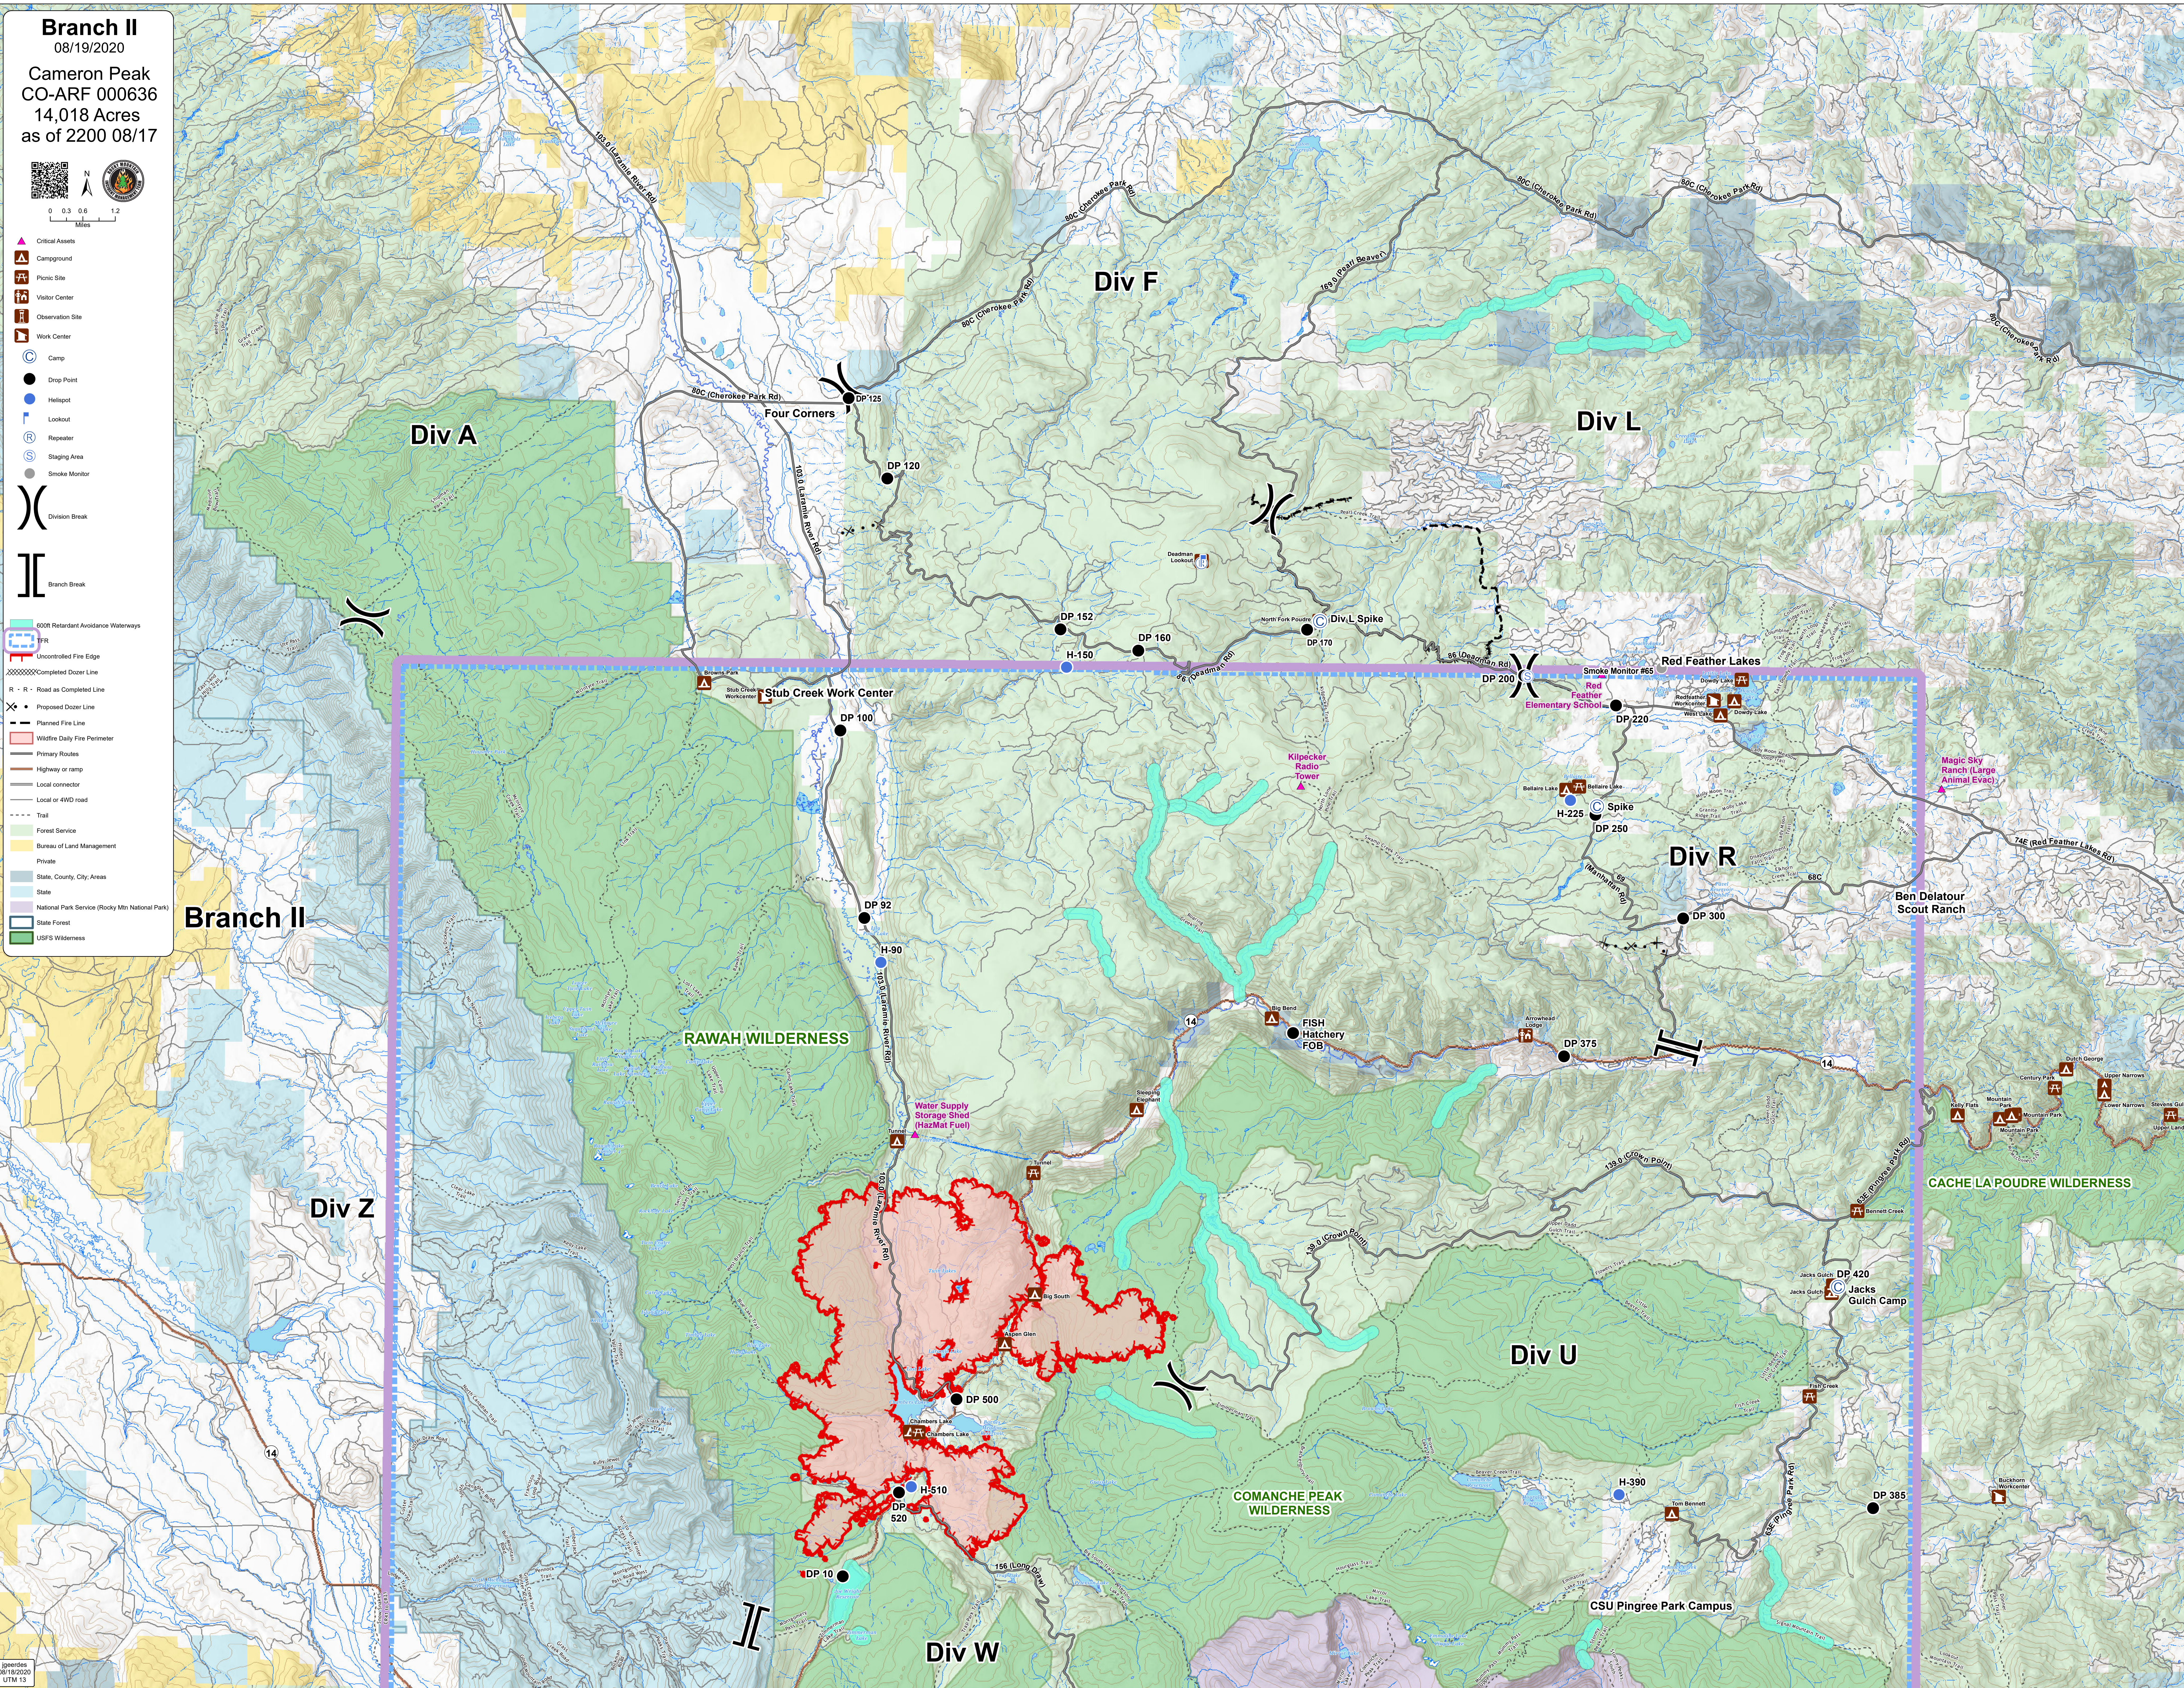

Branch II
08/19/2020
Cameron Peak
CO-ARF 000636
14,018 Acres
as of 2200 08/17

- Critical Assets
- Campground
- Picnic Site
- Visitor Center
- Observation Site
- Work Center
- Camp
- Drop Point
- Helipoint
- Lookout
- Repeater
- Staging Area
- Smoke Monitor
- Division Break
- Branch Break
- 600ft Retardant Avoidance Waterways
- FFR
- Uncontrolled Fire Edge
- Completed Dozer Line
- R - R Road as Completed Line
- Proposed Dozer Line
- Planned Fire Line
- Wildfire Daily Fire Perimeter
- Primary Routes
- Highway or ramp
- Local connector
- Local or 4WD road
- Trail
- Forest Service
- Bureau of Land Management
- Private
- State, County, City, Areas
- State
- National Park Service (Rocky Mtn National Park)
- State Forest
- USFS Wilderness

Div A

Div F

Div L

Div R

Div U

Div W

Div Z

RAWAH WILDERNESS

Mountain Park

Browns Park

Deadman Lookout

North Fork Poudre

Ball Lake

Ball Lake

Ball Lake

Ball Lake