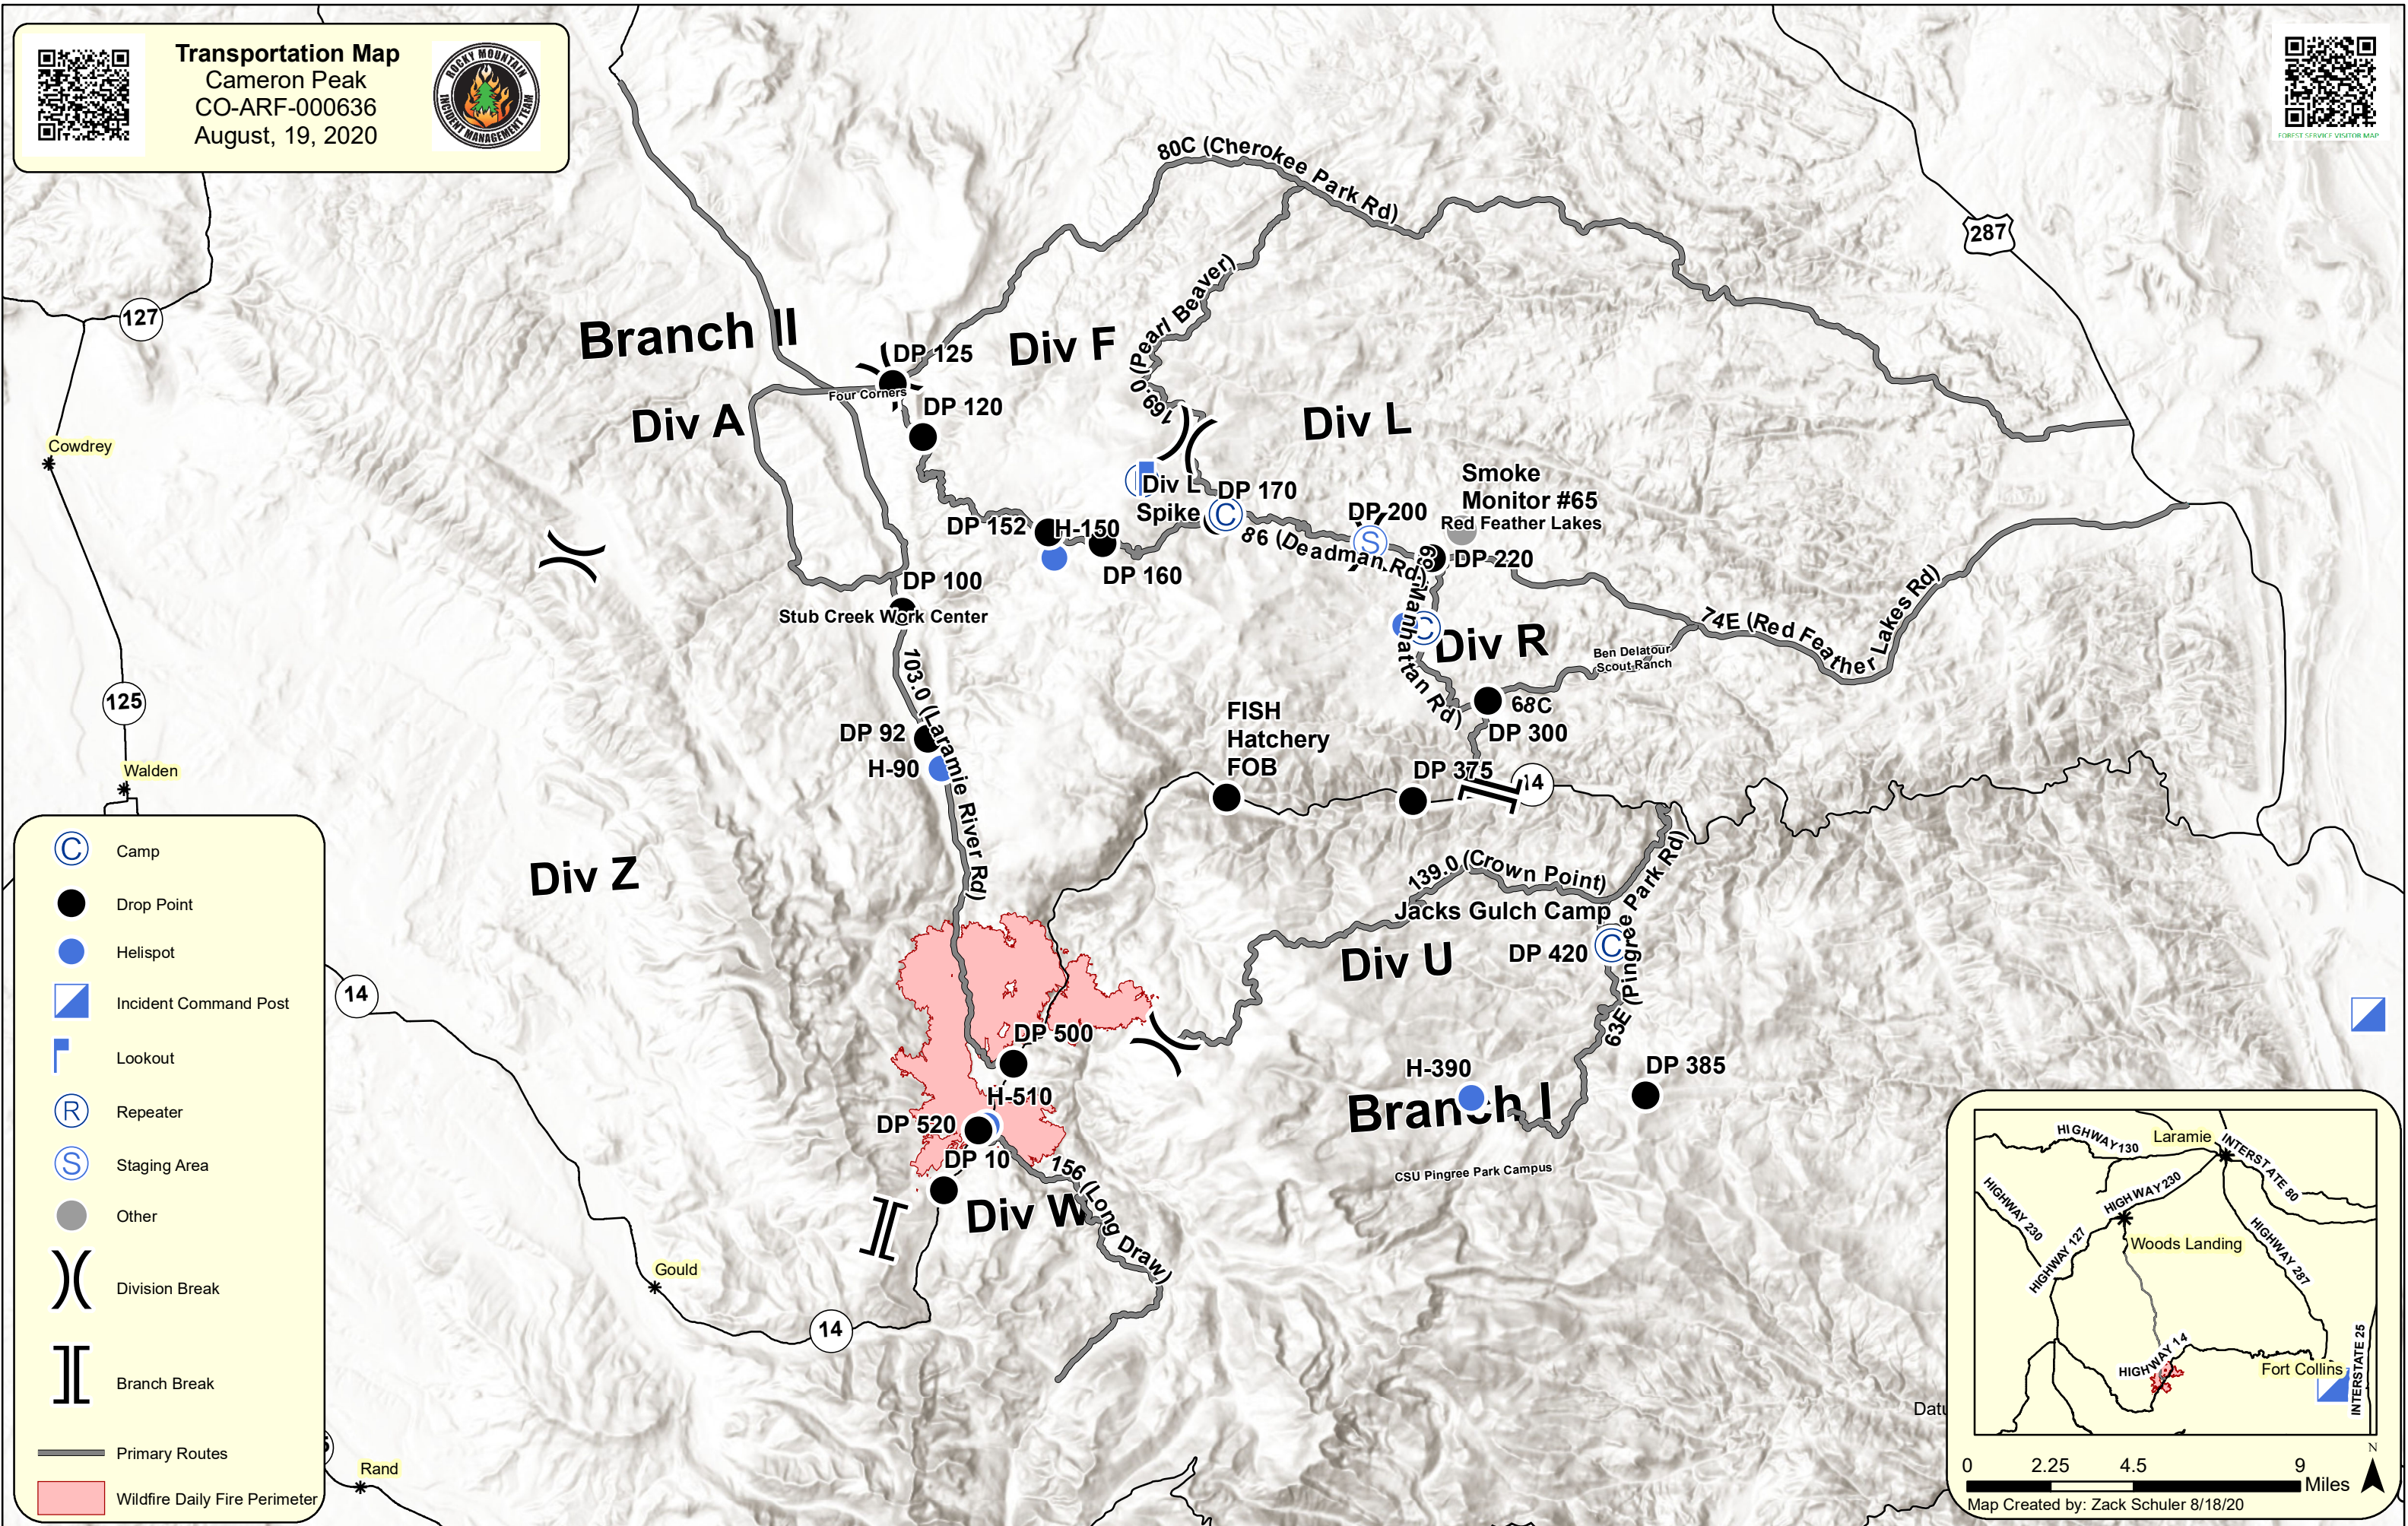

Transportation Map
 Cameron Peak
 CO-ARF-000636
 August, 19, 2020

FOREST SERVICE VISITOR MAP

- Camp
- Drop Point
- Helispot
- Incident Command Post
- Lookout
- Repeater
- Staging Area
- Other
- Division Break
- Branch Break
- Primary Routes
- Wildfire Daily Fire Perimeter

0 2.25 4.5 9 Miles

Map Created by: Zack Schuler 8/18/20