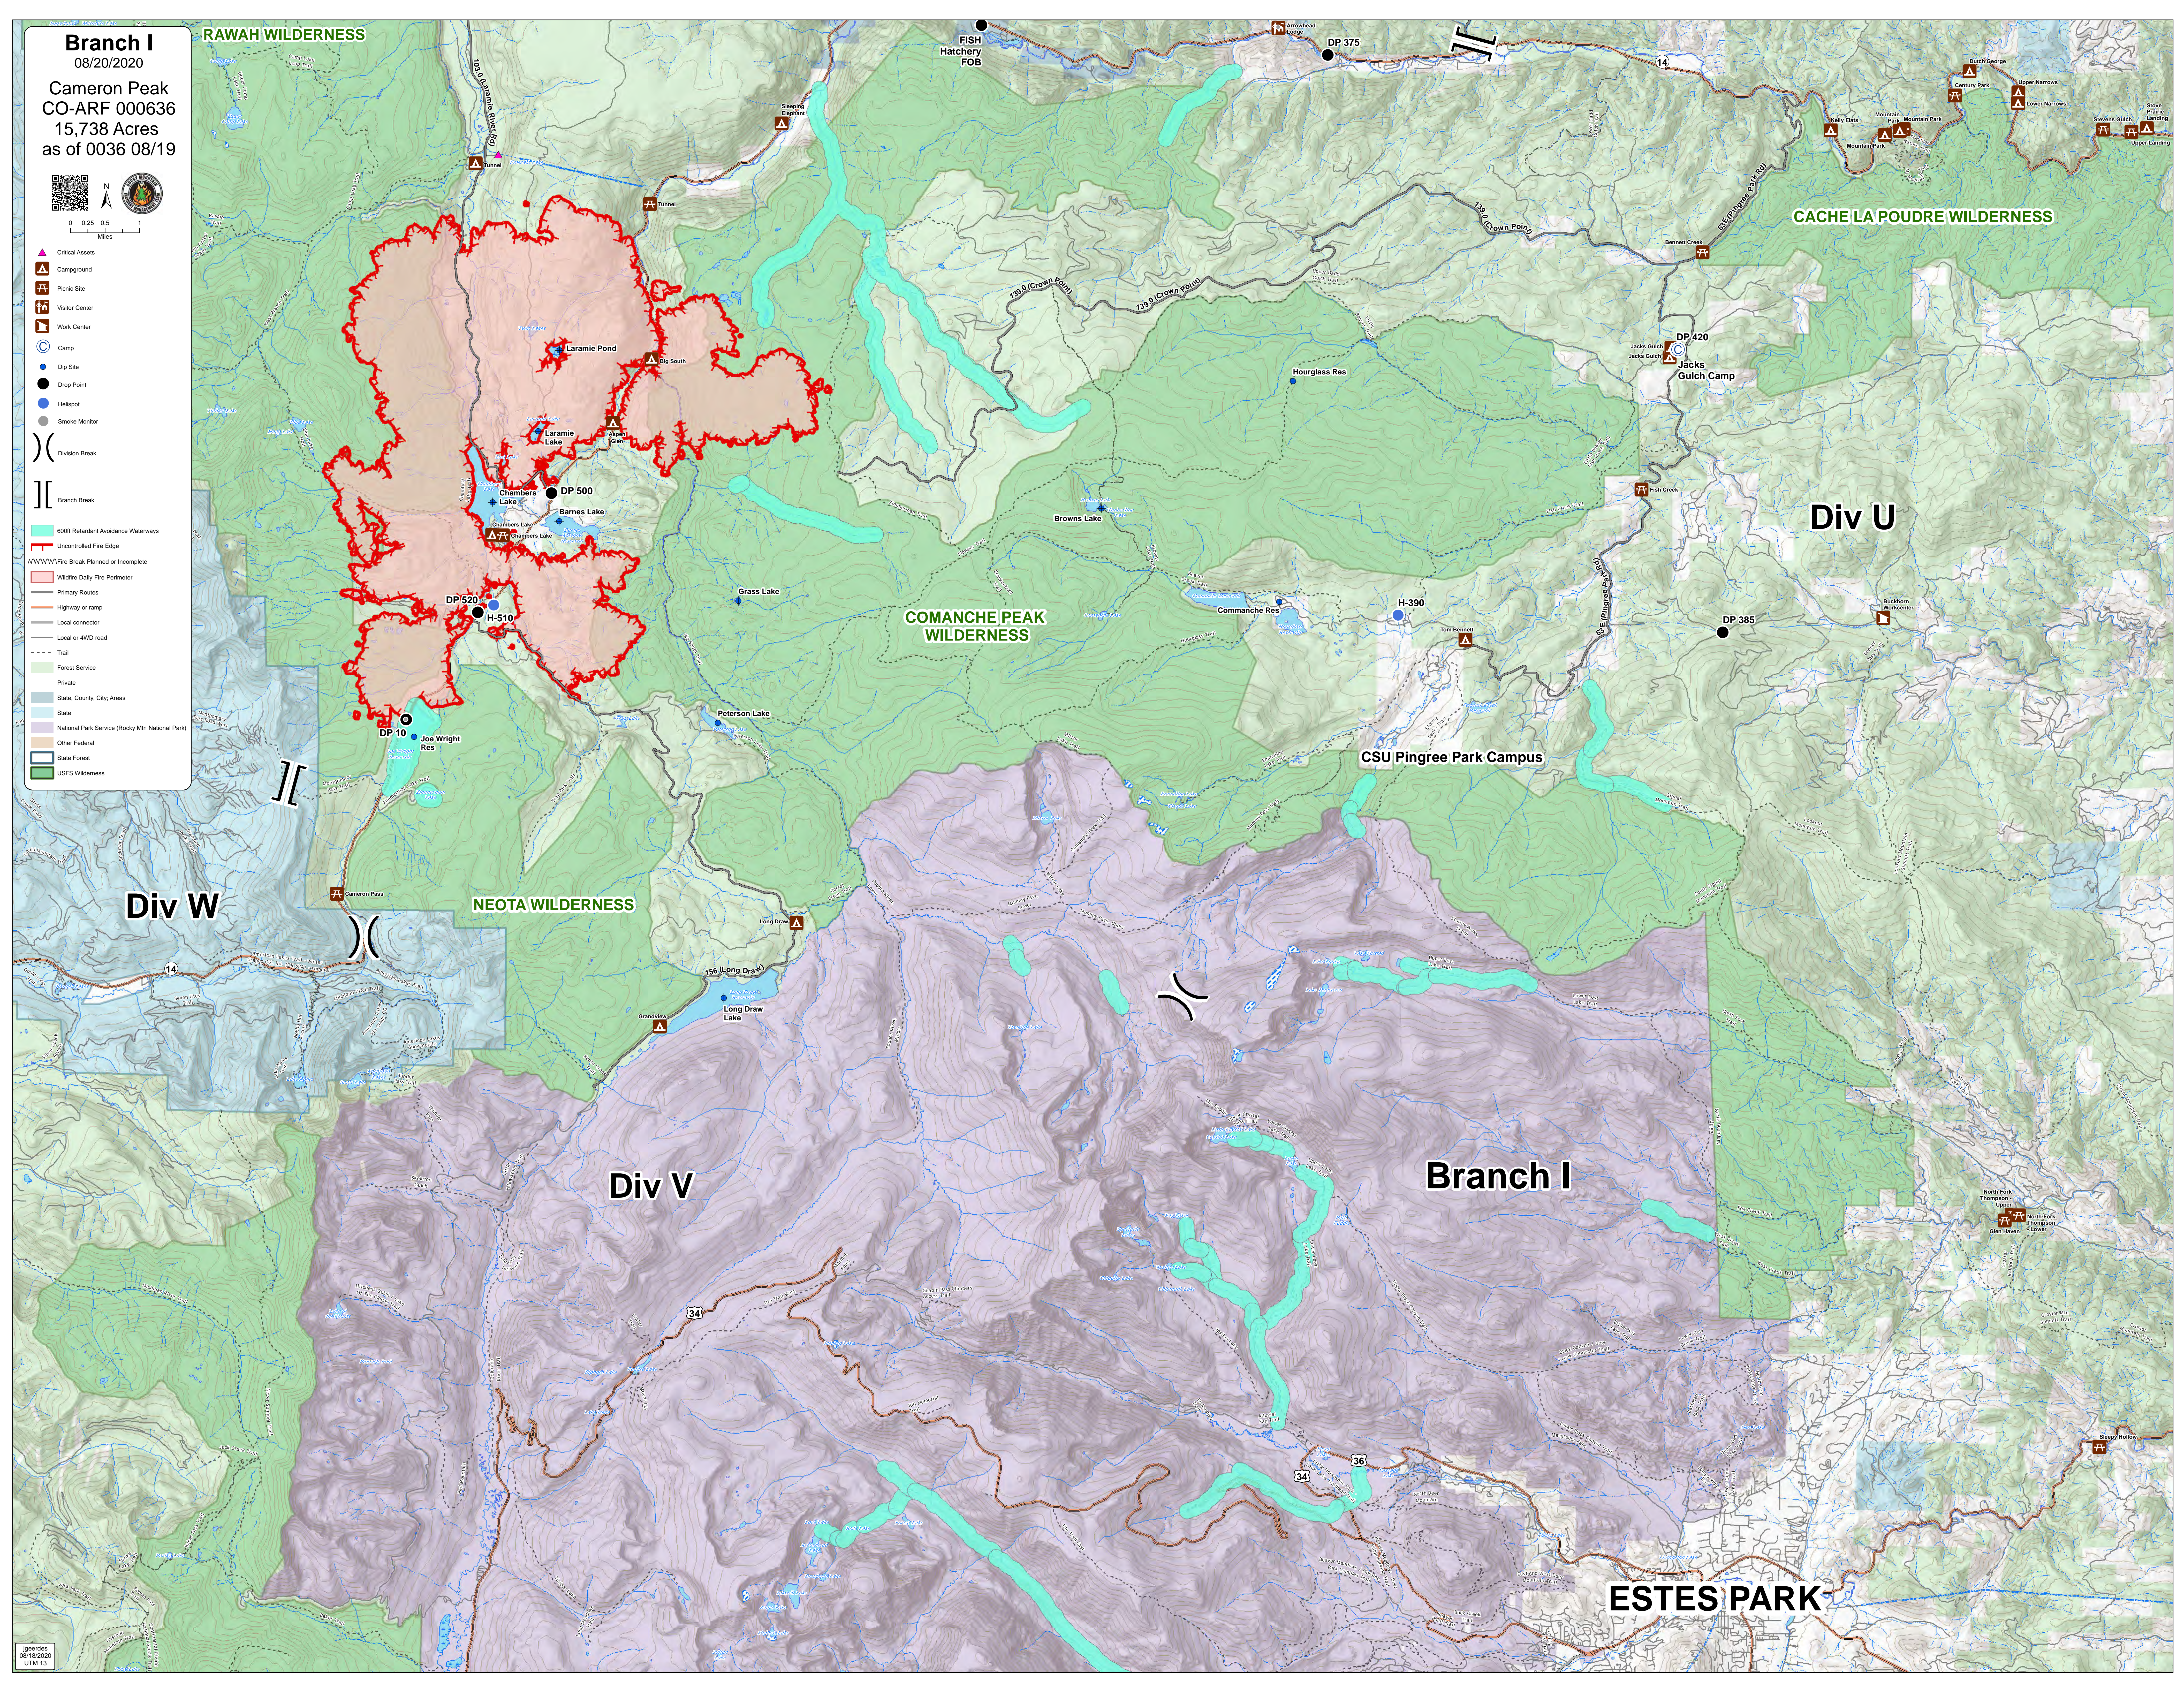

Branch I

08/20/2020

Cameron Peak
CO-ARF 000636
15,738 Acres
as of 0036 08/19

- Critical Assets
- Campground
- Picnic Site
- Visitor Center
- Work Center
- Camp
- Dip Site
- Drop Point
- Helispot
- Smoke Monitor
- Division Break
- Branch Break
- 600ft Retardant Avoidance Waterways
- Uncontrolled Fire Edge
- Wildfire Daily Fire Perimeter
- Primary Routes
- Highway or ramp
- Local connector
- Local or 4WD road
- Trail
- Forest Service
- Private
- State, County, City, Areas
- State
- National Park Service (Rocky Mtn National Park)
- Other Federal
- State Forest
- USFS Wilderness

CACHE LA POUDRÉ WILDERNESS

COMANCHE PEAK WILDERNESS

NEOTA WILDERNESS

Div U

Div W

Div V

Branch I

ESTES PARK