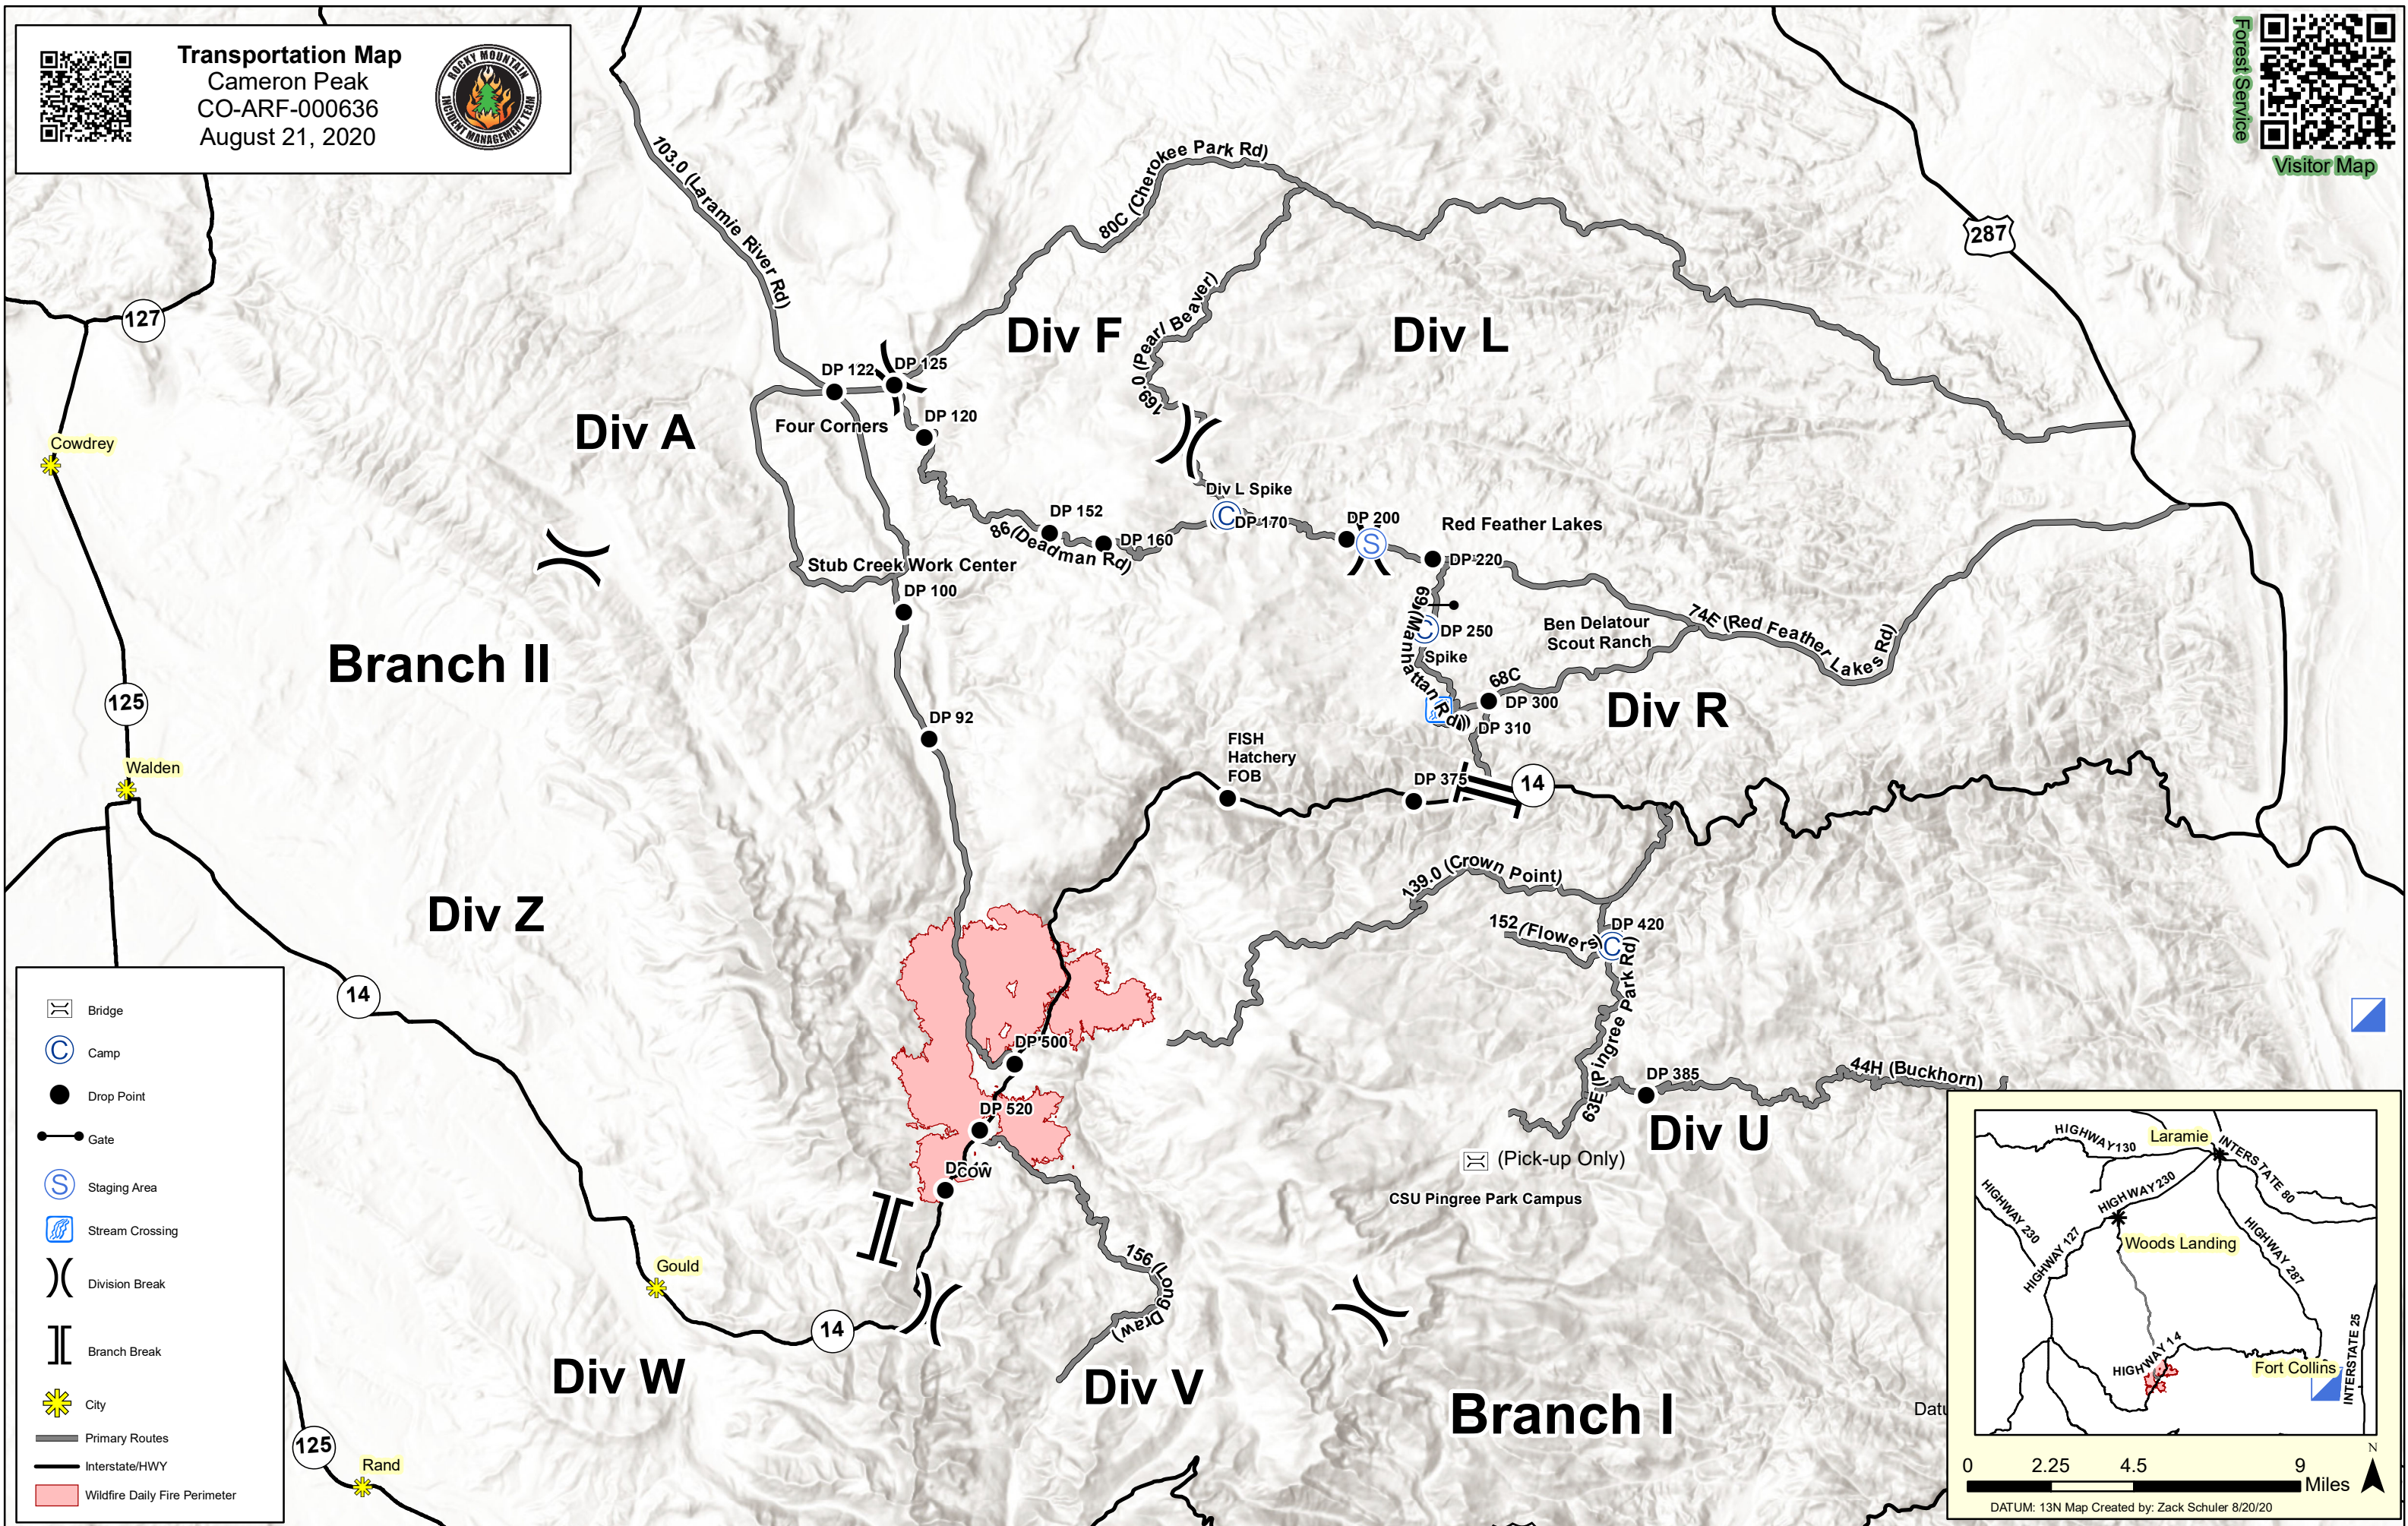

Transportation Map
 Cameron Peak
 CO-ARF-000636
 August 21, 2020

	Bridge
	Camp
	Drop Point
	Gate
	Staging Area
	Stream Crossing
	Division Break
	Branch Break
	City
	Primary Routes
	Interstate/HWY
	Wildfire Daily Fire Perimeter

DATUM: 13N Map Created by: Zack Schuler 8/20/20