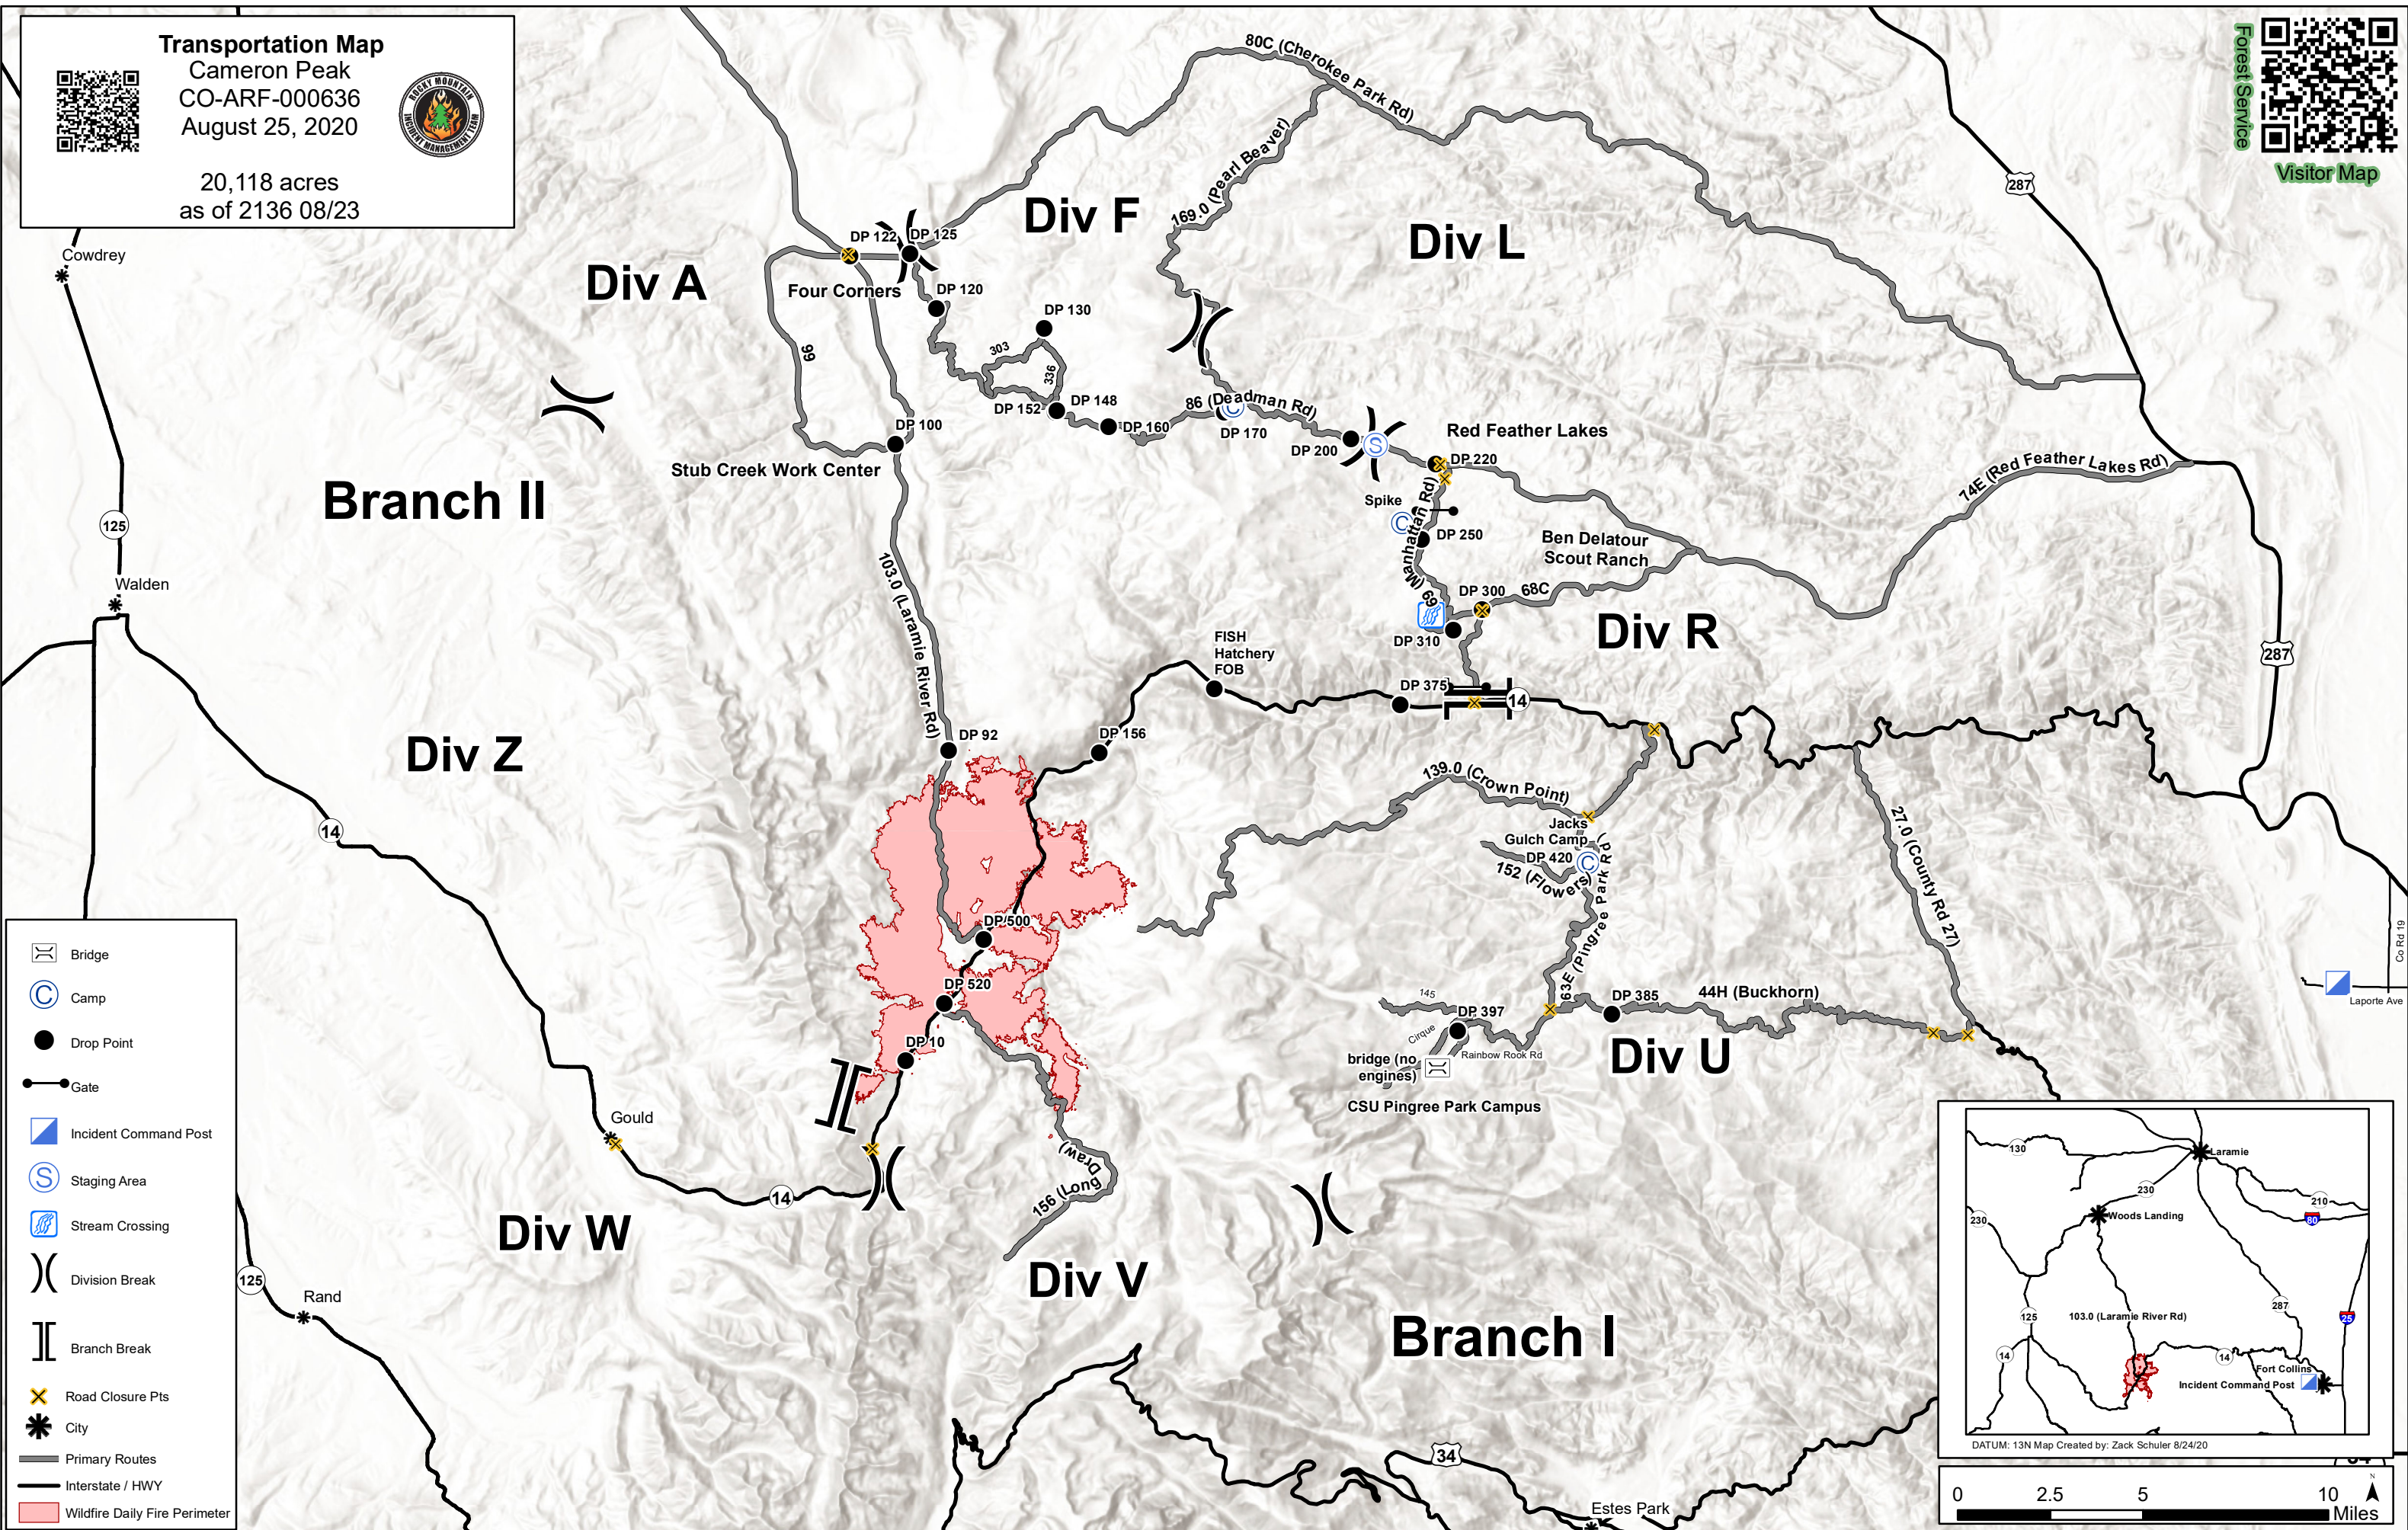

Transportation Map

Cameron Peak
CO-ARF-000636
August 25, 2020

20,118 acres
as of 2136 08/23

Visitor Map

- Bridge
- Camp
- Drop Point
- Gate
- Incident Command Post
- Staging Area
- Stream Crossing
- Division Break
- Branch Break
- Road Closure Pts
- City
- Primary Routes
- Interstate / HWY
- Wildfire Daily Fire Perimeter