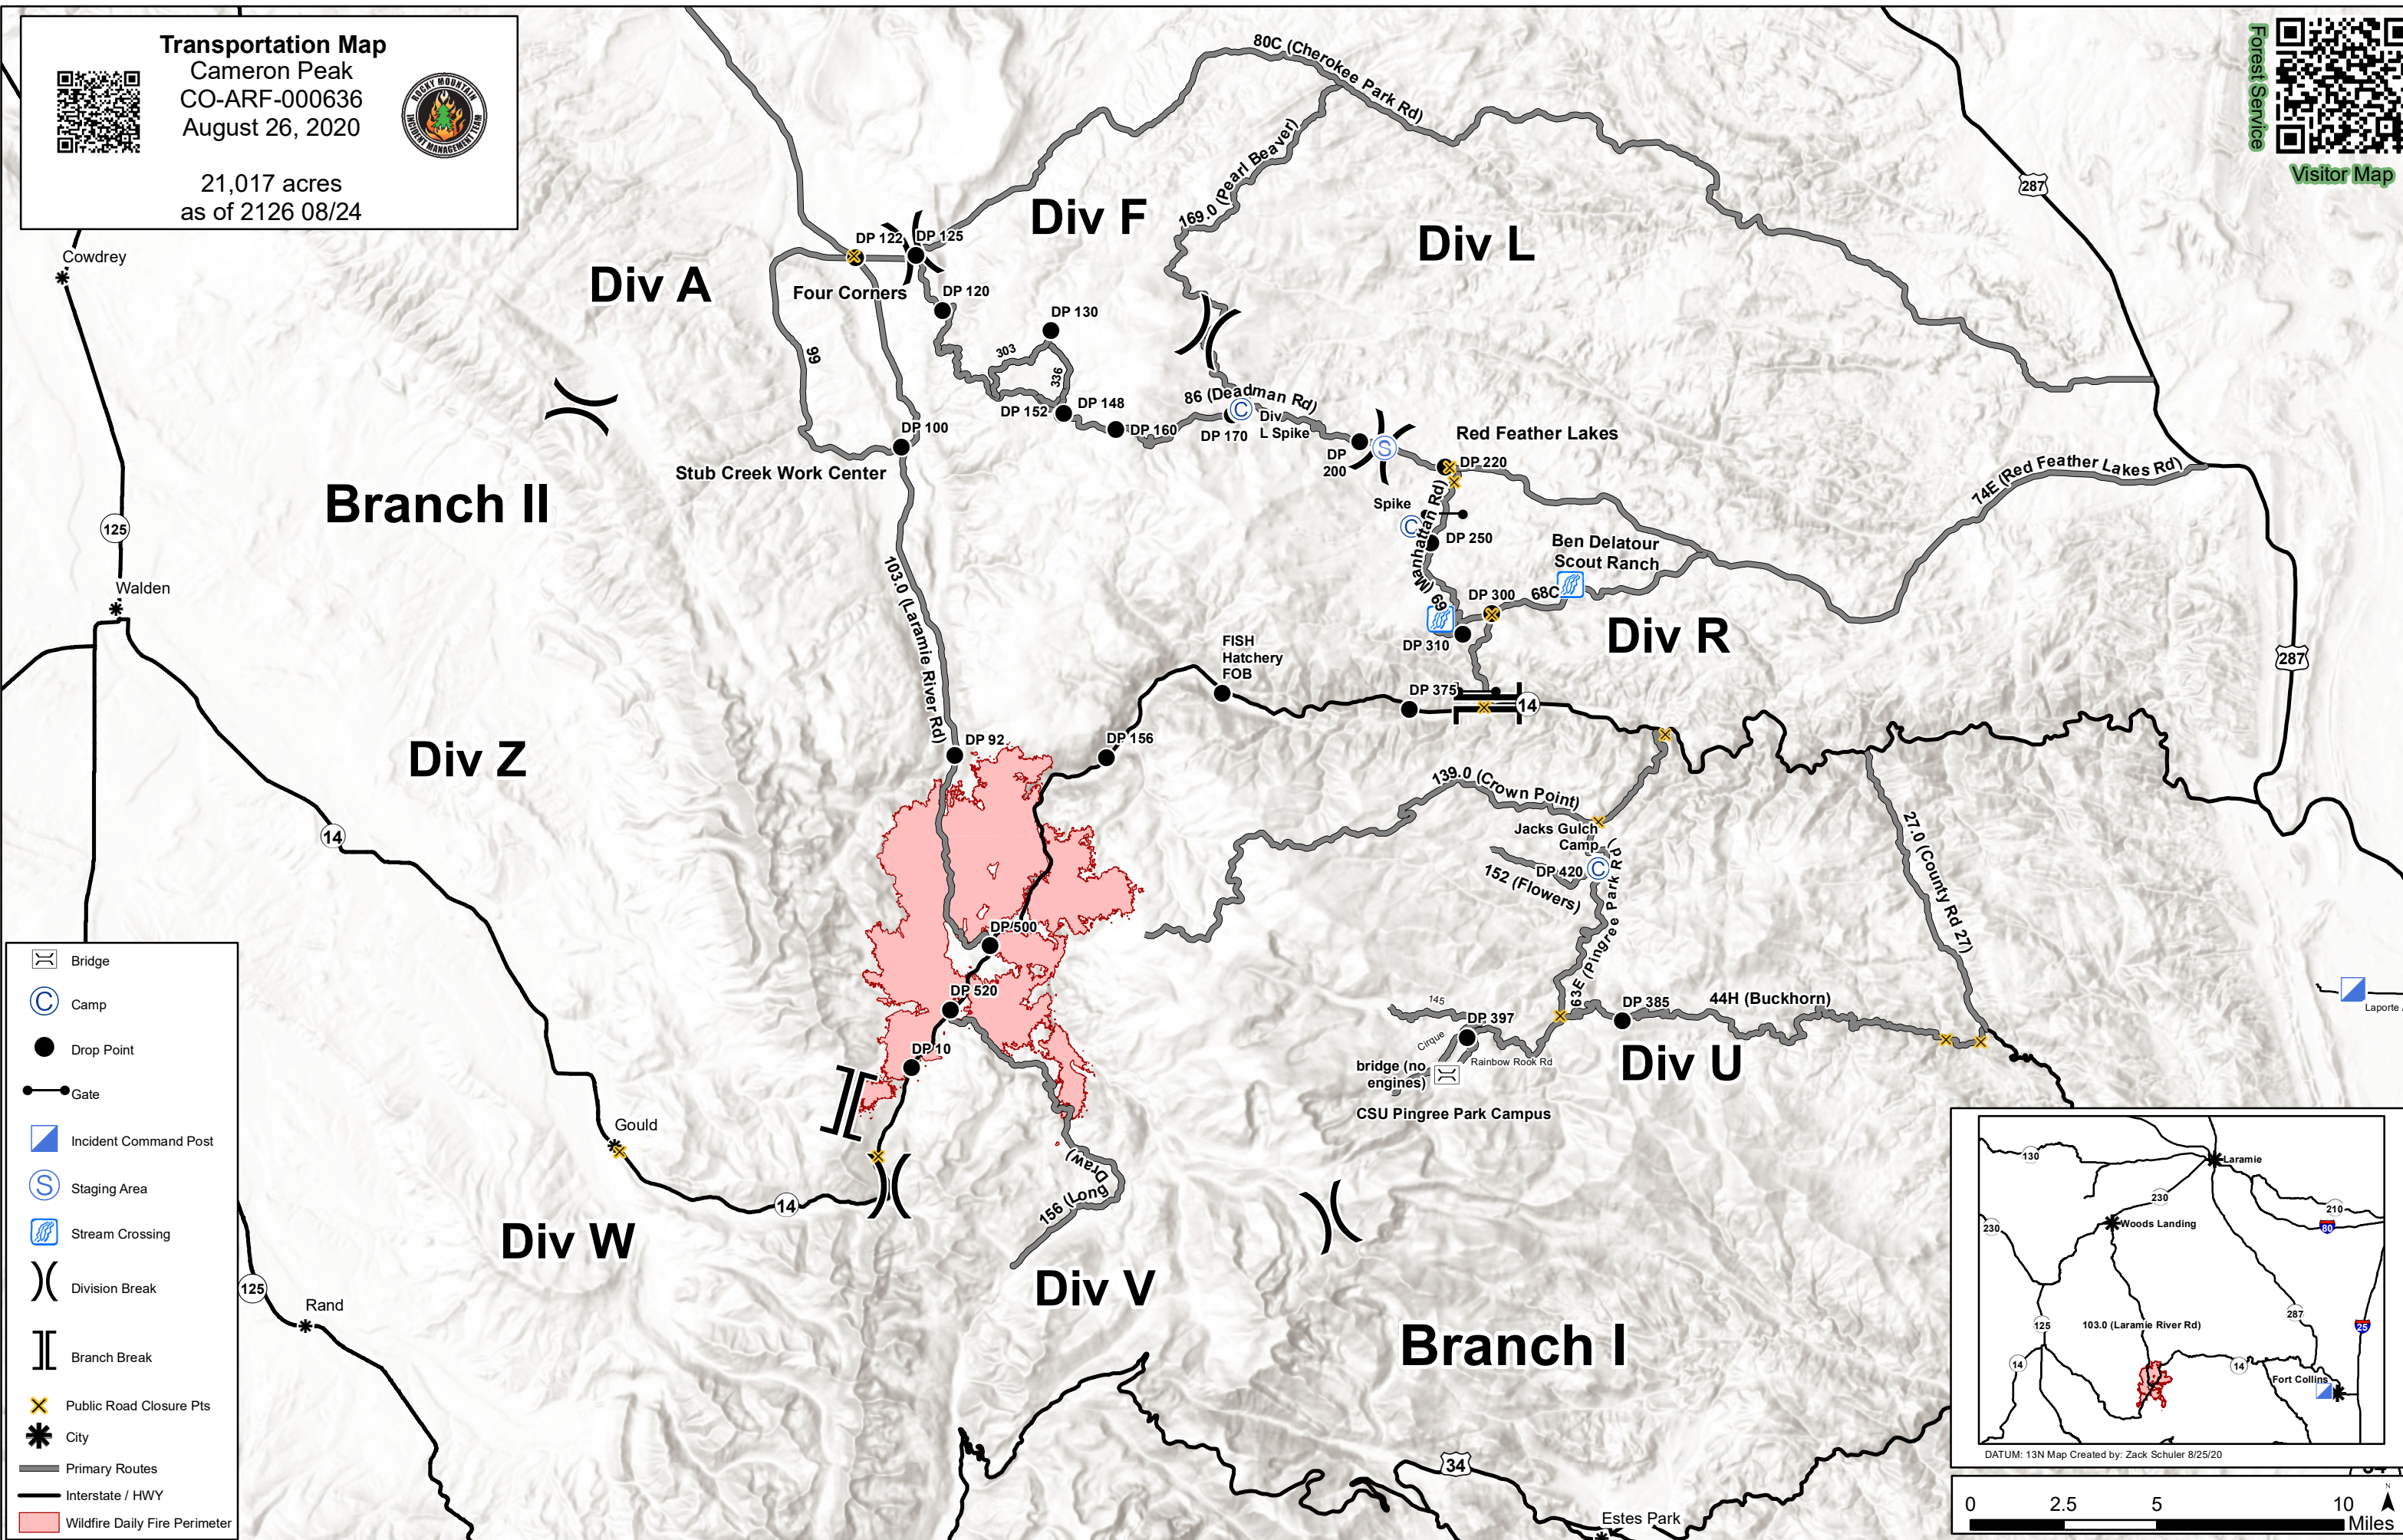

Transportation Map

Cameron Peak
CO-ARF-000636
August 26, 2020

21,017 acres
as of 2126 08/24

- Bridge
- Camp
- Drop Point
- Gate
- Incident Command Post
- Staging Area
- Stream Crossing
- Division Break
- Branch Break
- Public Road Closure Pts
- City
- Primary Routes
- Interstate / HWY
- Wildfire Daily Fire Perimeter