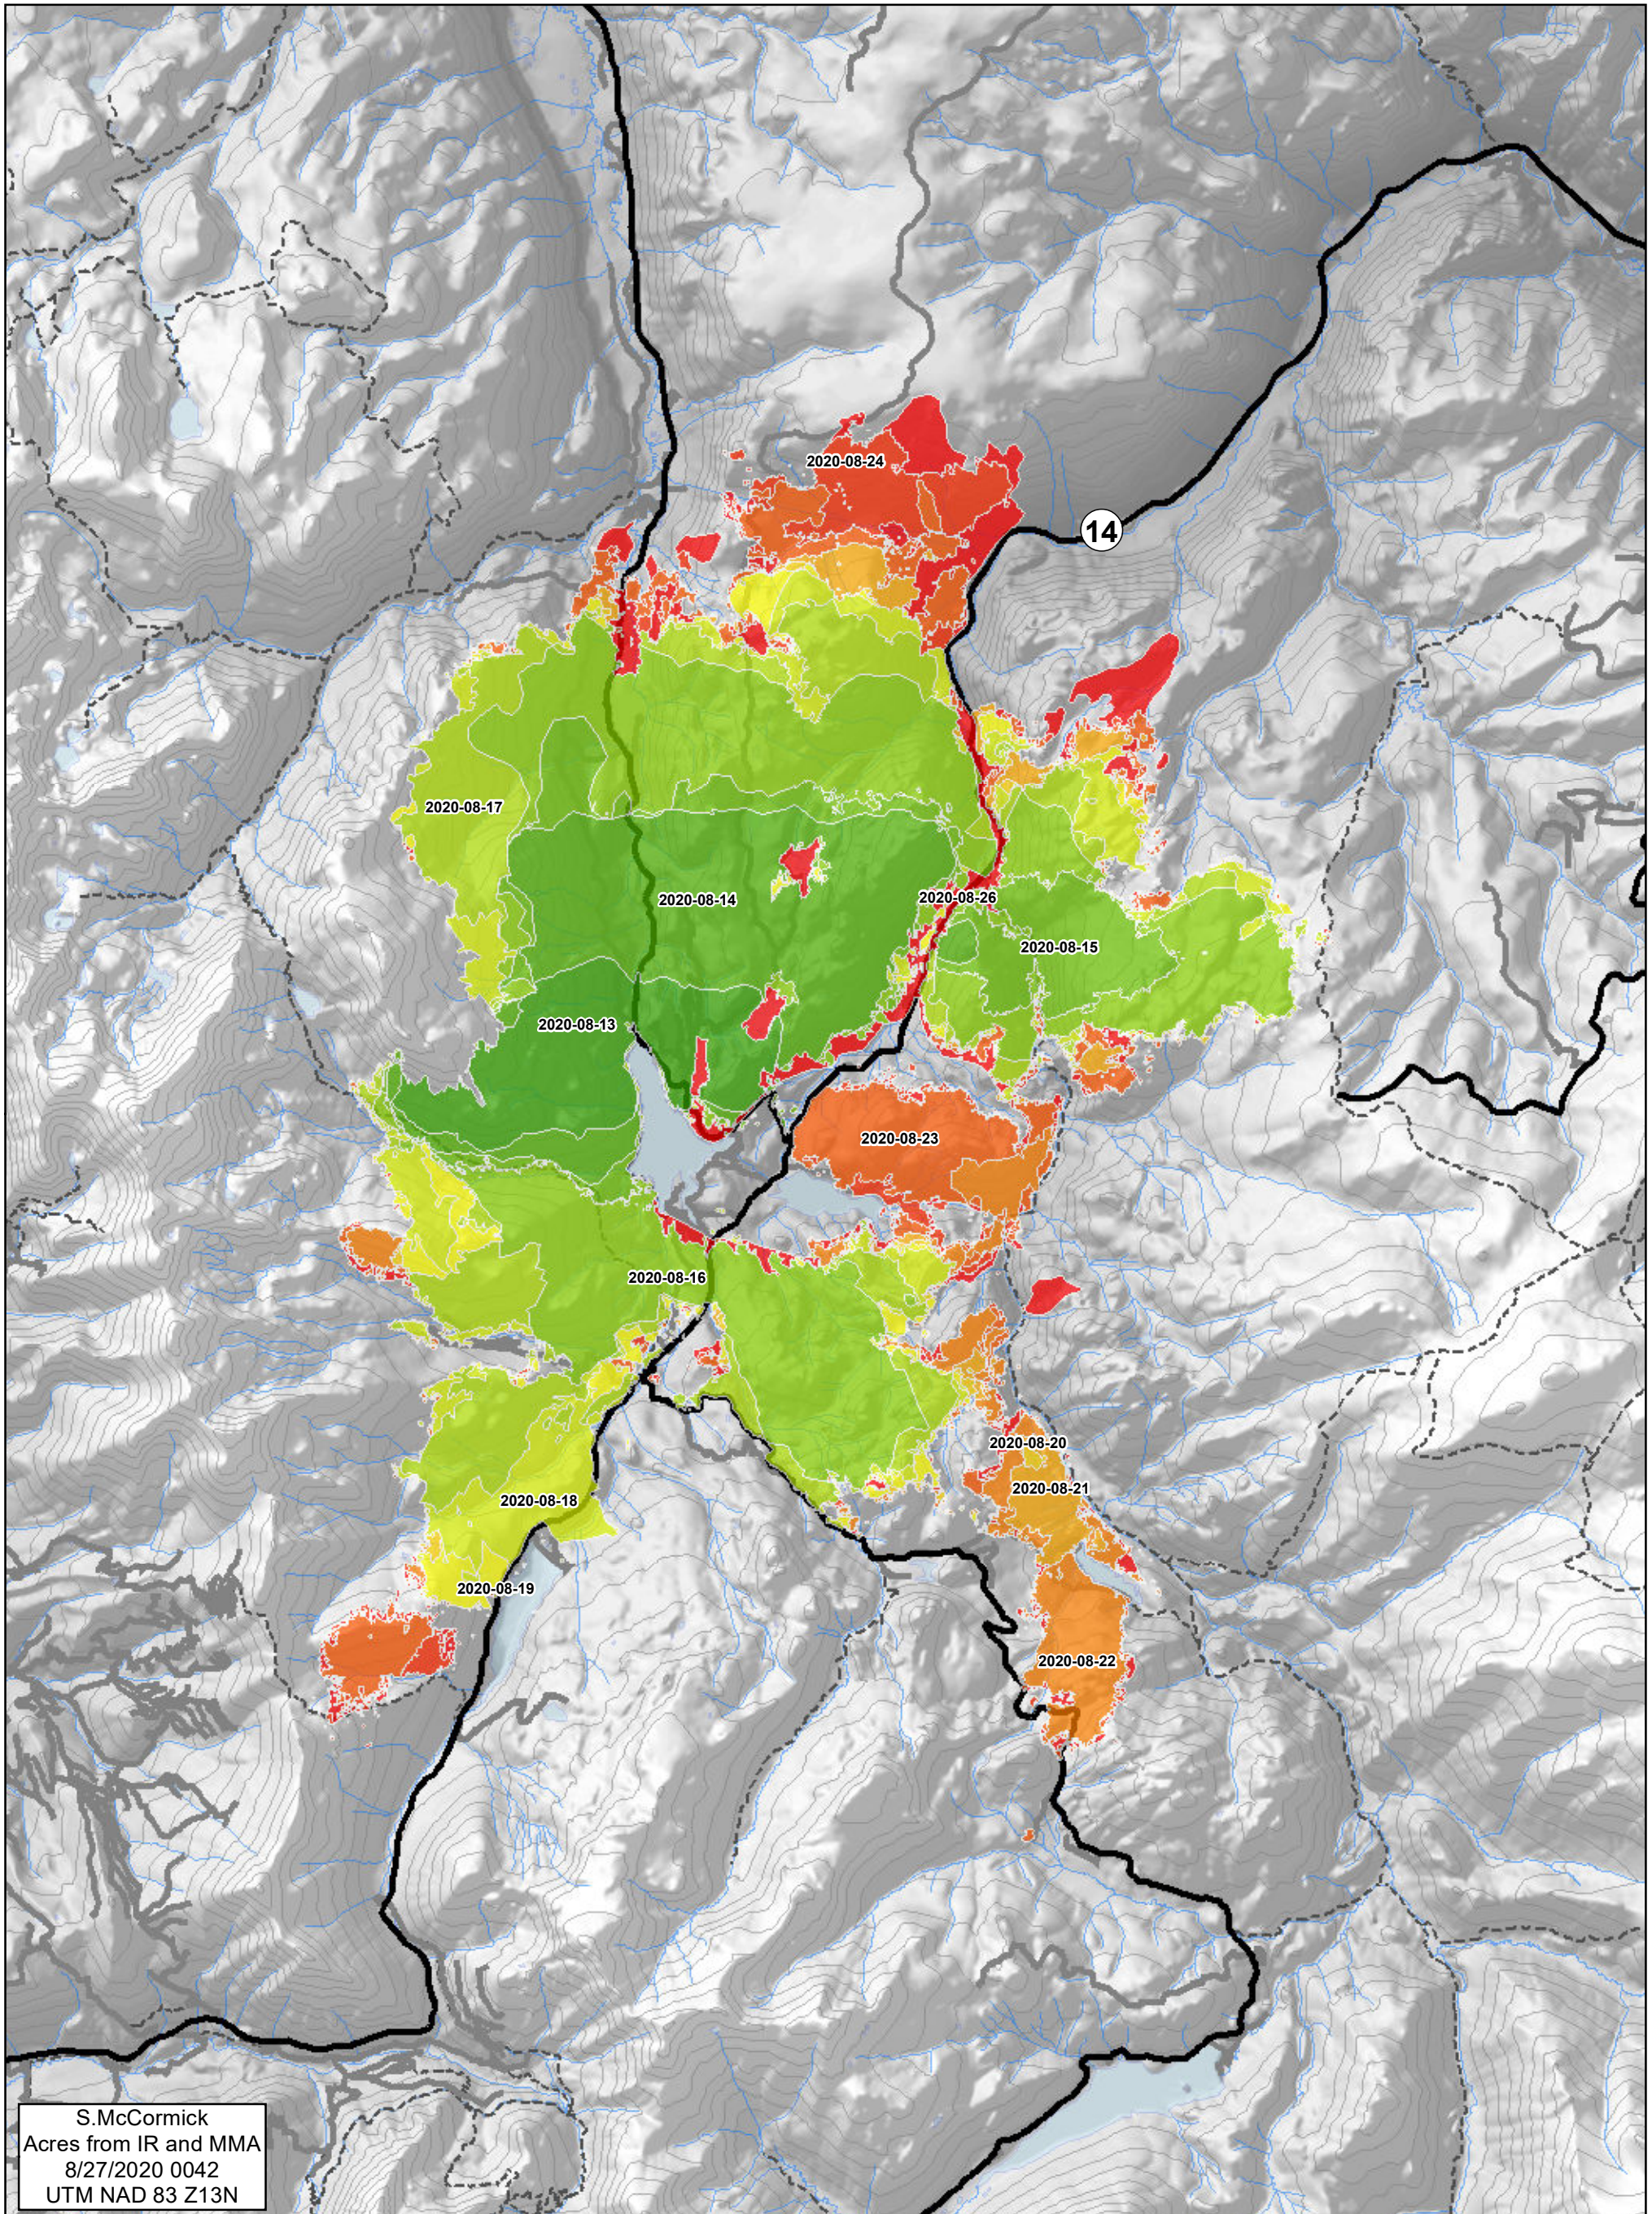

# Progression

08/27/2020

**Cameron Peak**  
 CO-ARF 000636  
 22,654 Acres  
 as of 1215 08/26

- Roads
- Local or 4WD road
- Trail
- Lakes
- Streams

Legend	Date	Growth	Total Acres
	8/13/2020	1,458	1,458
	8/14/2020	3,642	5,100
	8/15/2020	661	5,761
	8/16/2020	6,363	12,124
	8/17/2020	1,894	14,018
	8/18/2020	1,720	15,738
	8/19/2020	723	16,461
	8/20/2020	141	16,602
	8/21/2020	644	17,246
	8/22/2020	1,041	18,287
	8/23/2020	1,831	20,118
	8/24/2020	899	21,017
	8/26/2020	1,637	22,654

S.McCormick  
 Acres from IR and MMA  
 8/27/2020 0042  
 UTM NAD 83 Z13N