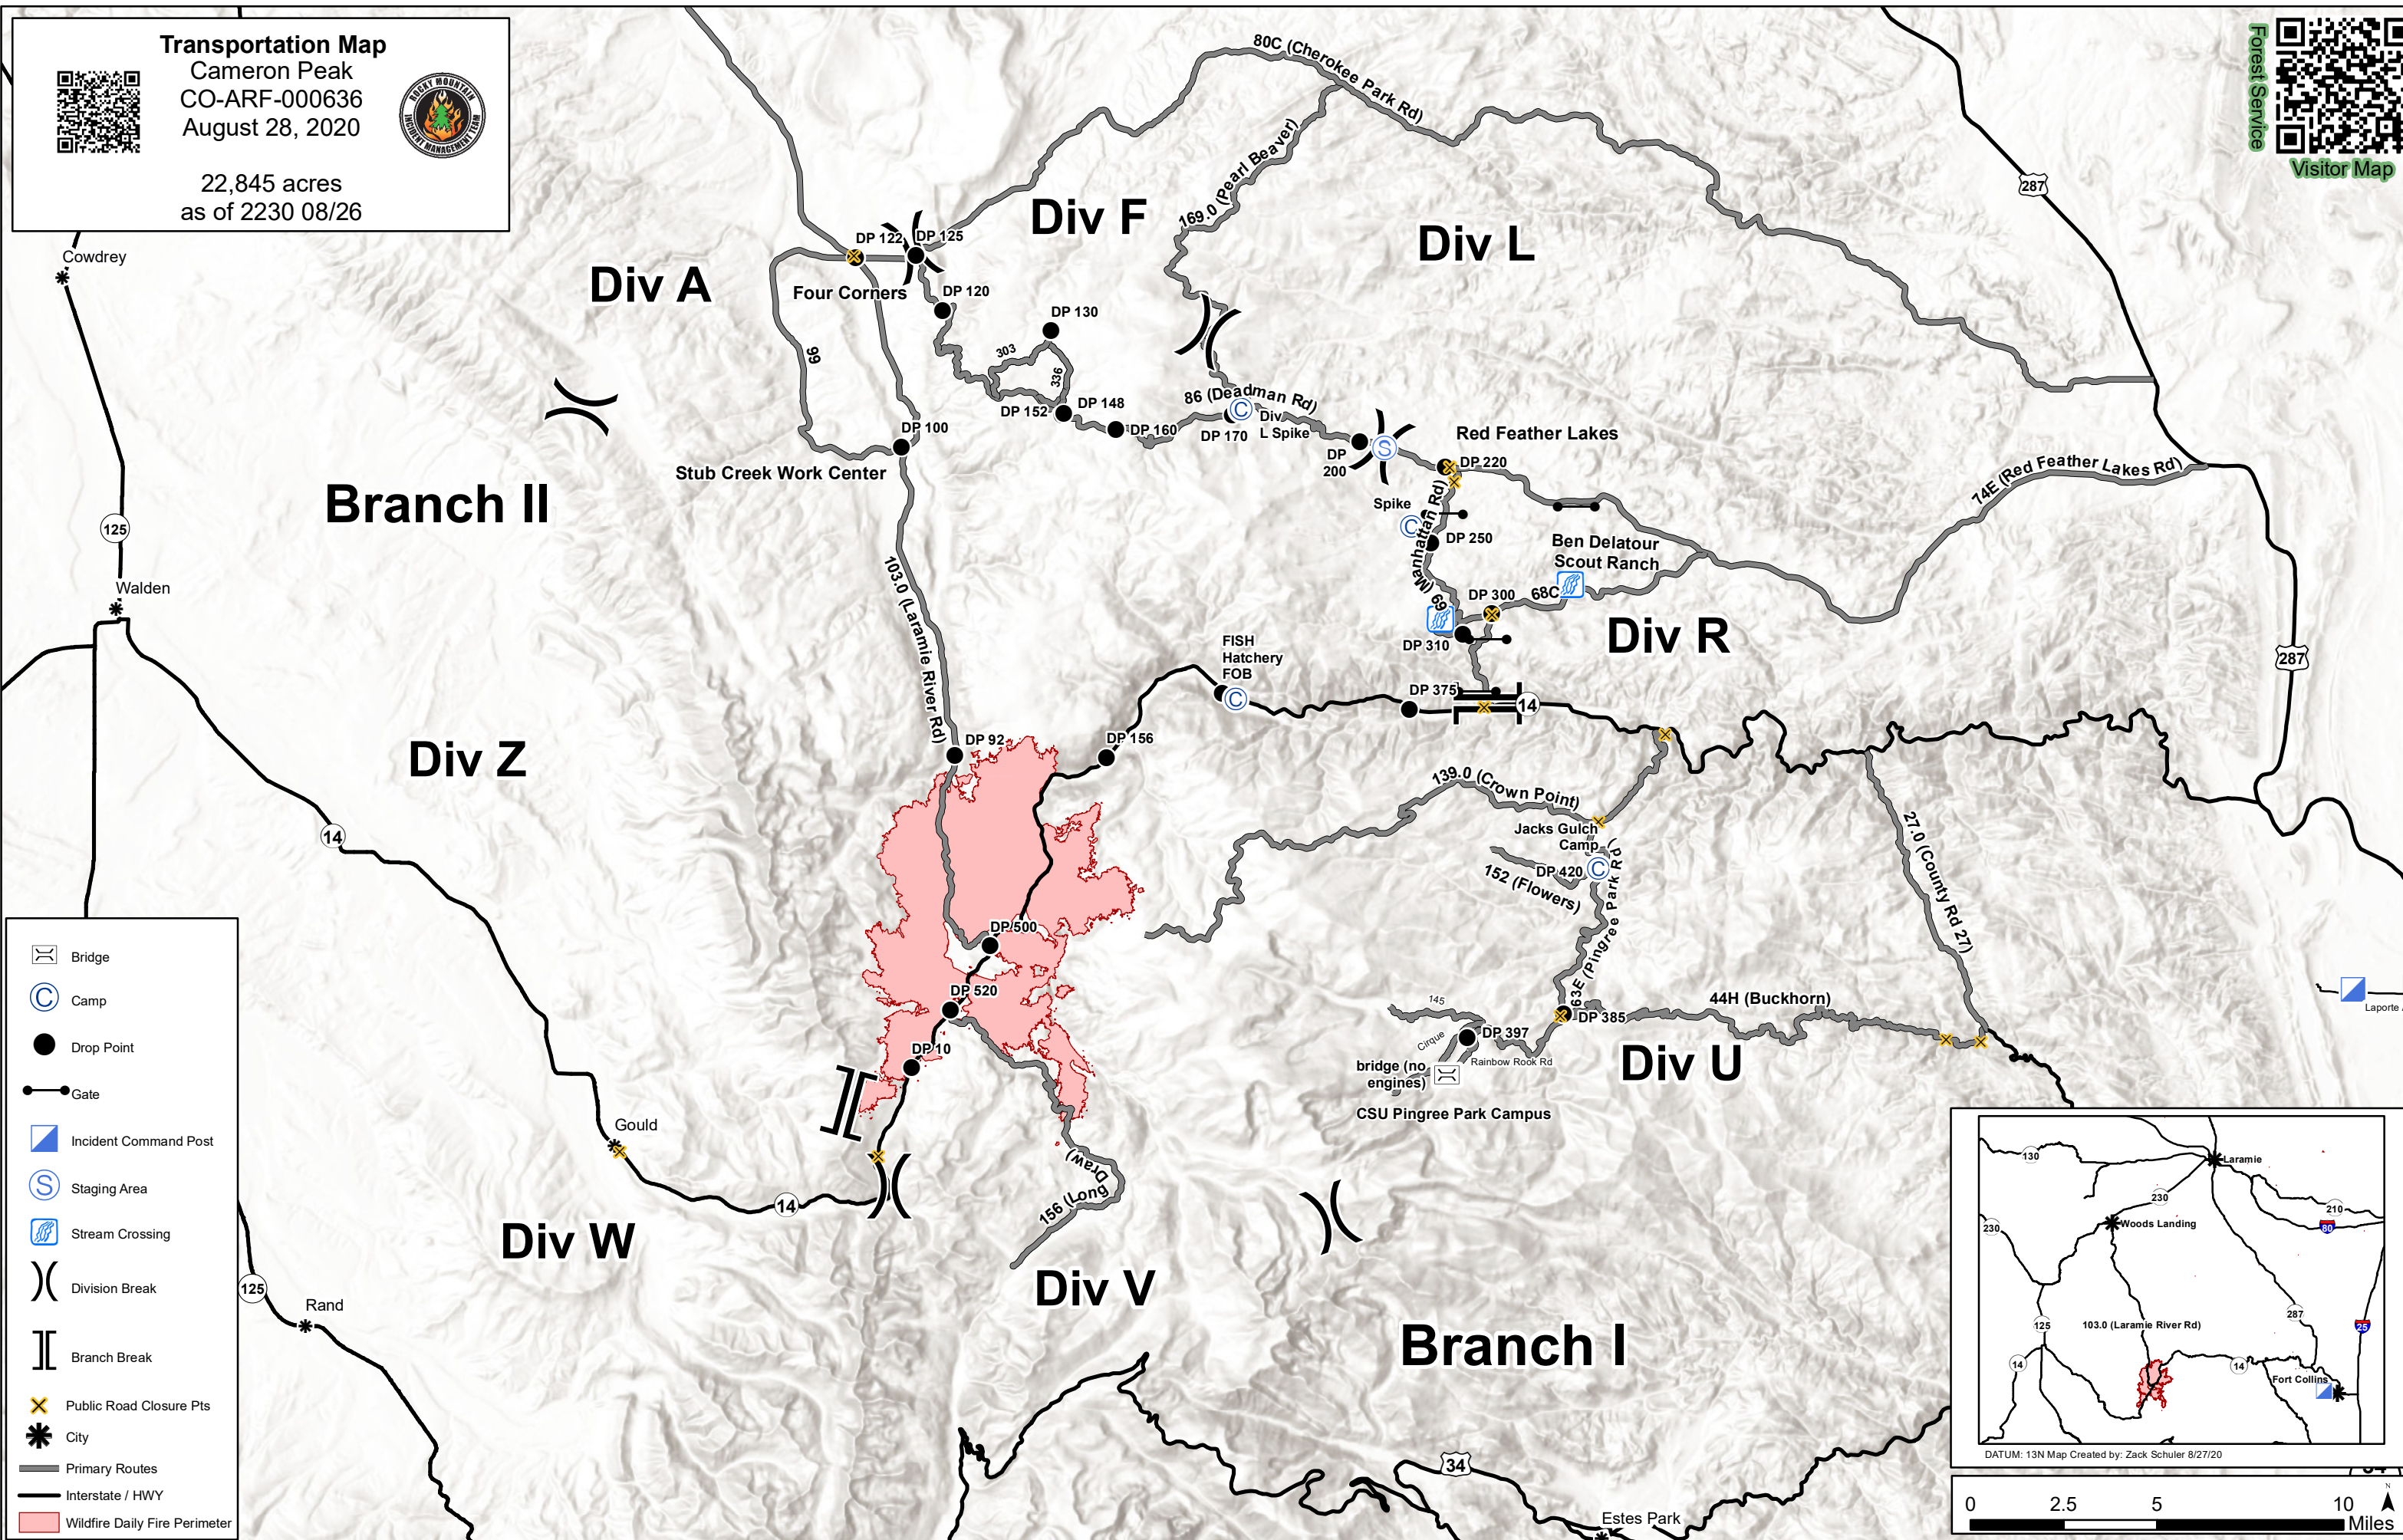

**Transportation Map**

Cameron Peak  
CO-ARF-000636  
August 28, 2020

22,845 acres  
as of 2230 08/26

- Bridge
- Camp
- Drop Point
- Gate
- Incident Command Post
- Staging Area
- Stream Crossing
- Division Break
- Branch Break
- Public Road Closure Pts
- City
- Primary Routes
- Interstate / HWY
- Wildfire Daily Fire Perimeter