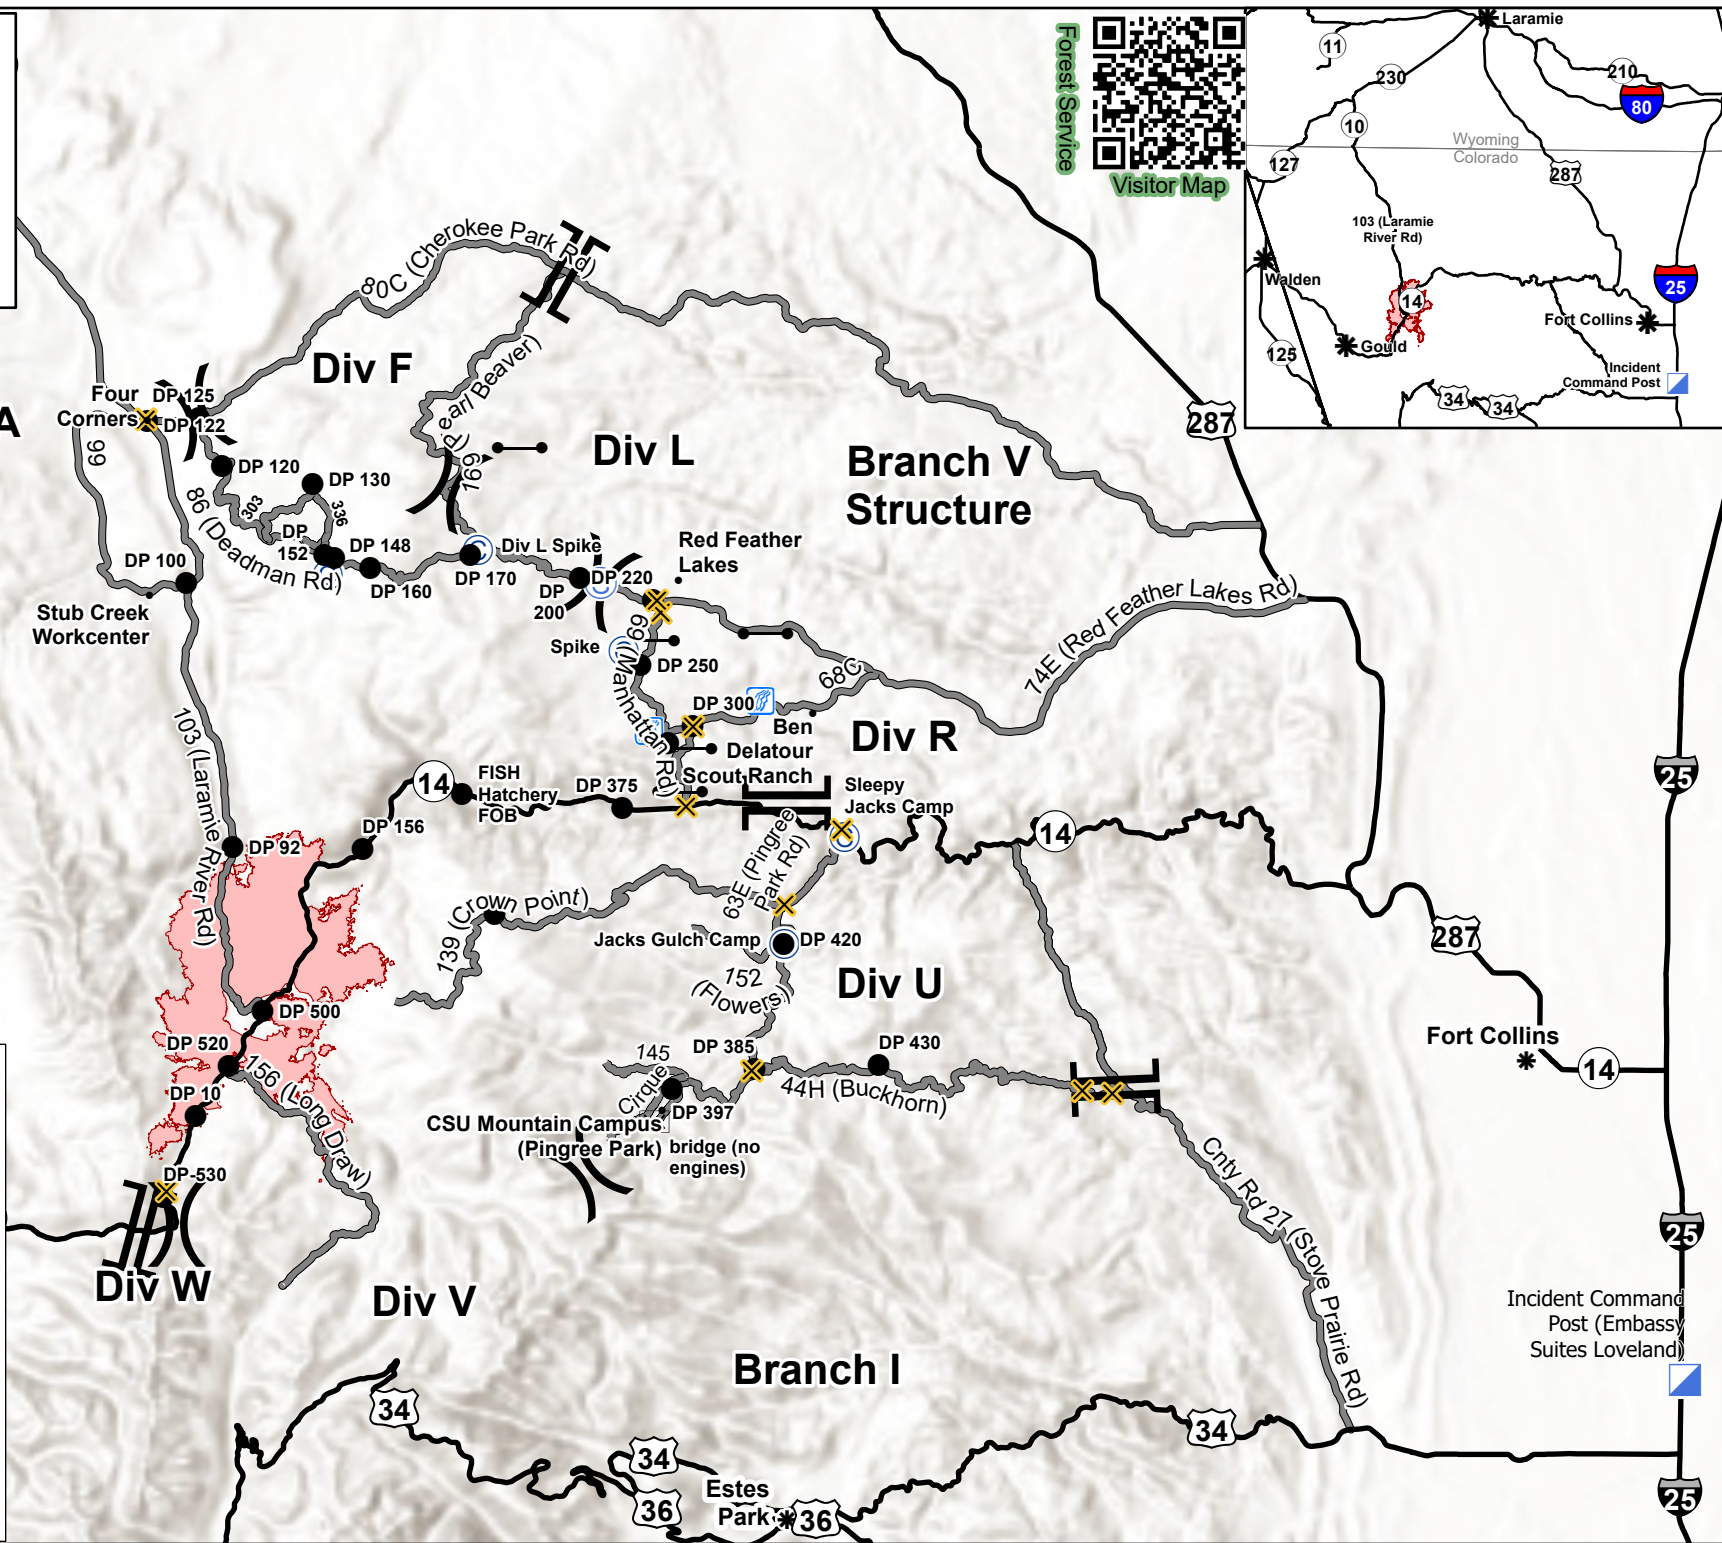

Transportation Map

Cameron Peak
CO-ARF-000636
August 31, 2020

0 1 2 4
Miles

E: Vakili 08/30/20 2002 Datum: NAD 83

Branch II

Div A

Div F

Div L

Branch V Structure

Div R

Div Z

Div U

Div V

Branch I

Div W

- Bridge
- Camp
- Closure
- Drop Point
- Gate
- Incident Command Post
- Staging Area
- Stream Crossing
- Division Break
- Branch Break
- City
- Access_Routes_DP130
- Primary Routes
- Interstate/Highway
- Primary Route
- Wildfire Daily Fire Perimeter

Forest Service
Visitor Map

Transportation Map

Cameron Peak
CO-ARF-000636
August 31, 2020

E. Vakili 08/30/20 2017 Datum: NAD 83

- SpecialPts
- Drop Point
- ⌋ Branch Break
- ⊠ Bridge
- Gate
- Primary Routes
- ⊙ Camp
- ⊙ Staging Area
- Interstate/Highway
- ✕ Closure
- ⊡ Stream Crossing
- ⌋ Division Break
- Wildfire Daily Fire Perimeter