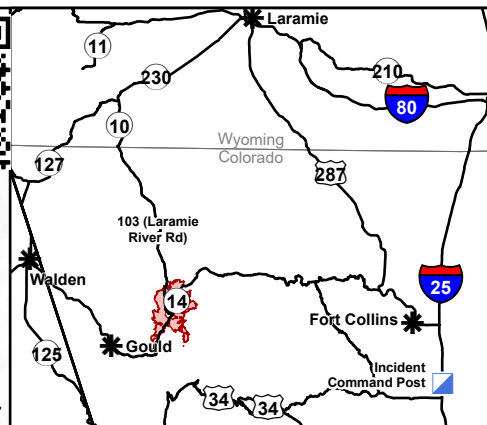

Transportation Map

Cameron Peak
CO-ARF-000636
August 31, 2020

0 1 2 4
Miles

E: Vakili 08/30/20 2002 Datum: NAD 83

Branch II

Div A

Div F

Div L

Branch V Structure

Div R

Div Z

Div U

Div V

Branch I

Div W

- Bridge
- Camp
- Closure
- Drop Point
- Gate
- Incident Command Post
- Staging Area
- Stream Crossing
- Division Break
- Branch Break
- City
- Access_Routes_DP130
- Primary Routes
- Interstate/Highway
- Primary Route
- Wildfire Daily Fire Perimeter

Forest Service
Visitor Map

Transportation Map

Cameron Peak
CO-ARF-000636
August 31, 2020

E. Vakili 08/30/20 2017 Datum: NAD 83

- SpecialPts
- Drop Point
- ⌋ Branch Break
- ⊠ Bridge
- Gate
- Primary Routes
- ⊙ Camp
- ⊙ Staging Area
- Interstate/Highway
- ✕ Closure
- ⊡ Stream Crossing
- ⌋ Division Break
- Wildfire Daily Fire Perimeter