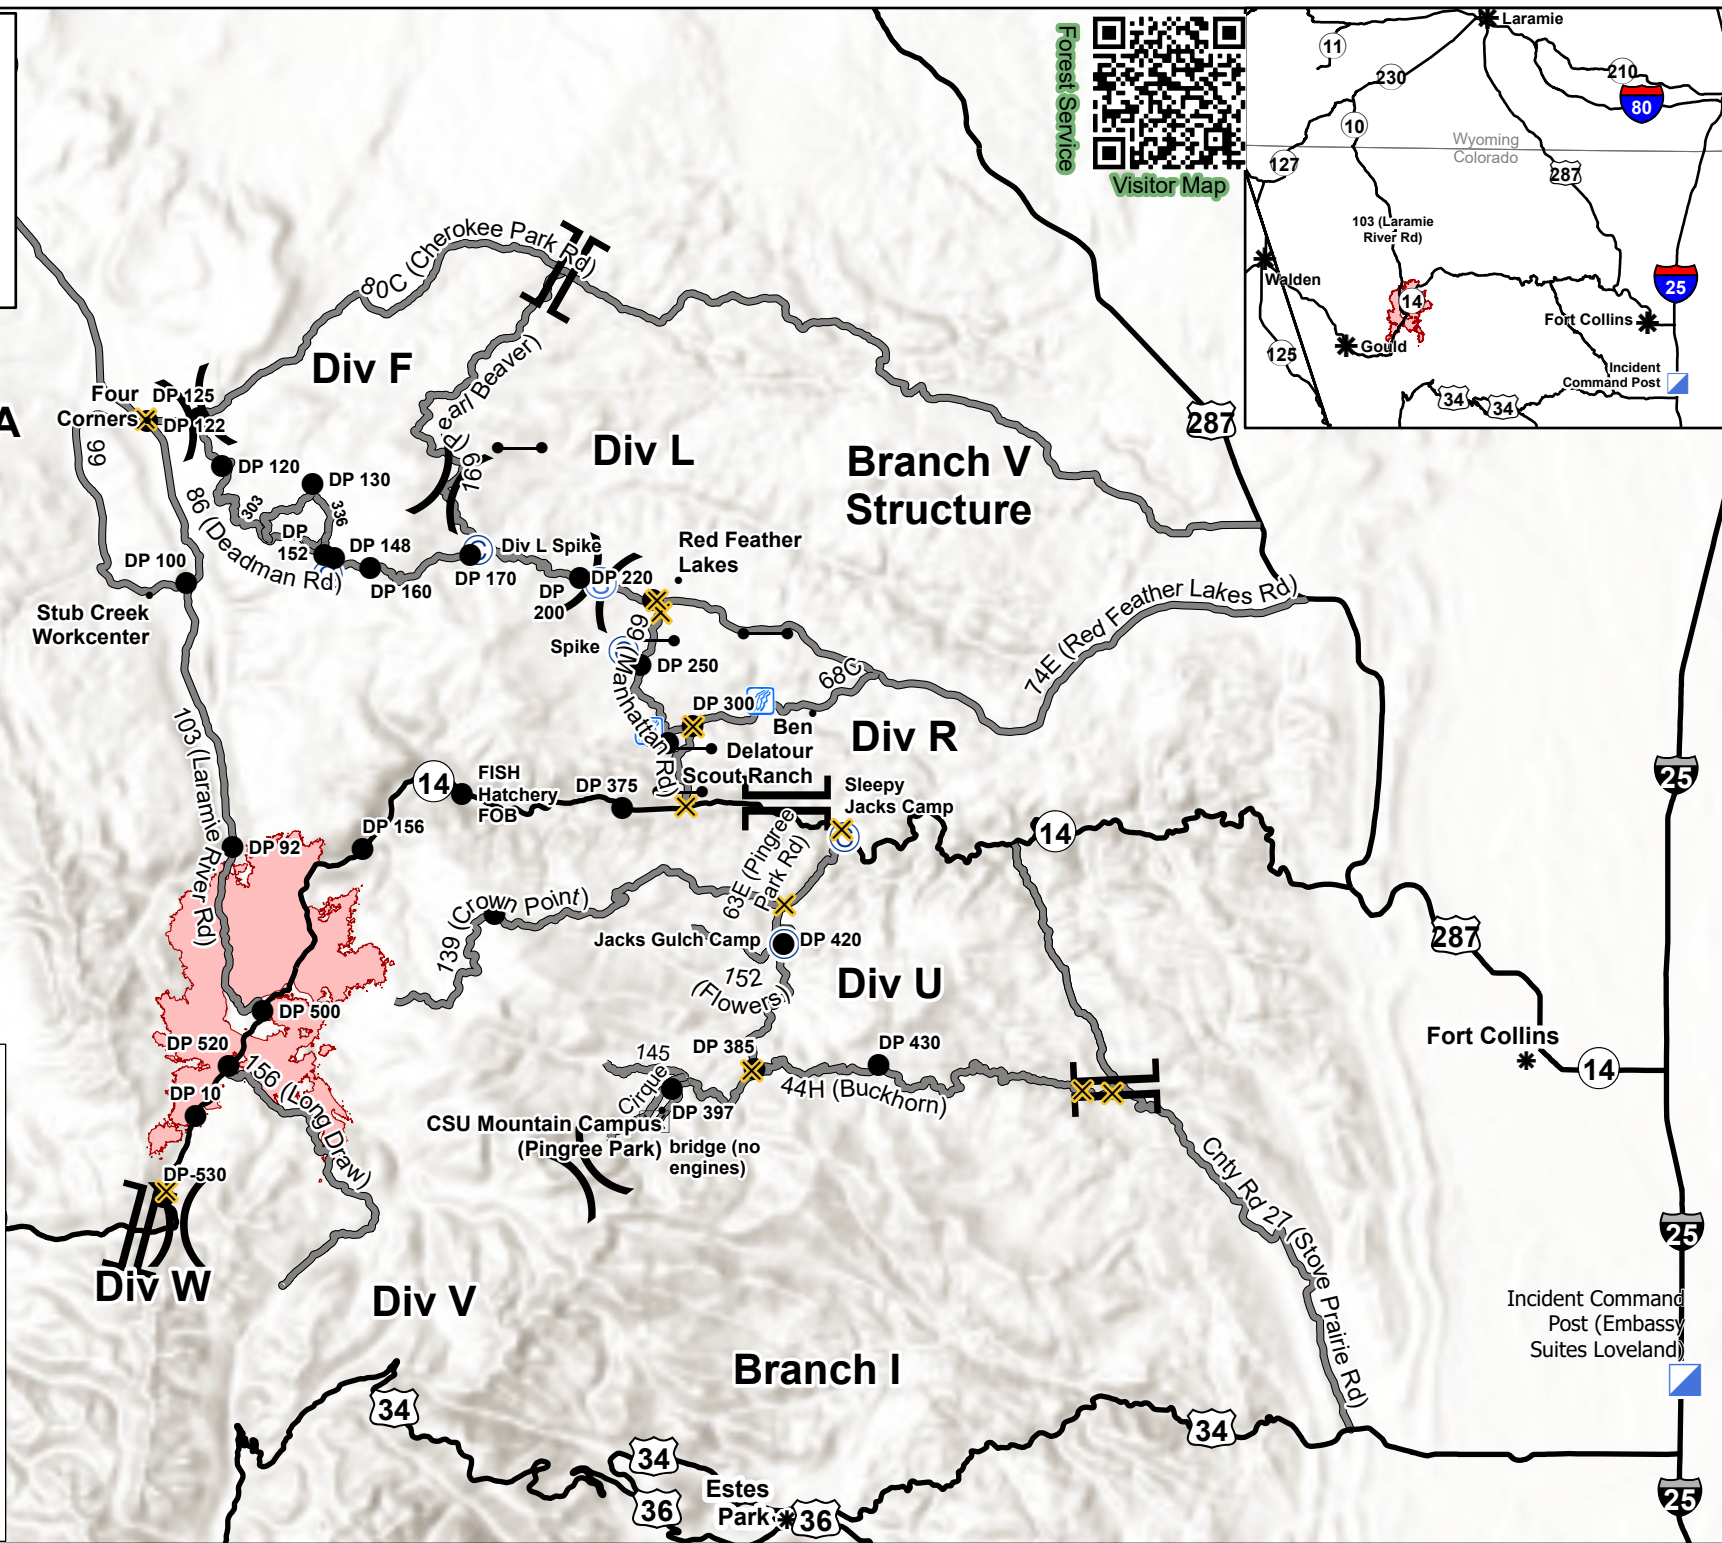

Transportation Map

Cameron Peak
CO-ARF-000636
August 31, 2020

0 1 2 4
Miles

E: Vakili 08/30/20 2002 Datum: NAD 83

Branch II

Div A

Div F

Div L

Branch V Structure

Div R

Div Z

Div U

Div V

Branch I

Div W

- Bridge
- Camp
- Closure
- Drop Point
- Gate
- Incident Command Post
- Staging Area
- Stream Crossing
- Division Break
- Branch Break
- City
- Access_Routes_DP130
- Primary Routes
- Interstate/Highway
- Primary Route
- Wildfire Daily Fire Perimeter

Forest Service
Visitor Map

Fort Collins

Incident Command Post (Embassy Suites Loveland)

Estes Park