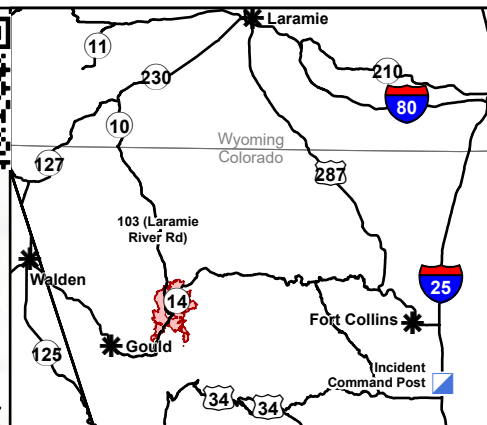

Transportation Map

Cameron Peak
CO-ARF-000636
August 31, 2020

0 1 2 4
Miles

E: Vakili 08/30/20 2002 Datum: NAD 83

Branch II

Div A

Div F

Div L

Branch V Structure

Div R

Div Z

Div U

Div V

Branch I

Div W

- Bridge
- Camp
- Closure
- Drop Point
- Gate
- Incident Command Post
- Staging Area
- Stream Crossing
- Division Break
- Branch Break
- City
- Access_Routes_DP130
- Primary Routes
- Interstate/Highway
- Primary Route
- Wildfire Daily Fire Perimeter

Forest Service
Visitor Map

Fort Collins

Incident Command Post (Embassy Suites Loveland)

Estes Park