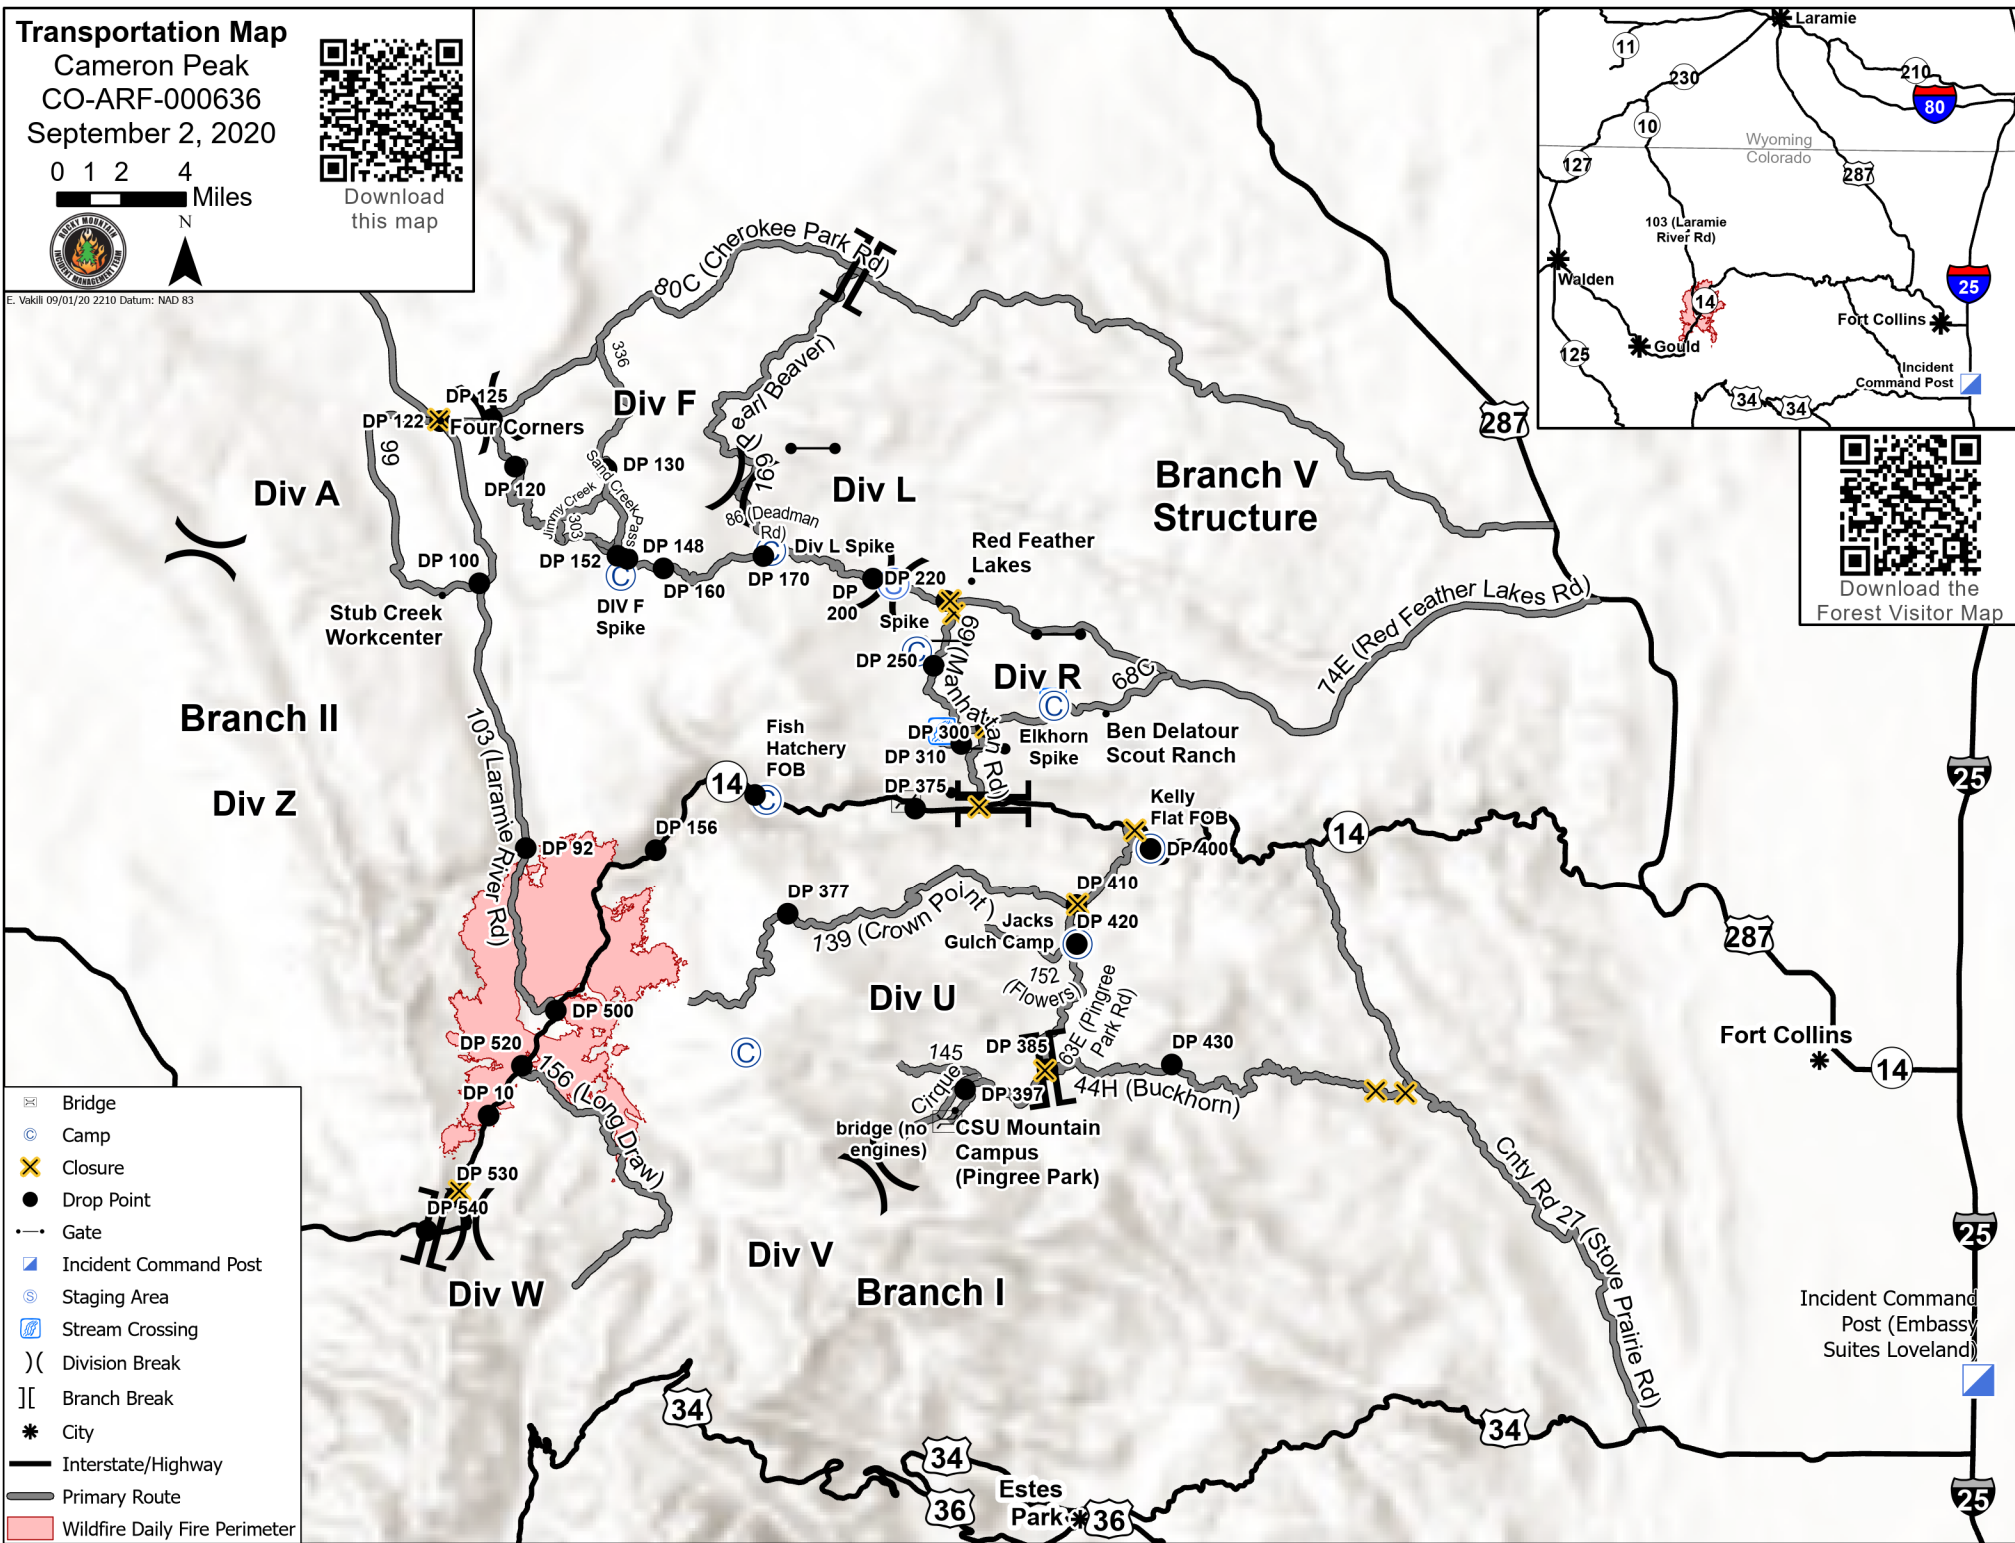

Transportation Map

Cameron Peak
CO-ARF-000636
September 2, 2020

0 1 2 4
Miles

Download this map

E. Vakkil 09/01/20 2210 Datum: NAD 83

Download the Forest Visitor Map

- Bridge
- Camp
- Closure
- Drop Point
- Gate
- Incident Command Post
- Staging Area
- Stream Crossing
- Division Break
- Branch Break
- City
- Interstate/Highway
- Primary Route
- Wildfire Daily Fire Perimeter

Incident Command Post (Embassy Suites Loveland)

Transportation Map

Cameron Peak
CO-ARF-000636
September 2, 2020

E. Vakili 09/01/20 2210 Datum: NAD 83

0 1 2 4 Miles

- SpecialPts
- ⊠ Bridge
- ⊙ Camp
- ✕ Closure
- Drop Point
- ↔ Gate
- ⊙ Staging Area
- ⊡ Stream Crossing
-) Division Break
- || Branch Break
- Primary Routes
- Interstate/Highway
- ▭ Wildfire Daily Fire Perimeter
- Label_Point