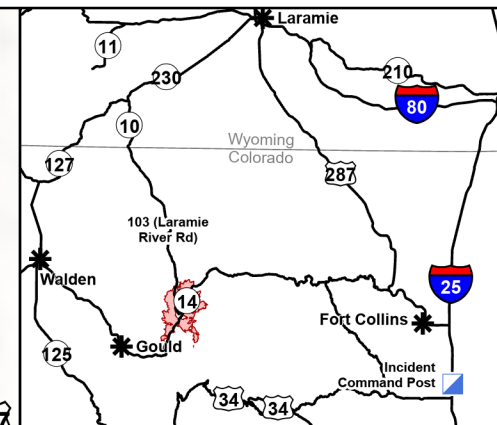

Transportation Map

Cameron Peak
CO-ARF-000636
September 2, 2020

0 1 2 4
Miles

Download this map

E. Vakkil 09/01/20 2210 Datum: NAD 83

Download the Forest Visitor Map

- Bridge
- Camp
- Closure
- Drop Point
- Gate
- Incident Command Post
- Staging Area
- Stream Crossing
- Division Break
- Branch Break
- City
- Interstate/Highway
- Primary Route
- Wildfire Daily Fire Perimeter

Incident Command Post (Embassy Suites Loveland)

Transportation Map

Cameron Peak
CO-ARF-000636
September 2, 2020

E. Vakili 09/01/20 2210 Datum: NAD 83

0 1 2 4 Miles

- SpecialPts
- ⊠ Bridge
- ⊙ Camp
- ✕ Closure
- Drop Point
- ↔ Gate
- ⊙ Staging Area
- ⊡ Stream Crossing
-) Division Break
- || Branch Break
- Primary Routes
- Interstate/Highway
- ▭ Wildfire Daily Fire Perimeter
- Label_Point