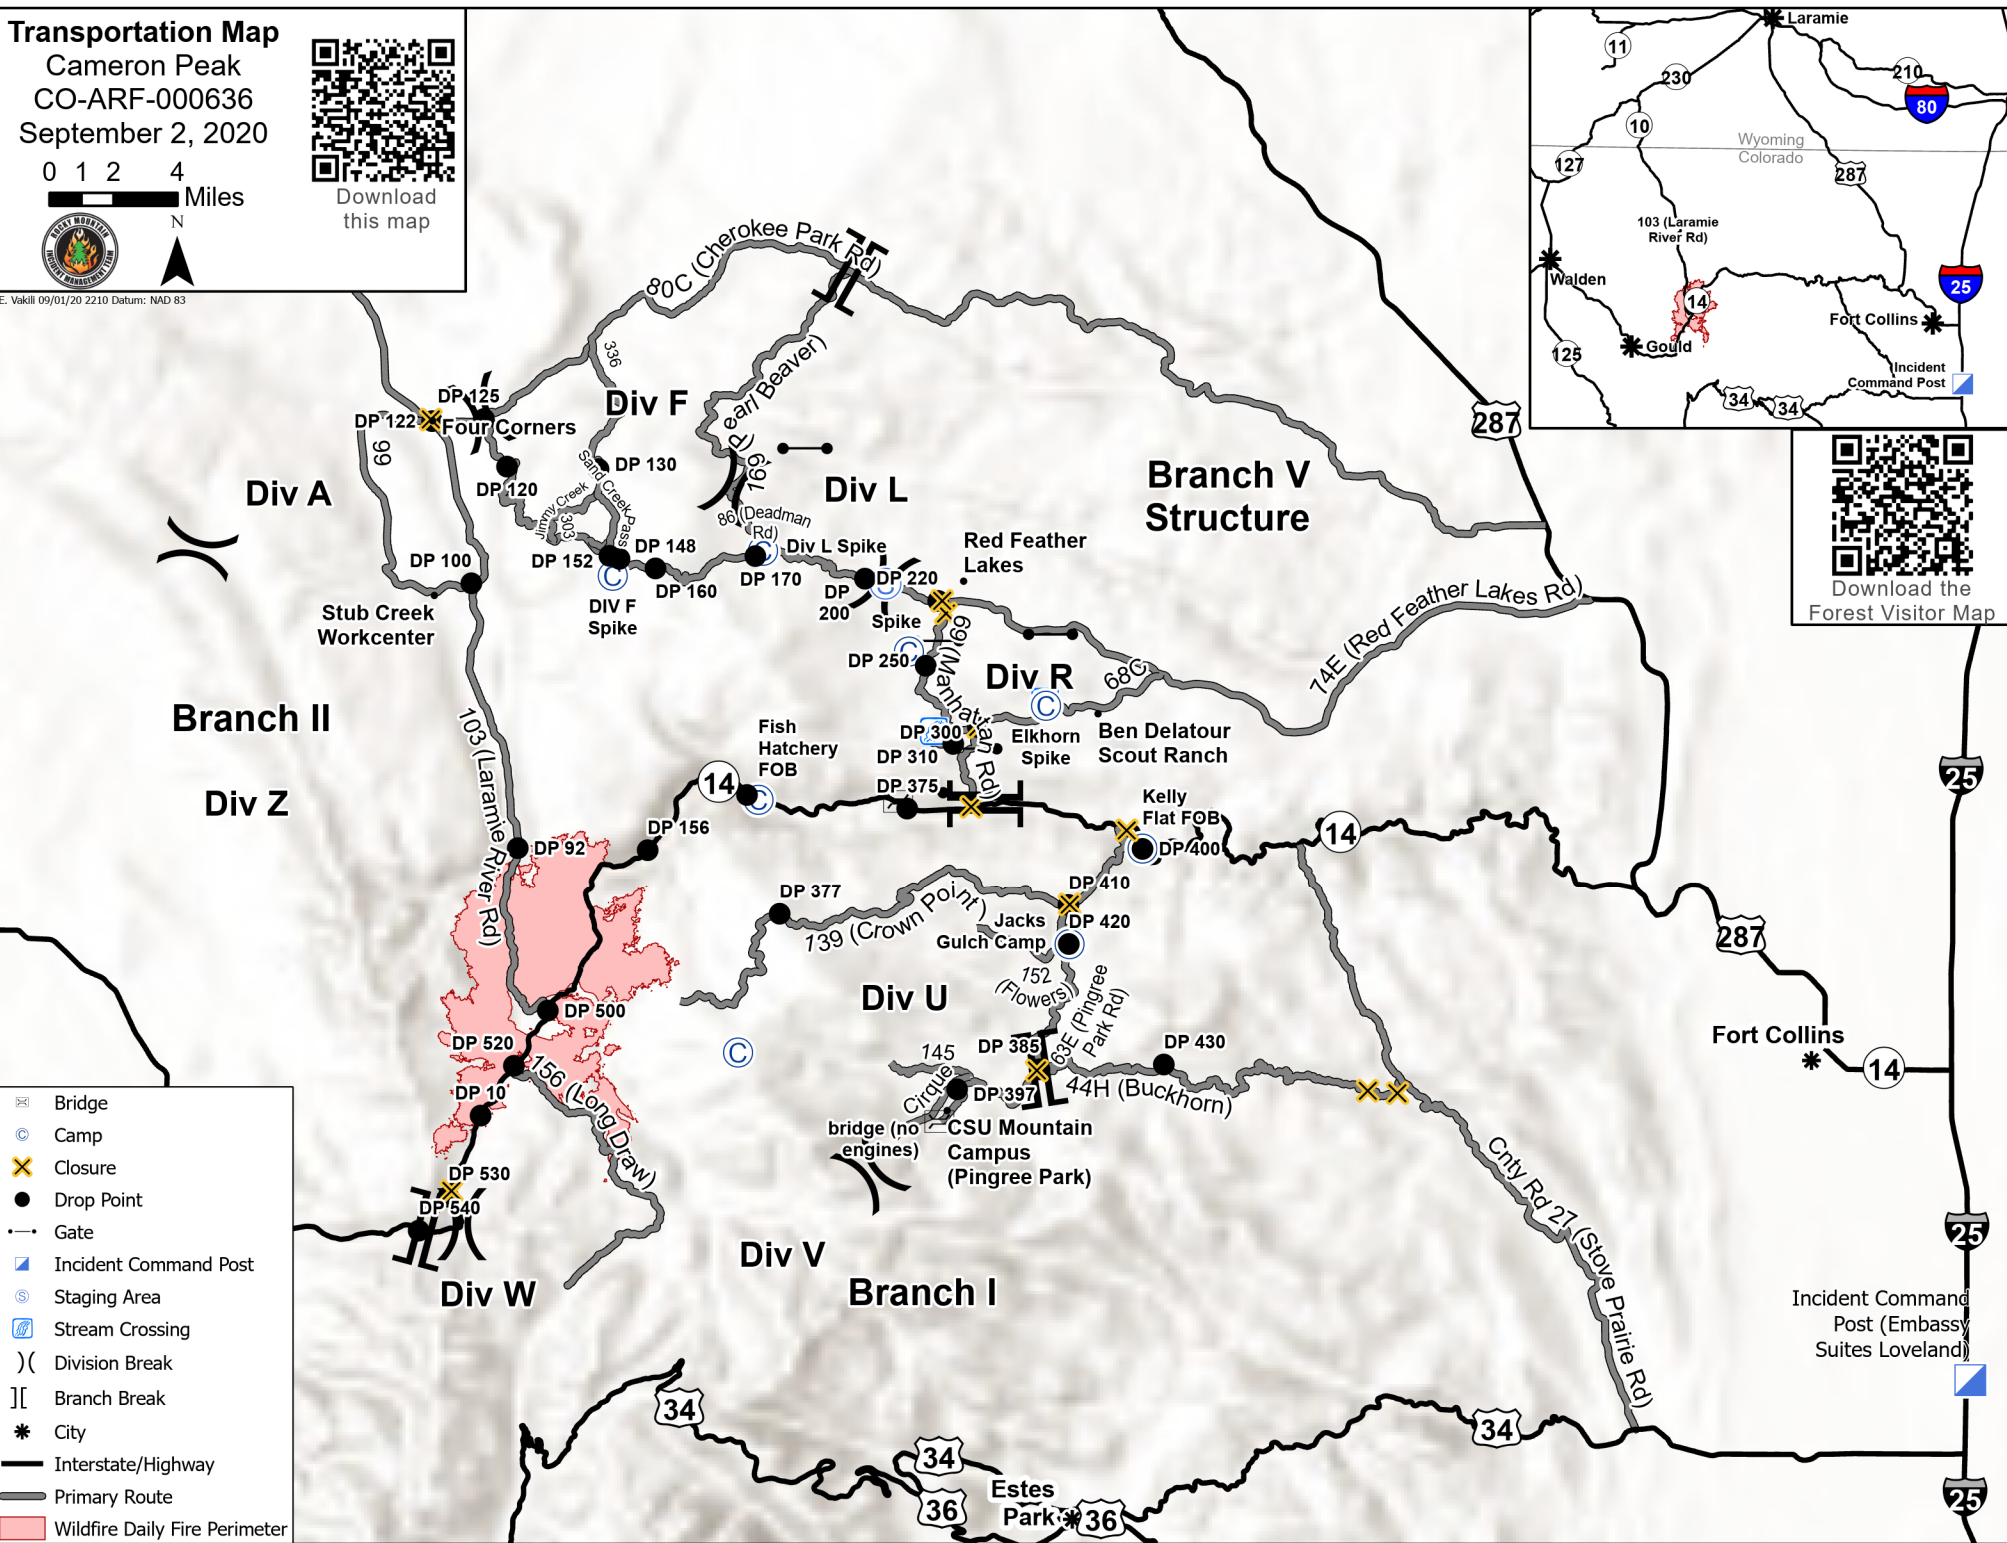

# Transportation Map

Cameron Peak  
CO-ARF-000636  
September 2, 2020

0 1 2 4  
Miles

Download this map

E. Vakil 09/01/20 2210 Datum: NAD 83

Download the Forest Visitor Map

- Bridge
- Camp
- Closure
- Drop Point
- Gate
- Incident Command Post
- Staging Area
- Stream Crossing
- Division Break
- Branch Break
- City
- Interstate/Highway
- Primary Route
- Wildfire Daily Fire Perimeter

Incident Command Post (Embassy Suites Loveland)