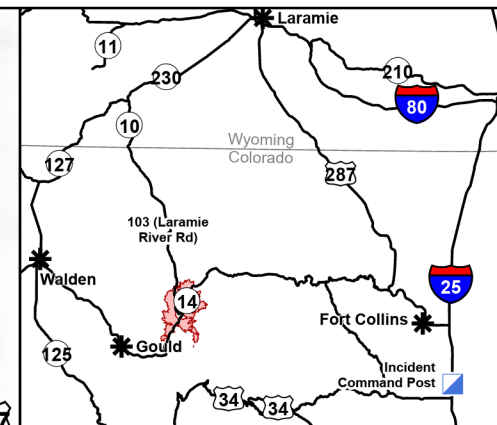

# Transportation Map

Cameron Peak  
CO-ARF-000636  
September 2, 2020

0 1 2 4  
Miles

Download this map

E. Vakil 09/01/20 2210 Datum: NAD 83

Download the Forest Visitor Map

- Bridge
- Camp
- Closure
- Drop Point
- Gate
- Incident Command Post
- Staging Area
- Stream Crossing
- Division Break
- Branch Break
- City
- Interstate/Highway
- Primary Route
- Wildfire Daily Fire Perimeter

Incident Command Post (Embassy Suites Loveland)