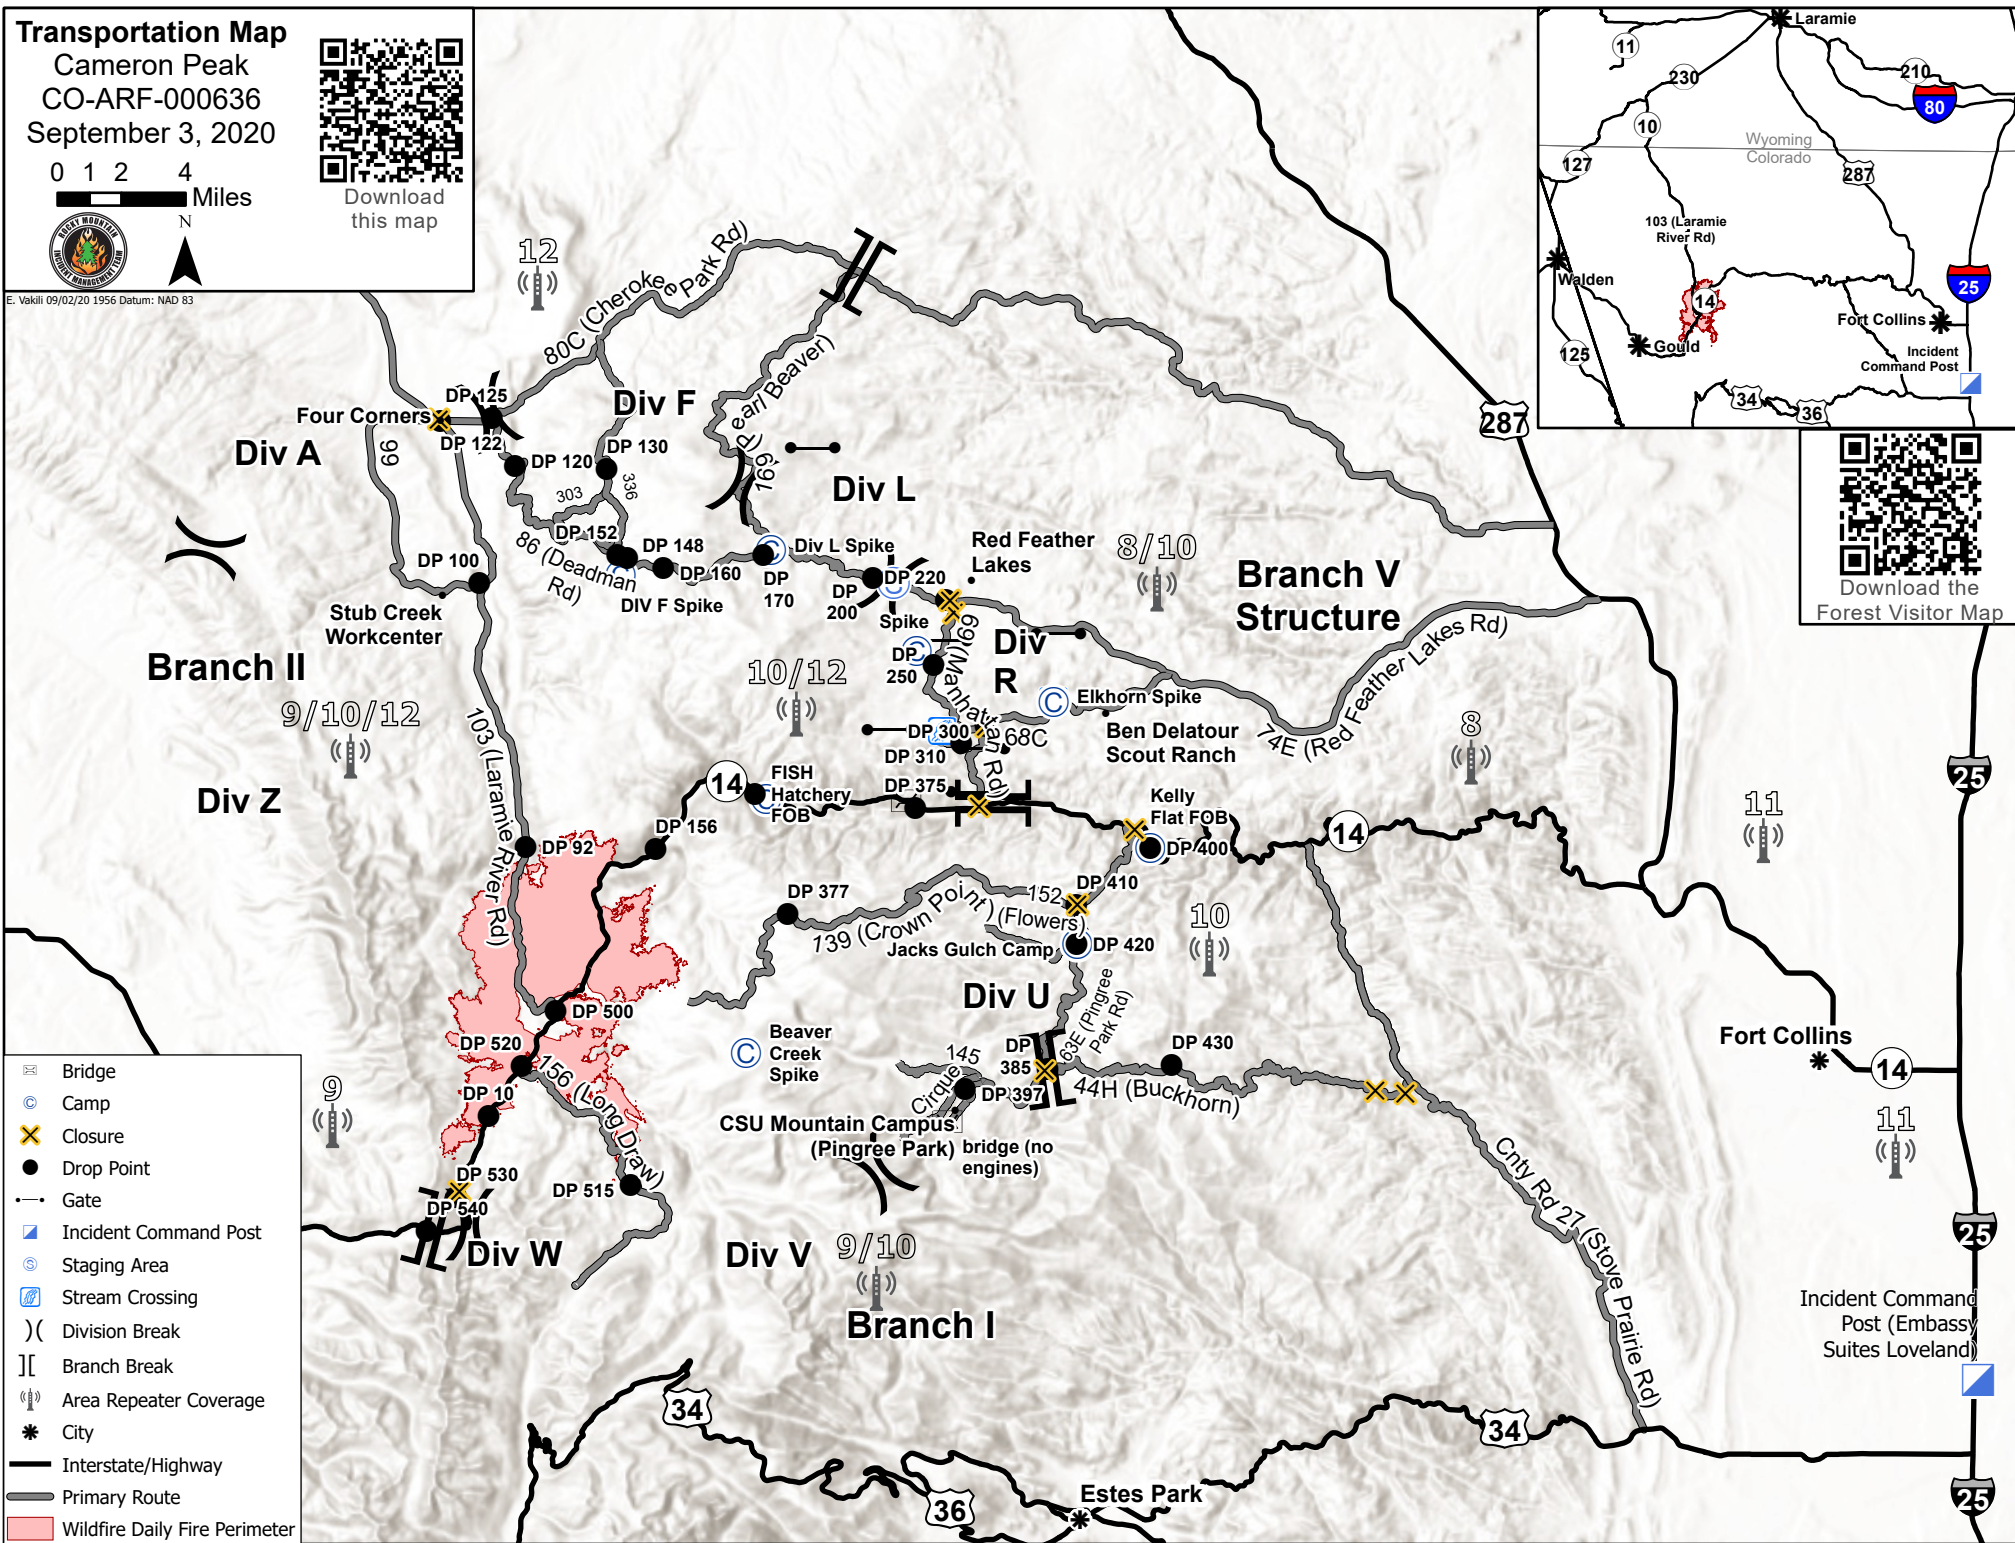

# Transportation Map

Cameron Peak  
CO-ARF-000636  
September 3, 2020

0 1 2 4  
Miles

Download this map

E. Vakili 09/02/20 1956 Datum: NAD 83

Download the Forest Visitor Map

- Bridge
- Camp
- Closure
- Drop Point
- Gate
- Incident Command Post
- Staging Area
- Stream Crossing
- Division Break
- Branch Break
- Area Repeater Coverage
- City
- Interstate/Highway
- Primary Route
- Wildfire Daily Fire Perimeter

**Transportation Map**  
 Cameron Peak  
 CO-ARF-000636  
 September 3, 2020

E. Vakil 09/02/20 1955 Datum: NAD 83

- Bridge
- Camp
- Closure
- Drop Point
- Gate
- Staging Area
- Stream Crossing
- Primary Routes
- Interstate/Highway
- Wildfire Daily Fire Perimeter
- Area Repeater Coverage