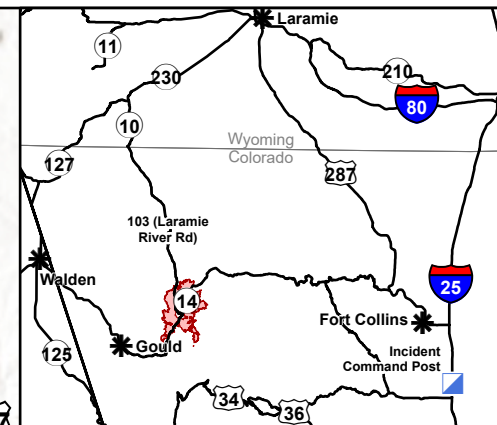

# Transportation Map

Cameron Peak  
CO-ARF-000636  
September 3, 2020

0 1 2 4  
Miles

Download this map

E. Vakili 09/02/20 1956 Datum: NAD 83

Download the Forest Visitor Map

- Bridge
- Camp
- Closure
- Drop Point
- Gate
- Incident Command Post
- Staging Area
- Stream Crossing
- Division Break
- Branch Break
- Area Repeater Coverage
- City
- Interstate/Highway
- Primary Route
- Wildfire Daily Fire Perimeter

**Transportation Map**  
 Cameron Peak  
 CO-ARF-000636  
 September 3, 2020

E. Vakil 09/02/20 1955 Datum: NAD 83

- Bridge
- Camp
- Closure
- Drop Point
- Gate
- Staging Area
- Stream Crossing
- Primary Routes
- Interstate/Highway
- Wildfire Daily Fire Perimeter
- Area Repeater Coverage