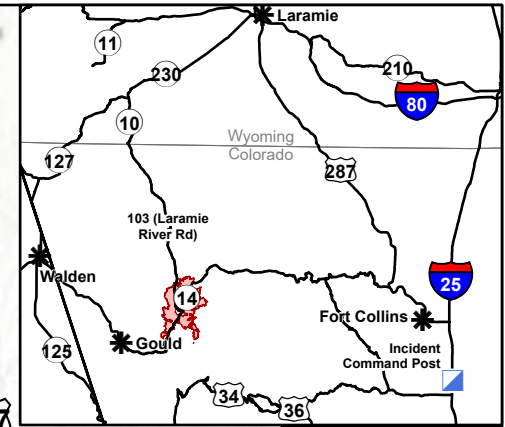

Transportation Map

Cameron Peak
CO-ARF-000636
September 3, 2020

0 1 2 4
Miles

Download this map

E. Vakil 09/02/20 1956 Datum: NAD 83

Download the Forest Visitor Map

- Bridge
- Camp
- Closure
- Drop Point
- Gate
- Incident Command Post
- Staging Area
- Stream Crossing
- Division Break
- Branch Break
- Area Repeater Coverage
- City
- Interstate/Highway
- Primary Route
- Wildfire Daily Fire Perimeter