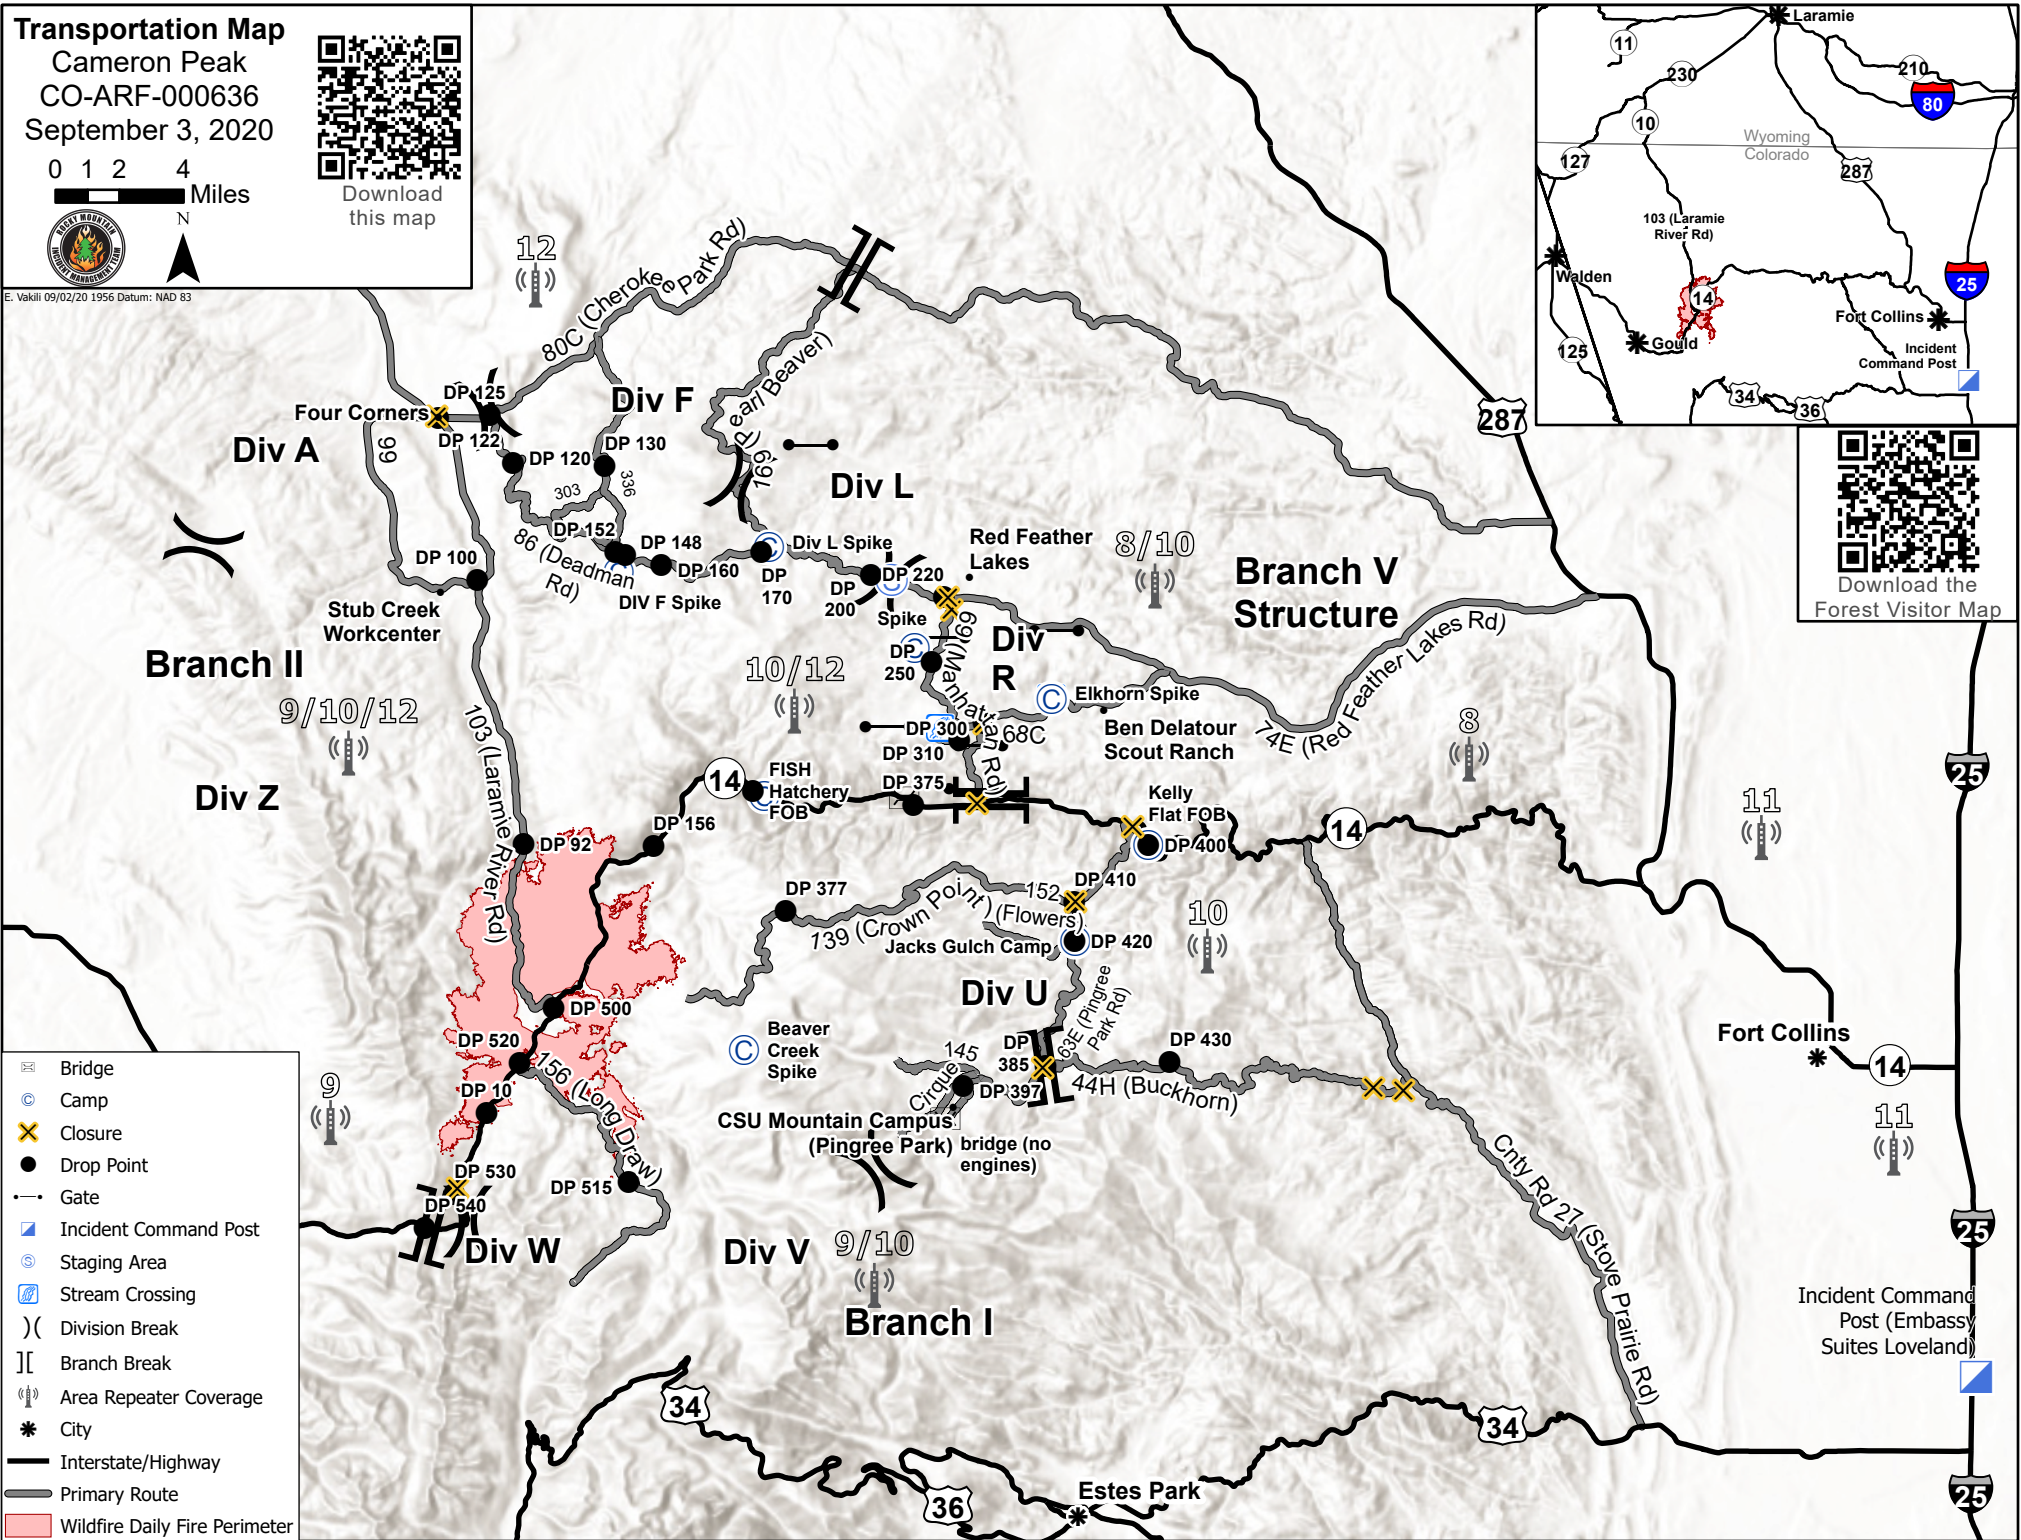

Transportation Map

Cameron Peak
CO-ARF-000636
September 3, 2020

0 1 2 4
Miles

Download this map

E. Vakil 09/02/20 1956 Datum: NAD 83

Download the Forest Visitor Map

- Bridge
- Camp
- Closure
- Drop Point
- Gate
- Incident Command Post
- Staging Area
- Stream Crossing
- Division Break
- Branch Break
- Area Repeater Coverage
- City
- Interstate/Highway
- Primary Route
- Wildfire Daily Fire Perimeter