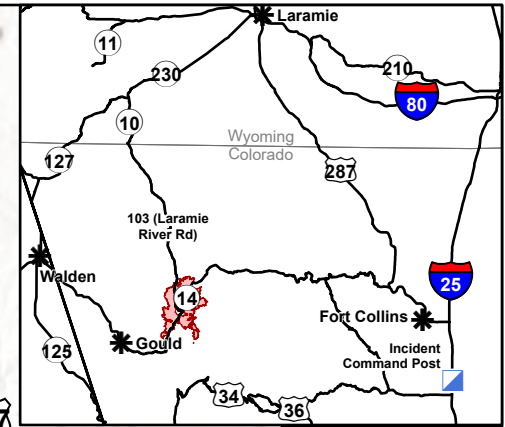

Transportation Map

Cameron Peak
CO-ARF-000636
September 4, 2020

0 1 2 4
Miles

Download this map

E. Vakil 09/03/20 1955 Datum: NAD 83

Download the Forest Visitor Map

- Bridge
- Camp
- Closure
- Drop Point
- Gate
- Incident Command Post
- Sling Site
- Staging Area
- Stream Crossing
- Division Break
- Branch Break
- Area Repeater Coverage
- City
- Interstate/Highway
- Primary Route
- Wildfire Daily Fire Perimeter

Transportation Map
 Cameron Peak
 CO-ARF-000636
 September 4, 2020

0 1 2 4
 Miles

E. Vakil 09/03/20 2004 Datum: NAD 83

- Bridge
- Camp
- Closure
- Drop Point
- Gate
- Sling Site
- Staging Area
- Stream Crossing
- Primary Routes
- Interstate/Highway
- Wildfire Daily Fire Perimeter
- Area Repeater Coverage