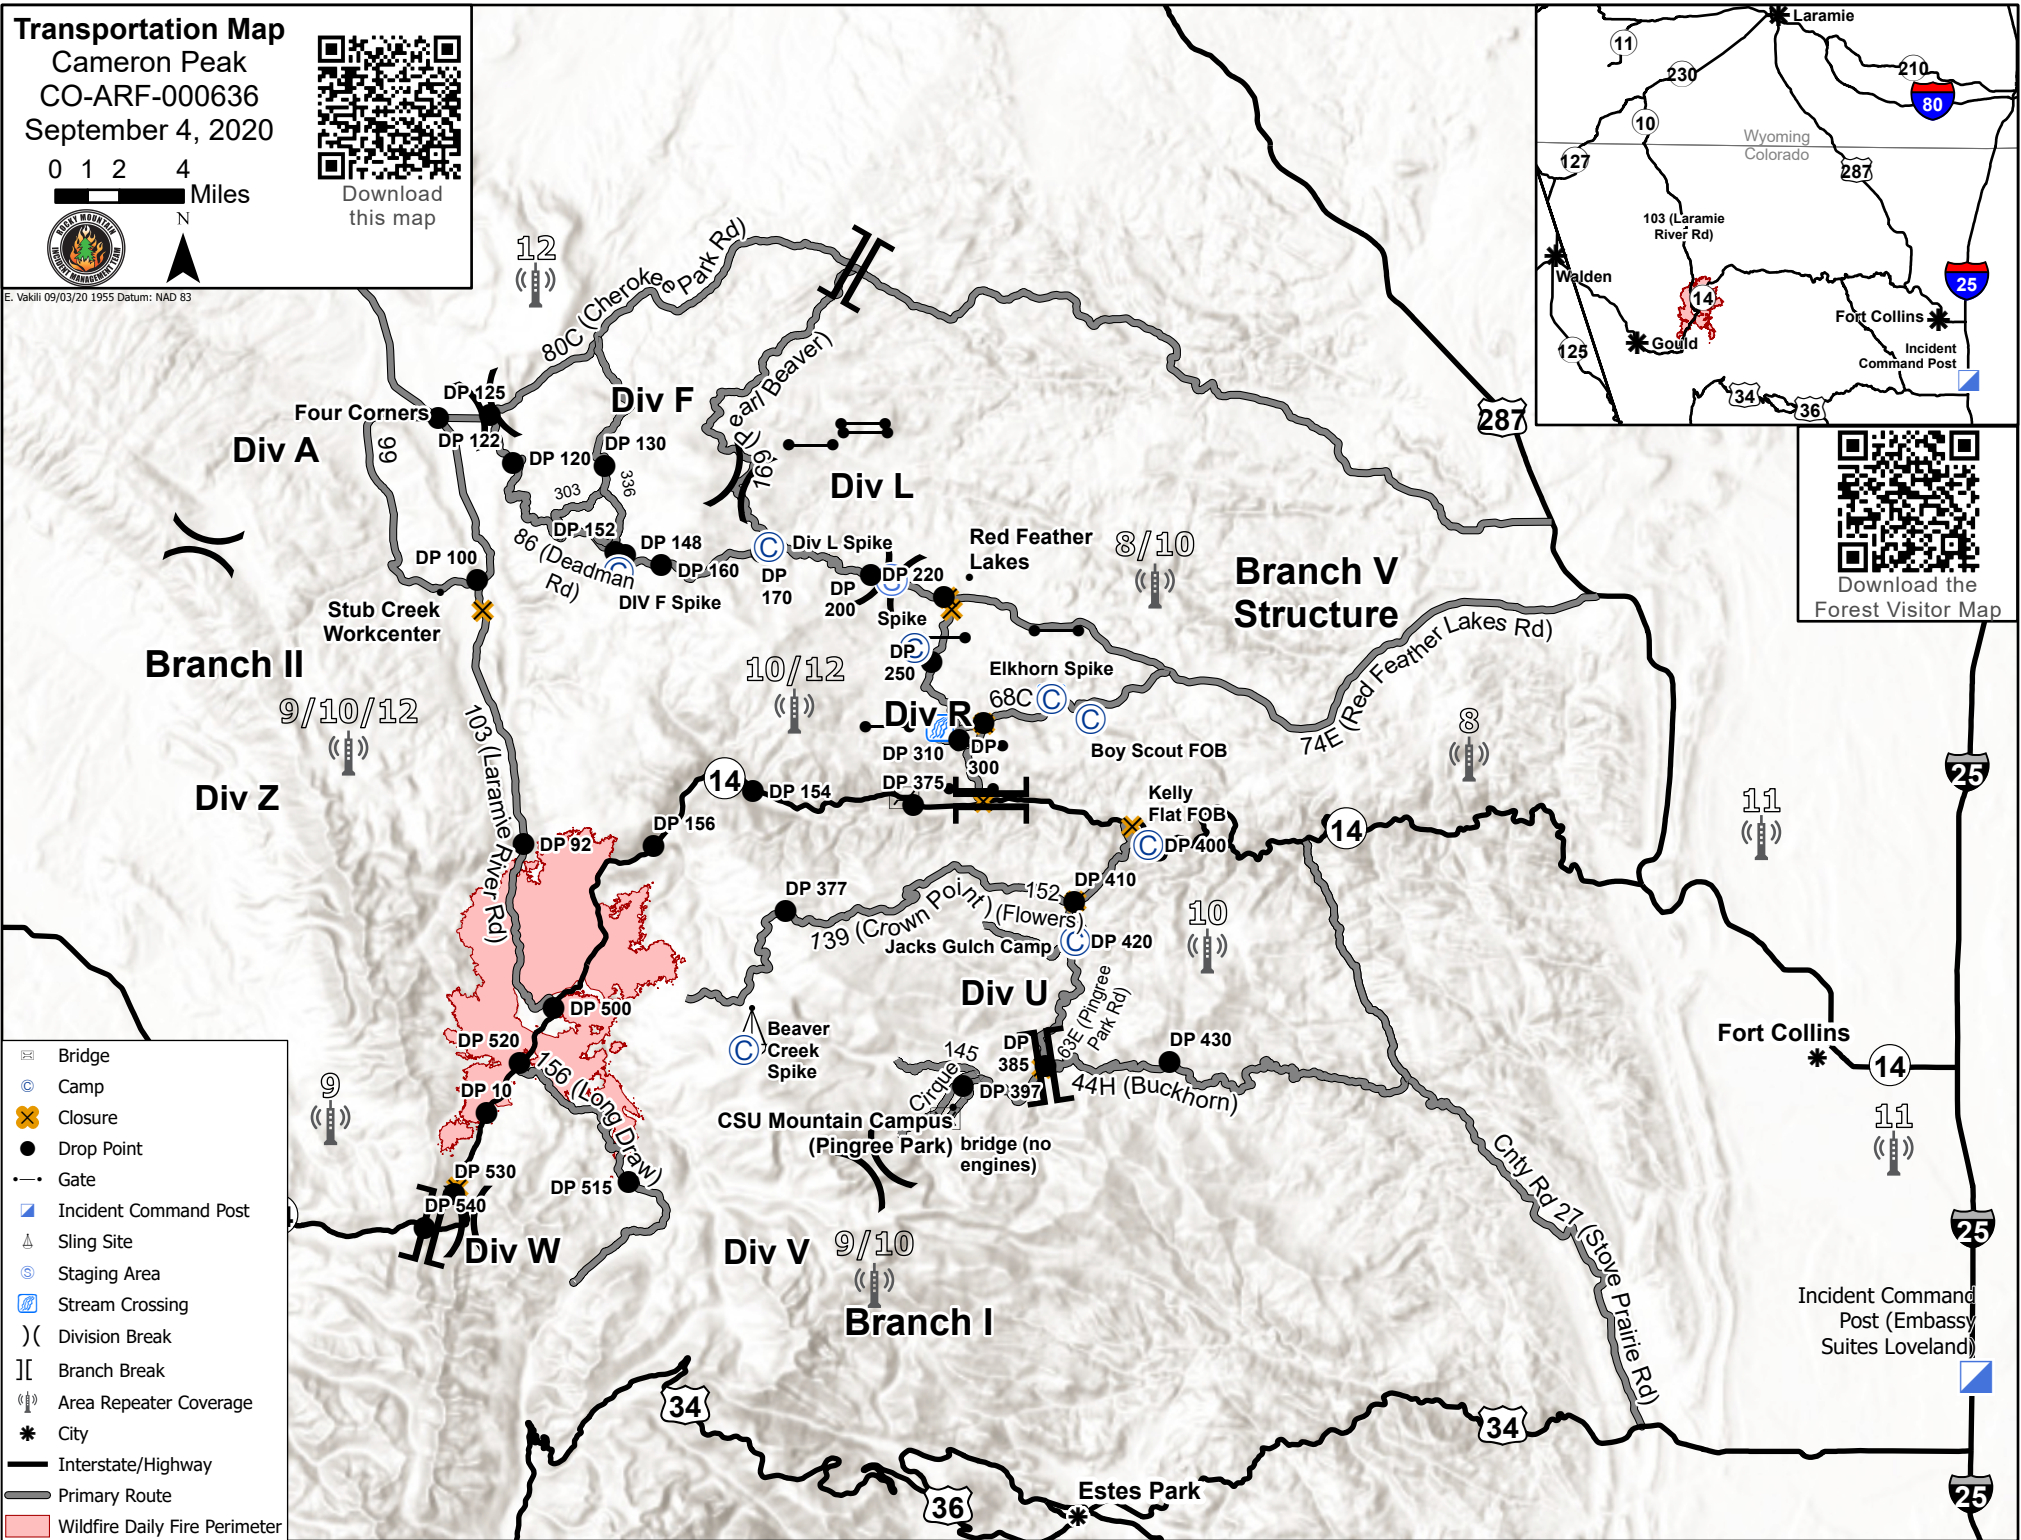

Transportation Map

Cameron Peak
CO-ARF-000636
September 4, 2020

0 1 2 4
Miles

Download this map

E. Vakil 09/03/20 1955 Datum: NAD 83

Download the Forest Visitor Map

- Bridge
- Camp
- Closure
- Drop Point
- Gate
- Incident Command Post
- Sling Site
- Staging Area
- Stream Crossing
- Division Break
- Branch Break
- Area Repeater Coverage
- City
- Interstate/Highway
- Primary Route
- Wildfire Daily Fire Perimeter

Transportation Map
 Cameron Peak
 CO-ARF-000636
 September 4, 2020

0 1 2 4
 Miles

E. Vakil 09/03/20 2004 Datum: NAD 83

- Bridge
- Camp
- Closure
- Drop Point
- Gate
- Sling Site
- Staging Area
- Stream Crossing
- Primary Routes
- Interstate/Highway
- Wildfire Daily Fire Perimeter
- Area Repeater Coverage