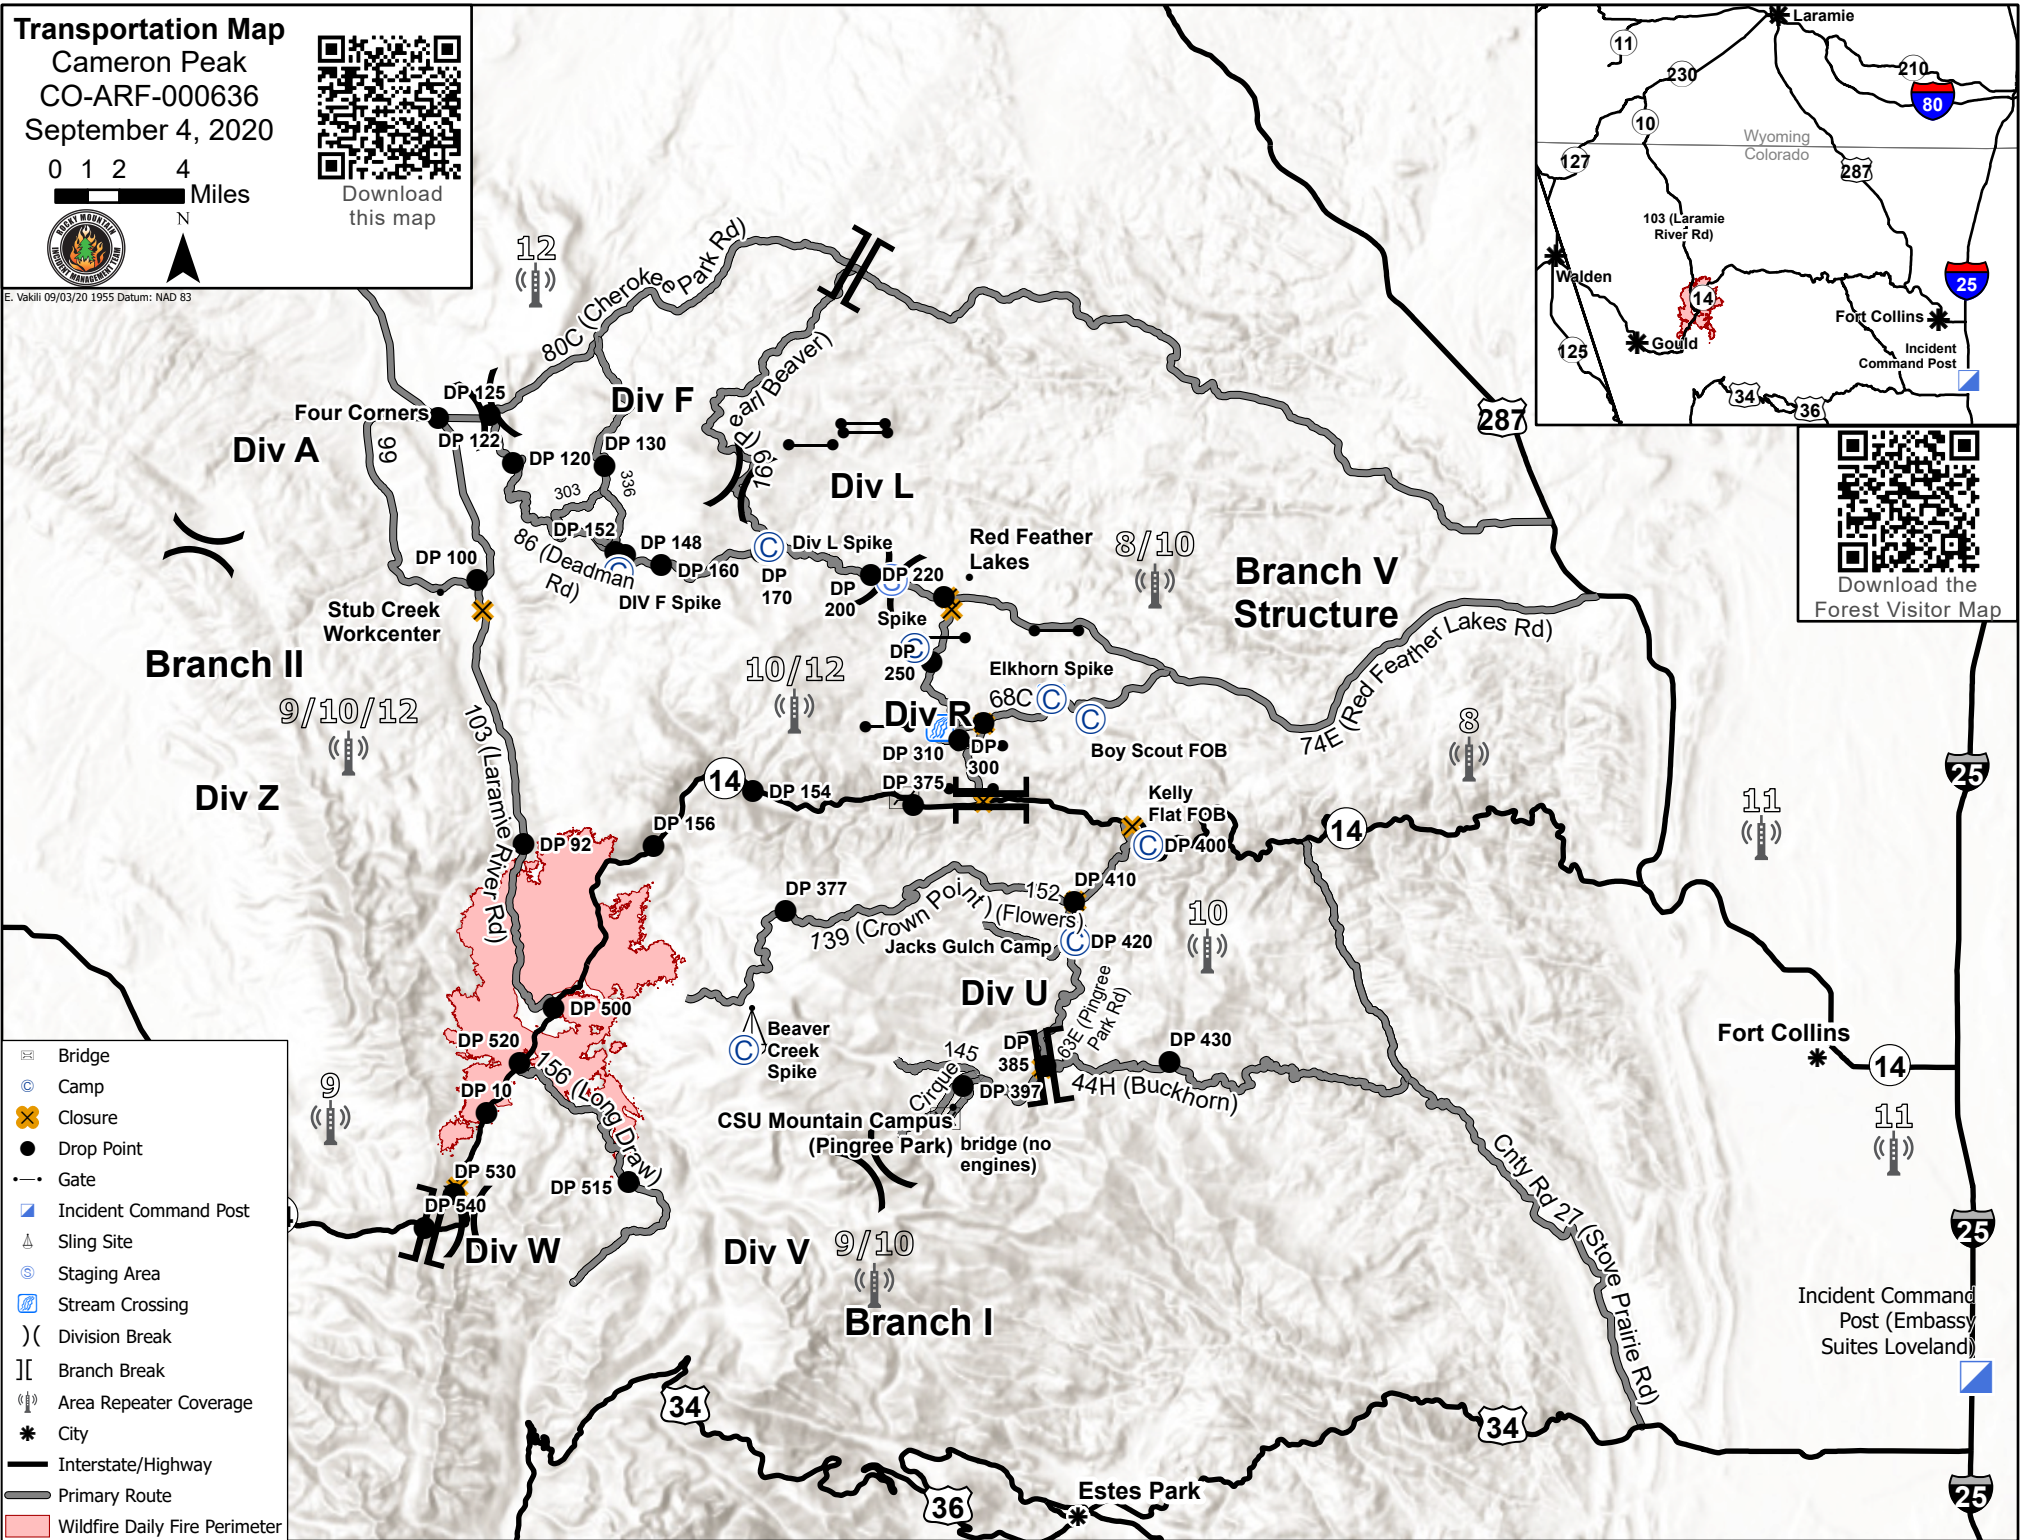

Transportation Map

Cameron Peak
CO-ARF-000636
September 4, 2020

0 1 2 4
Miles

Download this map

E. Vakil 09/03/20 1955 Datum: NAD 83

Download the Forest Visitor Map

- Bridge
- Camp
- Closure
- Drop Point
- Gate
- Incident Command Post
- Sling Site
- Staging Area
- Stream Crossing
- Division Break
- Branch Break
- Area Repeater Coverage
- City
- Interstate/Highway
- Primary Route
- Wildfire Daily Fire Perimeter