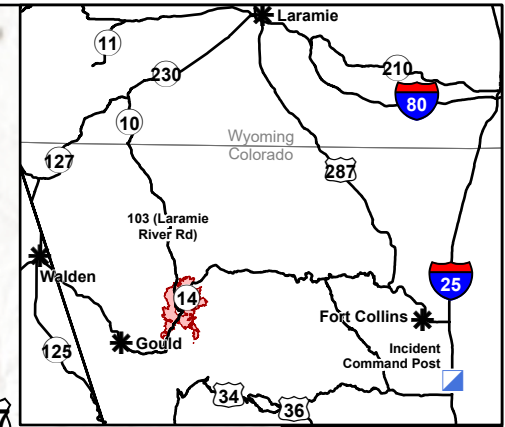

Transportation Map

Cameron Peak
CO-ARF-000636
September 4, 2020

0 1 2 4
Miles

Download this map

E. Vakil 09/03/20 1955 Datum: NAD 83

Download the Forest Visitor Map

- Bridge
- Camp
- Closure
- Drop Point
- Gate
- Incident Command Post
- Sling Site
- Staging Area
- Stream Crossing
- Division Break
- Branch Break
- Area Repeater Coverage
- City
- Interstate/Highway
- Primary Route
- Wildfire Daily Fire Perimeter