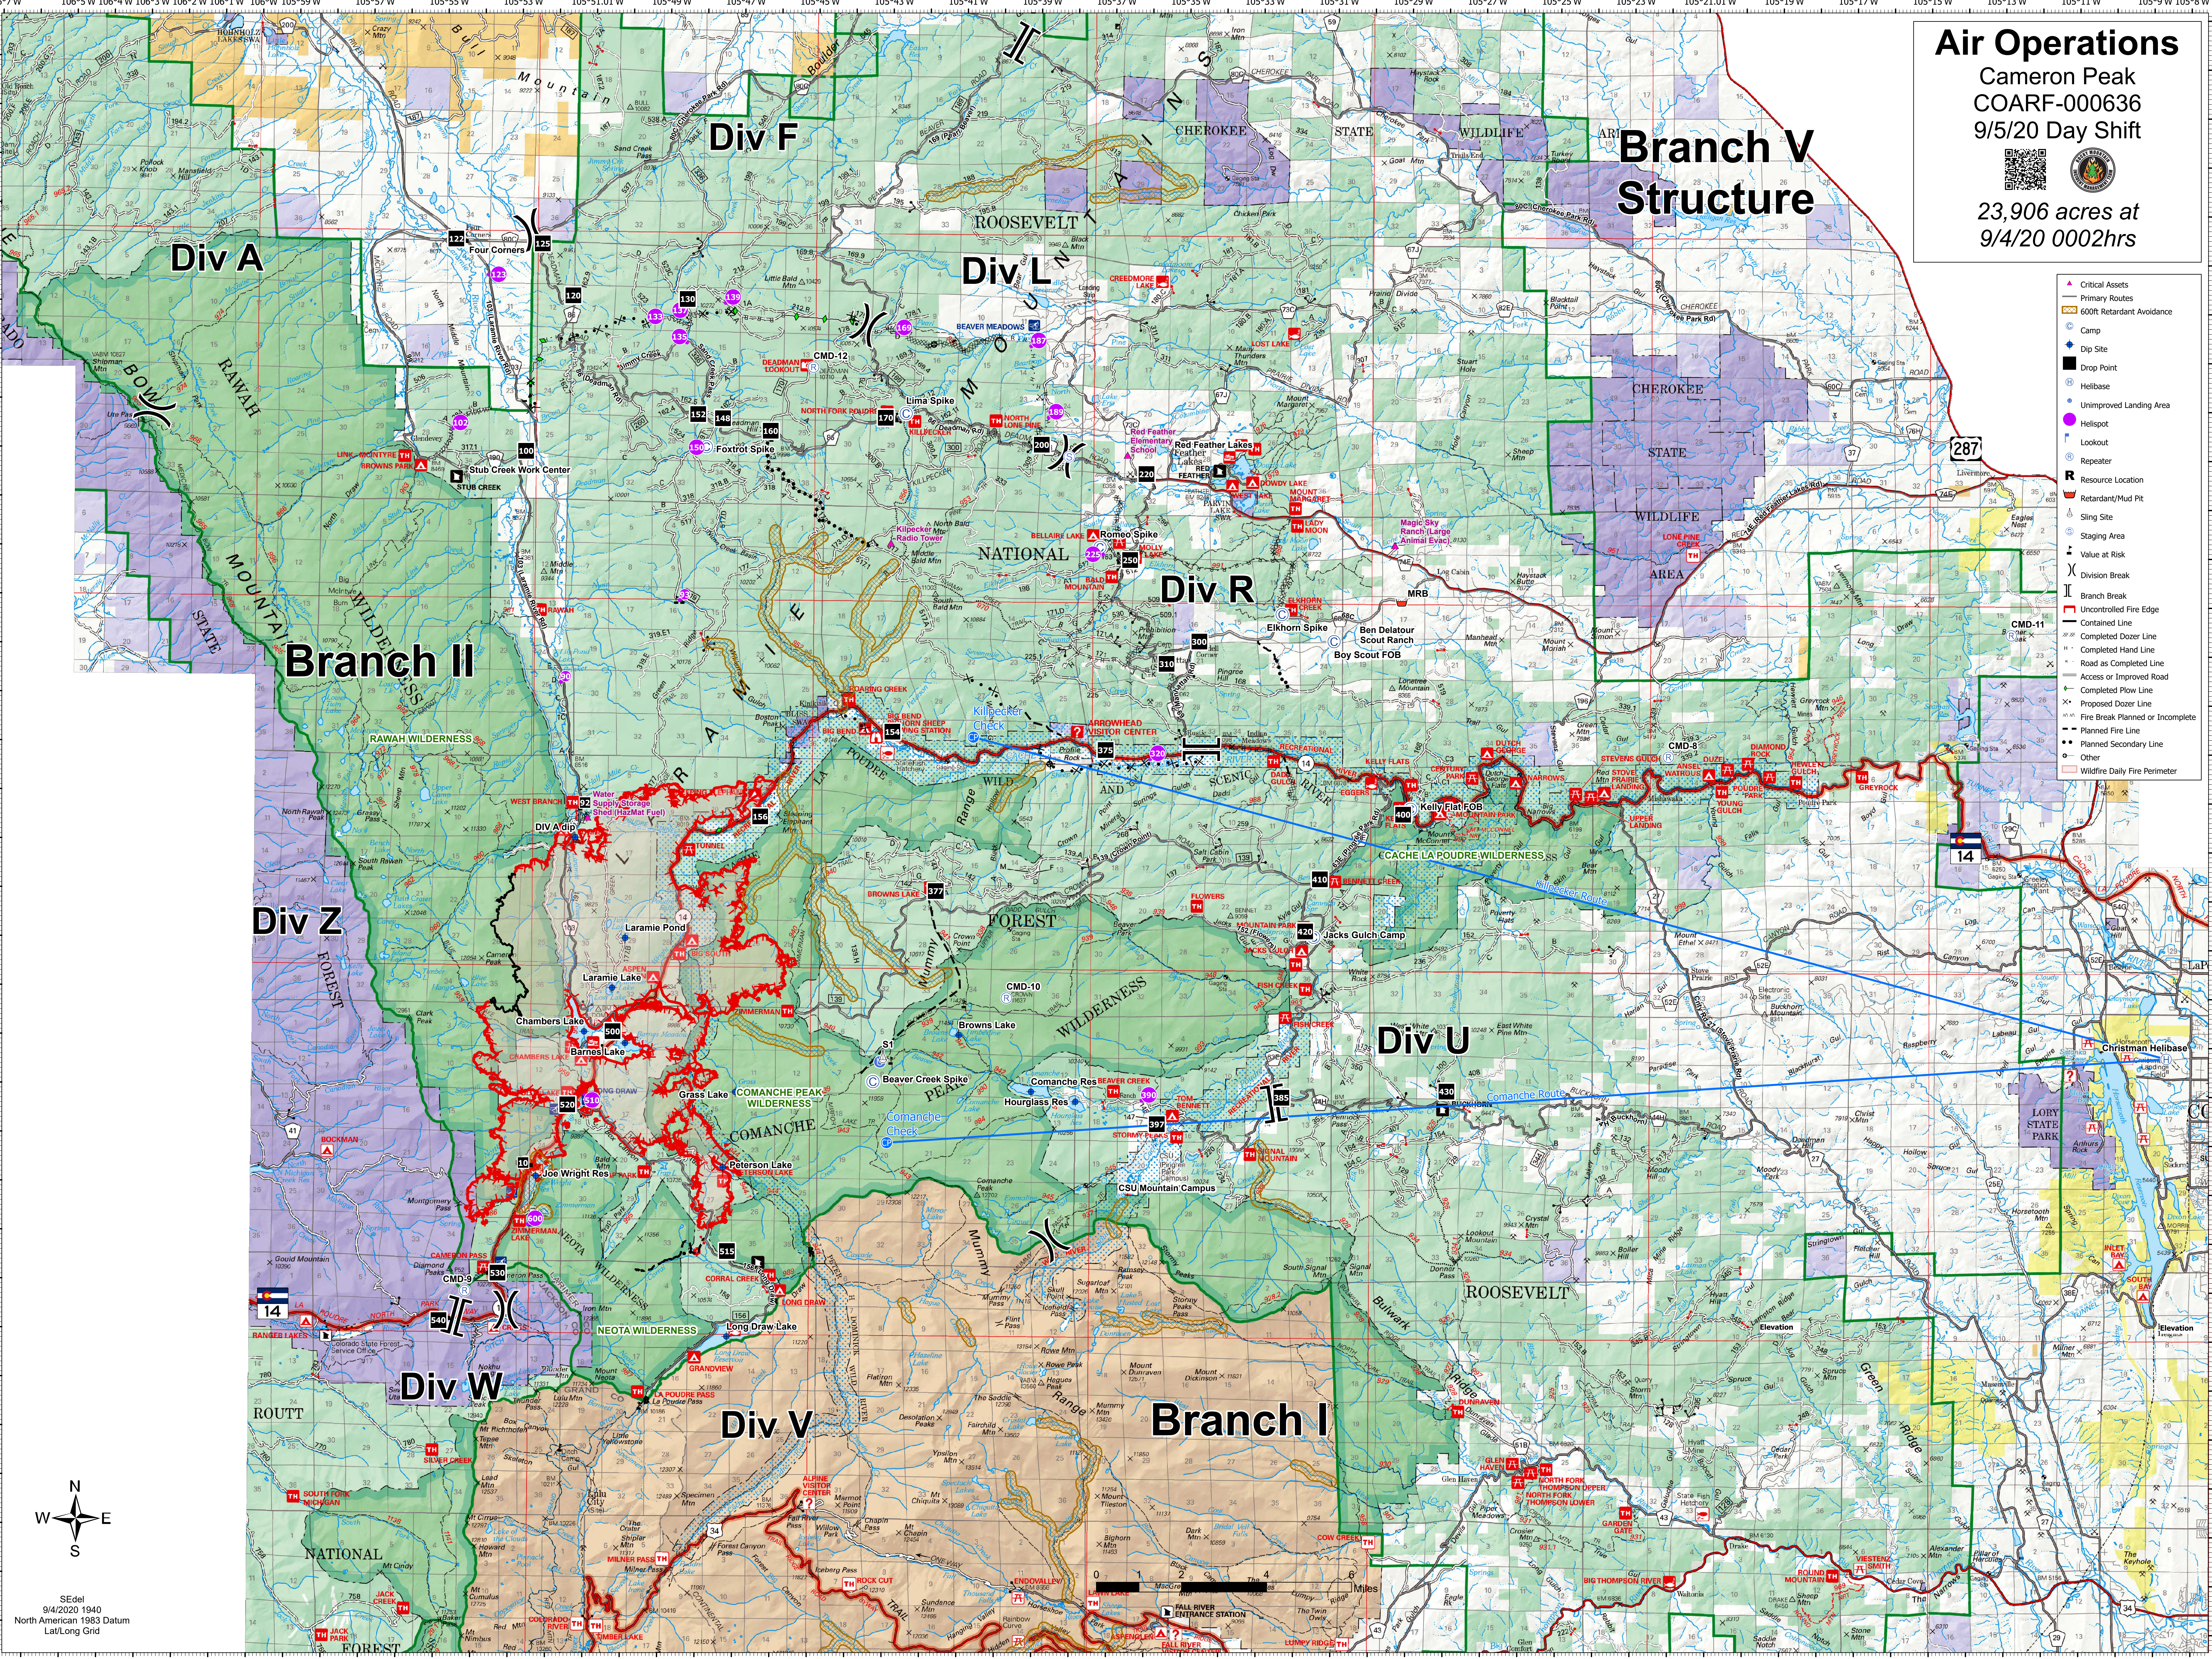

Air Operations

Cameron Peak
COARF-000636
9/5/20 Day Shift

23,906 acres at
9/4/20 0002hrs

SEdel
9/4/2020 1940
North American 1983 Datum
Lat/Long Grid