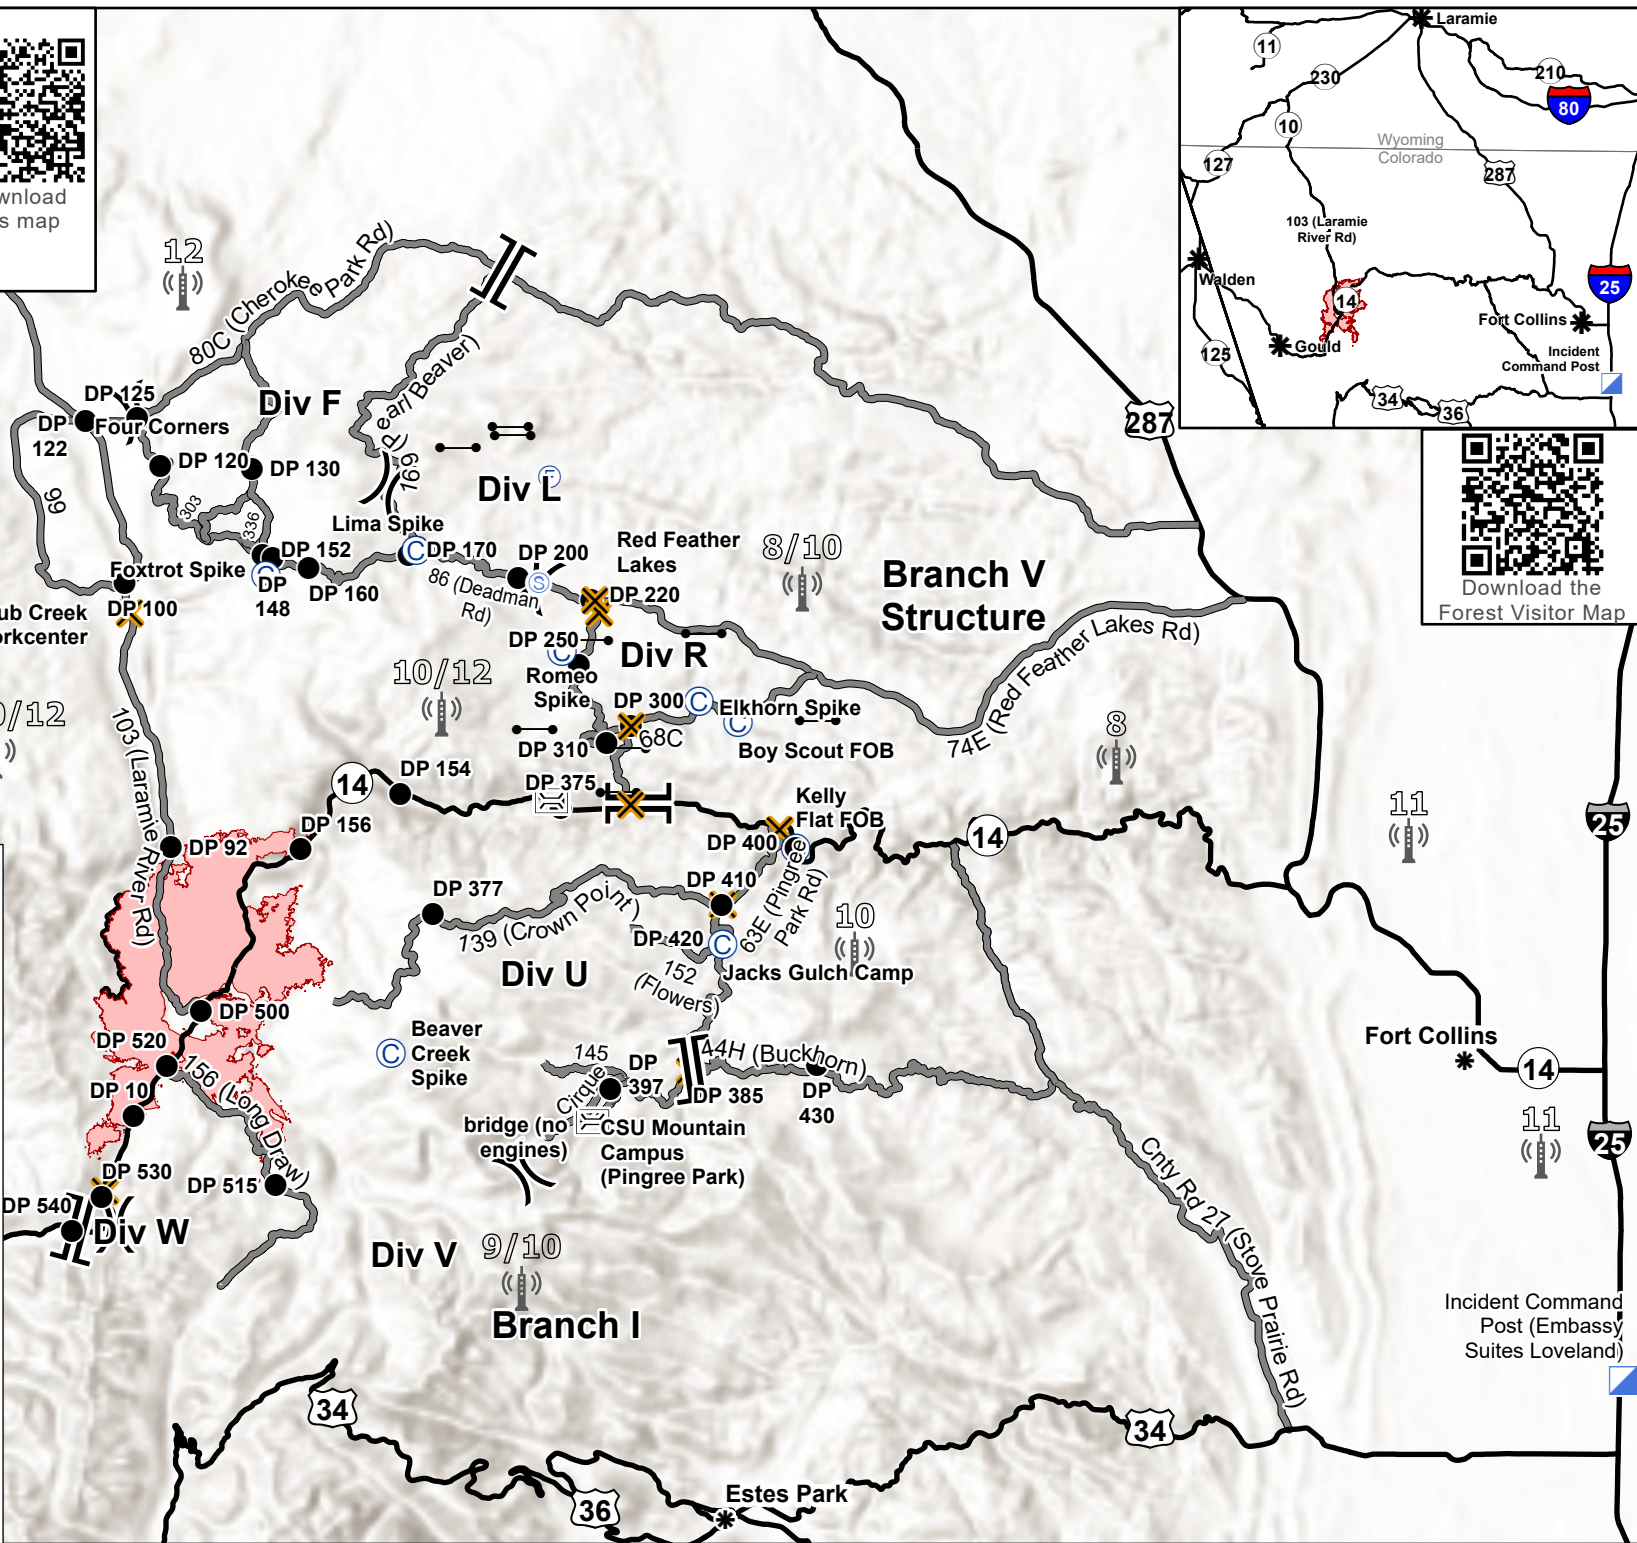

Transportation Map

Cameron Peak
CO-ARF-000636
September 5, 2020

0 1 2 4
Miles

Download this map

E. Vakil 09/04/20 1921 Datum: NAD 83

Download the Forest Visitor Map

- Bridge
- Camp
- Closure
- Drop Point
- Fire Station
- Gate
- Incident Command Post
- Staging Area
- Division Break
- Branch Break
- Area Repeater Coverage
- City
- Primary Routes
- Interstate/Highway
- Primary Route
- Contained Line
- Wildfire Daily Fire Perimeter

Incident Command Post (Embassy Suites Loveland)