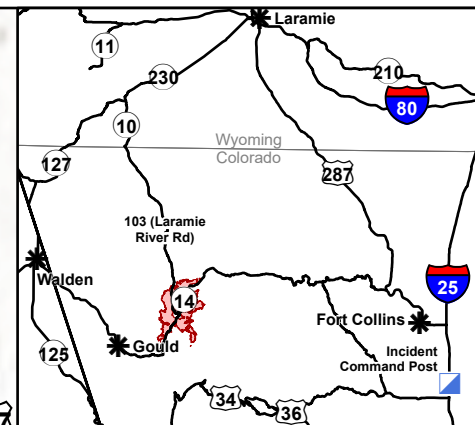

Transportation Map

Cameron Peak
CO-ARF-000636
September 5, 2020

0 1 2 4
Miles

Download this map

E. Vakil 09/04/20 1921 Datum: NAD 83

Download the Forest Visitor Map

- Bridge
- Camp
- Closure
- Drop Point
- Fire Station
- Gate
- Incident Command Post
- Staging Area
- Division Break
- Branch Break
- Area Repeater Coverage
- City
- Primary Routes
- Interstate/Highway
- Primary Route
- Contained Line
- Wildfire Daily Fire Perimeter

Incident Command Post (Embassy Suites Loveland)