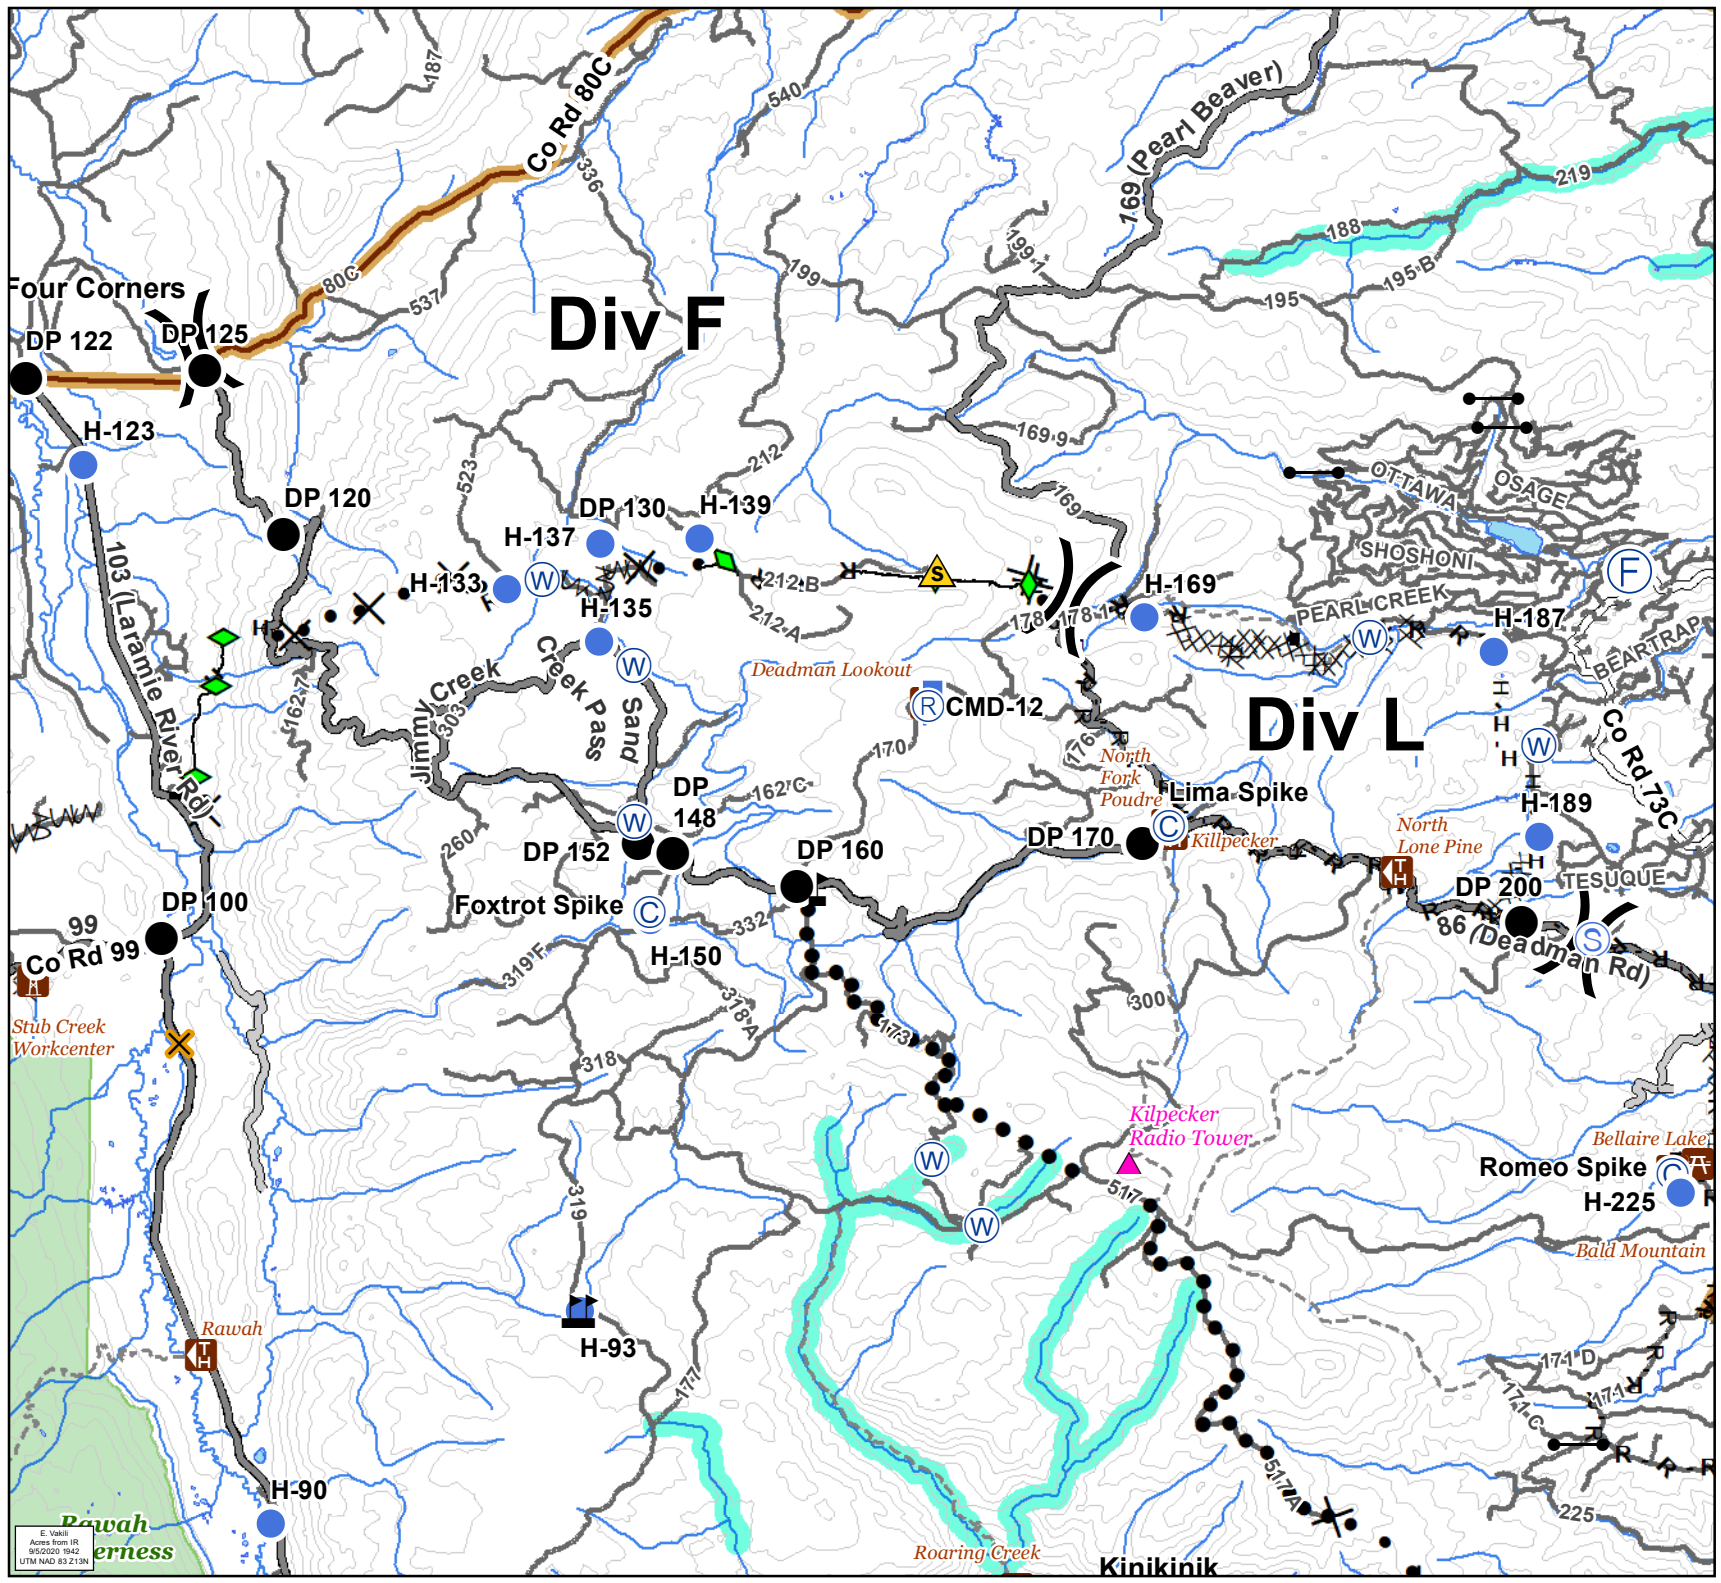

IAP
09/06/2020
Cameron Peak
CO-ARF 000636
24,475 Acres
as of 0053 09/05
Div F and L
Branch II

- Critical Assets
- Campground
- Picnic Site
- Other Recreation Site
- Trailhead
- Camp
- Closure
- Drop Point
- Fire Station
- Gate
- Helispot
- Lookout
- Repeater
- Safety Zone
- Staging Area
- Stream Crossing
- Water Source
- Value at Risk
- Division Break

- Completed Dozer Line
- Completed Hand Line
- Road as Completed Line
- Access or Improved Road
- Line Break Completed
- Completed Plow Line
- Proposed Dozer Line
- Fire Break Planned or Incomplete
- Planned Fire Line
- Planned Secondary Line
- Closure Area
- County Road
- Other Road
- Trail
- 600ft Retardant Avoidance Waterways
- Wilderness Areas