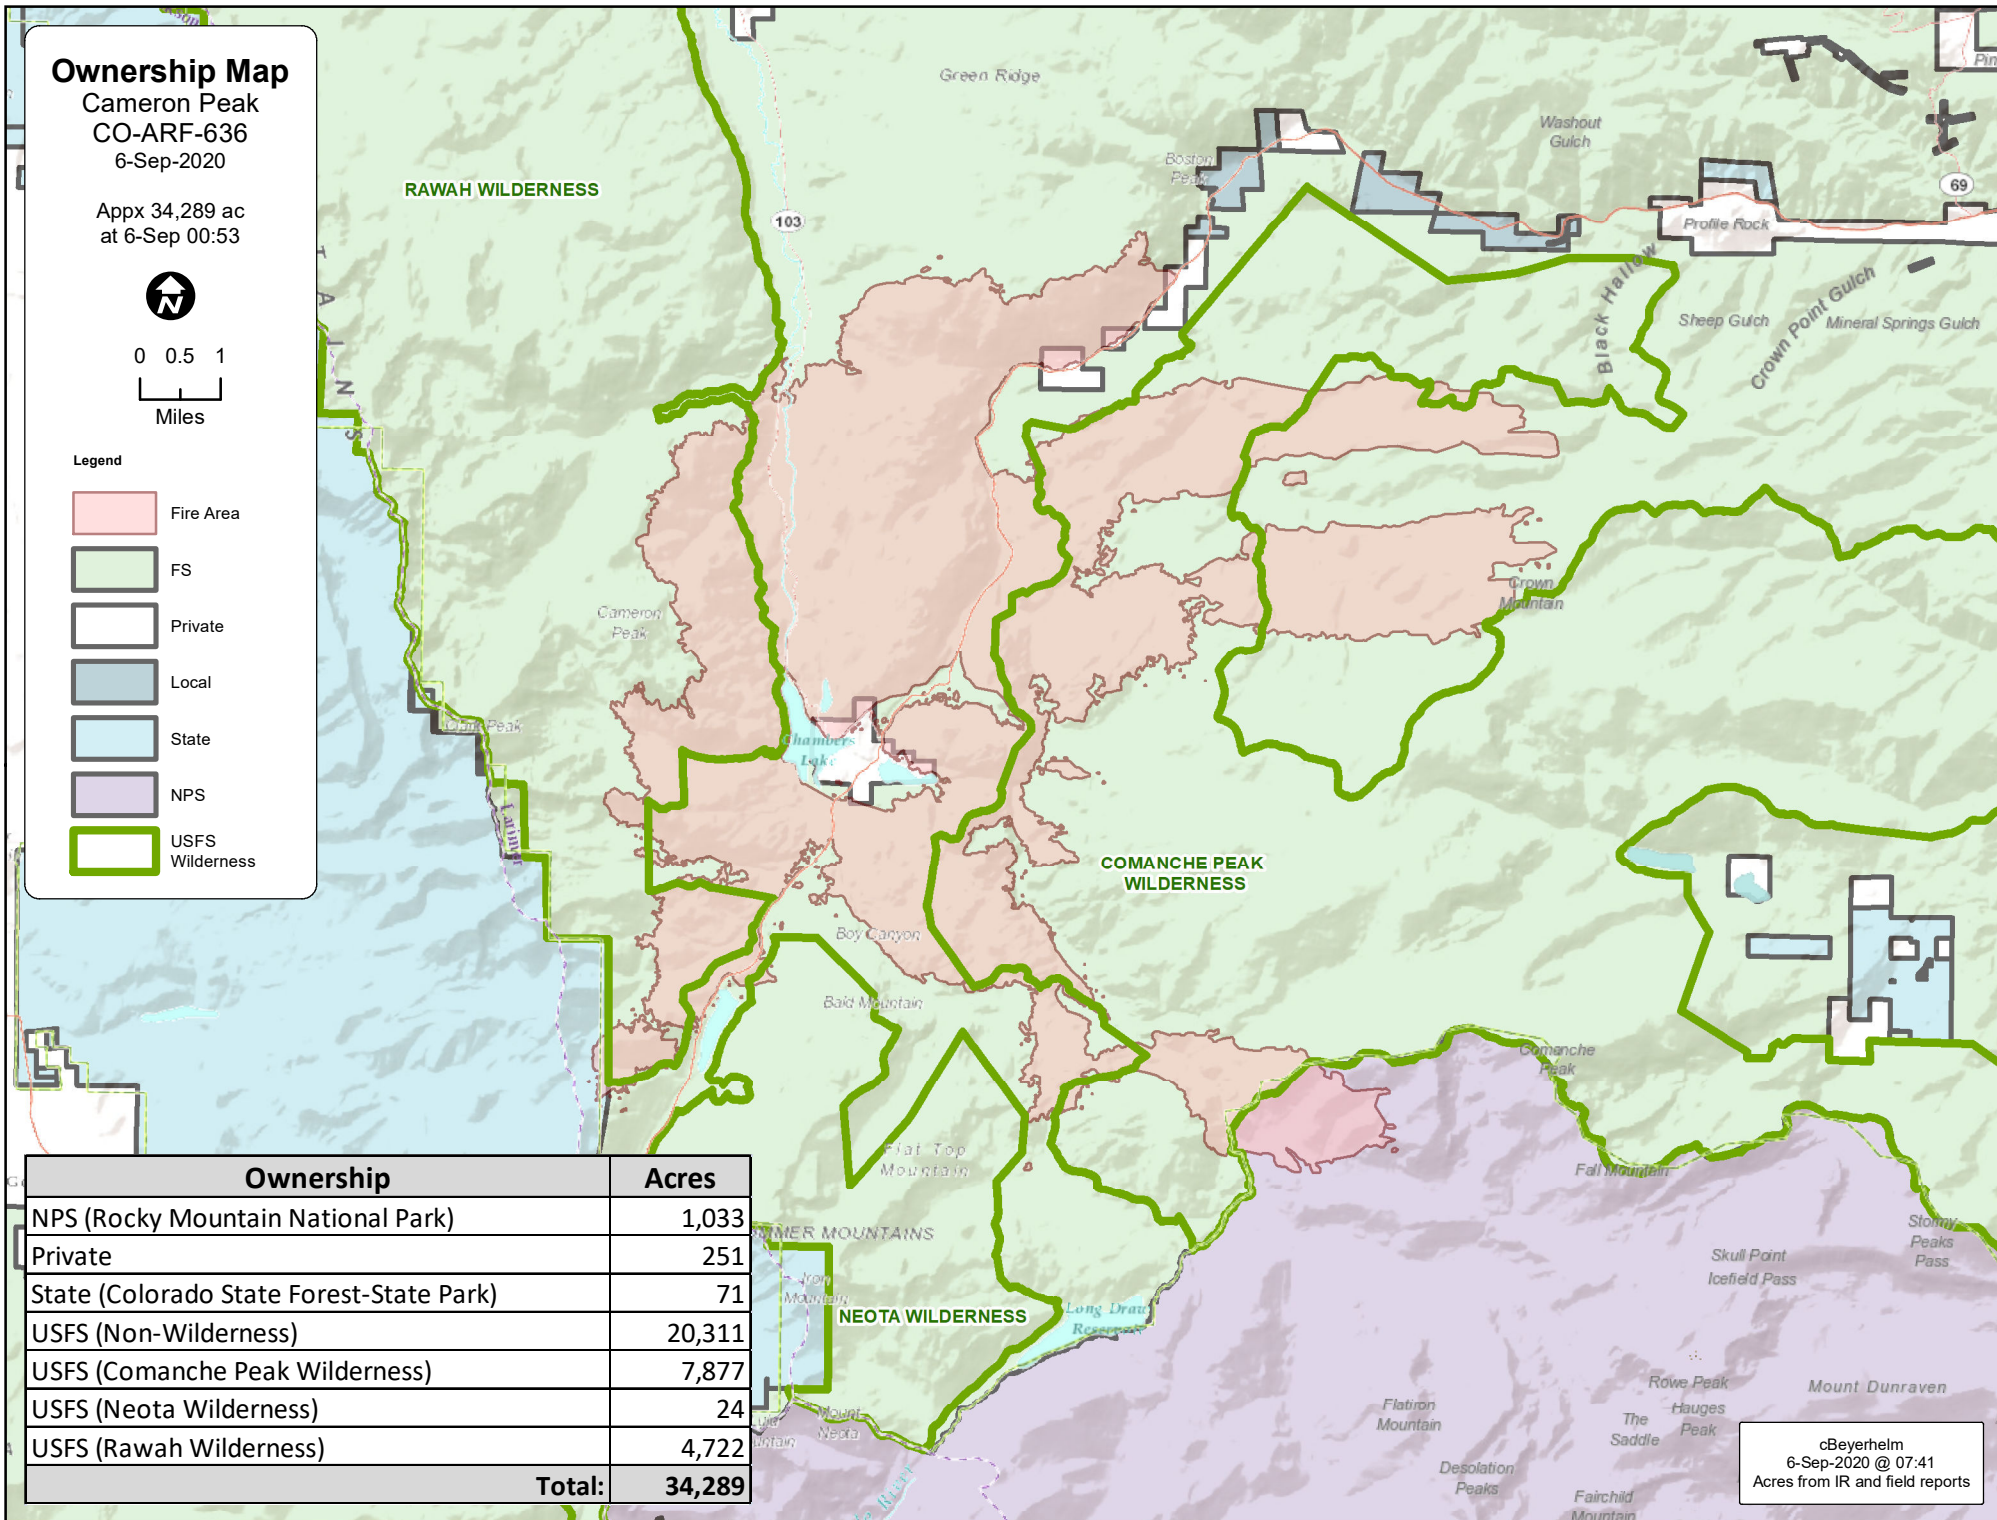

Ownership Map

Cameron Peak

CO-ARF-636

6-Sep-2020

Appx 34,289 ac
at 6-Sep 00:53

Legend

- Fire Area
- FS
- Private
- Local
- State
- NPS
- USFS Wilderness

Ownership	Acres
NPS (Rocky Mountain National Park)	1,033
Private	251
State (Colorado State Forest-State Park)	71
USFS (Non-Wilderness)	20,311
USFS (Comanche Peak Wilderness)	7,877
USFS (Neota Wilderness)	24
USFS (Rawah Wilderness)	4,722
Total:	34,289

cBeyerhelm
6-Sep-2020 @ 07:41
Acres from IR and field reports