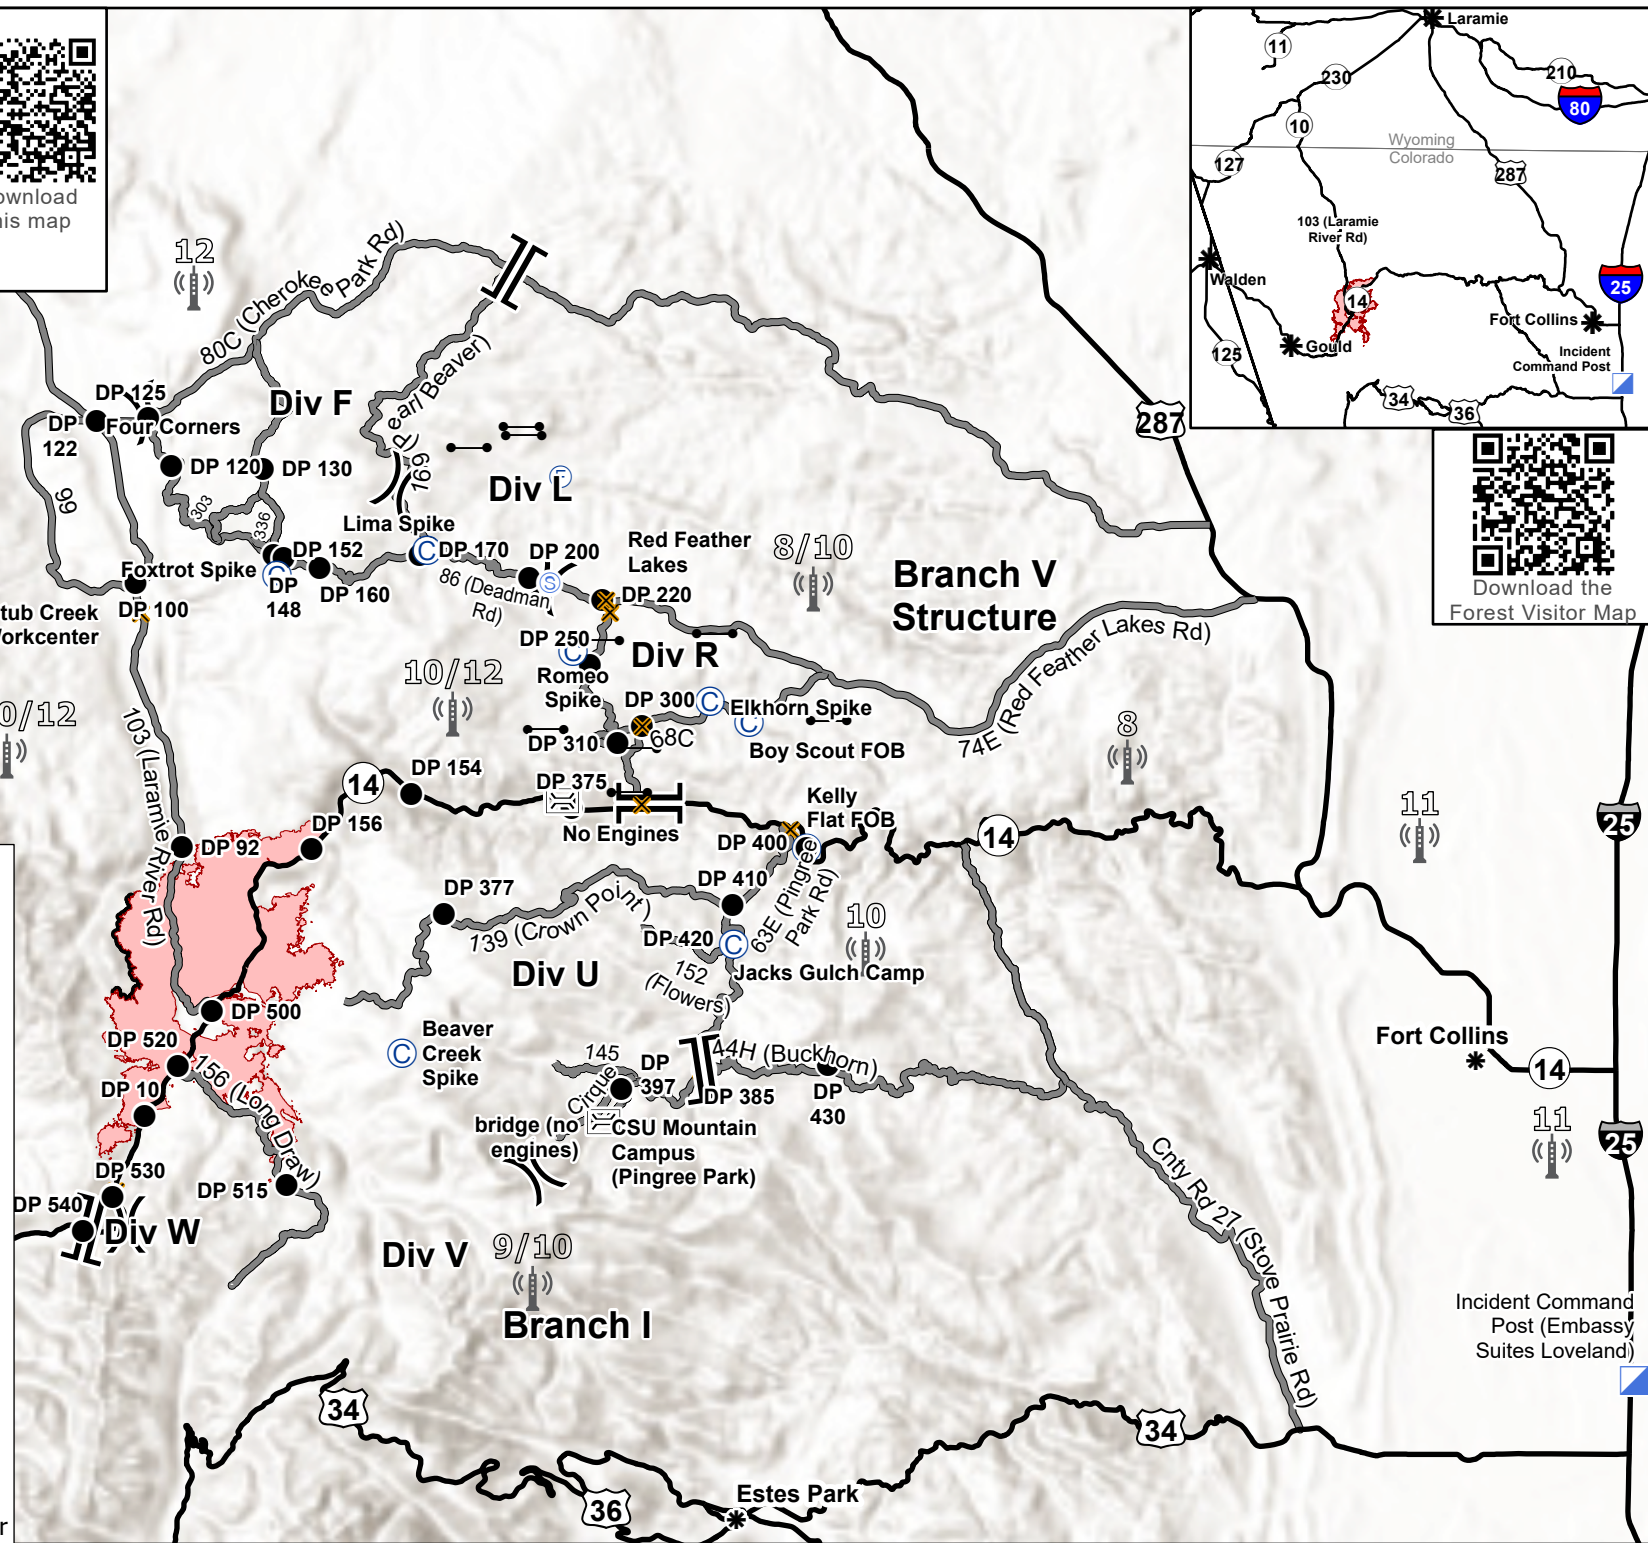

Transportation Map

Cameron Peak
CO-ARF-000636
September 6, 2020

0 1 2 4
Miles

Download this map

E. Vakkil 09/05/20 1929 Datum: NAD 83

Download the Forest Visitor Map

- Bridge
- Camp
- Closure
- Drop Point
- Fire Station
- Gate
- Incident Command Post
- Staging Area
- Division Break
- Branch Break
- Area Repeater Coverage
- City
- Primary Routes
- Interstate/Highway
- Primary Route
- Contained Line
- Wildfire Daily Fire Perimeter

Transportation Map
 Cameron Peak
 CO-ARF-000636
 September 6, 2020

E. Vakili 09/05/20 1933 Datum: NAD 83

- Bridge
- Camp
- Closure
- Drop Point
- Fire Station
- Gate
- Staging Area
- Primary Routes
- Primary Routes
- Interstate/Highway
- Wildfire Daily Fire Perimeter
- Contained Line
- Area Repeater Coverage