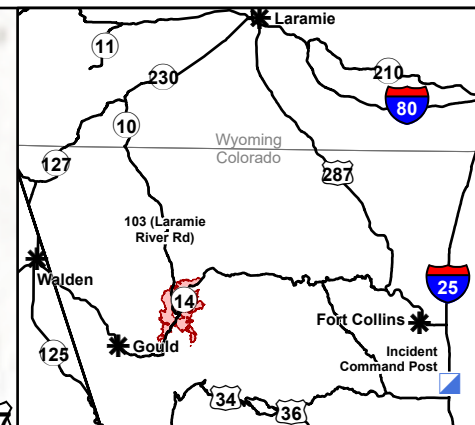

Transportation Map

Cameron Peak
CO-ARF-000636
September 6, 2020

0 1 2 4
Miles

Download this map

E. Vakkil 09/05/20 1929 Datum: NAD 83

Download the Forest Visitor Map

- Bridge
- Camp
- Closure
- Drop Point
- Fire Station
- Gate
- Incident Command Post
- Staging Area
- Division Break
- Branch Break
- Area Repeater Coverage
- City
- Primary Routes
- Interstate/Highway
- Primary Route
- Contained Line
- Wildfire Daily Fire Perimeter

Transportation Map
 Cameron Peak
 CO-ARF-000636
 September 6, 2020

E. Vakili 09/05/20 1933 Datum: NAD 83

- Bridge
- Camp
- Closure
- Drop Point
- Fire Station
- Gate
- Staging Area
- Primary Routes
- Primary Routes
- Interstate/Highway
- Wildfire Daily Fire Perimeter
- Contained Line
- Area Repeater Coverage