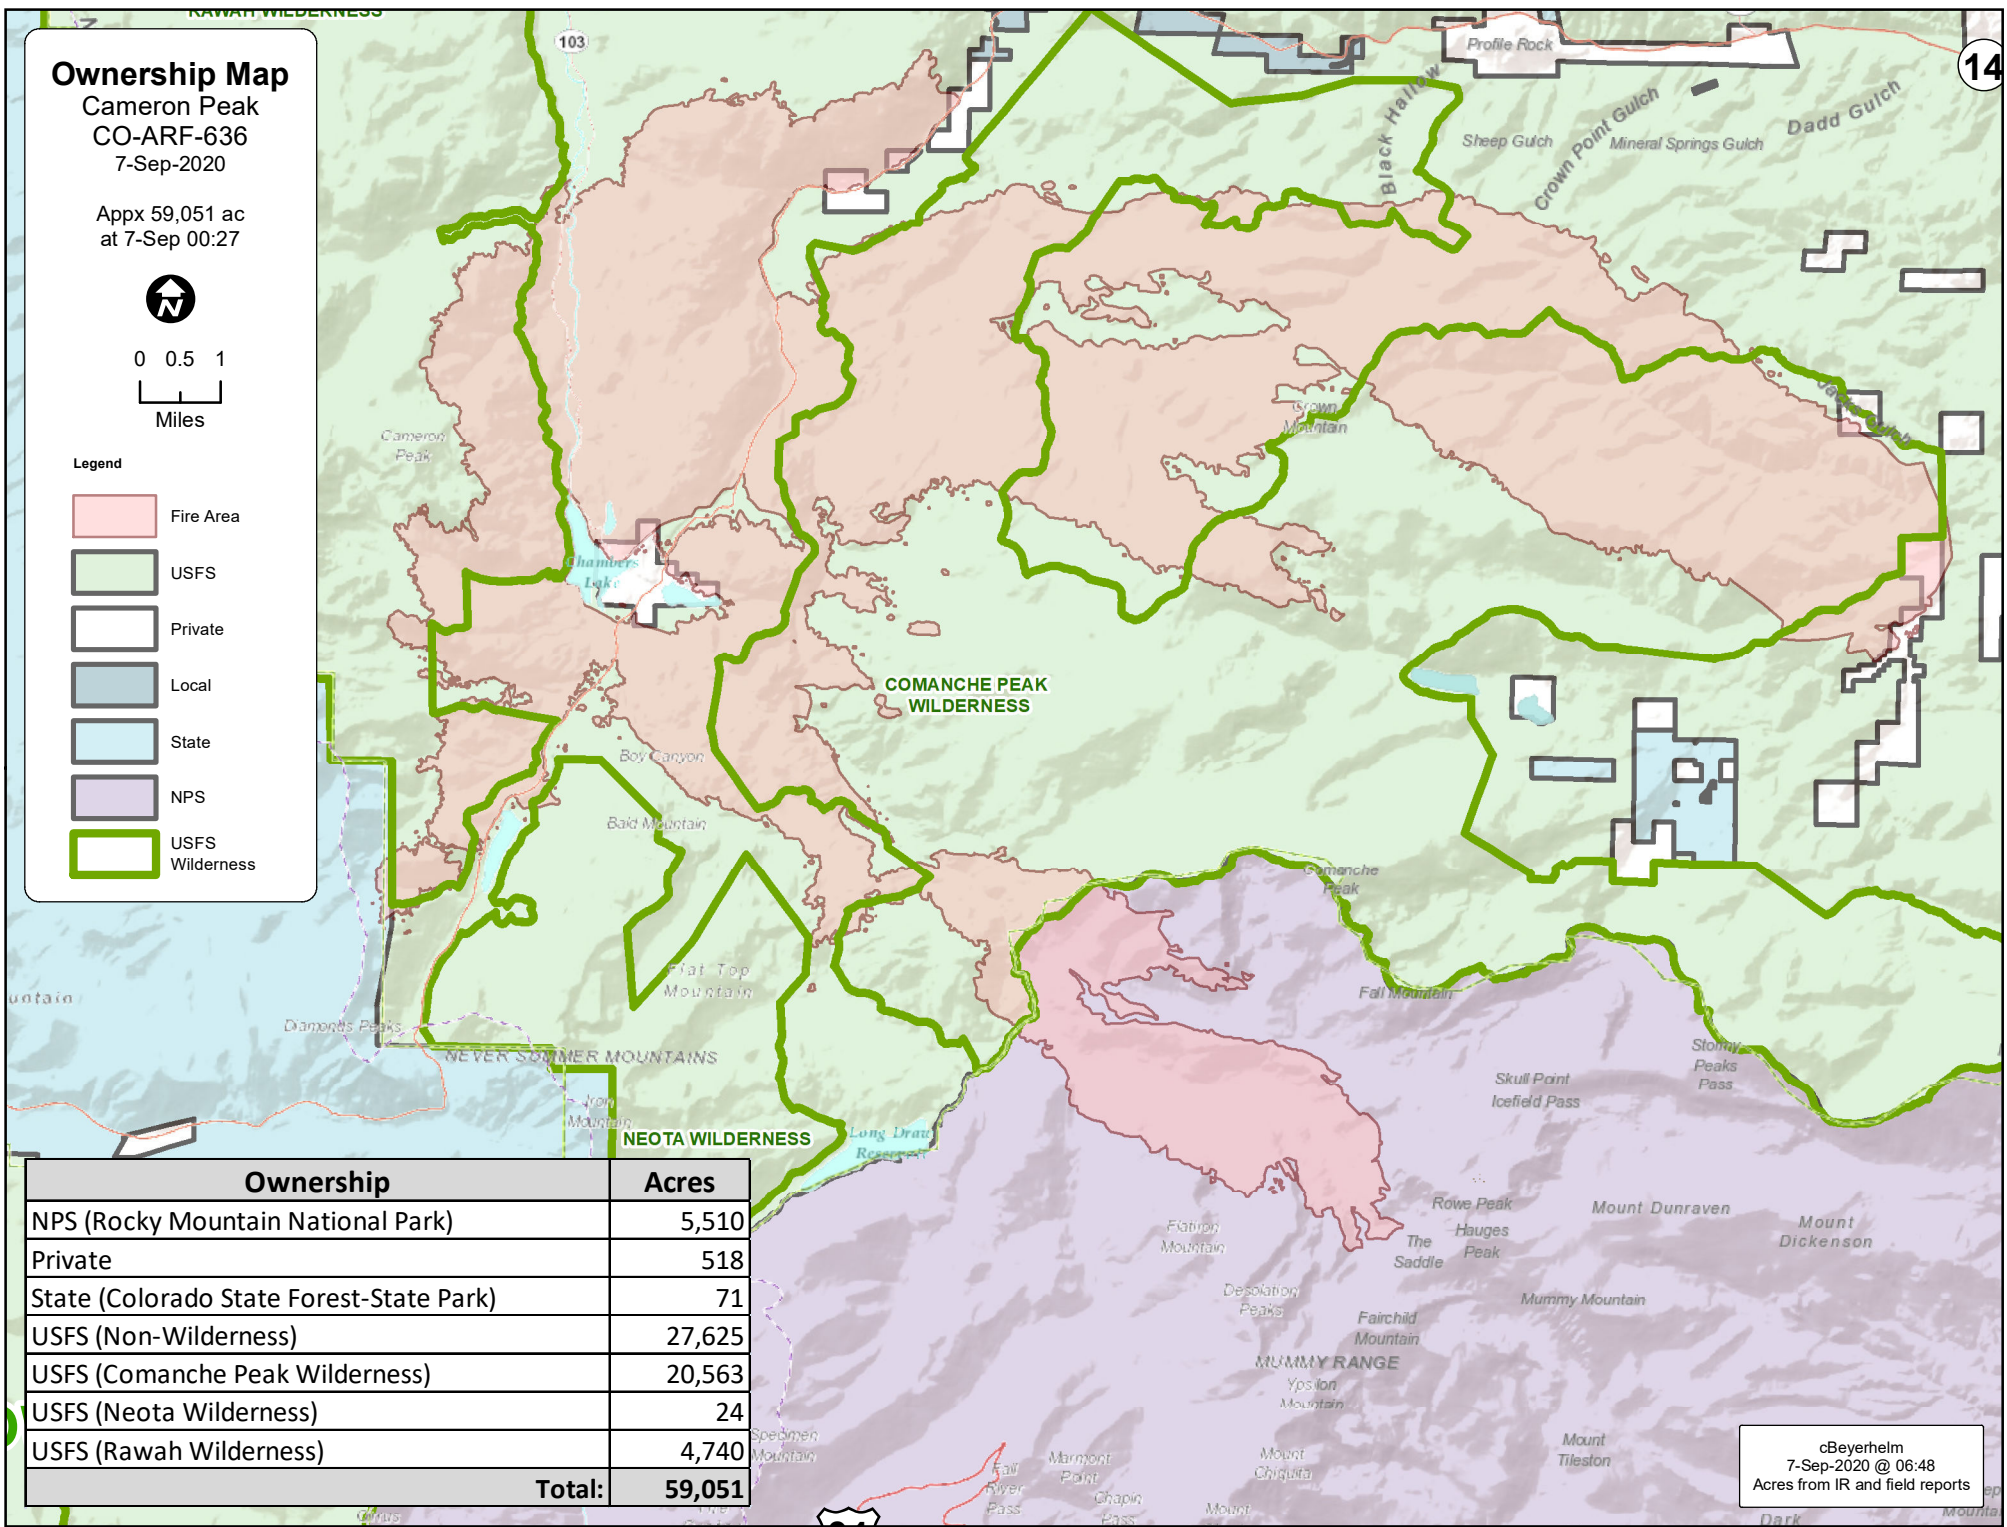

# Ownership Map

Cameron Peak  
CO-ARF-636  
7-Sep-2020

Appx 59,051 ac  
at 7-Sep 00:27

### Legend

- Fire Area
- USFS
- Private
- Local
- State
- NPS
- USFS Wilderness

| Ownership                                | Acres         |
|------------------------------------------|---------------|
| NPS (Rocky Mountain National Park)       | 5,510         |
| Private                                  | 518           |
| State (Colorado State Forest-State Park) | 71            |
| USFS (Non-Wilderness)                    | 27,625        |
| USFS (Comanche Peak Wilderness)          | 20,563        |
| USFS (Neota Wilderness)                  | 24            |
| USFS (Rawah Wilderness)                  | 4,740         |
| <b>Total:</b>                            | <b>59,051</b> |

cBeyerhelm  
7-Sep-2020 @ 06:48  
Acres from IR and field reports