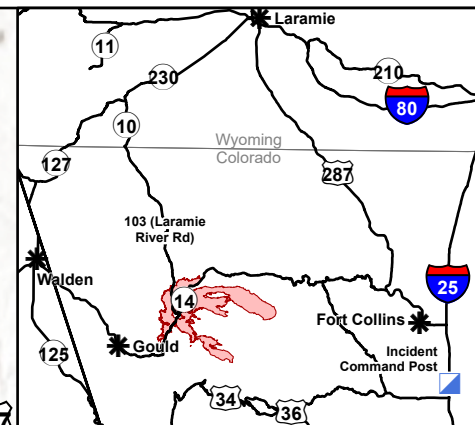

Transportation Map

Cameron Peak
CO-ARF-000636
September 7, 2020

0 1 2 4
Miles

Download this map

E. Vakil 09/06/20 2139 Datum: NAD 83

Download the Forest Visitor Map

- Bridge
- Camp
- Closure
- Drop Point
- Fire Station
- Gate
- Incident Command Post
- Staging Area
- Division Break
- Branch Break
- Area Repeater Coverage
- City
- Primary Routes
- Interstate/Highway
- Primary Route
- Contained Line
- Wildfire Daily Fire Perimeter

Transportation Map
 Cameron Peak
 CO-ARF-000636
 September 7, 2020

E. Vakili 09/06/20 2141 Datum: NAD 83

- Bridge
- Camp
- Closure
- Drop Point
- Fire Station
- Gate
- Staging Area
- Primary Routes
- Interstate/Highway
- Wildfire Daily Fire Perimeter
- Contained Line
- Area Repeater Coverage