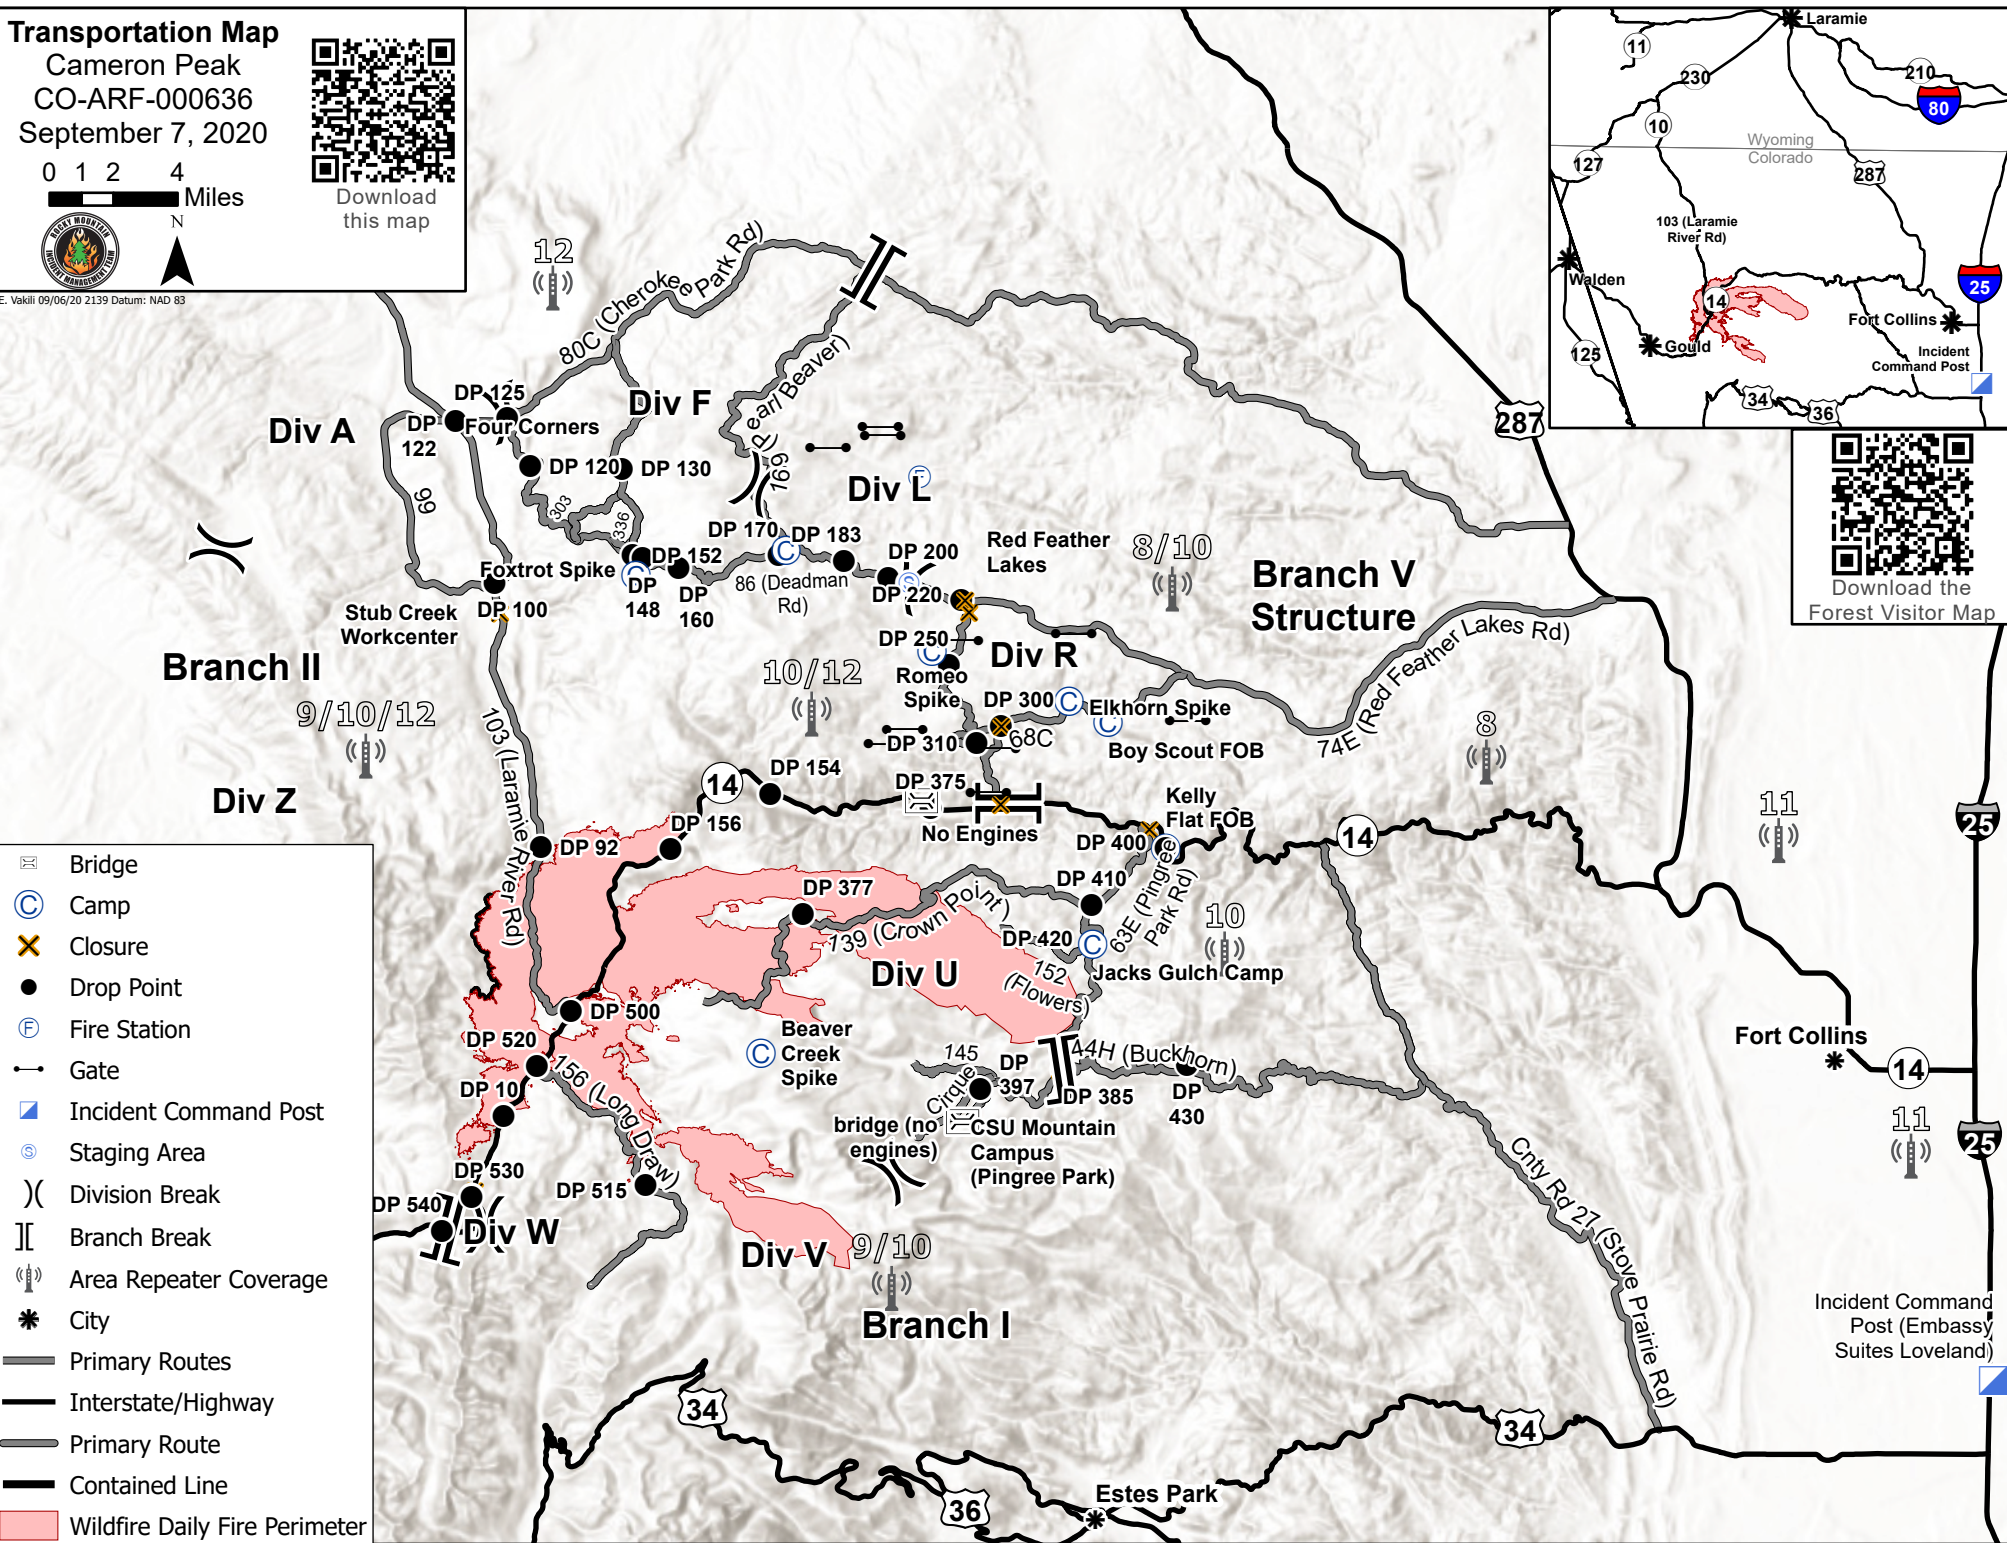

Transportation Map

Cameron Peak
CO-ARF-000636
September 7, 2020

0 1 2 4
Miles

Download this map

E. Vakil 09/06/20 2139 Datum: NAD 83

Download the Forest Visitor Map

- Bridge
- Camp
- Closure
- Drop Point
- Fire Station
- Gate
- Incident Command Post
- Staging Area
- Division Break
- Branch Break
- Area Repeater Coverage
- City
- Primary Routes
- Interstate/Highway
- Primary Route
- Contained Line
- Wildfire Daily Fire Perimeter

Transportation Map
 Cameron Peak
 CO-ARF-000636
 September 7, 2020

E. Vakili 09/06/20 2141 Datum: NAD 83

- Bridge
- Camp
- Closure
- Drop Point
- Fire Station
- Gate
- Staging Area
- Primary Routes
- Interstate/Highway
- Wildfire Daily Fire Perimeter
- Contained Line
- Area Repeater Coverage