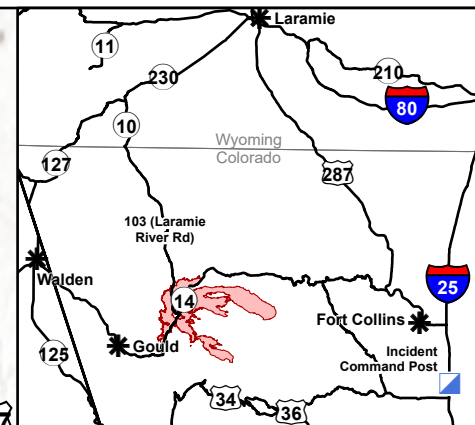

Transportation Map

Cameron Peak
CO-ARF-000636
September 7, 2020

0 1 2 4
Miles

Download this map

E. Vakil 09/06/20 2139 Datum: NAD 83

Download the Forest Visitor Map

- Bridge
- Camp
- Closure
- Drop Point
- Fire Station
- Gate
- Incident Command Post
- Staging Area
- Division Break
- Branch Break
- Area Repeater Coverage
- City
- Primary Routes
- Interstate/Highway
- Primary Route
- Contained Line
- Wildfire Daily Fire Perimeter