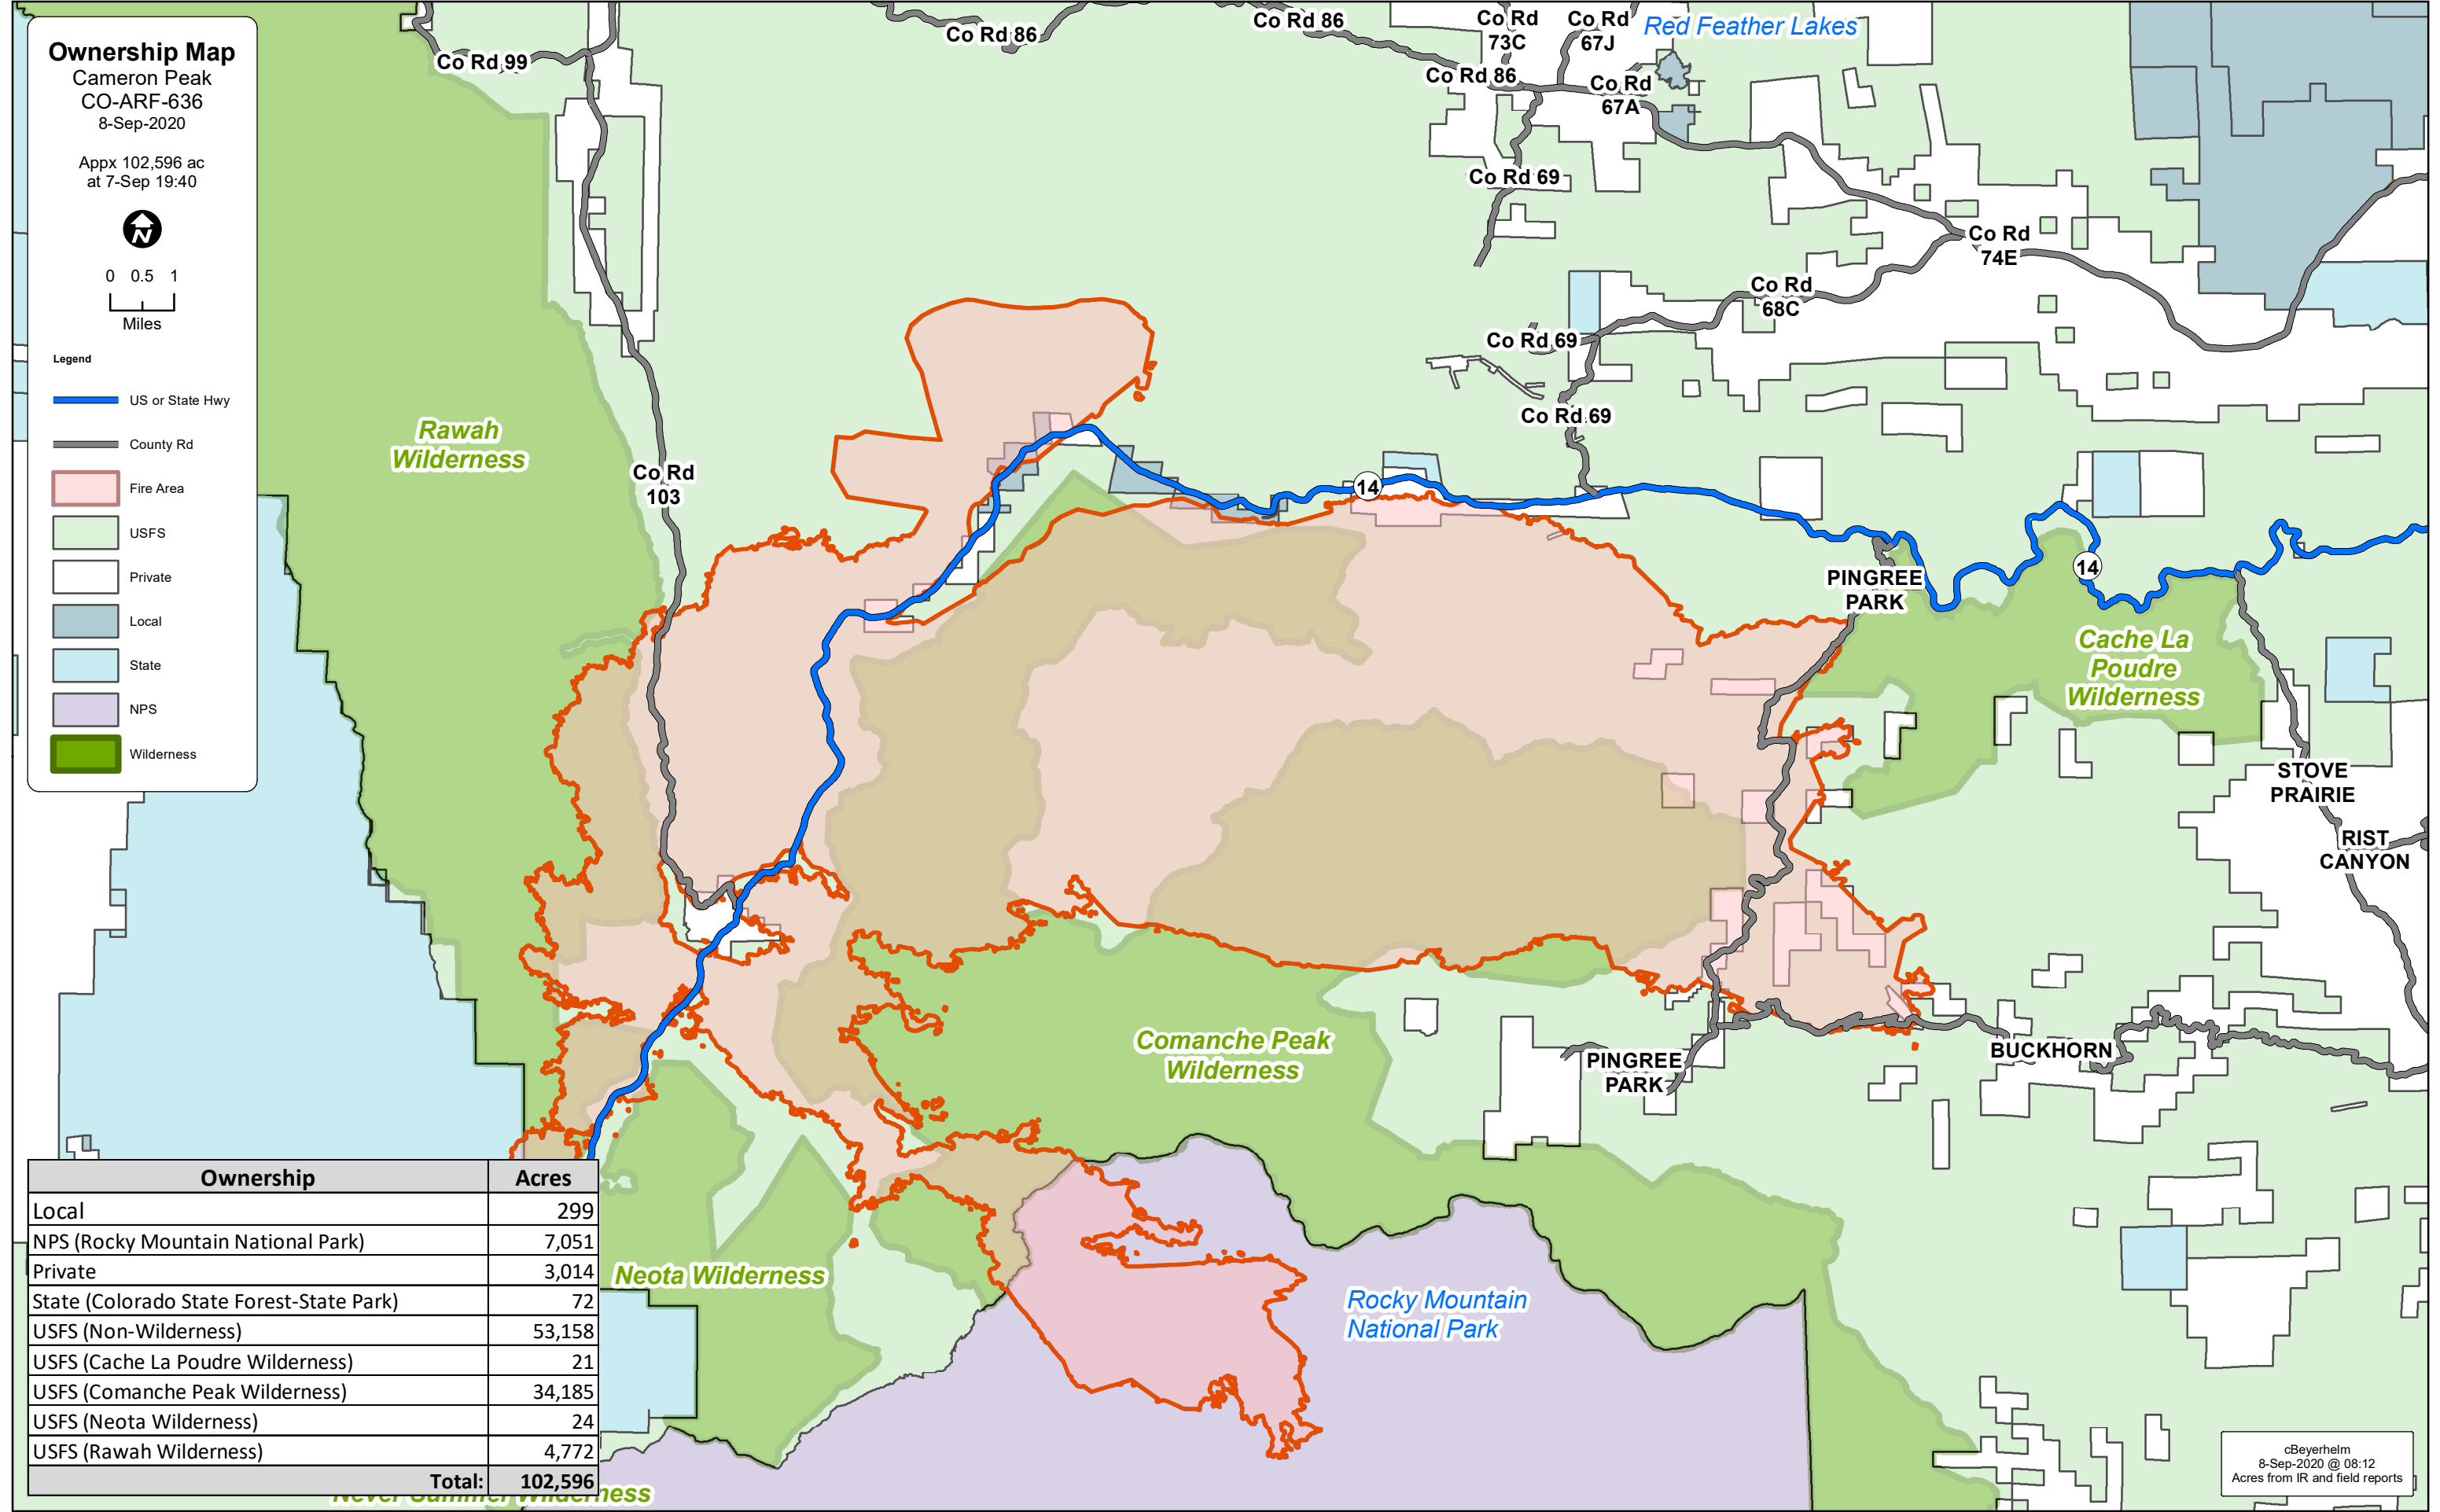

Ownership Map

Cameron Peak
CO-ARF-636
8-Sep-2020

Appx 102,596 ac
at 7-Sep 19:40

Legend

- US or State Hwy
- County Rd
- Fire Area
- USFS
- Private
- Local
- State
- NPS
- Wilderness

Ownership	Acres
Local	299
NPS (Rocky Mountain National Park)	7,051
Private	3,014
State (Colorado State Forest-State Park)	72
USFS (Non-Wilderness)	53,158
USFS (Cache La Poudre Wilderness)	21
USFS (Comanche Peak Wilderness)	34,185
USFS (Neota Wilderness)	24
USFS (Rawah Wilderness)	4,772
Total:	102,596