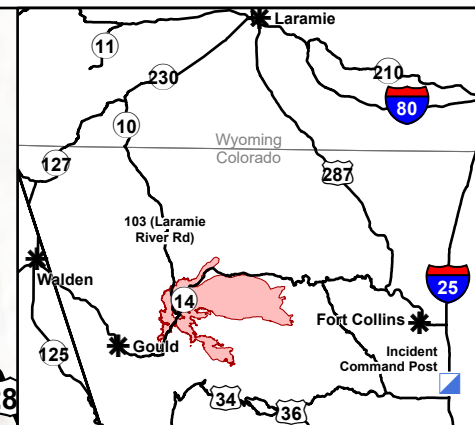

Transportation Map

Cameron Peak
CO-ARF-000636
September 8, 2020

0 1 2 4
Miles

Download this map

E. Vakili 09/07/20 2136 Datum: NAD 83

Download the Forest Visitor Map

- Bridge
- Camp
- Closure
- Drop Point
- Fire Station
- Helibase
- Incident Command Post
- Staging Area
- Zone Break
- Area Repeater Coverage
- City
- Primary Routes
- Interstate/Highway
- Primary Route
- Local Roads (Helibase Access)
- Contained Line
- Zone Break
- Wildfire Daily Fire Perimeter

Incident Command Post (Embassy Suites Loveland)