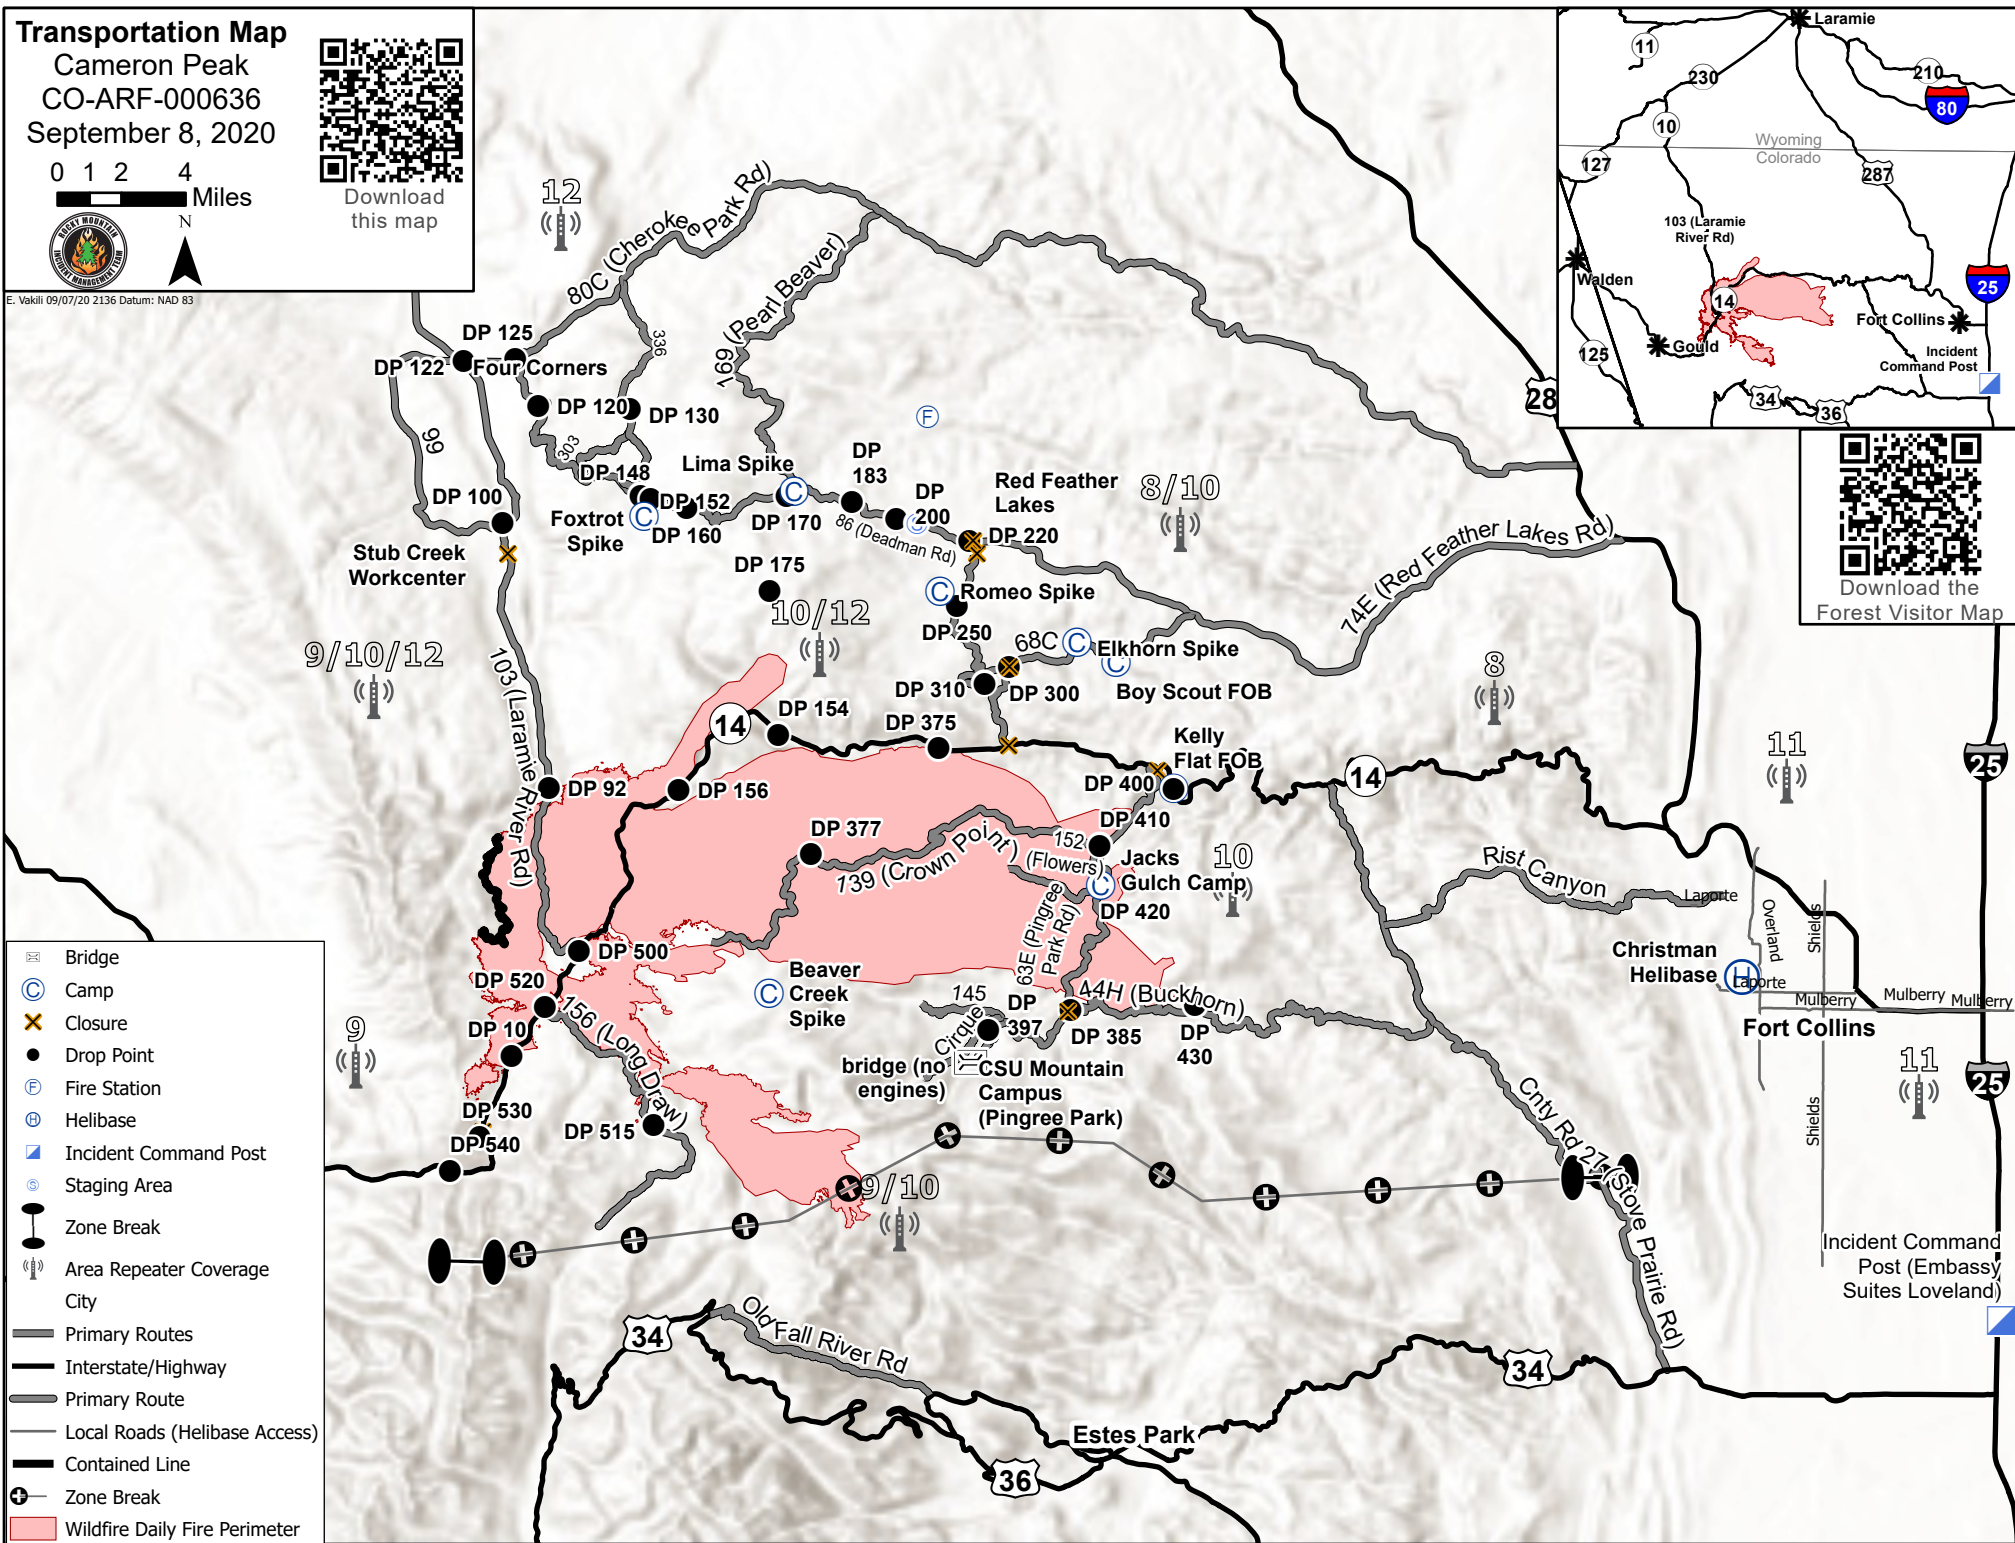

Transportation Map

Cameron Peak
CO-ARF-000636
September 8, 2020

0 1 2 4
Miles

Download this map

E. Vakili 09/07/20 2136 Datum: NAD 83

Download the Forest Visitor Map

- Bridge
- Camp
- Closure
- Drop Point
- Fire Station
- Helibase
- Incident Command Post
- Staging Area
- Zone Break
- Area Repeater Coverage
- City
- Primary Routes
- Interstate/Highway
- Primary Route
- Local Roads (Helibase Access)
- Contained Line
- Zone Break
- Wildfire Daily Fire Perimeter

Incident Command Post (Embassy Suites Loveland)