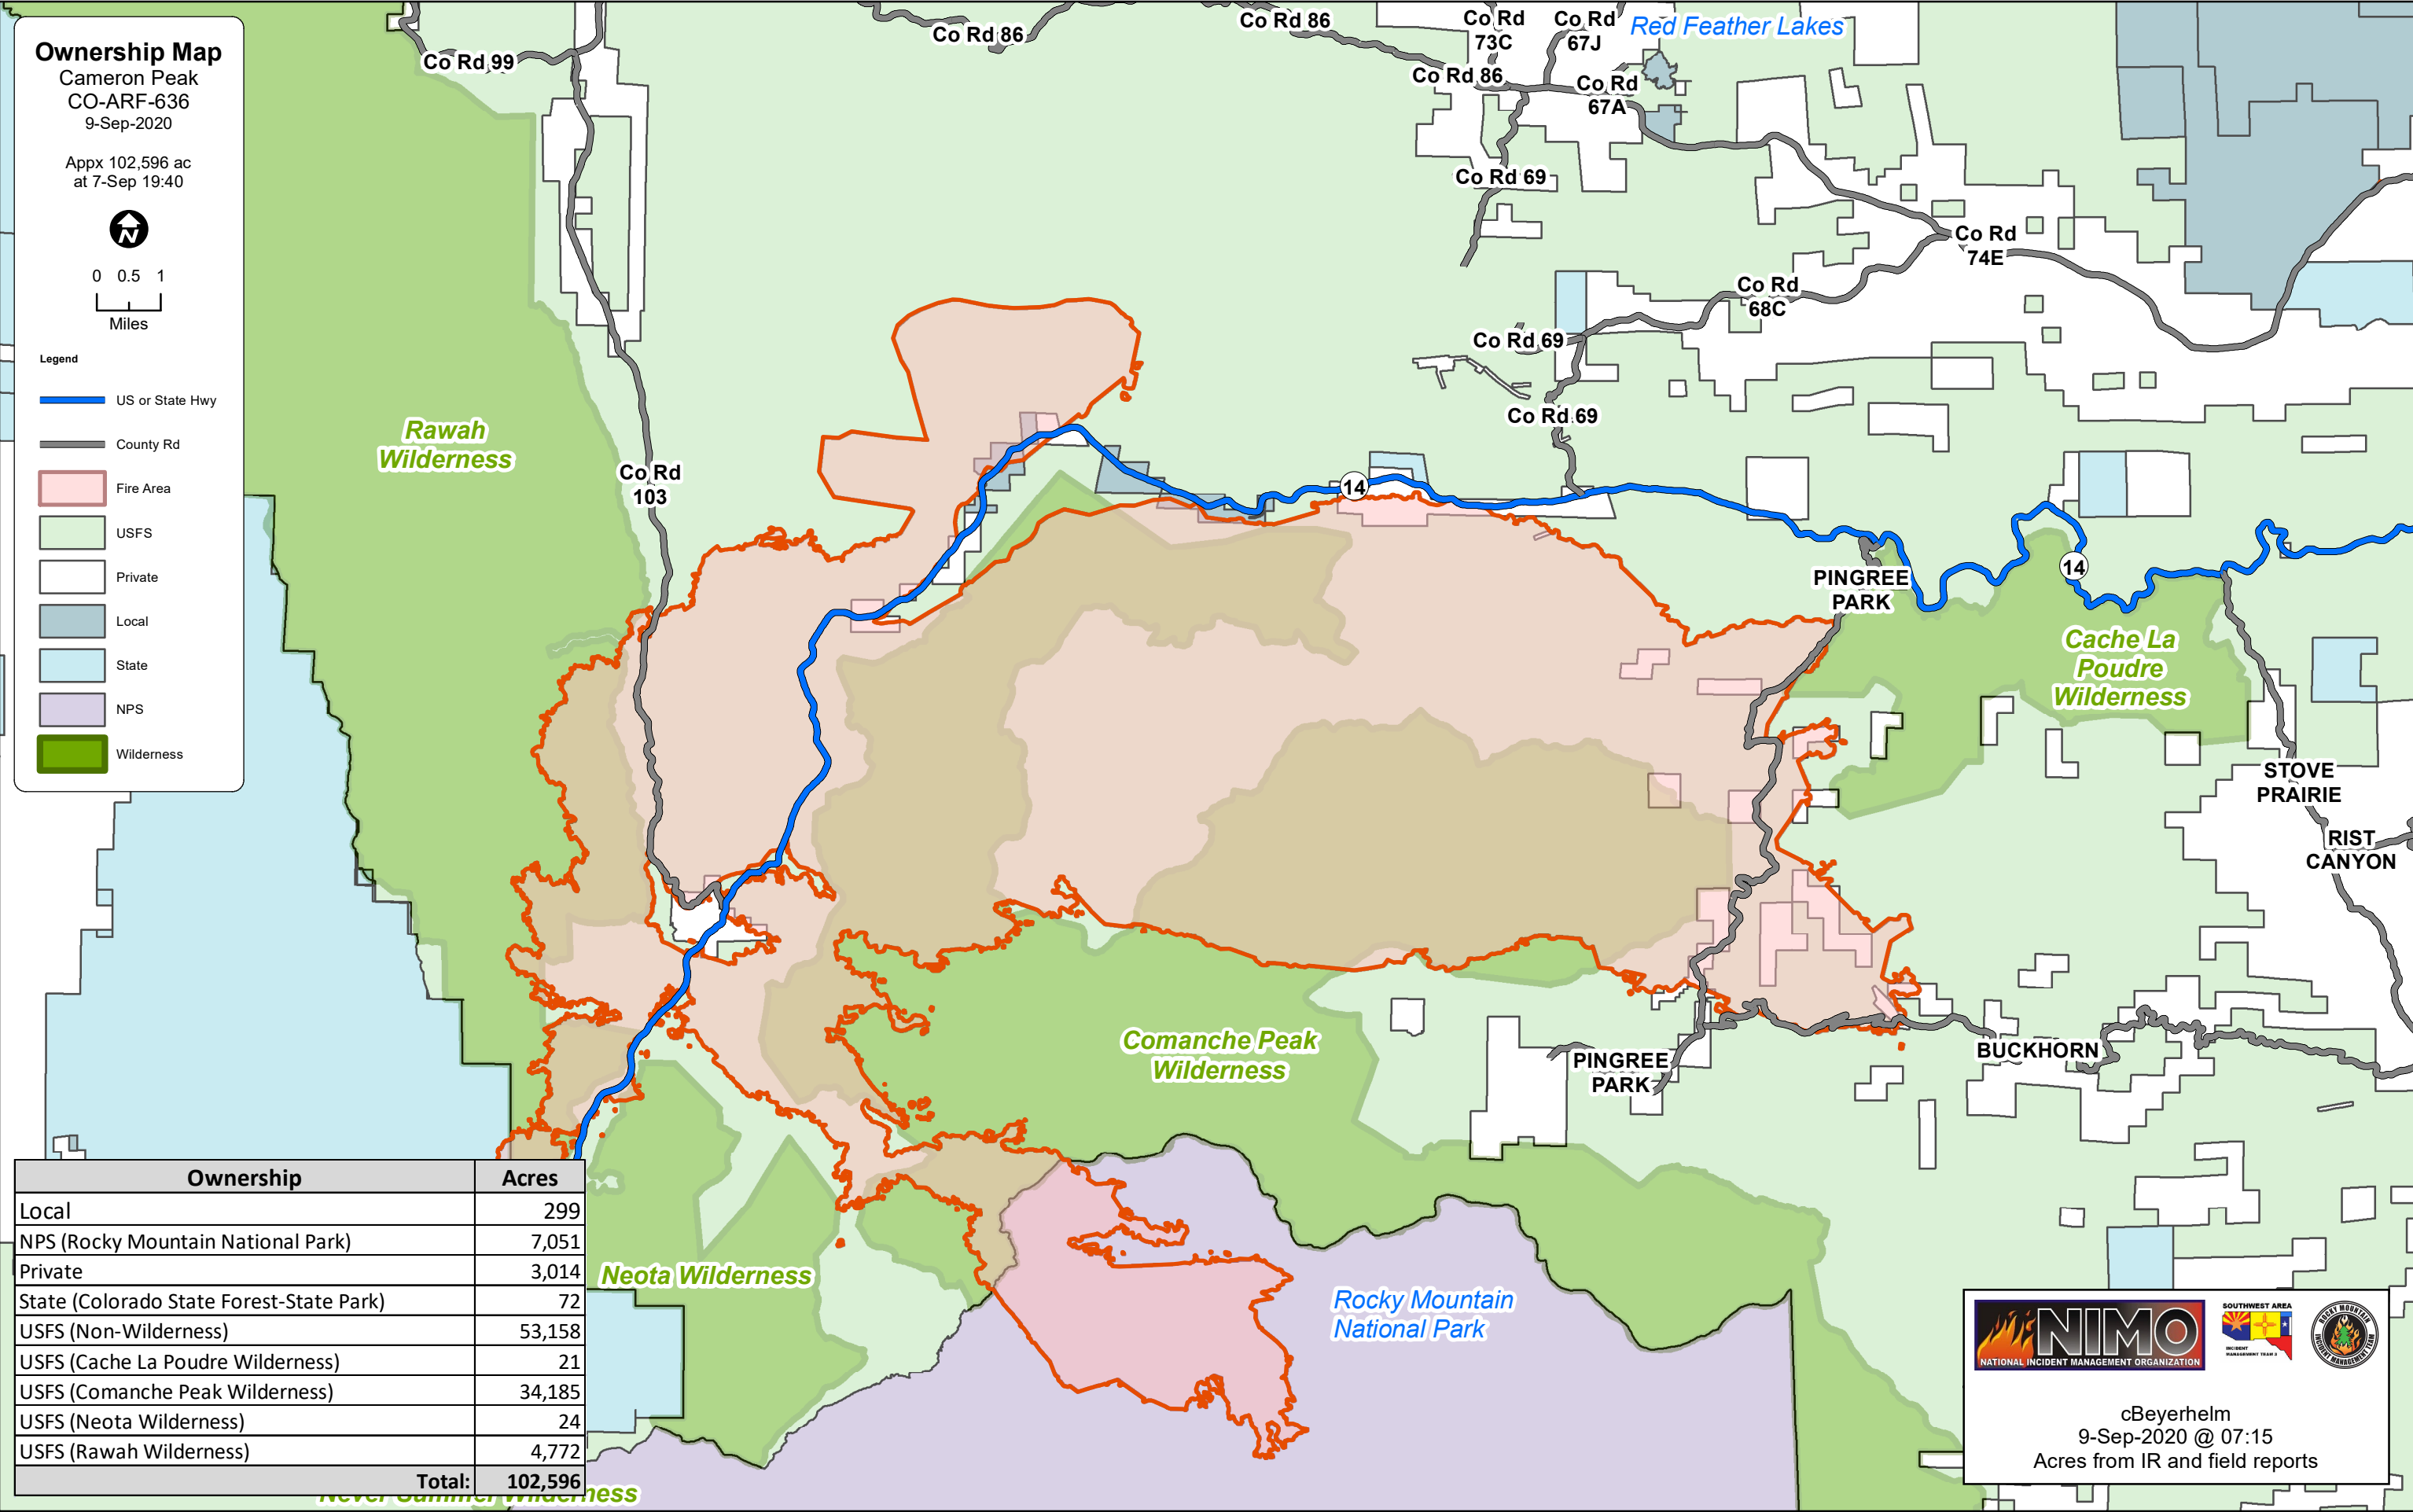

Ownership Map

Cameron Peak
CO-ARF-636
9-Sep-2020

Appx 102,596 ac
at 7-Sep 19:40

Legend

- US or State Hwy
- County Rd
- Fire Area
- USFS
- Private
- Local
- State
- NPS
- Wilderness

Ownership	Acres
Local	299
NPS (Rocky Mountain National Park)	7,051
Private	3,014
State (Colorado State Forest-State Park)	72
USFS (Non-Wilderness)	53,158
USFS (Cache La Poudre Wilderness)	21
USFS (Comanche Peak Wilderness)	34,185
USFS (Neota Wilderness)	24
USFS (Rawah Wilderness)	4,772
Total:	102,596

cBeyerhelm
9-Sep-2020 @ 07:15
Acres from IR and field reports